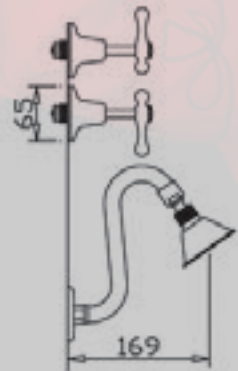

Basin and Sink Twin Mixers only available in Chrome or Chrome with Gold trim

OPTIONS

- | | |
|---------------------------------------|--|
| <input type="checkbox"/> Jumper Valve | <input checked="" type="checkbox"/> Ceramic Disc |
|---------------------------------------|--|

AD SHOWER LEVER

BASIN LEVER

MS SHOWER LEVER

TWIN SINK LEVER

WALL SET LEVER

WALL SPA LEVER

PARADE

ACCESSORIES

SINGLE TOWEL RAIL

DOUBLE TOWEL RAIL

TOILET ROLL HOLDER

SOAP DISH

TOWEL RING

DOUBLE ROBE HOOK

TOOTHBRUSH TIDY
& TUMBLER

BATHROOM SHELF