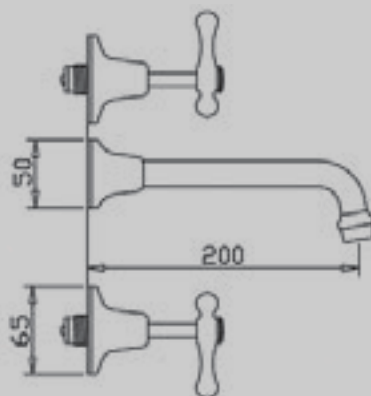

AD SHOWER LEVER

BASIN LEVER

MS SHOWER LEVER

TWIN SINK LEVER

WALL SET LEVER

WALL SPA LEVER

PARADE

ACCESSORIES

SINGLE TOWEL RAIL

DOUBLE TOWEL RAIL

TOILET ROLL HOLDER

SOAP DISH

TOWEL RING

DOUBLE ROBE HOOK

TOOTHBRUSH TIDY
& TUMBLER

BATHROOM SHELF