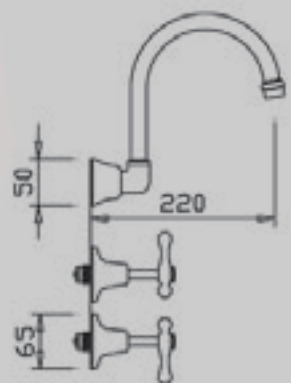

AD SHOWER LEVER

BASIN LEVER

MS SHOWER LEVER

TWIN SINK LEVER

WALL SET LEVER

WALL SPA LEVER

PARADE

ACCESSORIES

SINGLE TOWEL RAIL

DOUBLE TOWEL RAIL

TOILET ROLL HOLDER

SOAP DISH

TOWEL RING

DOUBLE ROBE HOOK

TOOTHBRUSH TIDY
& TUMBLER

BATHROOM SHELF