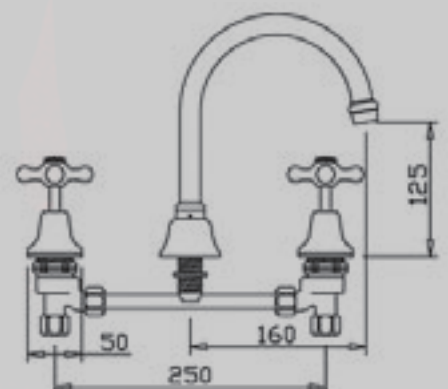

VANITEE SPA