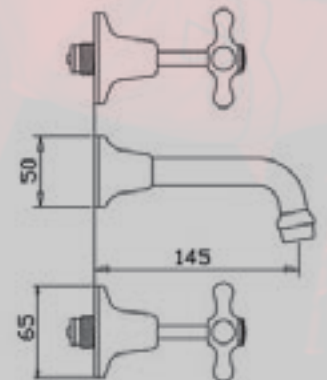

PARADE

TAPWARE

AVAILABLE COLOURS

☒ Chrome	☒ Chrome Gold
☒ White Chrome	☒ White Gold
☒ Ivory Chrome	☒ Ivory Gold

Basin and Sink Twin Mixers only available in Chrome or Chrome with Gold trim

OPTIONS

☒ Jumper Valve	☒ Ceramic Disc

AD SHOWER

BASIN

BATH

SN SHOWER

TWIN BASIN

VANITEE SPA