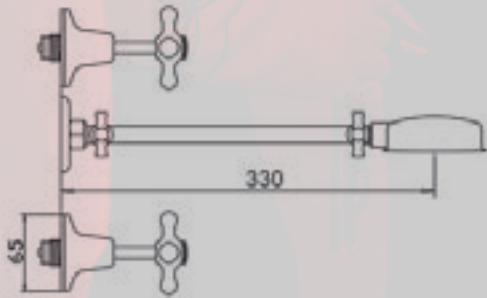

PARADE

TAPWARE

AVAILABLE COLOURS

☒ Chrome	☒ Chrome Gold
☒ White Chrome	☒ White Gold
☒ Ivory Chrome	☒ Ivory Gold

Basin and Sink Twin Mixers only available in Chrome or Chrome with Gold trim

OPTIONS

☒ Jumper Valve	☒ Ceramic Disc

AD SHOWER