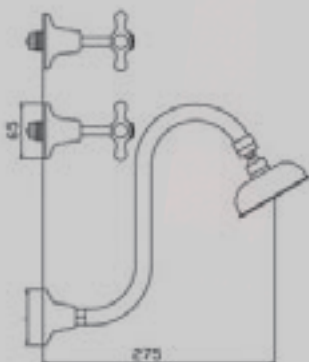

AD SHOWER

BASIN

BATH

SN SHOWER

TWIN BASIN

VANITEE SPA

PARADE

LEVER TAPWARE

BASIN SET

**ALL DIRECTIONAL
SHOWER**

**MINI SWAN
SHOWER**

WALL SPA SET

WALL SET
(with 200mm fixed spout)

SINK TWIN MIXER

The Parade Lever range combines modern ceramic disc technology with heritage style elegance. Easy turning lever action is especially appreciated by children, disabled and elderly people.