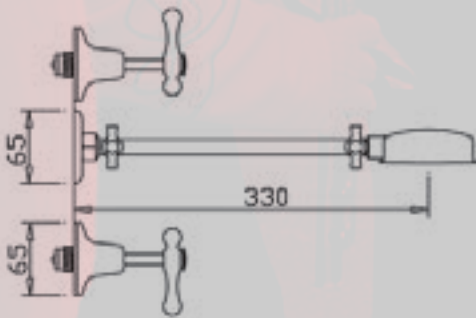

PARADE

LEVER TAPWARE

AVAILABLE COLOURS

☒ Chrome	☒ Chrome Gold
☒ White Chrome	☒ White Gold
☒ Ivory Chrome	☒ Ivory Gold

Basin and Sink Twin Mixers only available in Chrome or Chrome with Gold trim

OPTIONS

☐ Jumper Valve	☒ Ceramic Disc

AD SHOWER LEVER