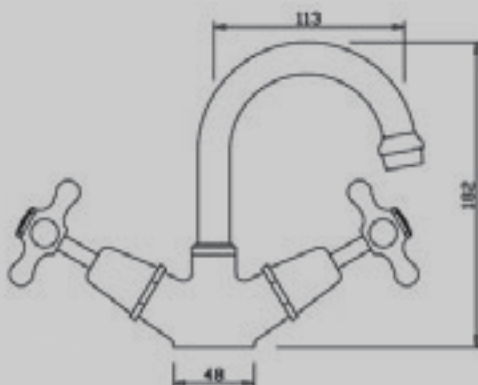

AD SHOWER

BASIN

BATH

SN SHOWER

TWIN BASIN

VANITEE SPA

PARADE

LEVER TAPWARE

BASIN SET

**ALL DIRECTIONAL
SHOWER**

**MINI SWAN
SHOWER**

WALL SPA SET

WALL SET
(with 200mm fixed spout)

SINK TWIN MIXER

The Parade Lever range combines modern ceramic disc technology with heritage style elegance. Easy turning lever action is especially appreciated by children, disabled and elderly people.