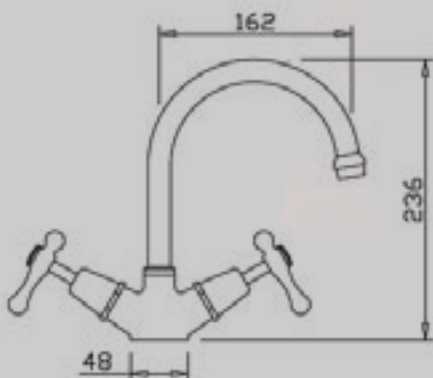

AD SHOWER LEVER

BASIN LEVER

MS SHOWER LEVER

TWIN SINK LEVER

WALL SET LEVER

WALL SPA LEVER

PARADE

ACCESSORIES

SINGLE TOWEL RAIL

DOUBLE TOWEL RAIL

TOILET ROLL HOLDER

SOAP DISH

TOWEL RING

DOUBLE ROBE HOOK

TOOTHBRUSH TIDY
& TUMBLER

BATHROOM SHELF