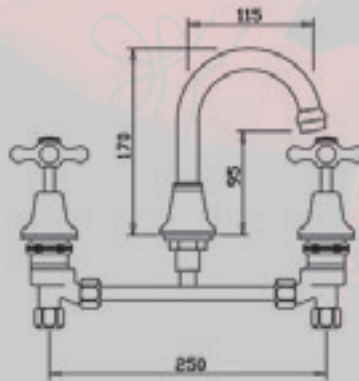

PARADE

TAPWARE

AVAILABLE COLOURS

☒ Chrome	☒ Chrome Gold
☒ White Chrome	☒ White Gold
☒ Ivory Chrome	☒ Ivory Gold

Basin and Sink Twin Mixers only available in Chrome or Chrome with Gold trim

OPTIONS

☒ Jumper Valve	☒ Ceramic Disc

AD SHOWER

BASIN

BATH

SN SHOWER

TWIN BASIN

VANITEE SPA