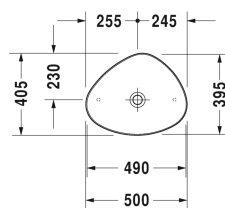

Washbowl # 233950..00

|< 500 mm >|

Washbowl	Dimension	Weight	Order number
without tap platform, without overflow, 500 mm			
Colors			
00 White Alpin			
Variant			
☒ without overflow, without tap platform	500 x 405 mm	5,800 kg	233950..00
<p>Sanitary ceramics with the special WonderGliss surface finish will remain clean and attractive-looking for a long time to come. When ordering WonderGliss please add a "1" as eleventh digit to the model number.</p>			
Accessory			
Design Siphon		1,500 kg	005036
Design angle valve with rosette	1/2" mm	0,500 kg	003045
Slotted waste	50 mm	0,300 kg	005024

All drawings contain the necessary measurements which are subject to standard tolerances. They are stated in mm and are non-binding. Exact measurements, in particular for customised installation scenarios, can only be taken from the finished ceramic piece.