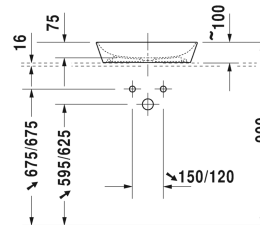

Washbowl # 233950..00

|< 500 mm >|

Washbowl	Dimension	Weight	Order number
without tap platform, without overflow, 500 mm			
Colors			
00 White Alpin			
Variant			
☒ without overflow, without tap platform	500 x 405 mm	5,800 kg	233950..00
<p>Sanitary ceramics with the special WonderGliss surface finish will remain clean and attractive-looking for a long time to come. When ordering WonderGliss please add a "1" as eleventh digit to the model number.</p>			
Accessory			
Design Siphon		1,500 kg	005036
Design angle valve with rosette	1/2" mm	0,500 kg	003045
Slotted waste	50 mm	0,300 kg	005024

All drawings contain the necessary measurements which are subject to standard tolerances. They are stated in mm and are non-binding. Exact measurements, in particular for customised installation scenarios, can only be taken from the finished ceramic piece.