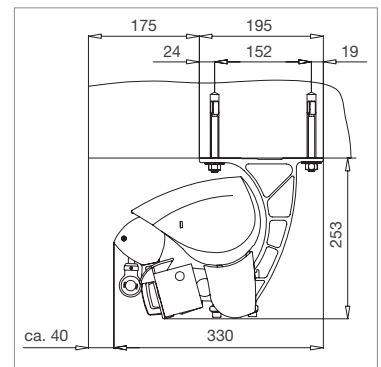

Top fix (dimensions in mm)