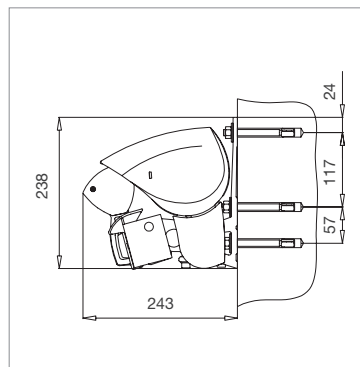

Face fix (dimensions in mm)