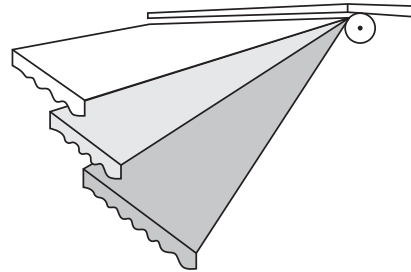

A small number of system parts and simple assembly are further criteria for the success of this awning. Optimal protection of the awning fabric and a compact appearance when retracted are guaranteed for the 5°- 45° inclination of the awning thanks to the aluminium cassette's special adjustable design. Stylishly formed side parts make the HELIOSHADE® FABRIC-CASSETTE appear elegant and will compliment any home or external facade.

VARIOVALANCE

The HELIOSHADE® FABRIC-CASSETTE variovalance is a vertically adjustable valance which harmonises perfectly with the overall appearance of the awning. The Variovalance can be extended to 1,600mm offering additional privacy and protection from the setting/rising sun's glare and when not in use the fabric is hidden within the awning front rail out of sight.

FLEXIBLE TILT CONTROL (Classic only)

Optional F.T.C. (Flexible Tilt Control) function enables the user to have adjustable pitch control over the angle of the awning on systems up to a size of 6.5 x 3m (6.5x2.5m with VV). Operated by a manual gear and hand crank the angle can be adjusted from 0-80 degrees and thanks to a tension sensing motor the awning will automatically stop at the required closed position regardless of the angle.