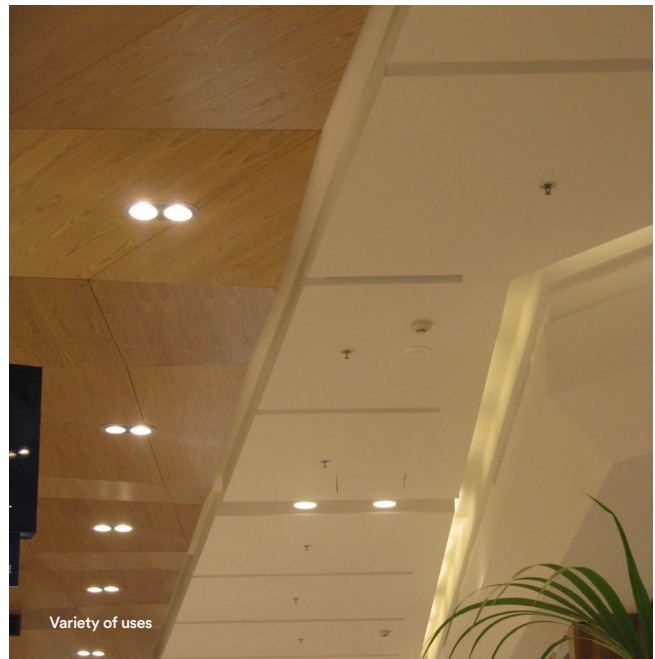

Wear Resistant

Ready to Paint

Applications for stair balustrades

FastCap

Custom rebates and capping

Inspired ceiling designs command attention using FastCap; this innovative solution easily inserts between two sections of plasterboard to make light work of difficult rebates, plasterboard profiles and large oversized shadowlines. Recessing feature lighting or hardware, custom finishing and capping of plasterboard is made easy with the FastCap range of custom made finishing sections.

Single Piece
Capping

Opening Sizes

FastCap recessed lighting

Variety of uses

FastCap Rebates with lighting installed

EzyReveal

Window Reveals

Create a premium architrave-free, square-set interior finish with EzyReveal®; the steel window reveal that eliminates the need for architraves.