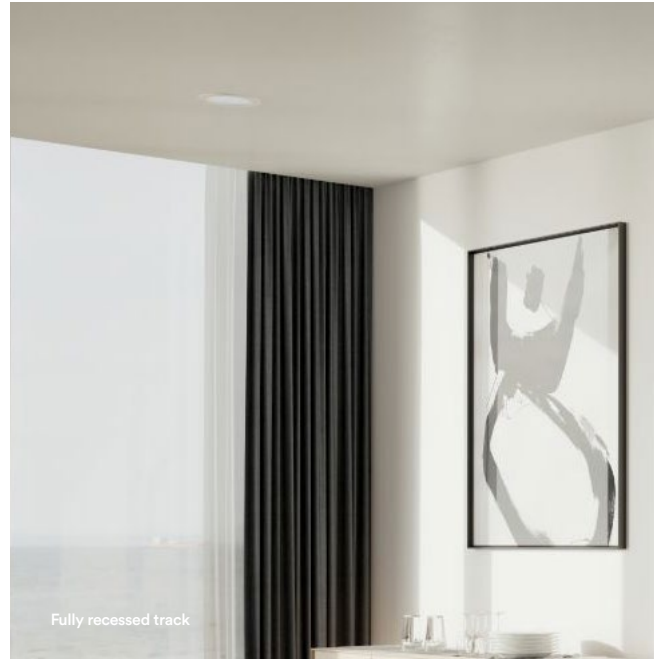

Flush Design

Screwdriver Latch Access Panel

Touch Latch Access Panel

Custom double door access panel

EzyPelmet Recessed Window Pelmet

EzyPelmet

Two-Piece Pelmet System

EzyPelmet is a two piece, pre-finished cold-rolled steel section which provides a fast, economical and prestigious solution for creating recessed window pelmets in plasterboard ceilings.