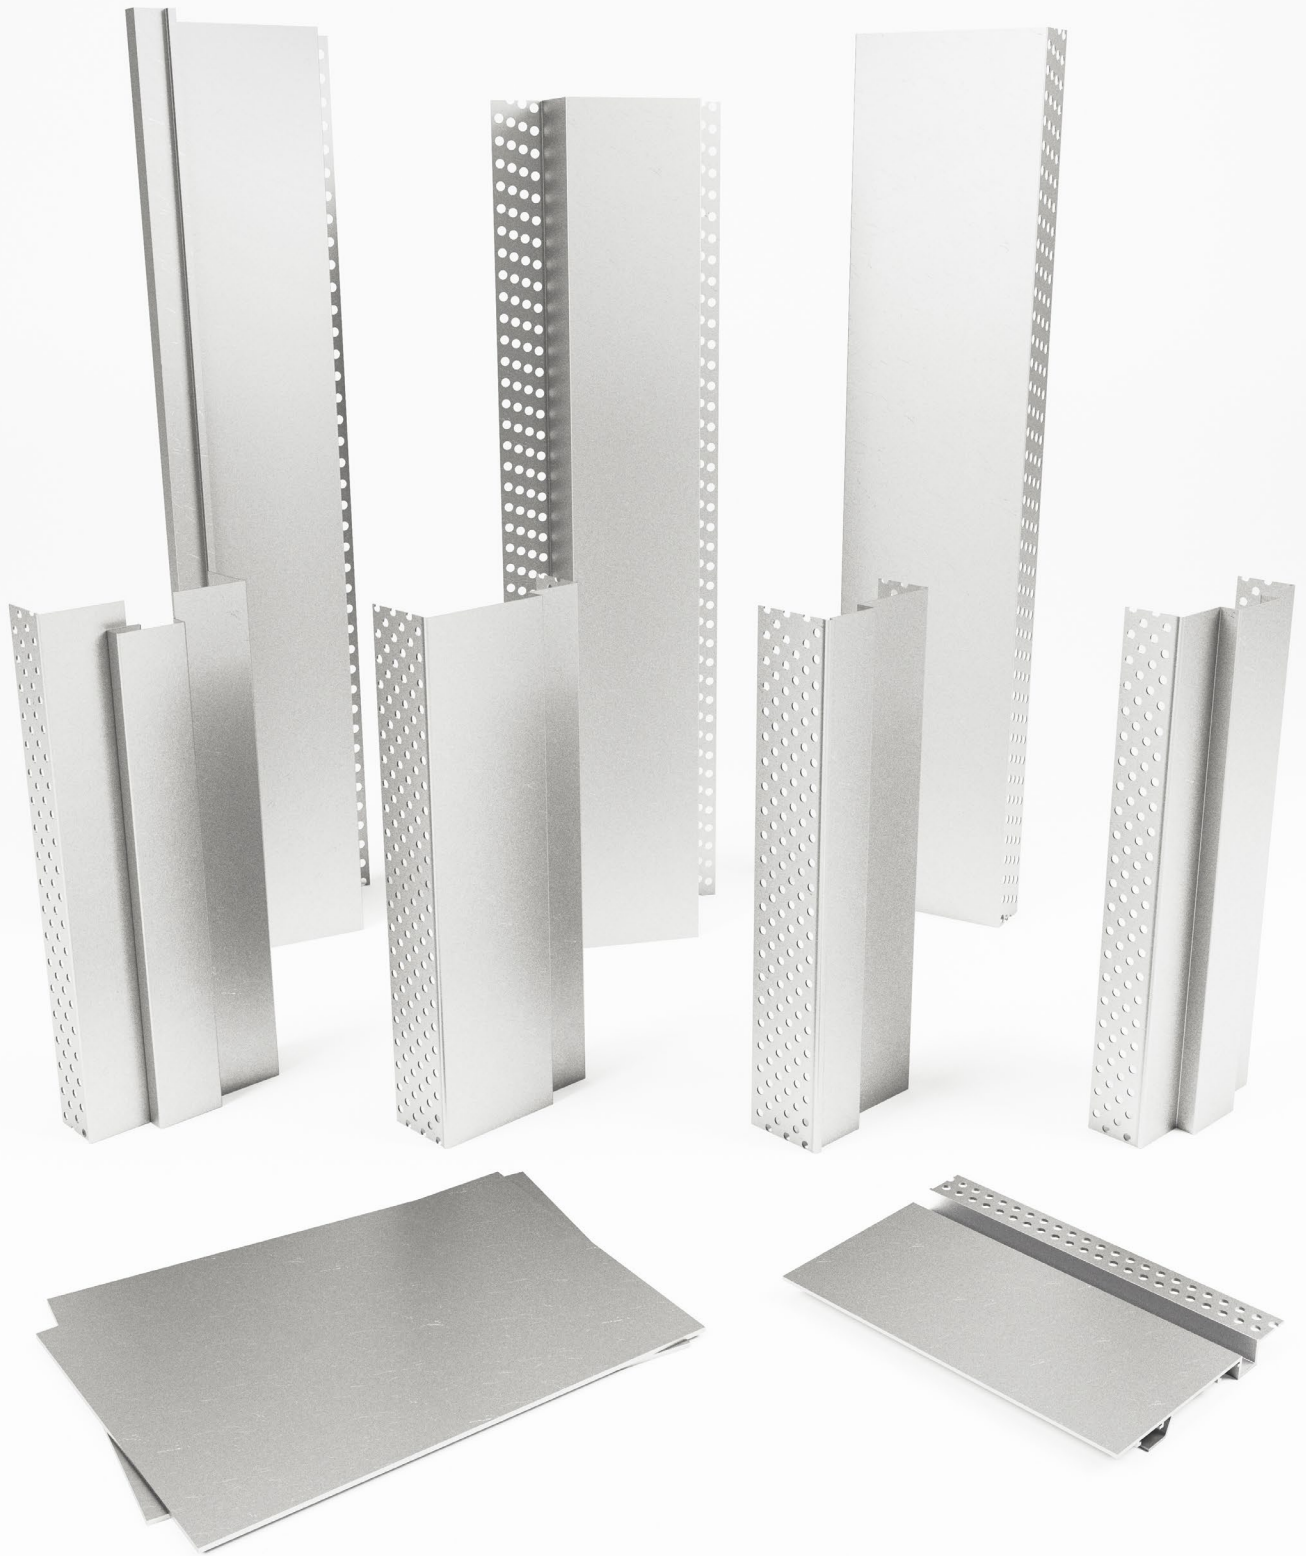

Clean lines, flush finish. The complete solution for modern interiors.

As manufacturers of the world renowned EzyJamb door jamb systems, EZ Concept's openings and finishings products produce minimalistic flush finishes by eliminating trims and traditional timber systems for commercial, residential and industrial interiors.

Explore our range of opening and finishing products.

EzyJamb

EZC | Classic Adjust Door Frame

EzyJamb® Classic Adjust EZC is a split-type adjustable door jamb manufactured from cold rolled steel to produce a strong and secure assembly.

The EzyJamb EZC, comes with perforated sides for flush finishing which produces a contemporary flush finish door jamb with clean lines and inconspicuous detail.

Split Type Jamb

Flush Interior Finish

Rebated Exterior Finish w/ door stop detail

SRC | Single Rebate Door Frame

The premium design of the EzyJamb SRC provides a smooth transition from one side of the door jamb allowing a minimalistic sophistication in apartments, homes and commercial buildings.