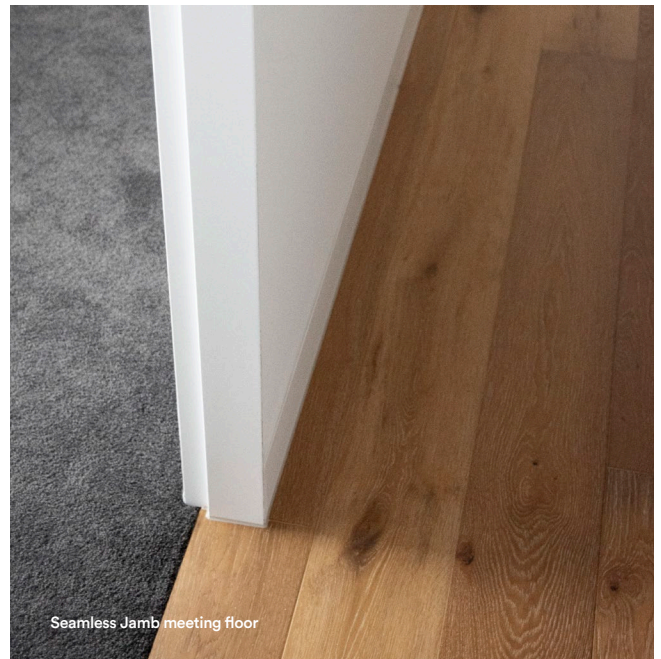

This one-piece frameless door jamb is made custom to perfectly suit your wall thickness for a flush finish.

Single Piece Jamb

Flush Interior
Finish

Rebated Exterior
Finish

SRC profile as a single rebate with no door stop detail