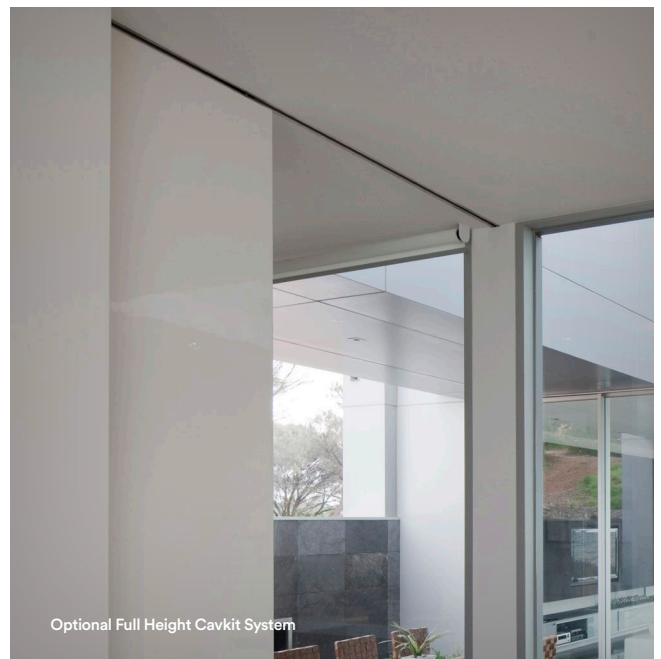

Optional Full Height CavKit System