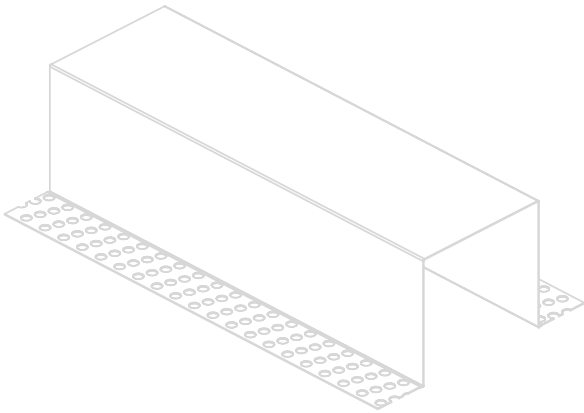

FastCap

Custom rebates and capping

Inspired ceiling designs command attention using FastCap; this innovative solution easily inserts between two sections of plasterboard to make light work of difficult rebates, plasterboard profiles and large oversized shadowlines. Recessing feature lighting or hardware, custom finishing and capping of plasterboard is made easy with the FastCap range of custom made finishing sections.