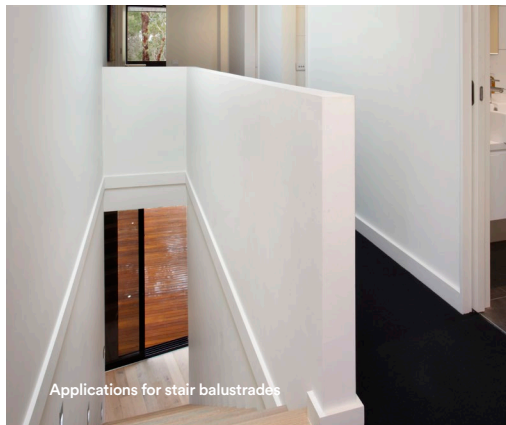

Wear Resistant

Ready to Paint

Applications for stair balustrades