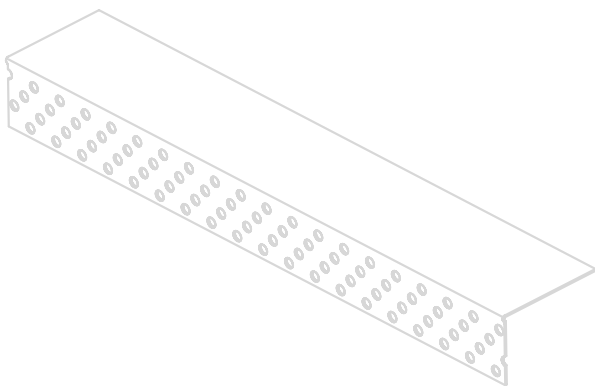

Single Piece
Capping

Opening Sizes

FastCap recessed lighting

Variety of uses

FastCap Rebates with lighting installed

EzyReveal

Window Reveals

Create a premium architrave-free, square-set interior finish with EzyReveal®; the steel window reveal that eliminates the need for architraves.