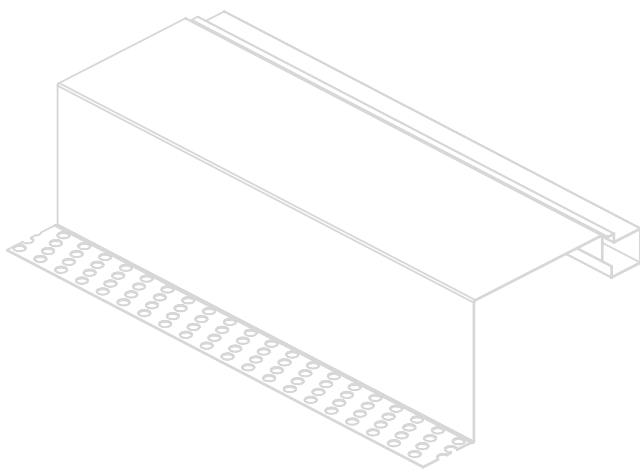

Flush Design

Screwdriver Latch Access Panel

Touch Latch Access Panel

Custom double door access panel

EzyPelmet Recessed Window Pelmet

EzyPelmet

Two-Piece Pelmet System

EzyPelmet is a two piece, pre-finished cold-rolled steel section which provides a fast, economical and prestigious solution for creating recessed window pelmets in plasterboard ceilings.

It provides a simple and discrete transition between the interior ceiling and external windows, curtain wall facades or the building structure.

Two Piece
Installation

Concealed Joiner

EzyCap Wall End and Alubase Shadowline Skirting Boards