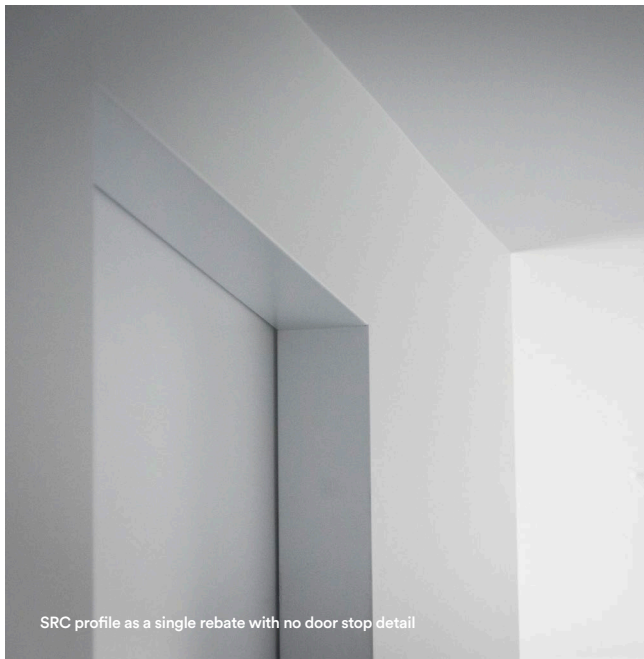

SRC | Single Rebate Door Frame

The premium design of the EzyJamb SRC provides a smooth transition from one side of the door jamb allowing a minimalistic sophistication in apartments, homes and commercial buildings.

This one-piece frameless door jamb is made custom to perfectly suit your wall thickness for a flush finish.

Single Piece Jamb

Flush Interior
Finish

Rebated Exterior
Finish

SRC profile as a single rebate with no door stop detail

Seamless Jamb meeting floor

EzyJamb Inswing Door Jamb with RocYork Concealed Hinges

EzyJamb

ISD | Inswing Door Frame

EzyJamb® Inswing Door - ISD is the ultimate inswing door jamb system to achieve a seamless look in hallways and corridors.