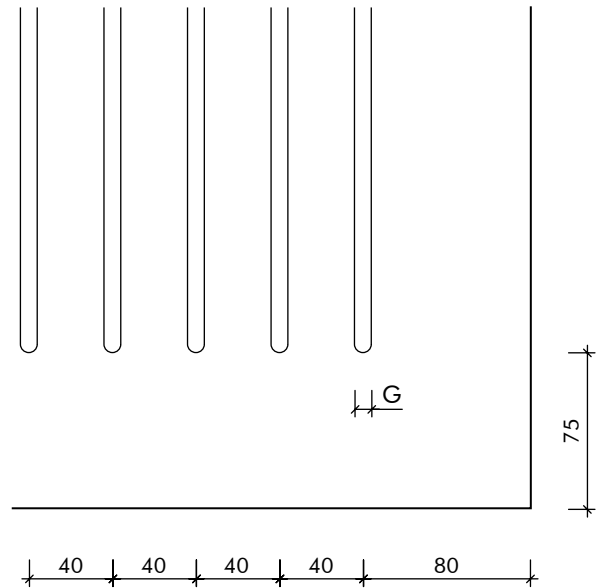

KEY-BOARD SLOTTED OPTIONS - KS5/40/G

LEGEND	
A	PANEL LENGTH
B	PANEL WIDTH
C	BORDER IN LENGTH
D	BORDER IN WIDTH
E	SLOTTING SIZE IN LENGTH
F	SLOTTING SIZE IN WIDTH
G	SLOTS WIDTH
H	WEBB WIDTH

KEY INFORMATION	
PATTERN	KS5
LAYOUT TYPE	5 ROWS
SPACING	40mm
BORDER	75mm NOMINAL

SLOTTING / PERCENTAGE OF OPEN AREA						
SLOT SIZE (mm)	6	7	8	9	10	13
OPEN AREA (%)	12.2	14.2	16.1	18.1	20.1	25.9

02 SLOTTING DETAIL
Scale - NTS