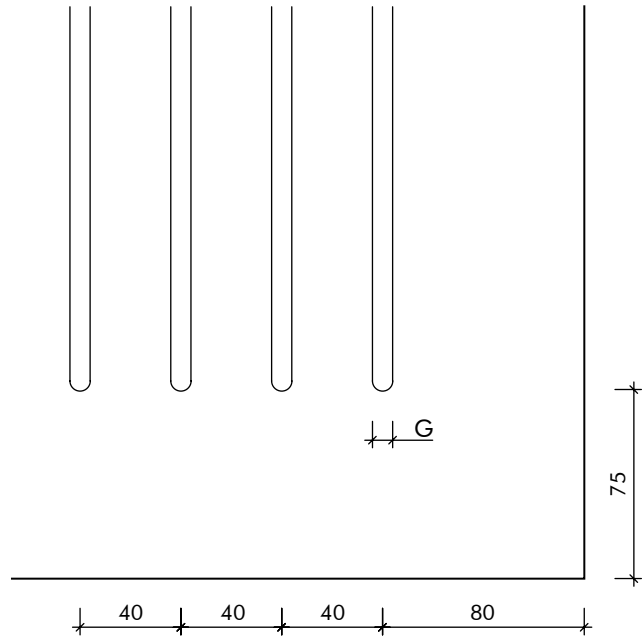

KEY-BOARD SLOTTED OPTIONS - KS3/40/G

LEGEND	
A	PANEL LENGTH
B	PANEL WIDTH
C	BORDER IN LENGTH
D	BORDER IN WIDTH
E	SLOTTING SIZE IN LENGTH
F	SLOTTING SIZE IN WIDTH
G	SLOTS WIDTH
H	WEBB WIDTH

KEY INFORMATION	
PATTERN	KS3
LAYOUT TYPE	3 ROWS
SPACING	40mm
BORDER	75mm NOMINAL

SLOTTING / PERCENTAGE OF OPEN AREA						
SLOT SIZE (mm)	8	9	10	12	13	15
OPEN AREA (%)	18.1	20.3	22.6	26.9	29.1	33.5

02 SLOTTING DETAIL
Scale - NTS