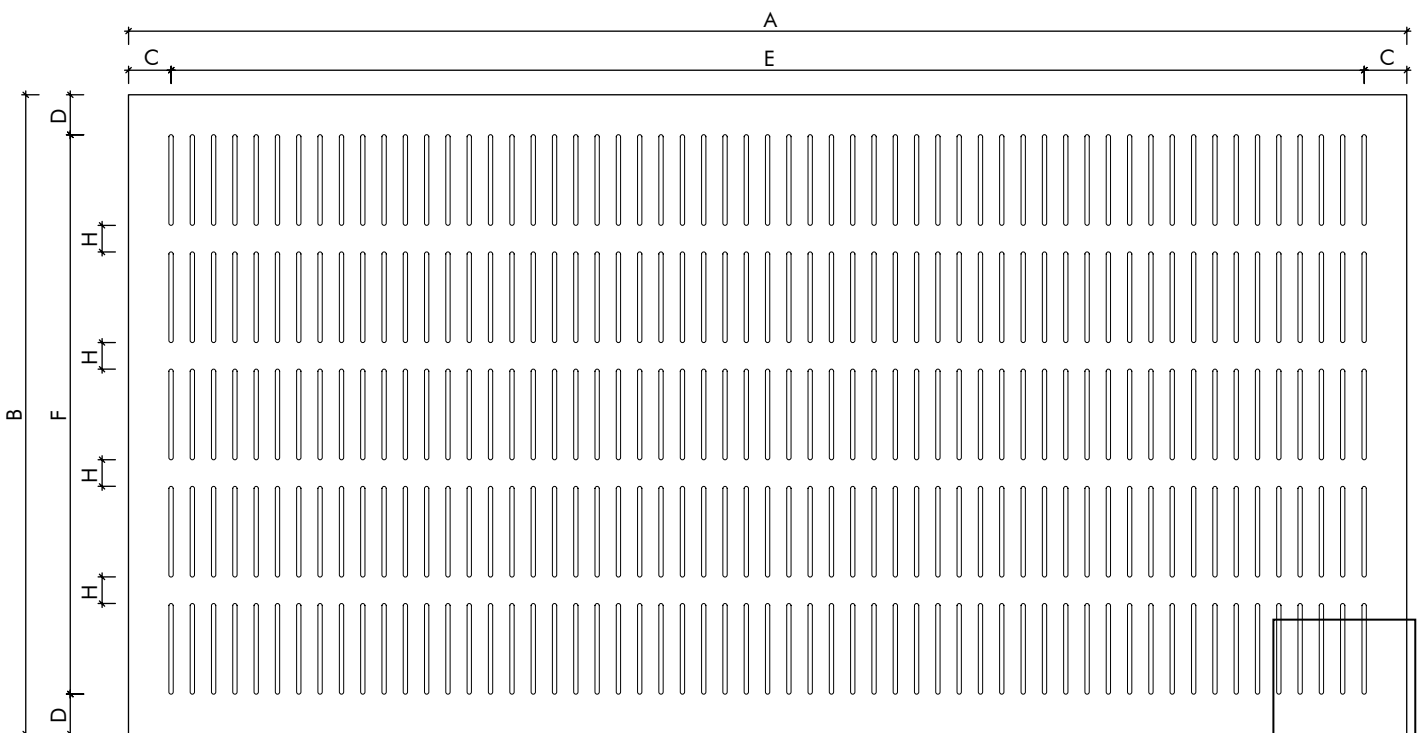

KEY INFORMATION	
PATTERN	KS4
LAYOUT TYPE	4 ROWS
SPACING	40mm
BORDER	75mm NOMINAL

SLOTTING / PERCENTAGE OF OPEN AREA						
SLOT SIZE (mm)	7	8	9	10	13	15
OPEN AREA (%)	15.0	17.1	19.2	21.3	27.5	31.6

02 SLOTTING DETAIL
Scale - NTS

KEY-BOARD SLOTTED OPTIONS - KS5/40/G

LEGEND	
A	PANEL LENGTH
B	PANEL WIDTH
C	BORDER IN LENGTH
D	BORDER IN WIDTH
E	SLOTTING SIZE IN LENGTH
F	SLOTTING SIZE IN WIDTH
G	SLOTS WIDTH
H	WEBB WIDTH

KEY INFORMATION	
PATTERN	KS5
LAYOUT TYPE	5 ROWS
SPACING	40mm
BORDER	75mm NOMINAL

SLOTTING / PERCENTAGE OF OPEN AREA						
SLOT SIZE (mm)	6	7	8	9	10	13
OPEN AREA (%)	12.2	14.2	16.1	18.1	20.1	25.9

02 SLOTTING DETAIL
Scale - NTS

02

KEY-BOARD SLOTTED OPTIONS - KS8/40/G

LEGEND	
A	PANEL LENGTH
B	PANEL WIDTH
C	BORDER IN LENGTH
D	BORDER IN WIDTH
E	SLOTTING SIZE IN LENGTH
F	SLOTTING SIZE IN WIDTH
G	SLOTS WIDTH
H	WEBB WIDTH

KEY INFORMATION	
PATTERN	KS8
LAYOUT TYPE	8 ROWS
SPACING	40mm
BORDER	75mm NOMINAL

SLOTTING / PERCENTAGE OF OPEN AREA						
SLOT SIZE (mm)	6	7	8	9	10	13
OPEN AREA (%)	9.9	11.6	13.2	14.7	16.3	21.0

02 SLOTTING DETAIL
Scale - NTS