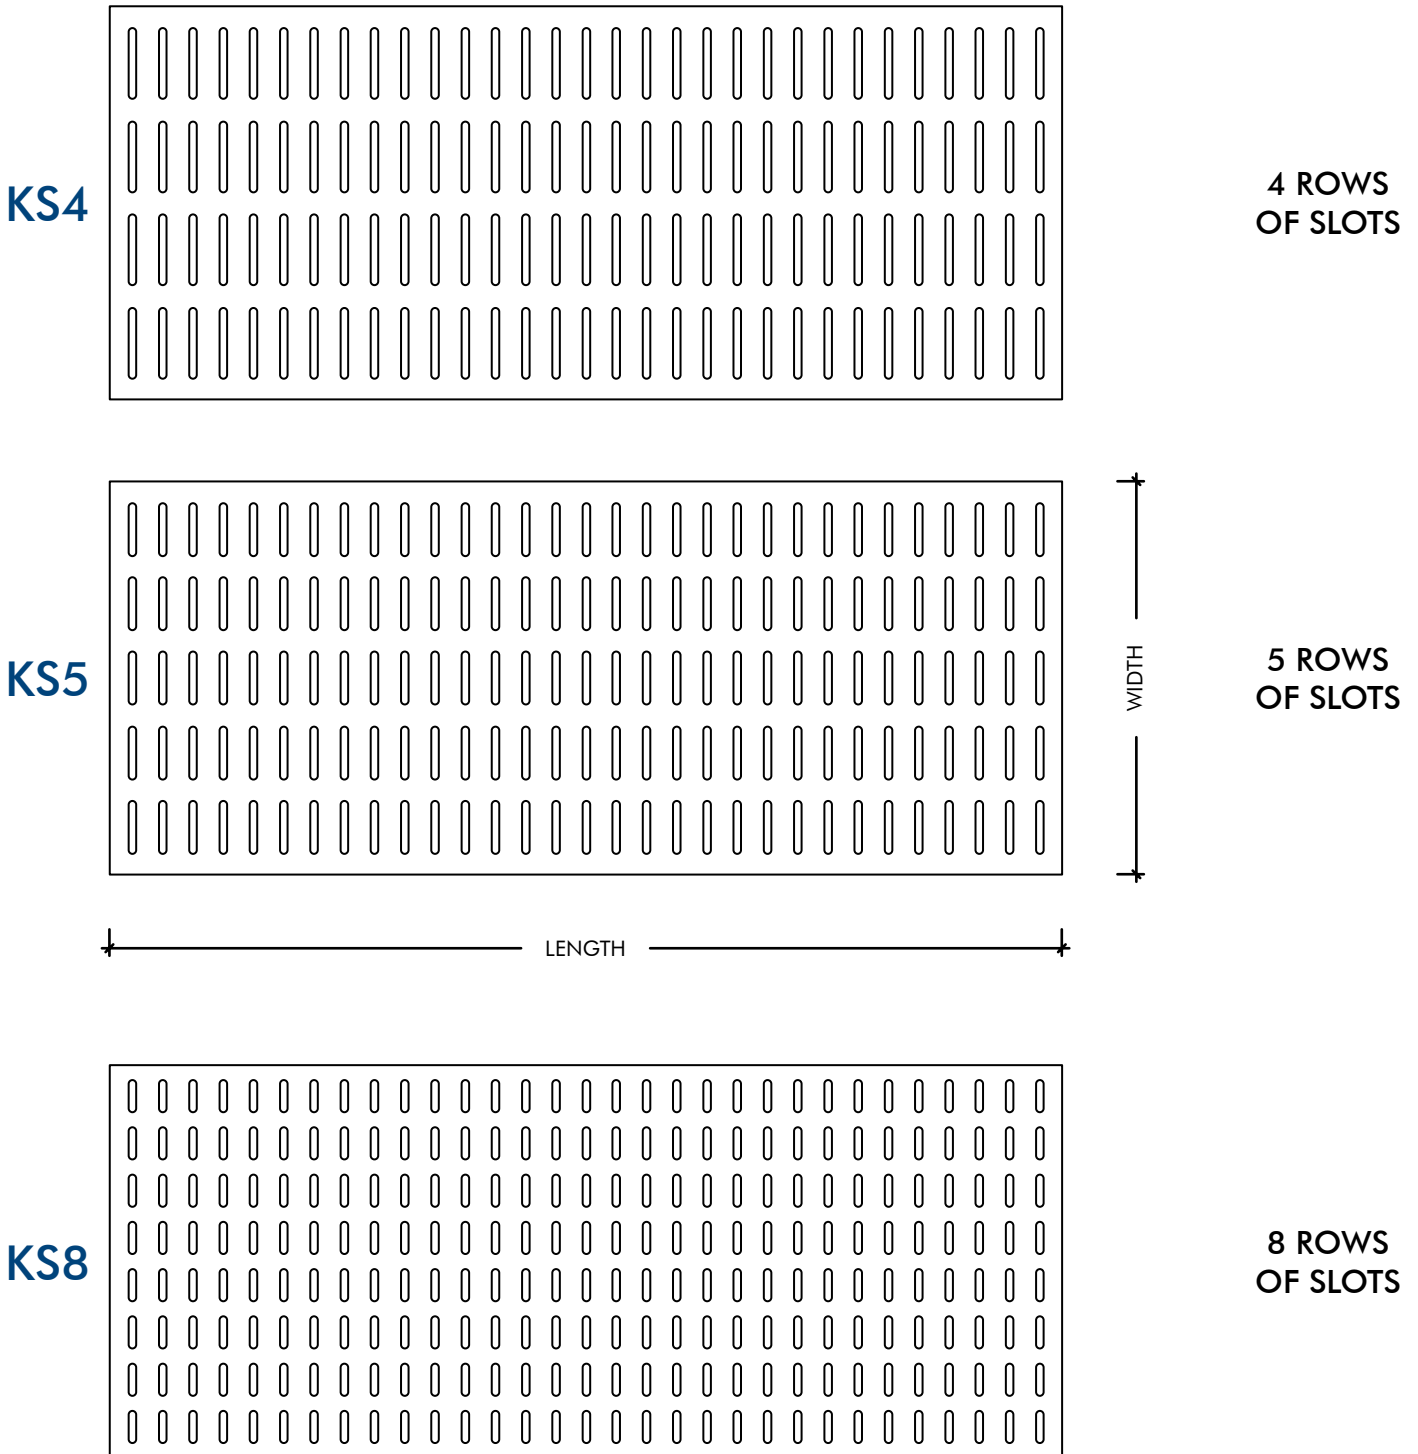

WHERE APPLICABLE GRAIN DIRECTION ALONG THE LENGTH OF PANELS.

KEY-BOARD SLOTTED OPTIONS - KS2/40/G

LEGEND	
A	PANEL LENGTH
B	PANEL WIDTH
C	BORDER IN LENGTH
D	BORDER IN WIDTH
E	SLOTTING SIZE IN LENGTH
F	SLOTTING SIZE IN WIDTH
G	SLOTS WIDTH
H	WEBB WIDTH

KEY INFORMATION	
PATTERN	KS4
LAYOUT TYPE	4 ROWS
SPACING	40mm
BORDER	75mm NOMINAL

SLOTTING / PERCENTAGE OF OPEN AREA						
SLOT SIZE (mm)	7	8	9	10	13	15
OPEN AREA (%)	15.0	17.1	19.2	21.3	27.5	31.6

02 SLOTTING DETAIL
Scale - NTS

KEY-BOARD SLOTTED OPTIONS - KS5/40/G

LEGEND	
A	PANEL LENGTH
B	PANEL WIDTH
C	BORDER IN LENGTH
D	BORDER IN WIDTH
E	SLOTTING SIZE IN LENGTH
F	SLOTTING SIZE IN WIDTH
G	SLOTS WIDTH
H	WEBB WIDTH

KEY INFORMATION	
PATTERN	KS5
LAYOUT TYPE	5 ROWS
SPACING	40mm
BORDER	75mm NOMINAL

KEY INFORMATION	
PATTERN	KS8
LAYOUT TYPE	8 ROWS
SPACING	40mm
BORDER	75mm NOMINAL

SLOTTING / PERCENTAGE OF OPEN AREA						
SLOT SIZE (mm)	6	7	8	9	10	13
OPEN AREA (%)	9.9	11.6	13.2	14.7	16.3	21.0

02 SLOTTING DETAIL
Scale - NTS