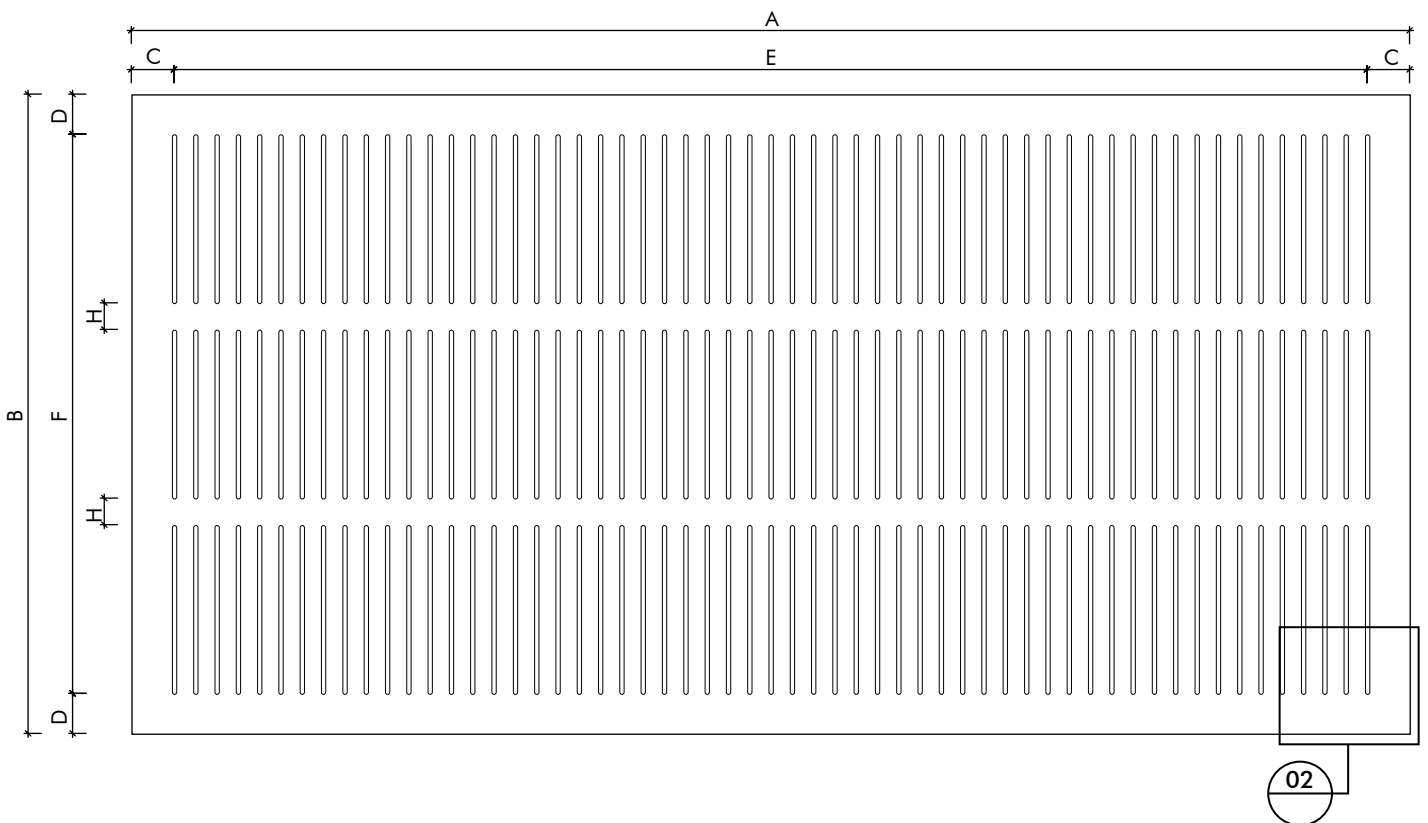

KEY-BOARD SLOTTED OPTIONS - KS3/40/G

LEGEND	
A	PANEL LENGTH
B	PANEL WIDTH
C	BORDER IN LENGTH
D	BORDER IN WIDTH
E	SLOTTING SIZE IN LENGTH
F	SLOTTING SIZE IN WIDTH
G	SLOTS WIDTH
H	WEBB WIDTH

KEY INFORMATION	
PATTERN	KS3
LAYOUT TYPE	3 ROWS
SPACING	40mm
BORDER	75mm NOMINAL

SLOTTING / PERCENTAGE OF OPEN AREA						
SLOT SIZE (mm)	8	9	10	12	13	15
OPEN AREA (%)	18.1	20.3	22.6	26.9	29.1	33.5