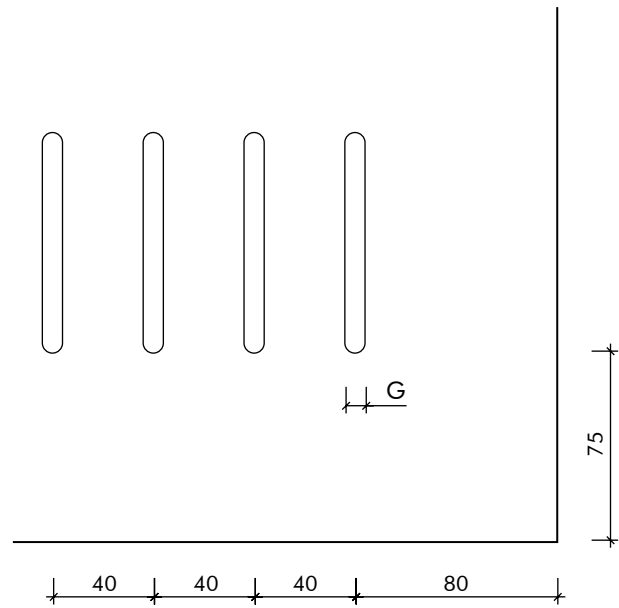

WHERE APPLICABLE GRAIN DIRECTION ALONG THE LENGTH OF PANELS.

KEY-BOARD SLOTTED OPTIONS - KS2/40/G

LEGEND	
A	PANEL LENGTH
B	PANEL WIDTH
C	BORDER IN LENGTH
D	BORDER IN WIDTH
E	SLOTTING SIZE IN LENGTH
F	SLOTTING SIZE IN WIDTH
G	SLOTS WIDTH
H	WEBB WIDTH

KEY-BOARD SLOTTED OPTIONS - KS5/40/G

LEGEND	
A	PANEL LENGTH
B	PANEL WIDTH
C	BORDER IN LENGTH
D	BORDER IN WIDTH
E	SLOTTING SIZE IN LENGTH
F	SLOTTING SIZE IN WIDTH
G	SLOTS WIDTH
H	WEBB WIDTH

KEY INFORMATION	
PATTERN	KS5
LAYOUT TYPE	5 ROWS
SPACING	40mm
BORDER	75mm NOMINAL

SLOTTING / PERCENTAGE OF OPEN AREA						
SLOT SIZE (mm)	6	7	8	9	10	13
OPEN AREA (%)	12.2	14.2	16.1	18.1	20.1	25.9

02 SLOTTING DETAIL
Scale - NTS

02

KEY-BOARD SLOTTED OPTIONS - KS8/40/G

LEGEND	
A	PANEL LENGTH
B	PANEL WIDTH
C	BORDER IN LENGTH
D	BORDER IN WIDTH
E	SLOTTING SIZE IN LENGTH
F	SLOTTING SIZE IN WIDTH
G	SLOTS WIDTH
H	WEBB WIDTH

KEY INFORMATION	
PATTERN	KS8
LAYOUT TYPE	8 ROWS
SPACING	40mm
BORDER	75mm NOMINAL

SLOTTING / PERCENTAGE OF OPEN AREA						
SLOT SIZE (mm)	6	7	8	9	10	13
OPEN AREA (%)	9.9	11.6	13.2	14.7	16.3	21.0

02 SLOTTING DETAIL
Scale - NTS