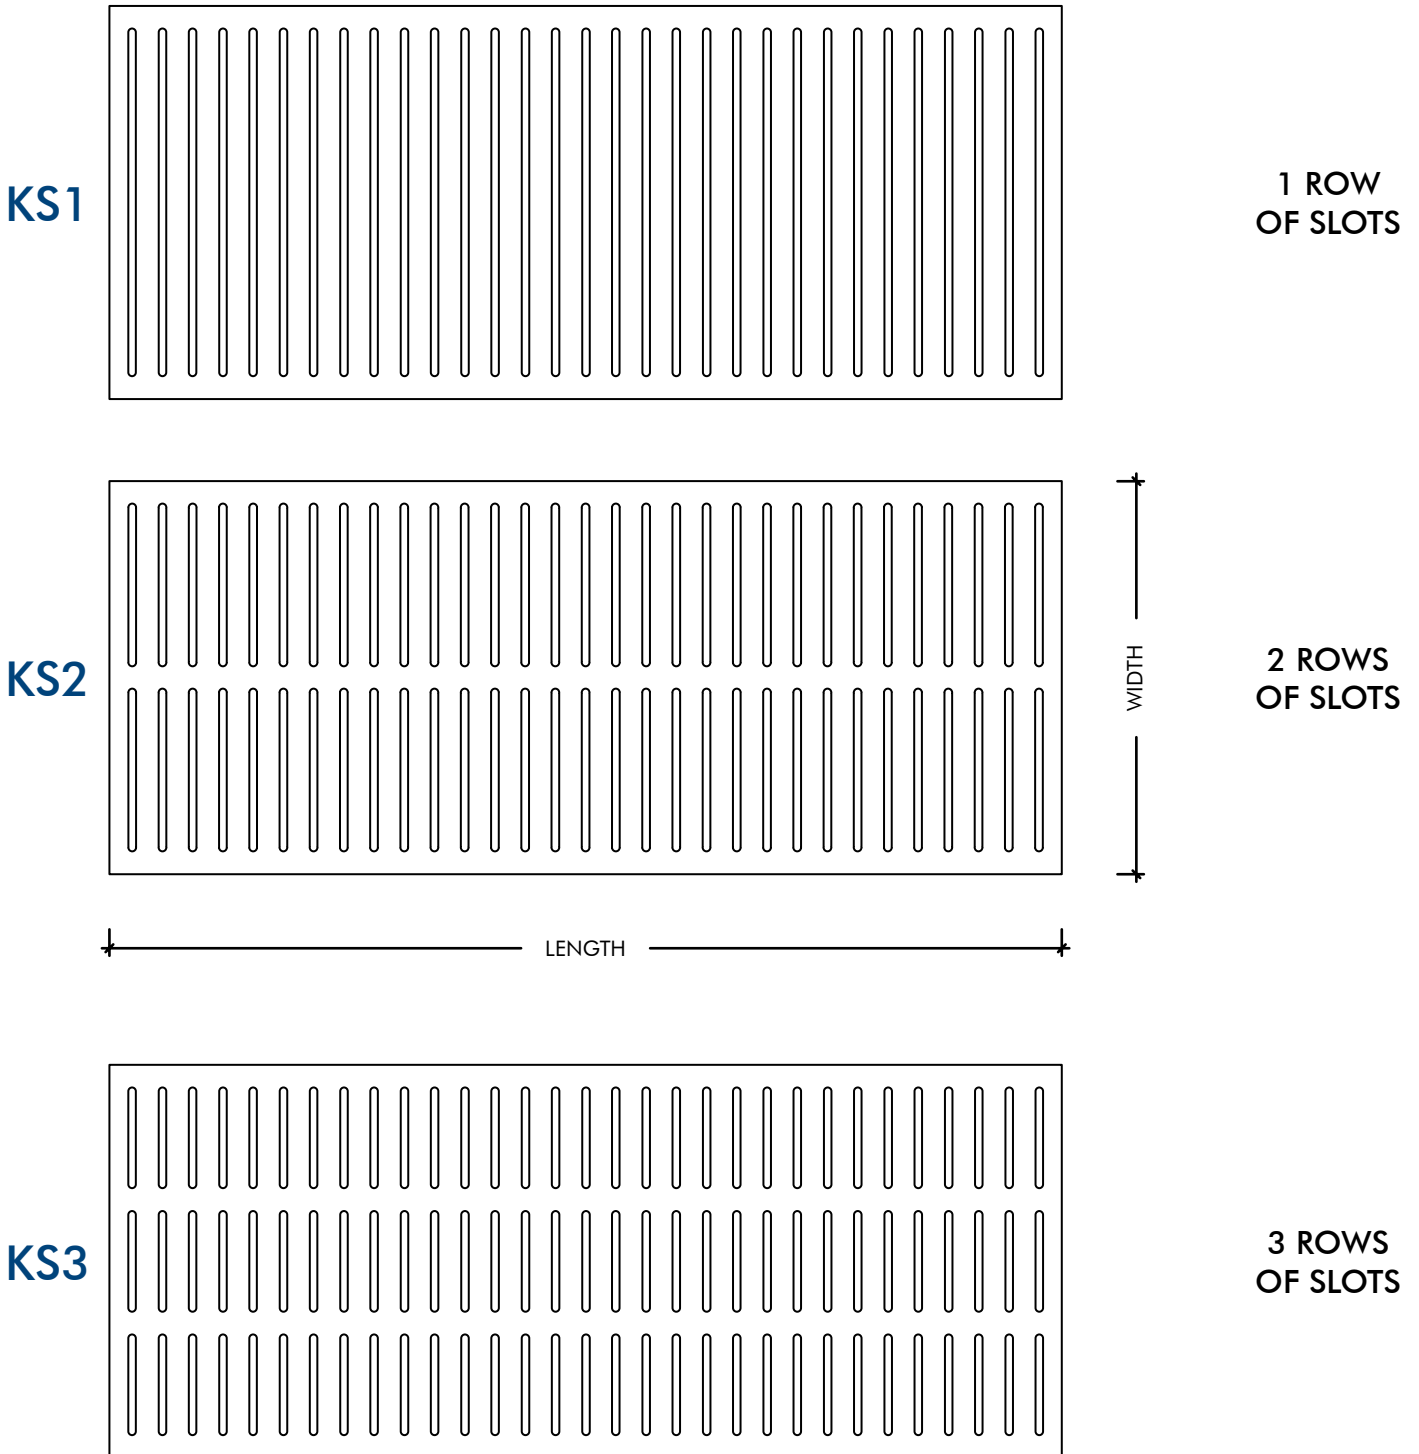

KEYSTONE LINING offers a range of six standard patterns to choose from to suit your aesthetic and acoustic requirement. Consult the team at [KEYSTONE LINING](#) for further information.

WHERE APPLICABLE GRAIN DIRECTION ALONG THE LENGTH OF PANELS.