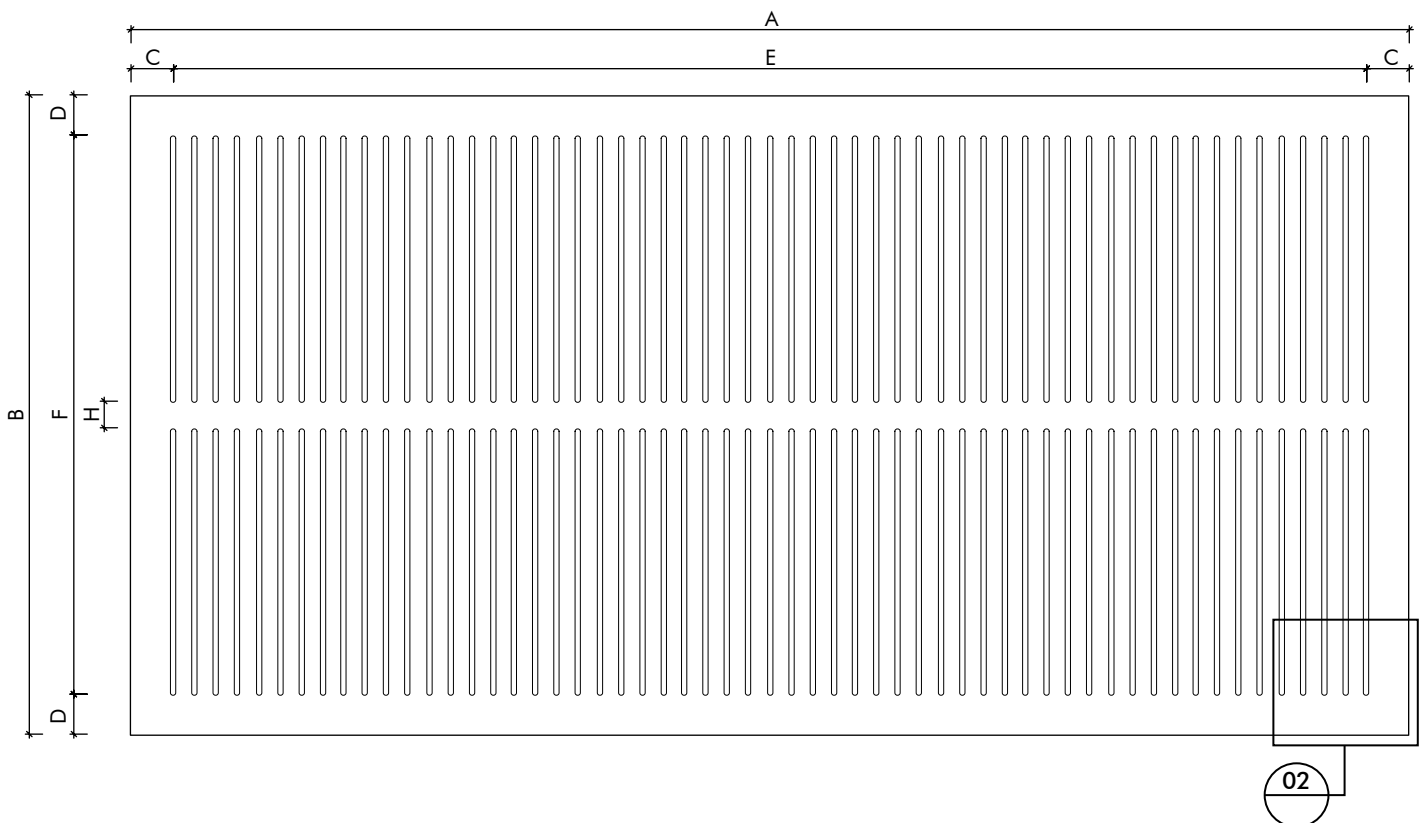

WHERE APPLICABLE GRAIN DIRECTION ALONG THE LENGTH OF PANELS.

KEYSTONE LINING offers a range of six standard patterns to choose from to suit your aesthetic and acoustic requirement. Consult the team at [KEYSTONE LINING](http://www.KeystoneLinings.com.au) for further information.

WHERE APPLICABLE GRAIN DIRECTION ALONG THE LENGTH OF PANELS.

KEY-BOARD SLOTTED OPTIONS - KS2/40/G

LEGEND	
A	PANEL LENGTH
B	PANEL WIDTH
C	BORDER IN LENGTH
D	BORDER IN WIDTH
E	SLOTTING SIZE IN LENGTH
F	SLOTTING SIZE IN WIDTH
G	SLOTS WIDTH
H	WEBB WIDTH

KEY INFORMATION	
PATTERN	KS2
LAYOUT TYPE	2 ROWS
SPACING	40mm
BORDER	75mm NOMINAL

SLOTTING / PERCENTAGE OF OPEN AREA						
SLOT SIZE (mm)	8	9	10	12	13	-
OPEN AREA (%)	19.1	21.5	23.8	28.5	30.8	-

02 SLOTTING DETAIL
Scale - NTS

KEY-BOARD SLOTTED OPTIONS - KS5/40/G

LEGEND	
A	PANEL LENGTH
B	PANEL WIDTH
C	BORDER IN LENGTH
D	BORDER IN WIDTH
E	SLOTTING SIZE IN LENGTH
F	SLOTTING SIZE IN WIDTH
G	SLOTS WIDTH
H	WEBB WIDTH

KEY INFORMATION	
PATTERN	KS5
LAYOUT TYPE	5 ROWS
SPACING	40mm
BORDER	75mm NOMINAL