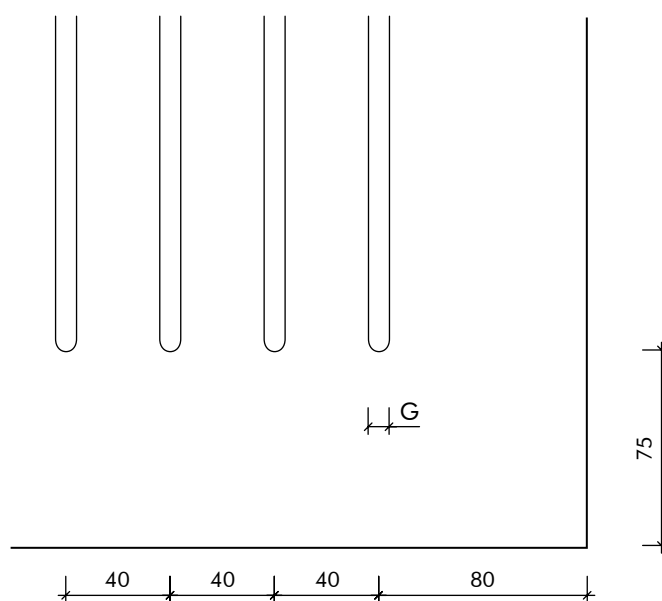

WHERE APPLICABLE GRAIN DIRECTION ALONG THE LENGTH OF PANELS.

KEY-BOARD SLOTTED OPTIONS - KS2/40/G

LEGEND	
A	PANEL LENGTH
B	PANEL WIDTH
C	BORDER IN LENGTH
D	BORDER IN WIDTH
E	SLOTTING SIZE IN LENGTH
F	SLOTTING SIZE IN WIDTH
G	SLOTS WIDTH
H	WEBB WIDTH

SLOTTING / PERCENTAGE OF OPEN AREA						
SLOT SIZE (mm)	8	9	10	12	13	15
OPEN AREA (%)	18.1	20.3	22.6	26.9	29.1	33.5

02 SLOTTING DETAIL
Scale - NTS

KEY-BOARD SLOTTED OPTIONS - KS4/40/G

LEGEND	
A	PANEL LENGTH
B	PANEL WIDTH
C	BORDER IN LENGTH
D	BORDER IN WIDTH
E	SLOTTING SIZE IN LENGTH
F	SLOTTING SIZE IN WIDTH
G	SLOTS WIDTH
H	WEBB WIDTH

KEY INFORMATION	
PATTERN	KS4
LAYOUT TYPE	4 ROWS
SPACING	40mm
BORDER	75mm NOMINAL

SLOTTING / PERCENTAGE OF OPEN AREA						
SLOT SIZE (mm)	7	8	9	10	13	15
OPEN AREA (%)	15.0	17.1	19.2	21.3	27.5	31.6

02 SLOTTING DETAIL
Scale - NTS