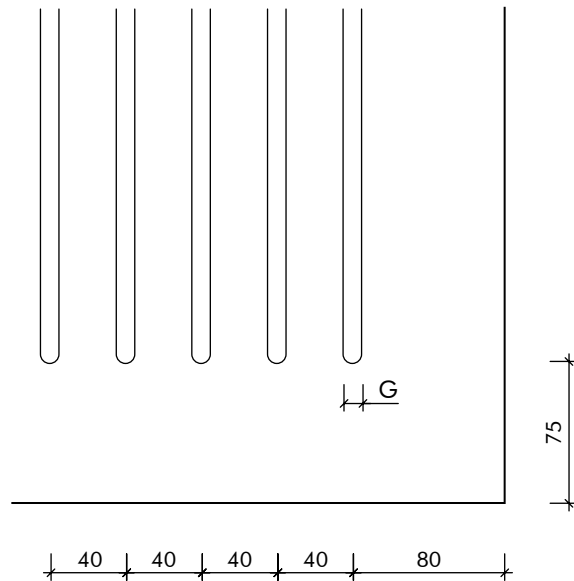

WHERE APPLICABLE GRAIN DIRECTION ALONG THE LENGTH OF PANELS.

KEYSTONE LINING offers a range of six standard patterns to choose from to suit your aesthetic and acoustic requirement. Consult the team at [KEYSTONE LINING](http://www.KeystoneLinings.com.au) for further information.

WHERE APPLICABLE GRAIN DIRECTION ALONG THE LENGTH OF PANELS.

KEY-BOARD SLOTTED OPTIONS - KS2/40/G

LEGEND	
A	PANEL LENGTH
B	PANEL WIDTH
C	BORDER IN LENGTH
D	BORDER IN WIDTH
E	SLOTTING SIZE IN LENGTH
F	SLOTTING SIZE IN WIDTH
G	SLOTS WIDTH
H	WEBB WIDTH

KEY INFORMATION	
PATTERN	KS2
LAYOUT TYPE	2 ROWS
SPACING	40mm
BORDER	75mm NOMINAL

SLOTTING / PERCENTAGE OF OPEN AREA						
SLOT SIZE (mm)	8	9	10	12	13	-
OPEN AREA (%)	19.1	21.5	23.8	28.5	30.8	-

02 SLOTTING DETAIL
Scale - NTS

KEY INFORMATION	
PATTERN	KS4
LAYOUT TYPE	4 ROWS
SPACING	40mm
BORDER	75mm NOMINAL

SLOTTING / PERCENTAGE OF OPEN AREA						
SLOT SIZE (mm)	7	8	9	10	13	15
OPEN AREA (%)	15.0	17.1	19.2	21.3	27.5	31.6

02 SLOTTING DETAIL
Scale - NTS