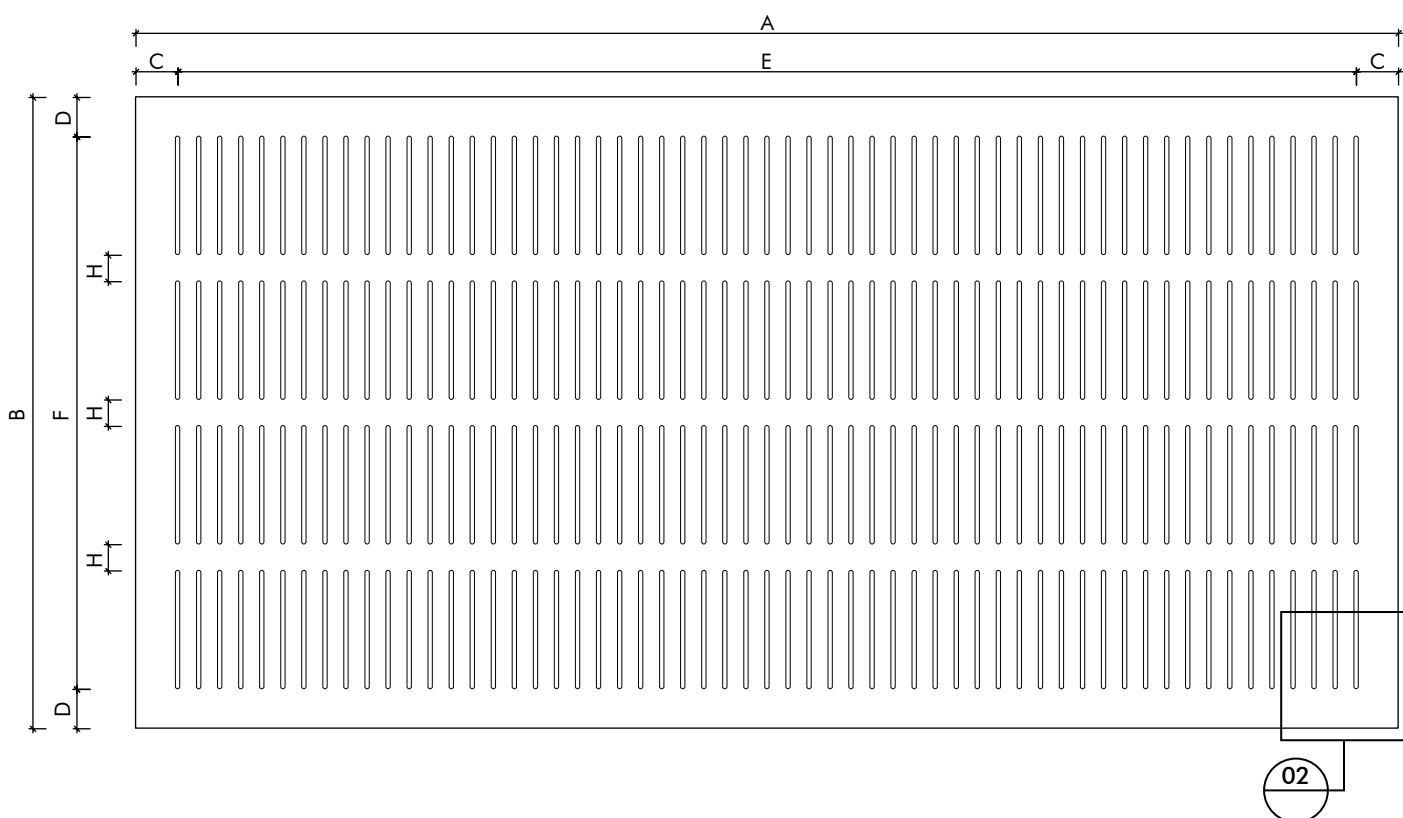

WHERE APPLICABLE GRAIN DIRECTION ALONG THE LENGTH OF PANELS.

KEY-BOARD SLOTTED OPTIONS - KS2/40/G

LEGEND	
A	PANEL LENGTH
B	PANEL WIDTH
C	BORDER IN LENGTH
D	BORDER IN WIDTH
E	SLOTTING SIZE IN LENGTH
F	SLOTTING SIZE IN WIDTH
G	SLOTS WIDTH
H	WEBB WIDTH

SLOTTING / PERCENTAGE OF OPEN AREA						
SLOT SIZE (mm)	8	9	10	12	13	15
OPEN AREA (%)	18.1	20.3	22.6	26.9	29.1	33.5

02 SLOTTING DETAIL
Scale - NTS

KEY-BOARD SLOTTED OPTIONS - KS4/40/G

LEGEND	
A	PANEL LENGTH
B	PANEL WIDTH
C	BORDER IN LENGTH
D	BORDER IN WIDTH
E	SLOTTING SIZE IN LENGTH
F	SLOTTING SIZE IN WIDTH
G	SLOTS WIDTH
H	WEBB WIDTH

KEY INFORMATION	
PATTERN	KS4
LAYOUT TYPE	4 ROWS
SPACING	40mm
BORDER	75mm NOMINAL

SLOTTING / PERCENTAGE OF OPEN AREA						
SLOT SIZE (mm)	7	8	9	10	13	15
OPEN AREA (%)	15.0	17.1	19.2	21.3	27.5	31.6

02 SLOTTING DETAIL
Scale - NTS

KEY-BOARD SLOTTED OPTIONS - KS5/40/G

LEGEND	
A	PANEL LENGTH
B	PANEL WIDTH
C	BORDER IN LENGTH
D	BORDER IN WIDTH
E	SLOTTING SIZE IN LENGTH
F	SLOTTING SIZE IN WIDTH
G	SLOTS WIDTH
H	WEBB WIDTH

KEY INFORMATION	
PATTERN	KS5
LAYOUT TYPE	5 ROWS
SPACING	40mm
BORDER	75mm NOMINAL