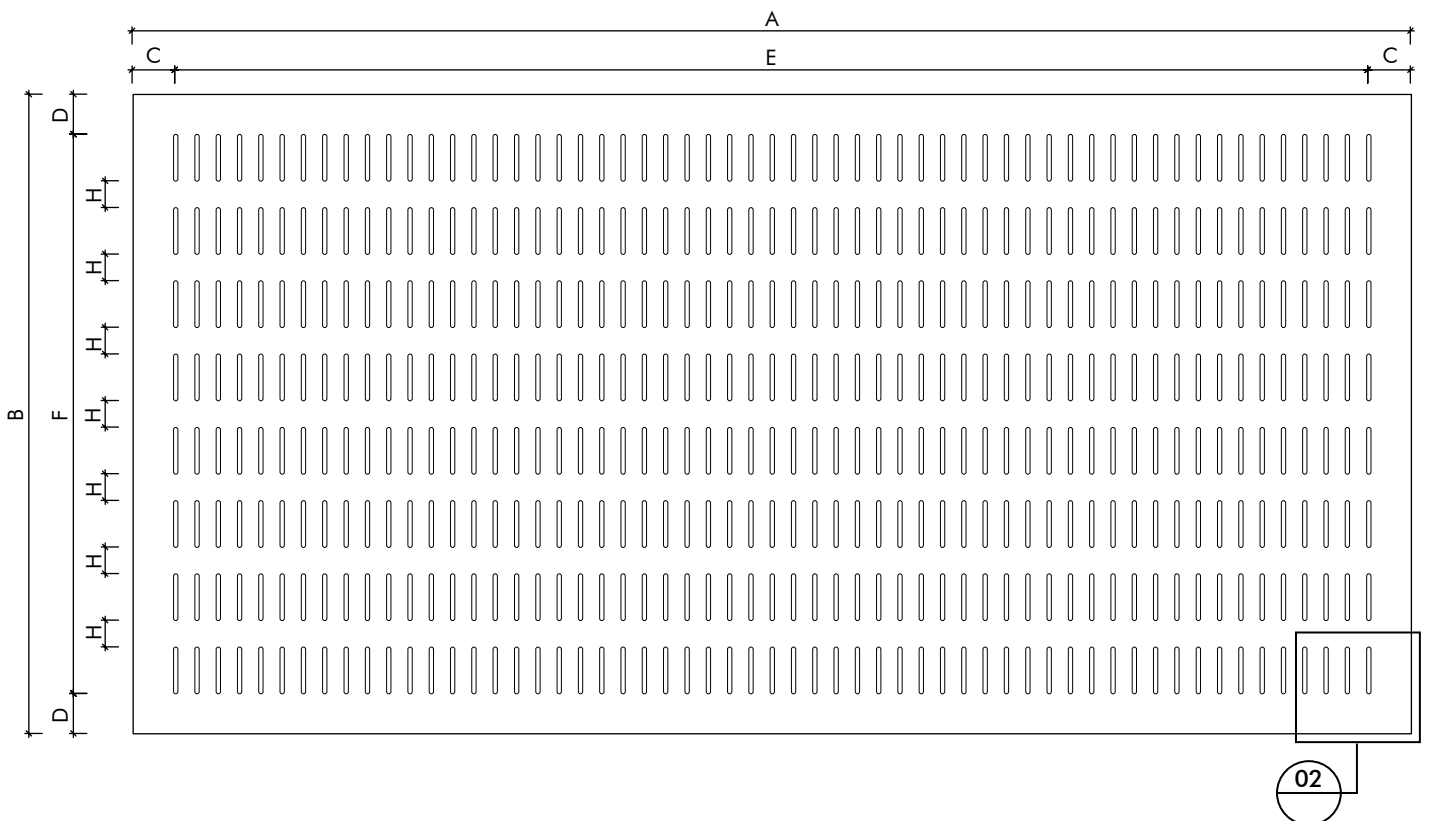

KEY-BOARD SLOTTED OPTIONS - KS5/40/G

LEGEND	
A	PANEL LENGTH
B	PANEL WIDTH
C	BORDER IN LENGTH
D	BORDER IN WIDTH
E	SLOTTING SIZE IN LENGTH
F	SLOTTING SIZE IN WIDTH
G	SLOTS WIDTH
H	WEBB WIDTH

KEY INFORMATION	
PATTERN	KS5
LAYOUT TYPE	5 ROWS
SPACING	40mm
BORDER	75mm NOMINAL

SLOTTING / PERCENTAGE OF OPEN AREA						
SLOT SIZE (mm)	6	7	8	9	10	13
OPEN AREA (%)	12.2	14.2	16.1	18.1	20.1	25.9

02 SLOTTING DETAIL
Scale - NTS

02

KEY-BOARD SLOTTED OPTIONS - KS8/40/G

LEGEND	
A	PANEL LENGTH
B	PANEL WIDTH
C	BORDER IN LENGTH
D	BORDER IN WIDTH
E	SLOTTING SIZE IN LENGTH
F	SLOTTING SIZE IN WIDTH
G	SLOTS WIDTH
H	WEBB WIDTH

KEY INFORMATION	
PATTERN	KS8
LAYOUT TYPE	8 ROWS
SPACING	40mm
BORDER	75mm NOMINAL

SLOTTING / PERCENTAGE OF OPEN AREA						
SLOT SIZE (mm)	6	7	8	9	10	13
OPEN AREA (%)	9.9	11.6	13.2	14.7	16.3	21.0

02 SLOTTING DETAIL
Scale - NTS