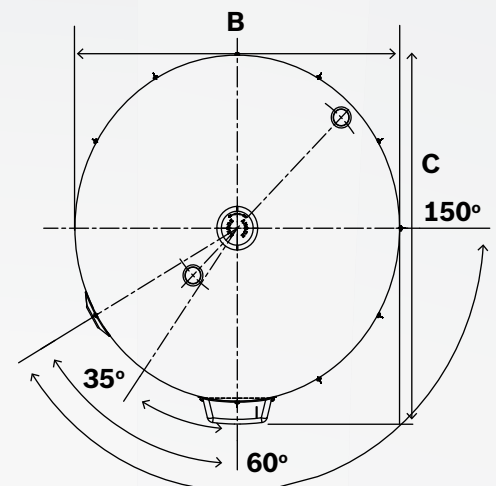

BOSCH

Hot Water & Heating

Bosch Tronic 1000T

Hot Water Delivery		80L	125L	160L	250L	315L	400L
Kw Rating							
1.8	kW	✓	✓	✓			
2.4	kW	✓	✓	✓			
3.6	kW	✓	✓	✓	✓	✓	✓
4.8	kW				✓	✓	✓
Relief valve setting	kPa				850		
Expansion control valve (ECV)	kPa				700		
Max Water Supply Pressure							
with ECV	kPa				500		
without ECV	kPa				680		
Water connections		RP 3/4" / 20mm					
Set Temperature	°C	65					
Dimensions							
A Height	mm	1060	1511	1512	1407	1710	1731
B Width mm	mm	470	470	540	648	648	730
C Depth mm	mm	510	510	580	690	690	775
D Height HW outlet	mm	854	1305	1295	1161	1464	1464
E Height CW inlet	mm	74	74	74	74	74	74
Approx. Weight (Empty)	kg	38	49	62	83	94	114

Description	Bosch Part No.
Tronic 1000T 80L 1.8KW	7716500232
Tronic 1000T 80L 2.4KW	7716500233
Tronic 1000T 80L 3.6KW	7716500234
Tronic 1000T 125L 1.8KW	7716500237
Tronic 1000T 125L 2.4KW	7716500238
Tronic 1000T 125L 3.6KW	7716500239
Tronic 1000T 160L 1.8KW	7716500242
Tronic 1000T 160L 2.4KW	7716500243
Tronic 1000T 160L 3.6KW	7716500244
Tronic 1000T 250L 3.6KW	7716500247
Tronic 1000T 250L 4.8KW	7716500248
Tronic 1000T 315L 3.6KW	7716500251
Tronic 1000T 315L 4.8KW	7716500252
Tronic 1000T 400L 3.6KW	7716500255
Tronic 1000T 400L 4.8KW	7716500256

Please contact Bosch on 1300 30 70 37 or visit www.bosch-climate.com.au for more information.