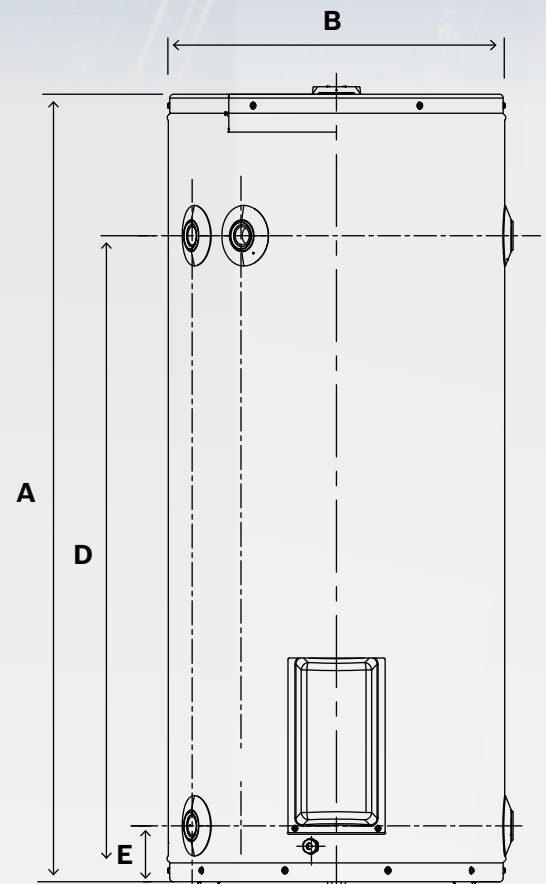

Please contact Bosch on 1300 30 70 37 or visit www.bosch-climate.com.au for more information.

**BOSCH**

Hot Water & Heating

Bosch Tronic 1000T

Hot Water Delivery		80L	125L	160L	250L	315L	400L
Kw Rating							
1.8	kW	✓	✓	✓			
2.4	kW	✓	✓	✓			
3.6	kW	✓	✓	✓	✓	✓	✓
4.8	kW				✓	✓	✓
Relief valve setting	kPa				850		
Expansion control valve (ECV)	kPa				700		
Max Water Supply Pressure							
with ECV	kPa				500		
without ECV	kPa				680		
Water connections		RP 3/4" / 20mm					
Set Temperature	°C	65					
Dimensions							
A Height	mm	1060	1511	1512	1407	1710	1731
B Width mm	mm	470	470	540	648	648	730
C Depth mm	mm	510	510	580	690	690	775
D Height HW outlet	mm	854	1305	1295	1161	1464	1464
E Height CW inlet	mm	74	74	74	74	74	74
Approx. Weight (Empty)	kg	38	49	62	83	94	114

Description	Bosch Part No.
Tronic 1000T 80L 1.8KW	7716500232
Tronic 1000T 80L 2.4KW	7716500233
Tronic 1000T 80L 3.6KW	7716500234
Tronic 1000T 125L 1.8KW	7716500237
Tronic 1000T 125L 2.4KW	7716500238
Tronic 1000T 125L 3.6KW	7716500239
Tronic 1000T 160L 1.8KW	7716500242
Tronic 1000T 160L 2.4KW	7716500243
Tronic 1000T 160L 3.6KW	7716500244
Tronic 1000T 250L 3.6KW	7716500247
Tronic 1000T 250L 4.8KW	7716500248
Tronic 1000T 315L 3.6KW	7716500251
Tronic 1000T 315L 4.8KW	7716500252
Tronic 1000T 400L 3.6KW	7716500255
Tronic 1000T 400L 4.8KW	7716500256