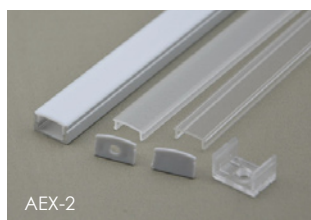

ALUMINIUM STRIP PROFILES

We carry a range of Aluminium strip profiles, so you can customise your LED strip lighting application, simply add your LED strip cut to the length you require and install it for a fully customised LED lighting application.

Product Code	Profile size	Profile length	Cover type	Recommended power supply	Recommended LED strip
AEX-1	12.2 x 8	2M	opal/clear/frosted	P1260	SMD6-1100-CW
AEX-2	12.2 x 8	2M	opal/clear/frosted	P1260	SMD6-1100-CW
AEX-5	16 x 16	2M	opal/clear/frosted	P1260	SMD6-1100-CW
AEX-6	16 x 16	2M	opal/clear/frosted	P1260	SMD6-1100-CW
AEX-11	20 x 19.7	2M	opal/clear/frosted	P1260	SMD6-1100-CW
AEX-20	41.98 x 35.5	2M	opal/clear/frosted	P1260	SMD6-1100-CW
AEX-21	52.3 x 8.2	2M	opal/clear/frosted	P1260	SMD6-1100-CW
AEX-22	48 x 26.7	2M	opal/clear/frosted	P1260	SMD6-1100-CW

AEX-1