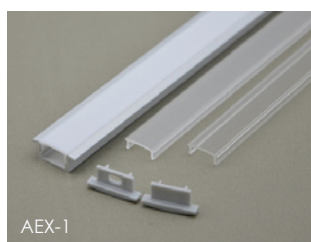

ALUMINIUM STRIP PROFILES

We carry a range of Aluminium strip profiles, so you can customise your LED strip lighting application, simply add your LED strip cut to the length you require and install it for a fully customised LED lighting application.

Product Code	Profile size	Profile length	Cover type	Recommended power supply	Recommended LED strip
AEX-1	12.2 x 8	2M	opal/clear/frosted	P1260	SMD6-1100-CW
AEX-2	12.2 x 8	2M	opal/clear/frosted	P1260	SMD6-1100-CW
AEX-5	16 x 16	2M	opal/clear/frosted	P1260	SMD6-1100-CW
AEX-6	16 x 16	2M	opal/clear/frosted	P1260	SMD6-1100-CW
AEX-11	20 x 19.7	2M	opal/clear/frosted	P1260	SMD6-1100-CW
AEX-20	41.98 x 35.5	2M	opal/clear/frosted	P1260	SMD6-1100-CW
AEX-21	52.3 x 8.2	2M	opal/clear/frosted	P1260	SMD6-1100-CW
AEX-22	48 x 26.7	2M	opal/clear/frosted	P1260	SMD6-1100-CW