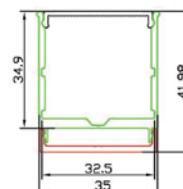

ALUMINIUM STRIP PROFILES

We carry a range of Aluminium strip profiles, so you can customise your LED strip lighting application, simply add your LED strip cut to the length you require and install it for a fully customised LED lighting application.

Product Code	Profile size	Profile length	Cover type	Recommended power supply	Recommended LED strip
AEX-1	12.2 x 8	2M	opal/clear/frosted	P1260	SMD6-1100-CW
AEX-2	12.2 x 8	2M	opal/clear/frosted	P1260	SMD6-1100-CW
AEX-5	16 x 16	2M	opal/clear/frosted	P1260	SMD6-1100-CW
AEX-6	16 x 16	2M	opal/clear/frosted	P1260	SMD6-1100-CW
AEX-11	20 x 19.7	2M	opal/clear/frosted	P1260	SMD6-1100-CW
AEX-20	41.98 x 35.5	2M	opal/clear/frosted	P1260	SMD6-1100-CW
AEX-21	52.3 x 8.2	2M	opal/clear/frosted	P1260	SMD6-1100-CW
AEX-22	48 x 26.7	2M	opal/clear/frosted	P1260	SMD6-1100-CW

AEX-2