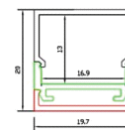

ALUMINIUM STRIP PROFILES

We carry a range of Aluminium strip profiles, so you can customise your LED strip lighting application, simply add your LED strip cut to the length you require and install it for a fully customised LED lighting application.

Product Code	Profile size	Profile length	Cover type	Recommended power supply	Recommended LED strip
AEX-1	12.2 x 8	2M	opal/clear/frosted	P1260	SMD6-1100-CW
AEX-2	12.2 x 8	2M	opal/clear/frosted	P1260	SMD6-1100-CW
AEX-5	16 x 16	2M	opal/clear/frosted	P1260	SMD6-1100-CW
AEX-6	16 x 16	2M	opal/clear/frosted	P1260	SMD6-1100-CW
AEX-11	20 x 19.7	2M	opal/clear/frosted	P1260	SMD6-1100-CW
AEX-20	41.98 x 35.5	2M	opal/clear/frosted	P1260	SMD6-1100-CW
AEX-21	52.3 x 8.2	2M	opal/clear/frosted	P1260	SMD6-1100-CW
AEX-22	48 x 26.7	2M	opal/clear/frosted	P1260	SMD6-1100-CW

AEX-1