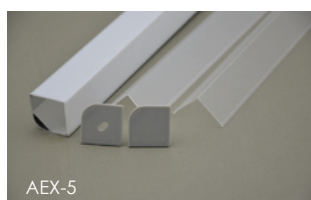

ALUMINIUM STRIP PROFILES

We carry a range of Aluminium strip profiles, so you can customise your LED strip lighting application, simply add your LED strip cut to the length you require and install it for a fully customised LED lighting application.

Product Code	Profile size	Profile length	Cover type	Recommended power supply	Recommended LED strip
AEX-1	12.2 x 8	2M	opal/clear/frosted	P1260	SMD6-1100-CW
AEX-2	12.2 x 8	2M	opal/clear/frosted	P1260	SMD6-1100-CW
AEX-5	16 x 16	2M	opal/clear/frosted	P1260	SMD6-1100-CW
AEX-6	16 x 16	2M	opal/clear/frosted	P1260	SMD6-1100-CW
AEX-11	20 x 19.7	2M	opal/clear/frosted	P1260	SMD6-1100-CW
AEX-20	41.98 x 35.5	2M	opal/clear/frosted	P1260	SMD6-1100-CW
AEX-21	52.3 x 8.2	2M	opal/clear/frosted	P1260	SMD6-1100-CW
AEX-22	48 x 26.7	2M	opal/clear/frosted	P1260	SMD6-1100-CW

AEX-2