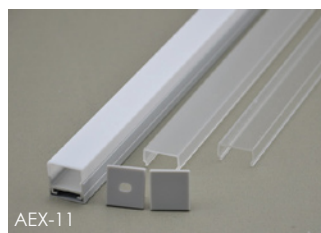

ALUMINIUM STRIP PROFILES

We carry a range of Aluminium strip profiles, so you can customise your LED strip lighting application, simply add your LED strip cut to the length you require and install it for a fully customised LED lighting application.

Product Code	Profile size	Profile length	Cover type	Recommended power supply	Recommended LED strip
AEX-1	12.2 x 8	2M	opal/clear/frosted	P1260	SMD6-1100-CW
AEX-2	12.2 x 8	2M	opal/clear/frosted	P1260	SMD6-1100-CW
AEX-5	16 x 16	2M	opal/clear/frosted	P1260	SMD6-1100-CW
AEX-6	16 x 16	2M	opal/clear/frosted	P1260	SMD6-1100-CW
AEX-11	20 x 19.7	2M	opal/clear/frosted	P1260	SMD6-1100-CW
AEX-20	41.98 x 35.5	2M	opal/clear/frosted	P1260	SMD6-1100-CW
AEX-21	52.3 x 8.2	2M	opal/clear/frosted	P1260	SMD6-1100-CW
AEX-22	48 x 26.7	2M	opal/clear/frosted	P1260	SMD6-1100-CW