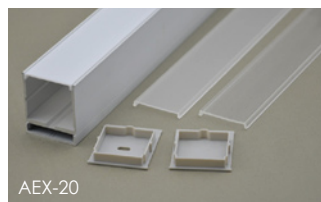

ALUMINIUM STRIP PROFILES

We carry a range of Aluminium strip profiles, so you can customise your LED strip lighting application, simply add your LED strip cut to the length you require and install it for a fully customised LED lighting application.

Product Code	Profile size	Profile length	Cover type	Recommended power supply	Recommended LED strip
AEX-1	12.2 x 8	2M	opal/clear/frosted	P1260	SMD6-1100-CW
AEX-2	12.2 x 8	2M	opal/clear/frosted	P1260	SMD6-1100-CW
AEX-5	16 x 16	2M	opal/clear/frosted	P1260	SMD6-1100-CW
AEX-6	16 x 16	2M	opal/clear/frosted	P1260	SMD6-1100-CW
AEX-11	20 x 19.7	2M	opal/clear/frosted	P1260	SMD6-1100-CW
AEX-20	41.98 x 35.5	2M	opal/clear/frosted	P1260	SMD6-1100-CW
AEX-21	52.3 x 8.2	2M	opal/clear/frosted	P1260	SMD6-1100-CW
AEX-22	48 x 26.7	2M	opal/clear/frosted	P1260	SMD6-1100-CW

AEX-11