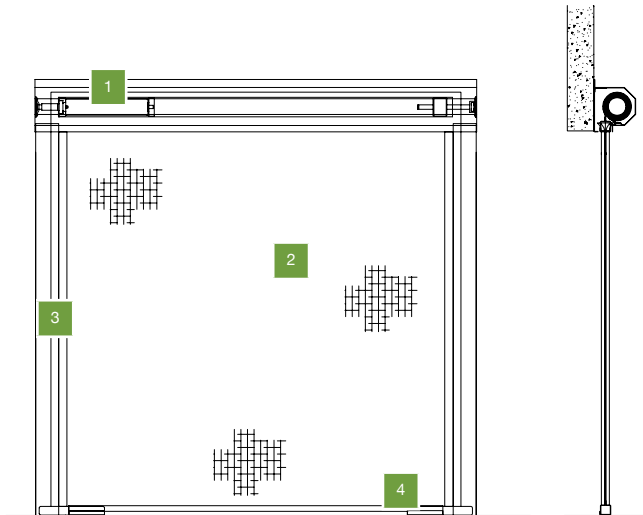

Vii® Fire FM

The Vii Fire product range are limited to a maximum width of 3 metres and a maximum drop of 3 metres. This range of products was introduced for use in domestic homes and areas of buildings where a compact headbox is required. Fire performance is similar to FireMaster®.

The full Vii Fire range is easy for a competent person to install and is the first and only 'plug and play' fire curtain system. Available in face fix and reveal fix headboxing options.

N.B. Face fix version shown

- 1 Headbox
- 2 Fabric Curtain
- 3 Side Guide Assembly
- 4 Bottom Bar

Barrier Construction

When supplied the Vii® Fire is completely assembled ready to direct fix to the building structure. Both the face fix and reveal fix boxing and guides have external fixing locations for ease of installation. No assembly on site required. An optional sill can be supplied for window applications.

Material Finish

Metalwork is zinc coated mild steel. This can be painted on site or powdercoated to DULUX or RAL colours.

Controls

Are 'plug and play' and are pre-commissioned with all additional functionality available in a standard offering. A cheaper, alarm input only control panel is also available.

Benefits

- 'Plug and Play' pre-commissioned control system
- Pre-assembled allows for fast installation
- Face fix and reveal fix options
- Light weight and compact solution is more aesthetically pleasing than shutters or doors

Test / Reset

Test is by simulated alarm signal or using the test function on the control panel. By default Vii® Fire will automatically reset after the alarm signal is cleared.

Fabric

The curtain material is a satin weave fibreglass fabric with a silver polyurethane coating on both sides and integral stainless wire. It is 0.54mm thick, and weighs approximately 690g/m² in its finished form.

Fire Rating

Up to 2 hours fire integrity to AS1530.4. Assessment report CSIRO FCO-2902/4105

Incident Irradiance on Unexposed Face

Time (mins)	I₀ - 0mm	I₁₀₀₀ - 1,000mm
0	0.00	0.00
15	16.32	12.00
30	23.12	17.00
60	32.64	24.00
120	48.97	36.00

coopers

EST. 1983