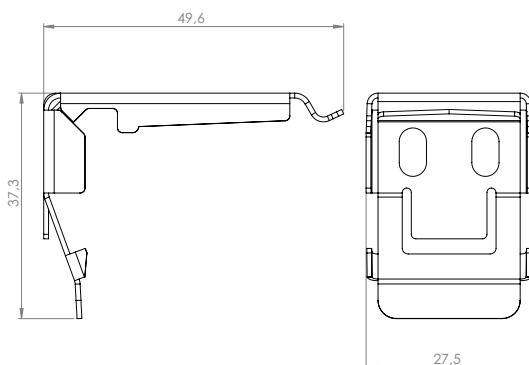

Universal Installation Bracket - Face or Reveal Fixing

POWERED BY
eve. | MOTIONBLINDS