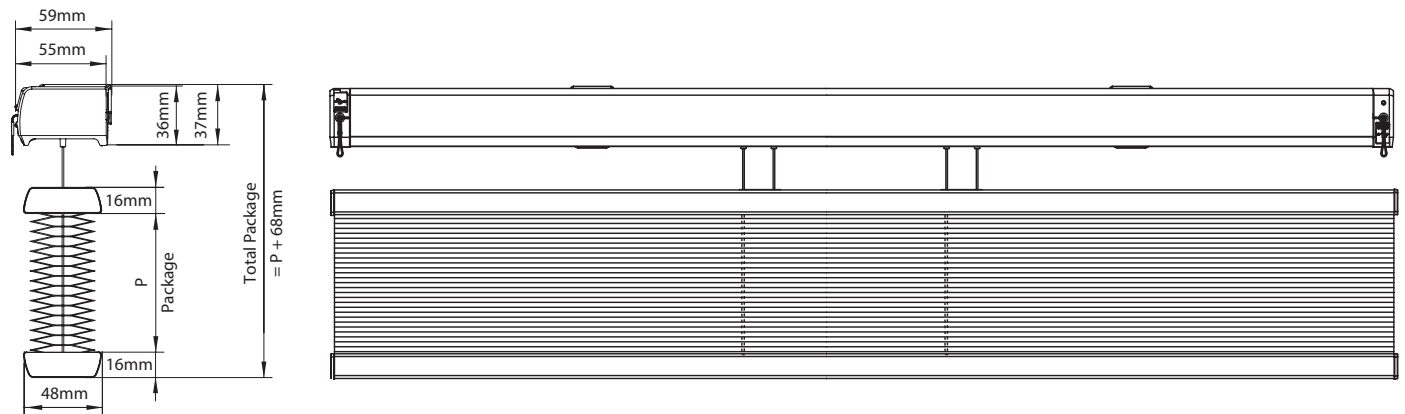

DUO 45mm Motorised Cellular Blind

System Diagram

DUO Motorised 45mm Cellular Blind

Motorisation Options

Motor Type	Type	Wireless Eve MotionBlinds
		12V DC | 0.6Nm | 34rpm - speed selectable via APP | 65dB at 34rpm
	Technology	Wireless | Thread | Matter
	Control Options	Hand Pull | Remote Control | Smartphone APP | Wireless wall and desktop switches
	Power Supply	Battery
	Input	USB-C 5V
	Torque	0.6 Nm
	Speed	34 rpm
	Battery Capacity	8.3Wh 750mAh
Controls	Options	1 & 4 CH Wireless Wall Switch | 4CH Wireless Desktop Switch | 1, 4, 15 CH Remote Control
	Smart Home	EVE Motion Blinds Smartphone APP | Apple HomeKit