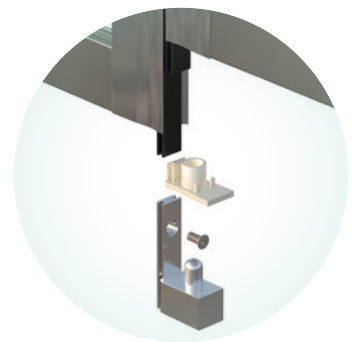

The Affinity Full Opening Pivot inserts into the back edge of the door, ensuring a full opening door for all shower screen applications.

This unique pivot system is available in 18mm and 12mm wide pivot options.

# affinity12

FULLY FRAMED SILL-LESS

Pictured: Sill-less Corner Entry

A unique 12mm concealed pivot,  
inserts into a two part extrusion.

\*Also available with a framed sill.