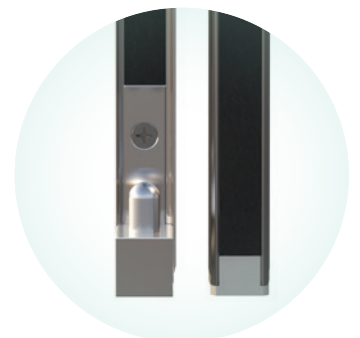

affinity12

SEMI-FRAMELESS MULTI-FOLD BATH SCREEN

Available in:

- Semi-frameless
- Fully Framed
- Multi-fold
- Single Swing