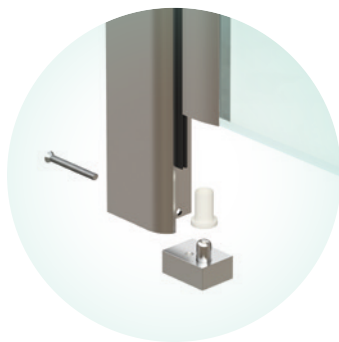

The Affinity Full Opening Pivot inserts into the back edge of the door, ensuring a full opening door for all shower screen applications.

This unique pivot system is available in 18mm and 12mm wide pivot options.

## Handle Options:

TS25x13-250 (pictured above) is available in Polished Chrome, Brushed Satin and Black.

RK25-3 Double Pull knob Supplied standard with all screens.

Refer to danmac website for more handle options.