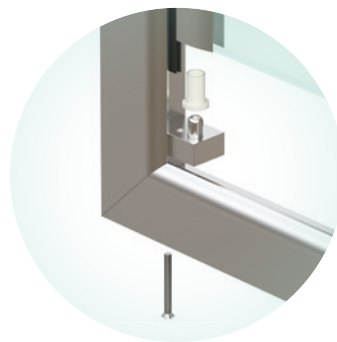

affinity18

SEMI-FRAMELESS SILL-LESS

Handle Options:

TS25x13-250 (pictured above) is available in Polished Chrome, Brushed Satin and Black.

RK25-3 Double Pull knob Supplied standard with all screens.

Refer to danmac website for more handle options.

With Sill