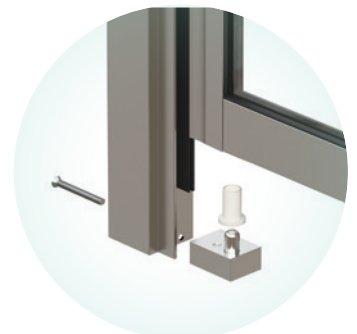

The Affinity Full Opening Pivot inserts into the back edge of the door, ensuring a full opening door for all shower screen applications.

This unique pivot system is available in 18mm and 12mm wide pivot options.

# affinity18

FULLY FRAMED

Pictured: Sill-less Closer Panel

Full Length  
Captive Magnet

With Sill

Sill-less