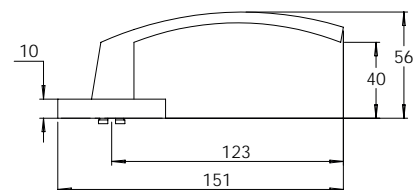

madinoz MDZ L116Z

FINISH AVAILABLE IN **SSS** **PSS**