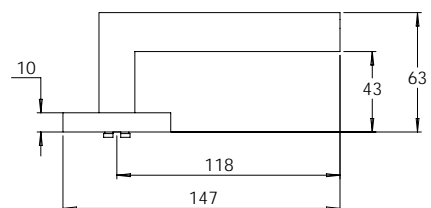

**madinoz MDZ L85T**

FINISH AVAILABLE IN **SSS** **PSS**

**madinoz MDZ L85T-PV**

**madinoz MDZ L85TZ**

FINISH AVAILABLE IN **SSS** **PSS**

**madinoz MDZ L85T-PVZ**

Material Marine Grade 316 Stainless Steel

**madinoz MDZ L20**