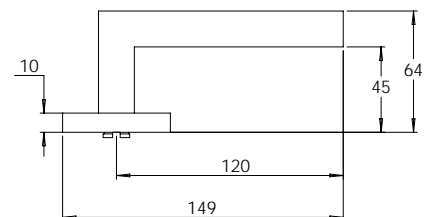

**madinoz MDZ L75-PVZ**

Material Marine Grade 316 Stainless Steel

**madinoz MDZ L80**

FINISH AVAILABLE IN  

**madinoz MDZ L80-PV**

**madinoz MDZ L80Z**

FINISH AVAILABLE IN  

**madinoz MDZ L80-PVZ**