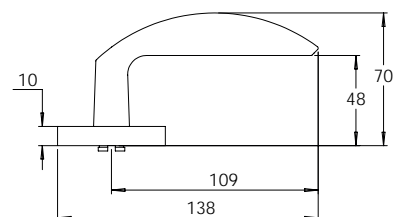

madinoz MDZ L25-PVZ