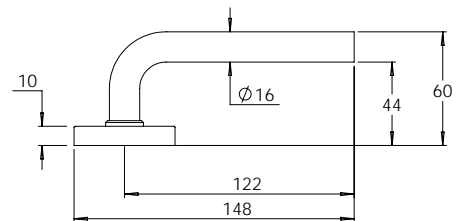

madinoz MDZ L40T-PV