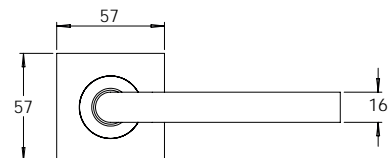

**madinoz MDZ L40T**

FINISH AVAILABLE IN **SSS** **PSS**

**madinoz MDZ L40T-PV**

**madinoz MDZ L40TZ**

FINISH AVAILABLE IN **SSS** **PSS**

**madinoz MDZ L40T-PVZ**

Material Tubular 316 Stainless Steel

**madinoz MDZ L45T**