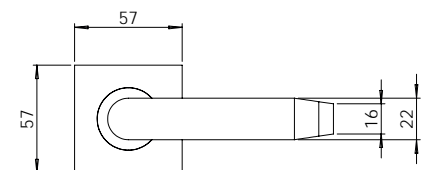

madinoz MDZ L37Z

FINISH AVAILABLE IN **SSS** **PSS**