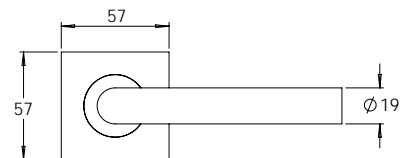

**madinoz MDZ L75T-PVZ**

Material Tubular 316 Stainless Steel

**madinoz MDZ L80T**

FINISH AVAILABLE IN **SSS** **PSS**

**madinoz MDZ L80T-PV**

**madinoz MDZ L80TZ**

FINISH AVAILABLE IN **SSS** **PSS**

**madinoz MDZ L80T-PVZ**