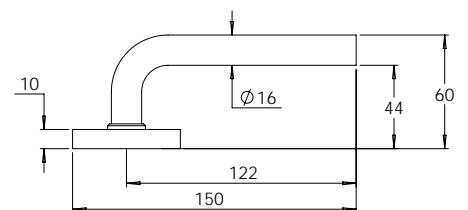

FINISH AVAILABLE IN **SSS** **PSS**

**madinoz MDZ L40-PV**

**madinoz MDZ L40Z**

FINISH AVAILABLE IN **SSS** **PSS**

**madinoz MDZ L40-PVZ**

Material Marine Grade 316 Stainless Steel

**madinoz MDZ L45**

FINISH AVAILABLE IN **SSS** **PSS**