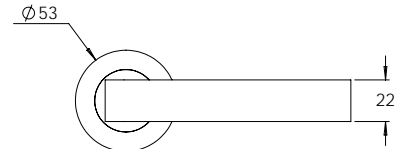

Material Marine Grade 316 Stainless Steel

madinoz MDZ L117

FINISH AVAILABLE IN **SSS** **PSS**