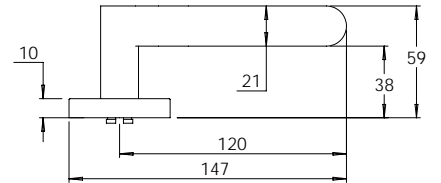

madinoz MDZ L114-PV