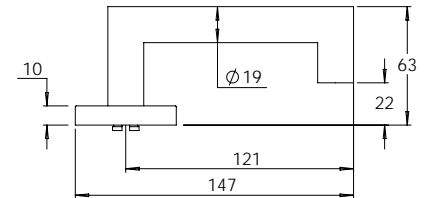

madinoz MDZ L81T-PV