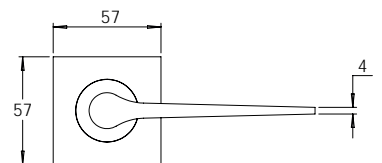

FINISH AVAILABLE IN **SSS** **PSS**

**madinoz MDZ L32-PVZ**

Material Marine Grade 316 Stainless Steel

**madinoz MDZ L34**

FINISH AVAILABLE IN **SSS** **PSS**

**madinoz MDZ L34-PV**

**madinoz MDZ L34Z**

FINISH AVAILABLE IN **SSS** **PSS**