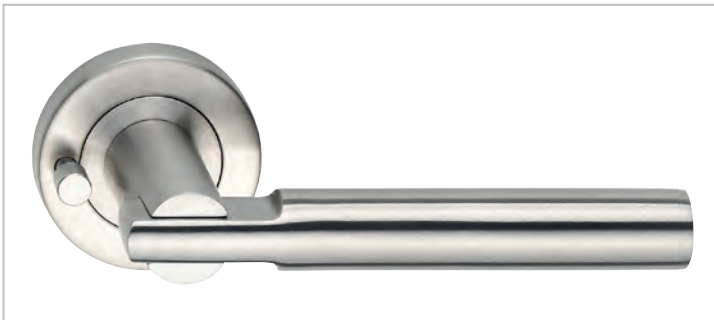

**madinoz MDZ L101-PV**

**madinoz MDZ L101Z**

FINISH AVAILABLE IN **SSS** **PSS**

**madinoz MDZ L101-PVZ**

Material Marine Grade 316 Stainless Steel

**madinoz MDZ L105**

FINISH AVAILABLE IN **SSS** **PSS**

**madinoz MDZ L105-PV**