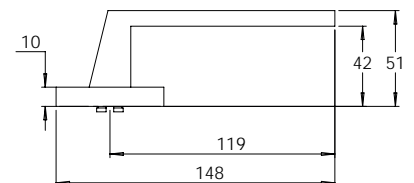

madinoz MDZ L117-PVZ