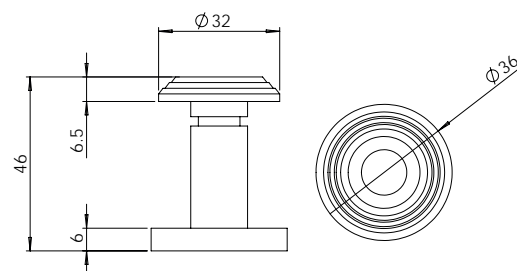

**MDZ OC**

**MDZ TT**

**MDZ TT01**

**MDZ TT02**

**MDZ TT05**

**MDZ TT06**

**MDZ DV01**

NOTE:  
Viewing angle 120°. To suit 34 to 50mm door thickness