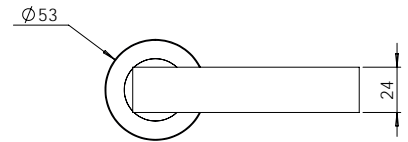

Material Marine Grade 316 Stainless Steel

madinoz MDZ L120

FINISH AVAILABLE IN **SSS** **PSS**