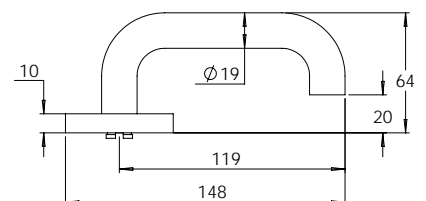

madinoz MDZ L75-PVZ