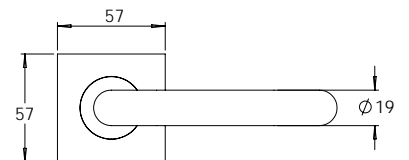

FINISH AVAILABLE IN **SSS** **PSS**

**madinoz MDZ L70T-PVZ**

Material Tubular 316 Stainless Steel

**madinoz MDZ L75T**

FINISH AVAILABLE IN **SSS** **PSS**

**madinoz MDZ L75T-PV**

**madinoz MDZ L75TZ**

FINISH AVAILABLE IN **SSS** **PSS**