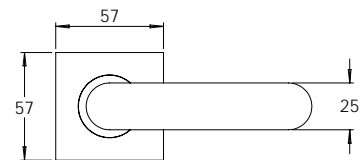

madinoz MDZ L110Z

FINISH AVAILABLE IN **SSS** **PSS**