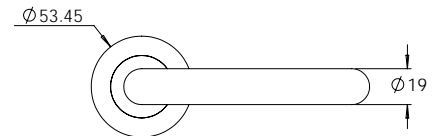

Material Tubular 316 Stainless Steel

madinoz MDZ L81T

FINISH AVAILABLE IN **SSS** **PSS**