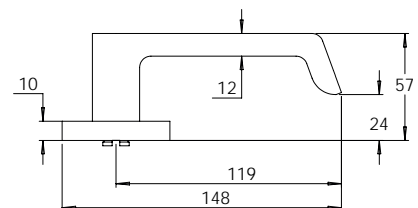

madinoz MDZ L21-PVZ