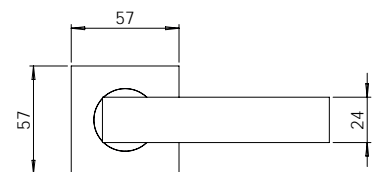

madinoz MDZ L120Z

FINISH AVAILABLE IN **SSS** **PSS**