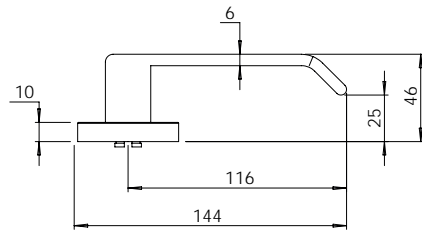

madinoz MDZ L39-PV