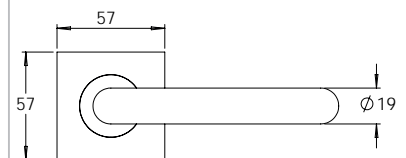

Material Tubular 316 Stainless Steel

**madinoz MDZ L81T**

FINISH AVAILABLE IN **SSS** **PSS**

**madinoz MDZ L81T-PV**

**madinoz MDZ L81TZ**

FINISH AVAILABLE IN **SSS** **PSS**

**madinoz MDZ L81T-PVZ**

Material Tubular 316 Stainless Steel