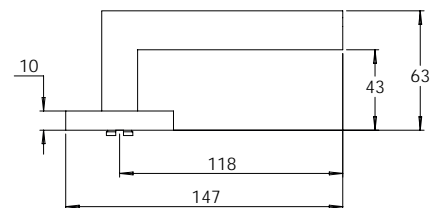

madinoz MDZ L85-PVZ