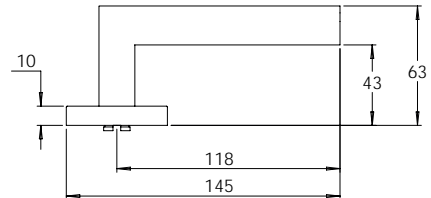

madinoz MDZ L85T-PV