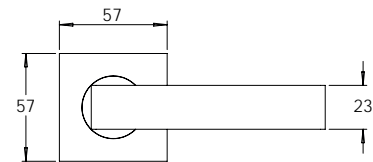

madinoz MDZ L101Z

FINISH AVAILABLE IN **SSS** **PSS**