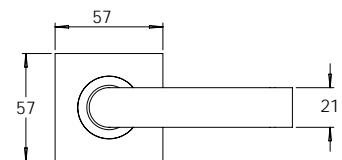

FINISH AVAILABLE IN **SSS** **PSS**

**madinoz MDZ L20-PV**

**madinoz MDZ L20Z**

FINISH AVAILABLE IN **SSS** **PSS**

**madinoz MDZ L20-PVZ**

Material Marine Grade 316 Stainless Steel

**madinoz MDZ L21**

FINISH AVAILABLE IN **SSS** **PSS**