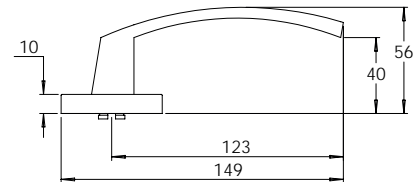

Material Marine Grade 316 Stainless Steel

madinoz MDZ L116

FINISH AVAILABLE IN **SSS** **PSS**