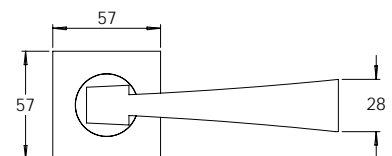

madinoz MDZ L116Z

FINISH AVAILABLE IN **SSS** **PSS**