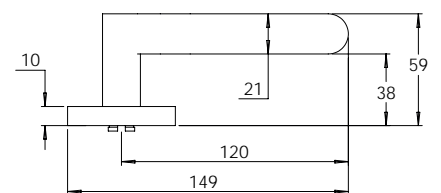

madinoz MDZ L114-PVZ