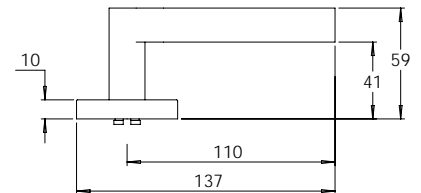

madinoz MDZ L34-PV