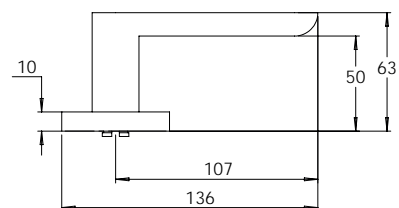

madinoz MDZ L110-PVZ