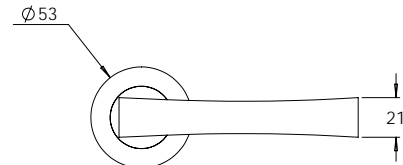

Material Marine Grade 316 Stainless Steel

madinoz MDZ L118

FINISH AVAILABLE IN **SSS** **PSS**