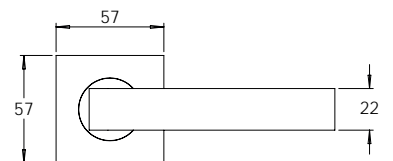

madinoz MDZ L117Z

FINISH AVAILABLE IN **SSS** **PSS**