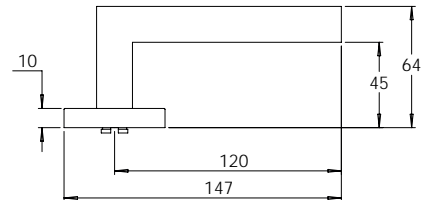

**madinoz MDZ L75-PVZ**

Material Marine Grade 316 Stainless Steel

**madinoz MDZ L80**

FINISH AVAILABLE IN  

**madinoz MDZ L80-PV**

**madinoz MDZ L80Z**

FINISH AVAILABLE IN  

**madinoz MDZ L80-PVZ**