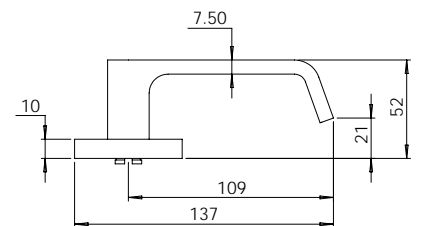

madinoz MDZ L37-PVZ