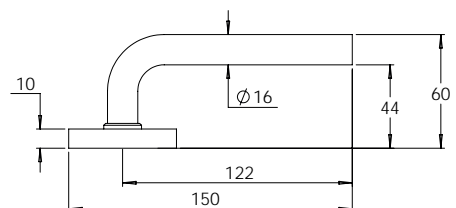

**madinoz MDZ L40T**

FINISH AVAILABLE IN **SSS** **PSS**

**madinoz MDZ L40T-PV**

**madinoz MDZ L40TZ**

FINISH AVAILABLE IN **SSS** **PSS**

**madinoz MDZ L40T-PVZ**

Material Tubular 316 Stainless Steel

**madinoz MDZ L45T**