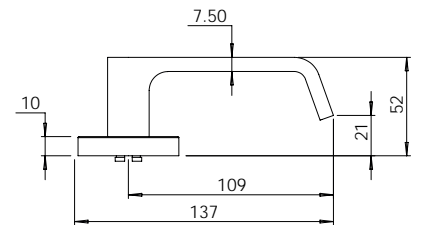

madinoz MDZ L37-PV