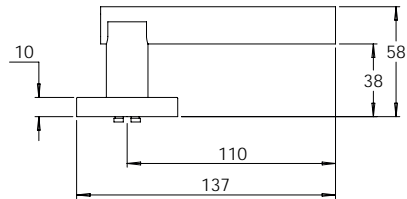

**madinoz MDZ L34-PVZ**

Material Marine Grade 316 Stainless Steel

**madinoz MDZ L36**

FINISH AVAILABLE IN **SSS** **PSS**

**madinoz MDZ L36-PV**

**madinoz MDZ L36Z**

FINISH AVAILABLE IN **SSS** **PSS**

**madinoz MDZ L36-PVZ**