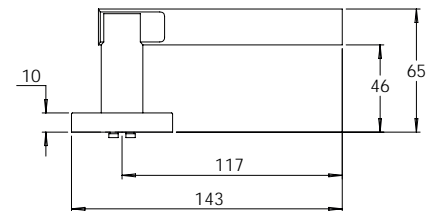

madinoz MDZ L105-PV