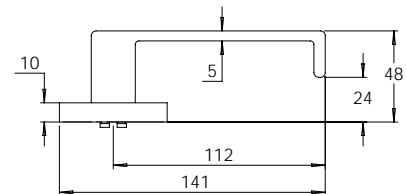

madinoz MDZ L101-PVZ