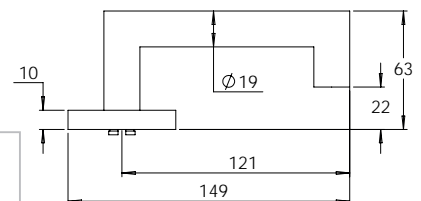

Material Tubular 316 Stainless Steel

**madinoz MDZ L81T**

FINISH AVAILABLE IN **SSS** **PSS**

**madinoz MDZ L81T-PV**

**madinoz MDZ L81TZ**

FINISH AVAILABLE IN **SSS** **PSS**

**madinoz MDZ L81T-PVZ**

Material Tubular 316 Stainless Steel