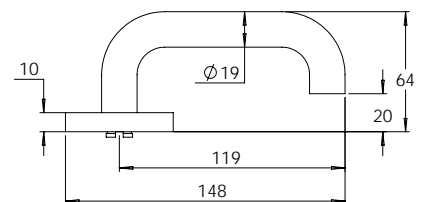

madinoz MDZ L75T-PVZ