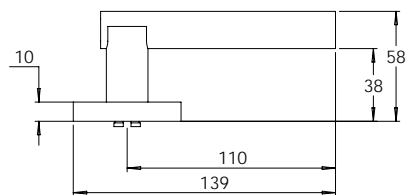

madinoz MDZ L36-PVZ