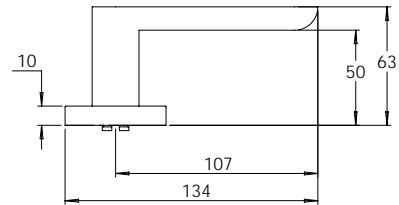

madinoz MDZ L110-PV