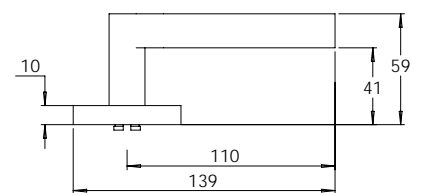

madinoz MDZ L34-PVZ