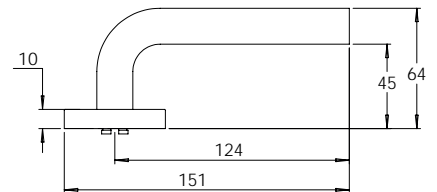

madinoz MDZ L45T-PV