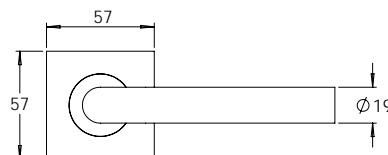

madinoz MDZ L45Z

FINISH AVAILABLE IN **SSS** **PSS**