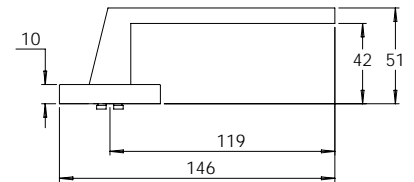

madinoz MDZ L117-PV