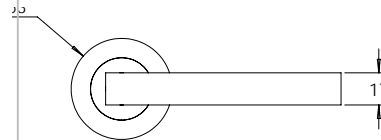

Material Marine Grade 316 Stainless Steel

madinoz MDZ L90

FINISH AVAILABLE IN **SSS** **PSS**