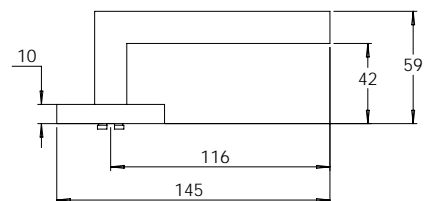

madinoz MDZ L90-PVZ