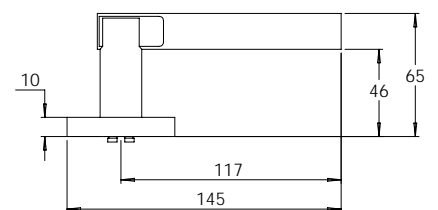

madinoz MDZ L105-PVZ