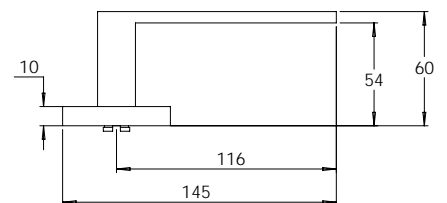

madinoz MDZ L100-PVZ