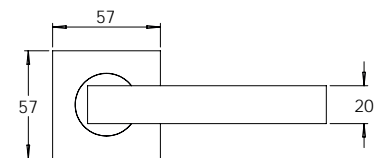

madinoz MDZ L100Z

FINISH AVAILABLE IN **SSS** **PSS**