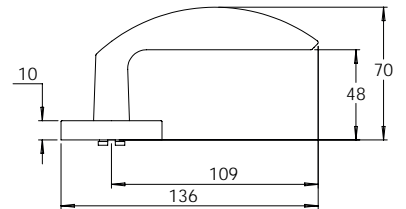

madinoz MDZ L25-PV