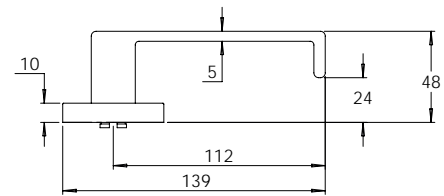

madinoz MDZ L101-PV