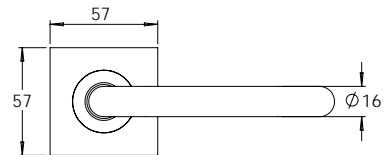

madinoz MDZ L70TZ

FINISH AVAILABLE IN **SSS** **PSS**