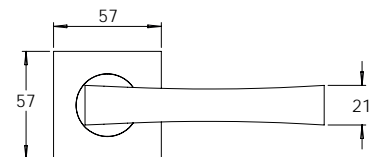

madinoz MDZ L118Z

FINISH AVAILABLE IN **SSS** **PSS**