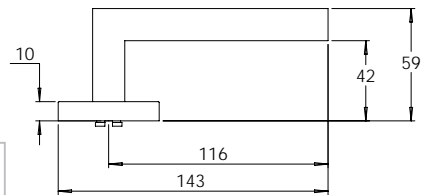

madinoz MDZ L90-PV