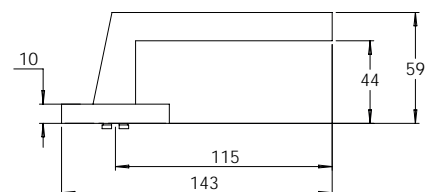

madinoz MDZ L118-PVZ