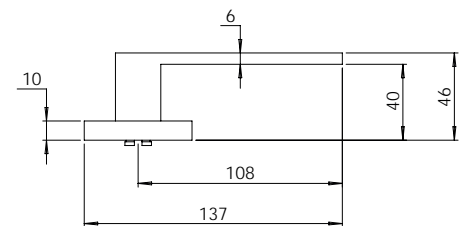

madinoz MDZ L120-PVZ