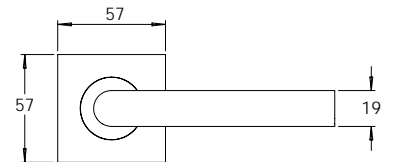

Material Marine Grade 316 Stainless Steel

**madinoz MDZ L85**

FINISH AVAILABLE IN **SSS** **PSS**

**madinoz MDZ L85-PV**

**madinoz MDZ L85Z**

FINISH AVAILABLE IN **SSS** **PSS**

**madinoz MDZ L85-PVZ**

Material Marine Grade 316 Stainless Steel