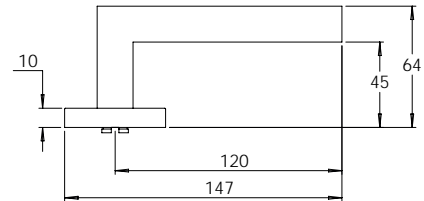

**madinoz MDZ L75T-PVZ**

Material Tubular 316 Stainless Steel

**madinoz MDZ L80T**

FINISH AVAILABLE IN **SSS** **PSS**

**madinoz MDZ L80T-PV**

**madinoz MDZ L80TZ**

FINISH AVAILABLE IN **SSS** **PSS**

**madinoz MDZ L80T-PVZ**