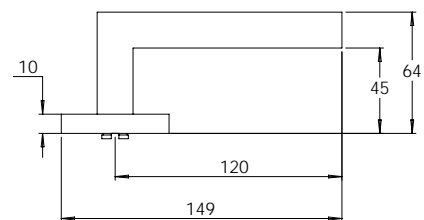

**madinoz MDZ L75T-PVZ**

Material Tubular 316 Stainless Steel

**madinoz MDZ L80T**

FINISH AVAILABLE IN **SSS** **PSS**

**madinoz MDZ L80T-PV**

**madinoz MDZ L80TZ**

FINISH AVAILABLE IN **SSS** **PSS**

**madinoz MDZ L80T-PVZ**