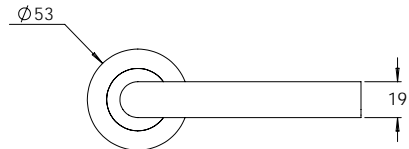

Material Tubular 316 Stainless Steel

madinoz MDZ L85T

FINISH AVAILABLE IN **SSS** **PSS**