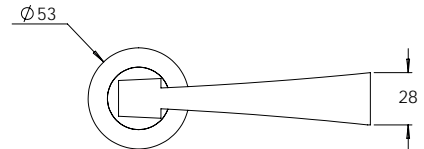

Material Marine Grade 316 Stainless Steel

madinoz MDZ L116

FINISH AVAILABLE IN **SSS** **PSS**