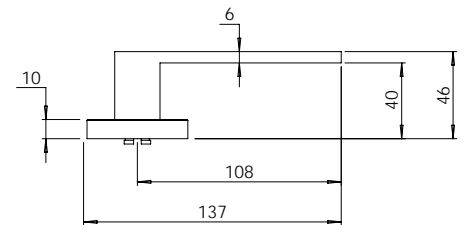

madinoz MDZ L120-PV