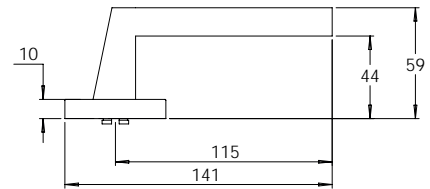

madinoz MDZ L118-PV