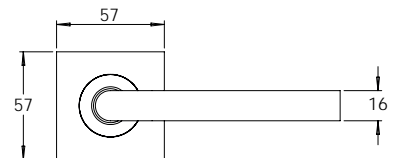

FINISH AVAILABLE IN **SSS** **PSS**

**madinoz MDZ L40-PV**

**madinoz MDZ L40Z**

FINISH AVAILABLE IN **SSS** **PSS**

**madinoz MDZ L40-PVZ**

Material Marine Grade 316 Stainless Steel

**madinoz MDZ L45**

FINISH AVAILABLE IN **SSS** **PSS**