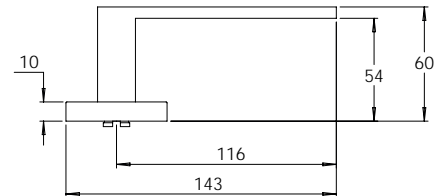

madinoz MDZ L100-PV