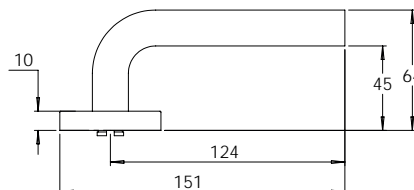

madinoz MDZ L45-PV