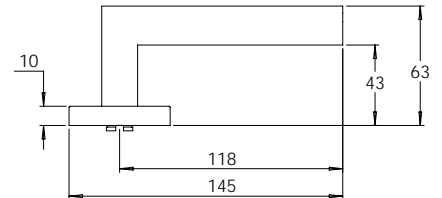

madinoz MDZ L85-PV