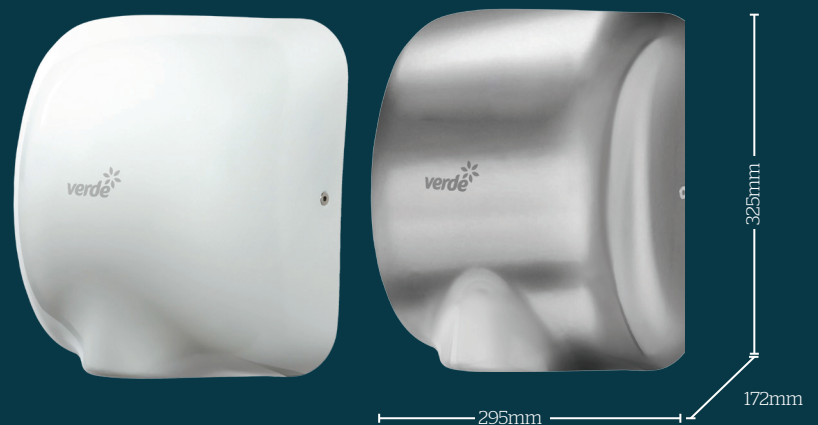

Verde Mighty

Cut your paper costs with our fast, hygienic and environmentally friendly hand dryers.

White

**Dries Hands Mighty fast -
7-10 Seconds**

**Made from Mighty
strong Stainless Steel**

**Comes in many Mighty
colours - to order**

Head Office
Unit 15 / 59 Keys Road
Moorabbin 3189
Victoria Australia
Tel +61 3 9773 6077

verdesolutions.com.au

The Verdé edge

Verdé hand dryers are designed as a versatile solution to suit a range of uses and locations. Our unique technology is incorporated into different formats and styles so you can select the product that best meets your needs.

Verdé Mighty

White and Stainless Steel

Specifications

| | |
|-------------------------|------------------|
| MODEL: | 2801 No 14030001 |
| WIND SPEED: | 60/105m/s |
| VOLTAGE: | 220-240V |
| HEATING POWER: | 800-950W |
| PHASE: | Single Phase |
| SENSING DISTANCE: | 9-15cm |
| INPUT: | 1400-1650W |
| PROTECTION CLASS: | IPX3 ESV 140780 |
| TEMPERATURE CONTROLLER: | 85°C |
| CURRENT FUSE: | 10A |
| HEIGHT: | 325MM |
| WIDTH: | 295MM |
| DEPTH: | 172MM |
| WEIGHT: | 4.3KG |