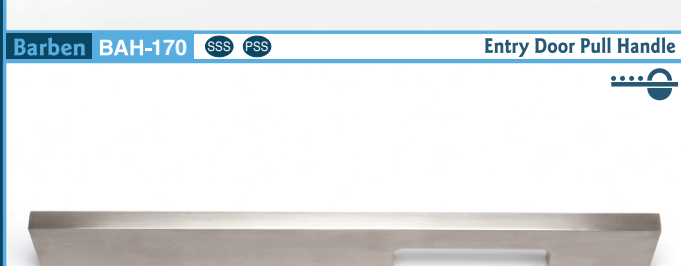

Barben BAH-167 SSS PPS Entry Door Pull Handle

Barben BAH-168 SSS PPS Entry Door Pull Handle

Barben BAH-169 SSS PPS Entry Door Pull Handle

Barben BAH-170 SSS PPS Entry Door Pull Handle

Barben BAH-171 SSS PPS Entry Door Pull Handle