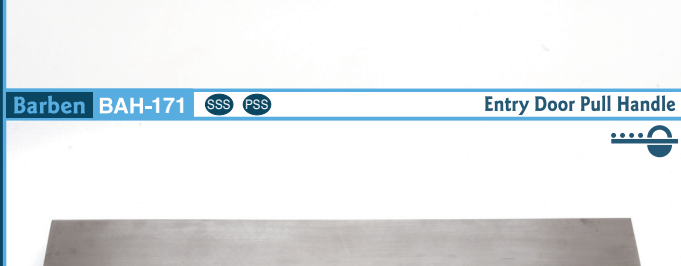

Barben BAH-167 SSS PPS Entry Door Pull Handle

Barben BAH-168 SSS PPS Entry Door Pull Handle

Barben BAH-169 SSS PPS Entry Door Pull Handle

Barben BAH-170 SSS PPS Entry Door Pull Handle

Barben BAH-171 SSS PPS Entry Door Pull Handle