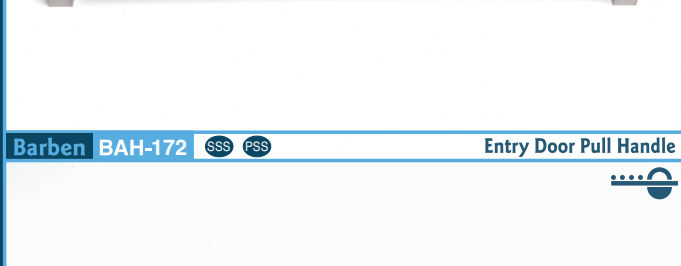

Barben BAH-173 SSS PPS Entry Door Pull Handle