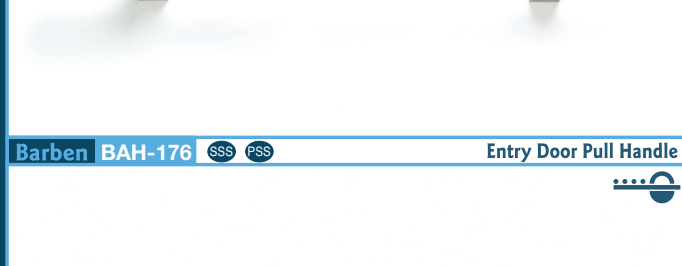

Barben BAH-172 SSS PPS Entry Door Pull Handle

Barben BAH-173 SSS PPS Entry Door Pull Handle

Barben BAH-174 SSS PPS Entry Door Pull Handle

Barben BAH-175 SSS PPS Entry Door Pull Handle

Barben BAH-176 SSS PPS Entry Door Pull Handle