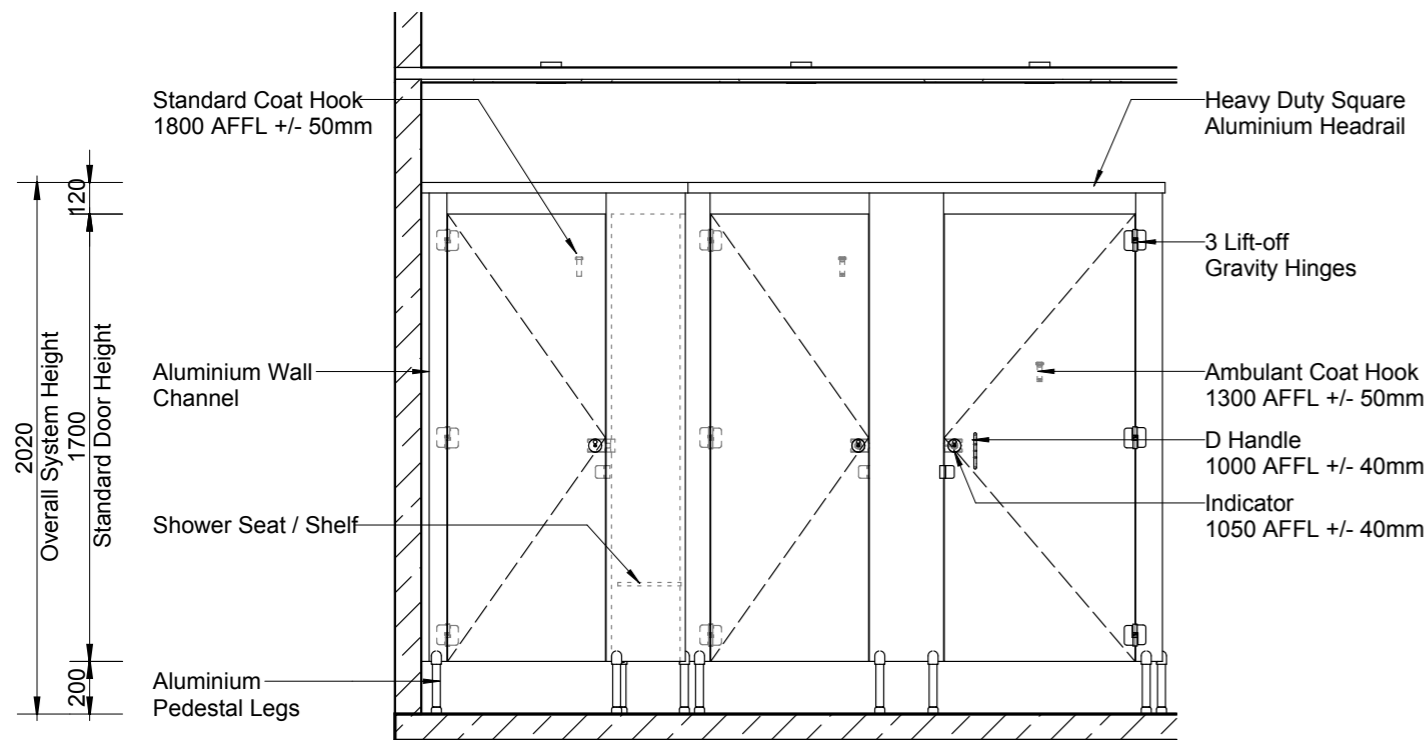

# Pedestal Mount Overhead Braced (POB)

Plan

Standard Pedestal Mount Detail

Optional Setback Pedestal Mount Detail

Elevation

Section

**Cubicles**  
**10 Year**  
Limited  
Warranty