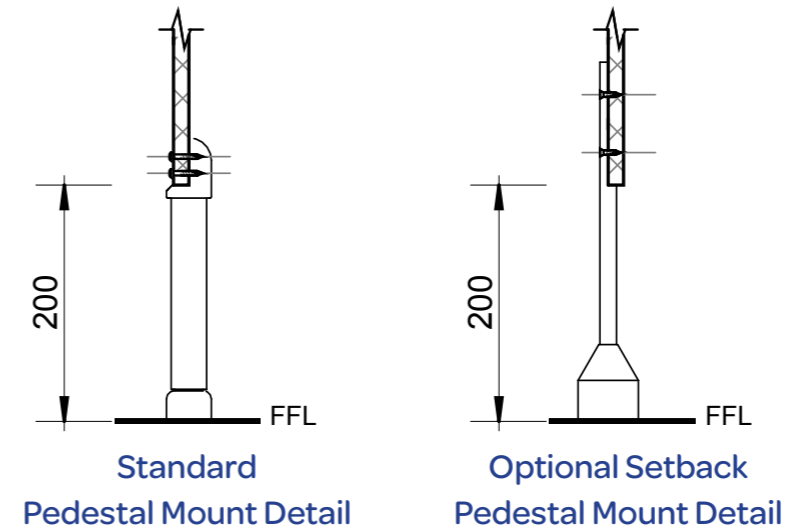

Pedestal Mount Overhead Braced partitioning system is low-cost, easy to install and clean.

Standard pedestal leg

Optional setback pedestal leg

All Duracube® panels and doors are constructed with Durasafe® 13mm compact laminate.

# Pedestal Mount Overhead Braced (POB)

Plan

Standard Pedestal Mount Detail

Optional Setback Pedestal Mount Detail

Elevation

Section

**Cubicles**  
**10 Year**  
Limited  
Warranty