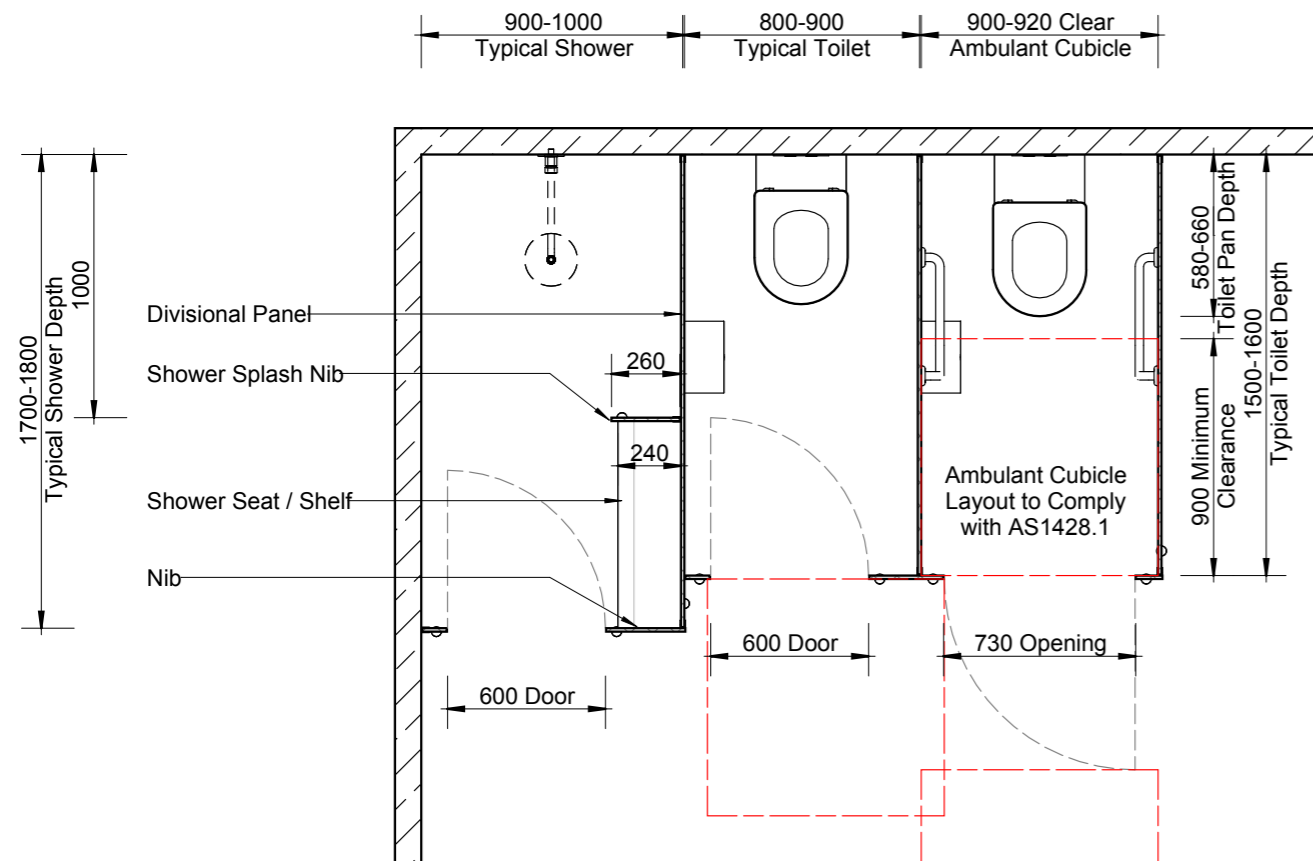

Pedestal Mount Overhead Braced partitioning system is low-cost, easy to install and clean.

Standard pedestal leg

Optional setback pedestal leg

All Duracube® panels and doors are constructed with Durasafe® 13mm compact laminate.

# Pedestal Mount Overhead Braced (POB)

Plan

Standard Pedestal Mount Detail

Optional Setback Pedestal Mount Detail

Elevation

Section

**Cubicles**  
**10 Year**  
Limited  
Warranty