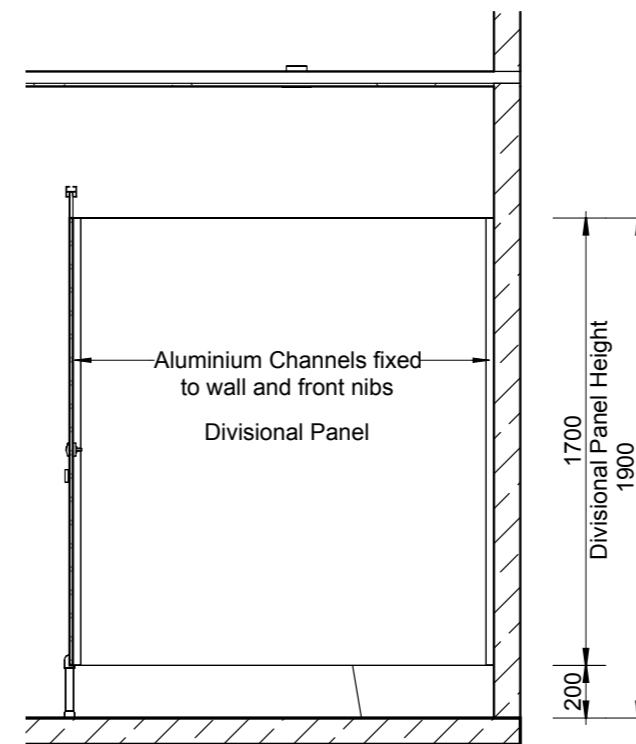

# Pedestal Mount Overhead Braced (POB)

Plan

Standard Pedestal Mount Detail

Optional Setback Pedestal Mount Detail

Elevation

Section

**Cubicles**  
**10 Year**  
Limited  
Warranty