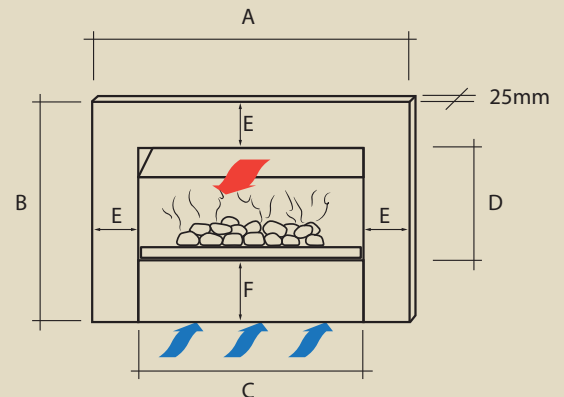

Universal 1050 Low Low with Stainless Nickel Trim

Cream

Bronze Nickel

Stainless Nickel

Black

Dimensions DIMENSIONS IN MILLIMETRES

JETMASTER UNIVERSAL LANDSCAPE TRIMS

	A	B	C	D	E	F
600 LOW	898	695	600	350	150	195
700SH LOW	998	695	700	350	150	195
700D	998	795	700	450	150	195
850 LOW	1148	795	850	450	150	195
1050 LOW LOW	1348	795	1050	450	150	195

Above table indicates trim sizes only. For firebox dimensions see Universal Insert specs.

For further information contact your nearest Jetmaster showroom

NSW	10 Martin Avenue, Arncliffe	02 9597 7222	QLD	59 Pineapple Street, Zillmere	07 3263 4955
NSW	167 Eastern Valley Way, Castlecrag	02 9958 1777	SA	19 Marlow Road, Keswick	08 8371 1222
NSW	3/10 Salisbury Road, Castle Hill	02 9680 7279	VIC	444 Swan Street, Richmond	03 9429 5573
NSW	17A Lyell Street, Mittagong	02 4872 2234	WA	277 Lord Street, East Perth	08 9228 2600
NSW	334 Brunner Road, Adamstown, Newcastle	02 4952 9299	EMAIL	sales@jetmaster.com.au VISIT www.jetmaster.com.au	