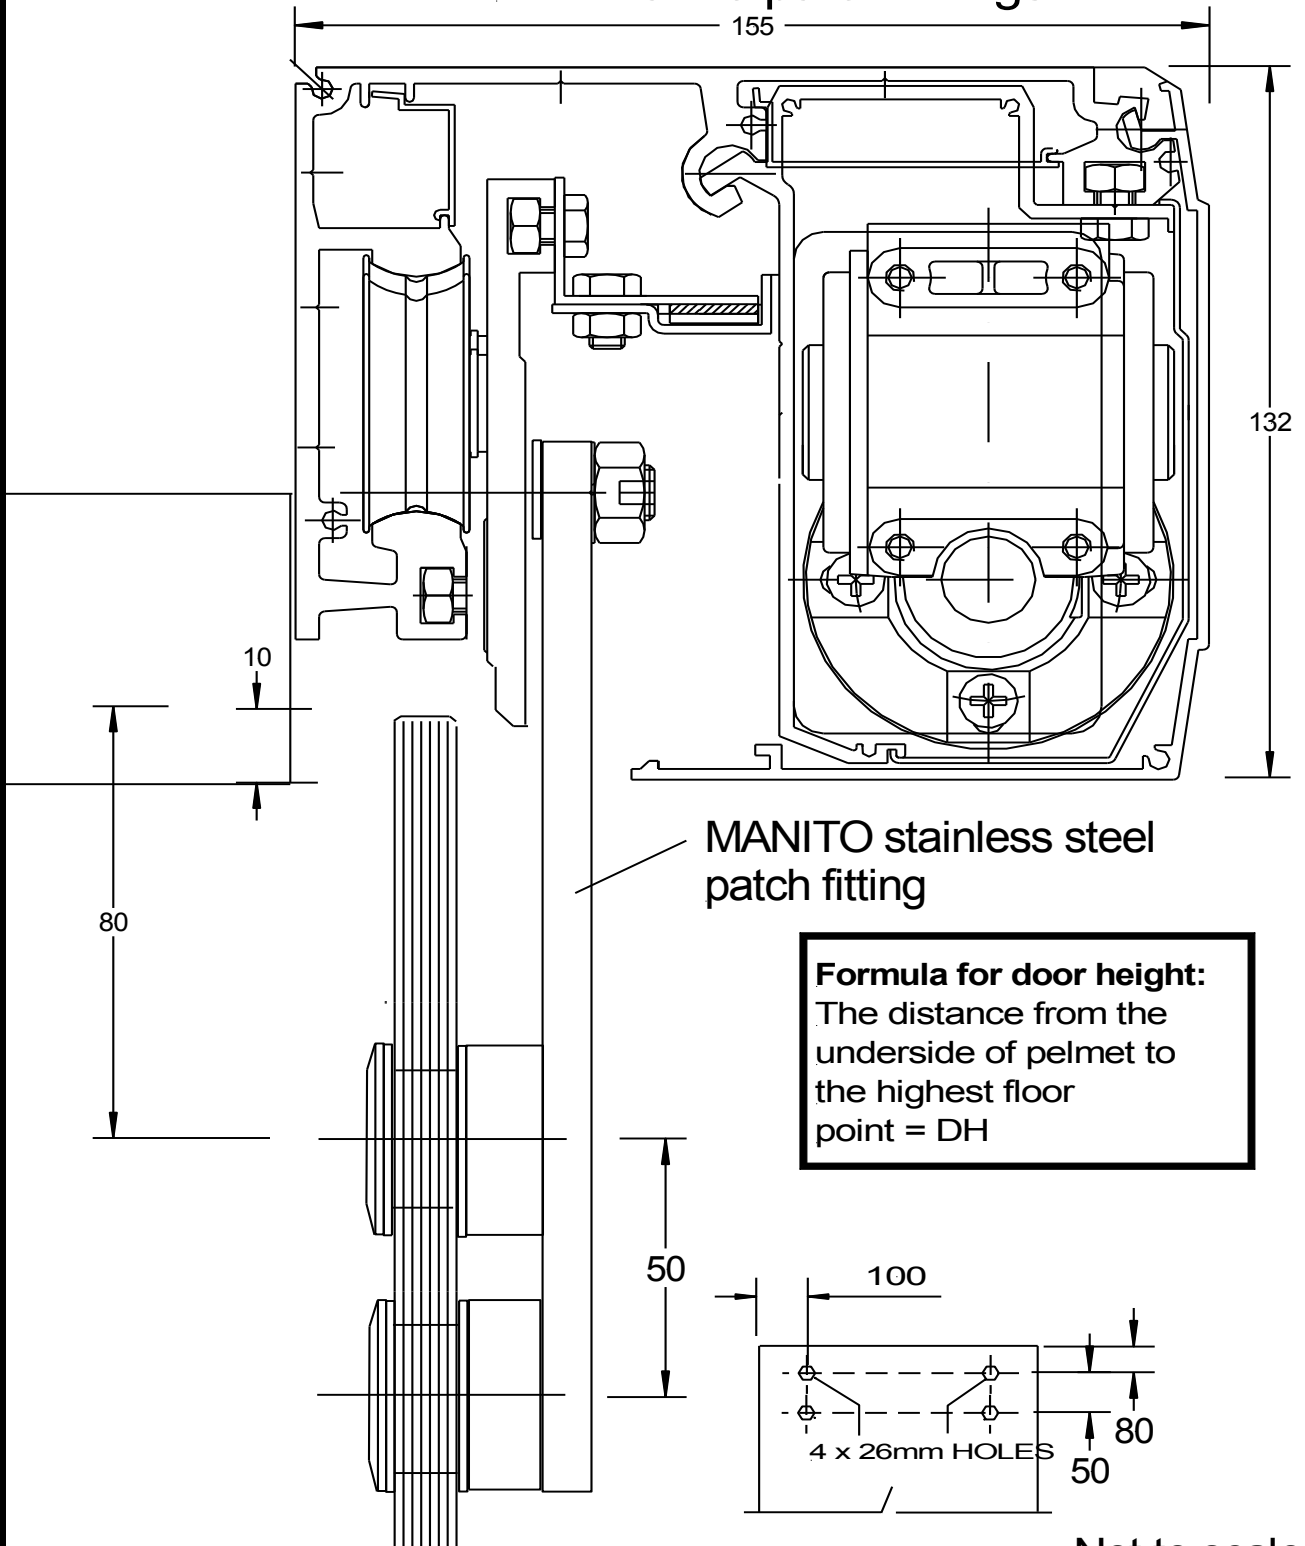

iDoor

with manito patch fittings

Not to scale