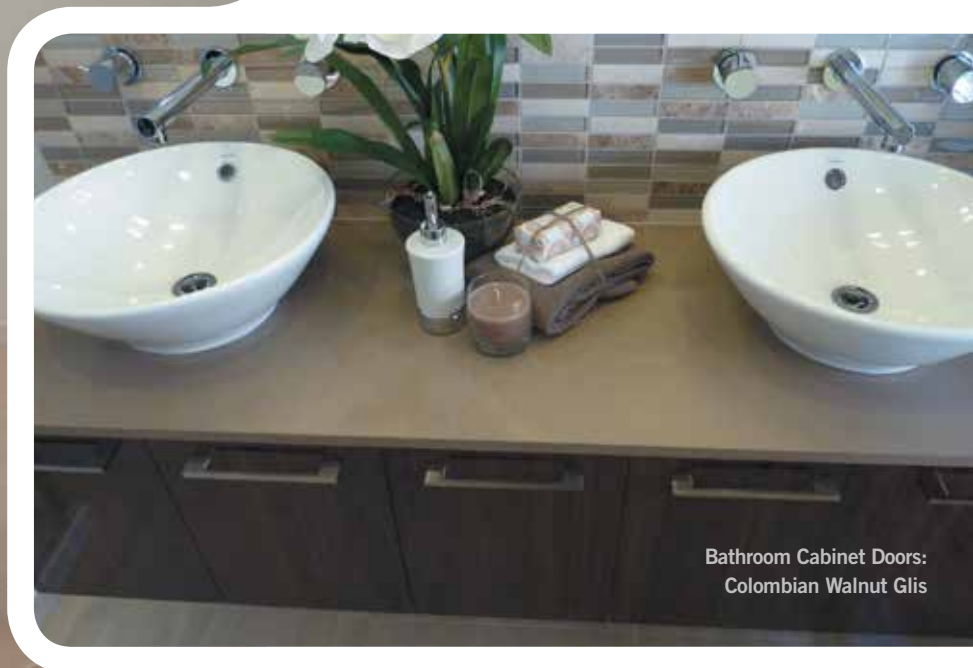

Bar front: Colombian Walnut Natura
Kitchen Doors/Draws: Pearl Bisque Stipple

Bathroom Cabinet Doors:
Colombian Walnut Glis

Front cover
Benchtop: Frosty White Mirage 20 Finish
Doors: Concept Oak Natura