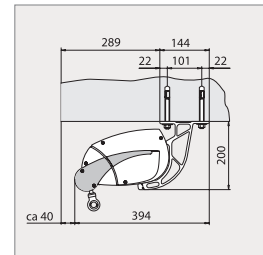

Ceiling/top mounting with a
Variovalance (dimensions in mm)