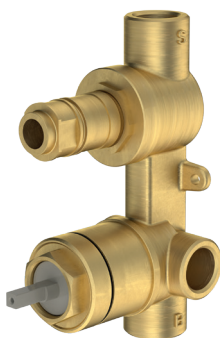

(Lead Free)  
99635F

---

**CAROMA EASYSWITCH  
UNIVERSAL BATH/SHOWER MIXER INWALL BODY**

(Lead Free)  
99651F

---

**CAROMA EASYSWITCH  
UNIVERSAL BATH/SHOWER MIXER  
WITH DIVERTER INWALL BODY**

99659

---