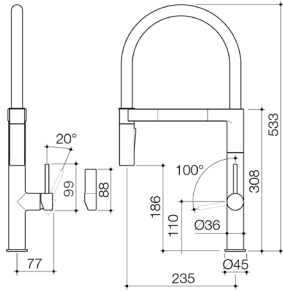

LIANO II PULL DOWN SINK MIXER WITH DUAL SPRAY

Chrome 96381C56A	Brushed Nickel 96381BN56A
Matte Black 96381B56A	Gunmetal 96381GM56A
Brushed Brass 96381BB56A	WELS 5 star rated, 6.0L/min, includes optional WELS 6 star rated, 4.5L/min