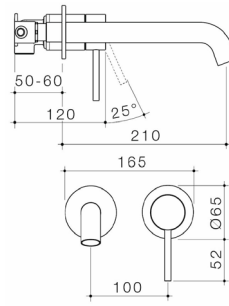

LIANO II 210MM WALL BASIN/BATH MIXER - 2 X ROUND COVER PLATES

Chrome (Lead Free)
96352C6AF

Matte Black (Lead Free)
96352B6AF

Brushed Brass (Lead Free)
96352BB6AF

Brushed Nickel (Lead Free)
96352BN6AF

Gunmetal (Lead Free)
96352GM6AF