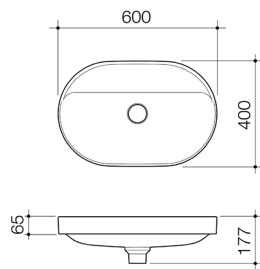

LIANO II 600MM PILL INSET BASIN WITH TAP LANDING

0 taphole	Matte Green (Special Order) 853100MG
White 853100W	Matte Grey (Special Order) 853100MGR
Matte White 853100MW	Matte Pink (Special Order) 853100MP
Matte Black 853100MB	Speckled (Special Order) 853100MS