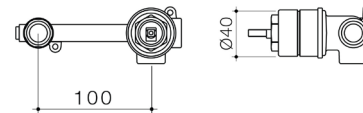

CAROMA EASYSWITCH UNIVERSAL WALL BASIN/BATH MIXER INWALL BODY

(Lead Free)
99635F