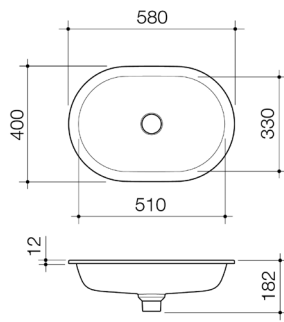

LIANO II 580MM PILL UNDER/OVER COUNTER BASIN

White 852900W	Matte Green (Special Order) 852900MG
Matte White 852900MW	Matte Grey (Special Order) 852900MGR
Matte Black 852900MB	Matte Pink (Special Order) 852900MP
	Speckled (Special Order) 852900MS