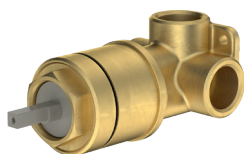

**CAROMA EASYSWITCH
UNIVERSAL BATH/SHOWER MIXER INWALL BODY**

(Lead Free)
99651F