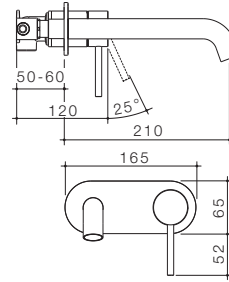

LIANO II 210MM WALL BASIN/BATH MIXER - ROUND COVER PLATE

Chrome (Lead Free)
96353C6AF

Matte Black (Lead Free)
96353B6AF

Brushed Brass (Lead Free)
96353BB6AF

Brushed Nickel (Lead Free)
96353BN6AF

Gunmetal (Lead Free)
96353GM6AF