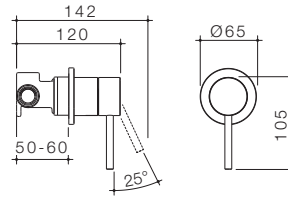

**LIANO II BATH SWIVEL OUTLET 220MM - ROUND COVER PLATE**

Chrome  
96376C

Matte Black  
96376B

Brushed Brass  
96376BB

Brushed Nickel  
96376BN

Gunmetal  
96376GM

**LIANO II BATH/SHOWER MIXER - ROUND COVER PLATE**