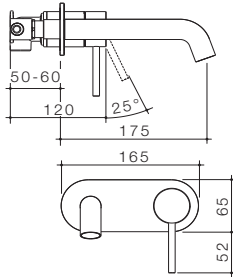

LIANO II 175MM WALL BASIN/BATH MIXER - ROUND COVER PLATE

Chrome (Lead Free)
96345C6AF

Matte Black (Lead Free)
96345B6AF

Brushed Brass (Lead Free)
96345BB6AF

Brushed Nickel (Lead Free)
96345BN6AF

Gunmetal (Lead Free)
96345GM6AF