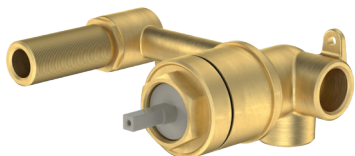

**CAROMA EASYSWITCH
UNIVERSAL WALL BASIN/BATH MIXER INWALL BODY**

(Lead Free)
99635F