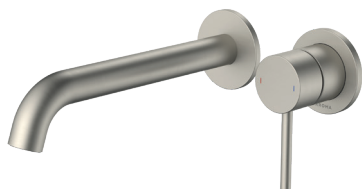

**LIANO II 210MM WALL BASIN/BATH MIXER
- 2 X ROUND COVER PLATES**

Chrome (Lead Free)
96352C6AF

Matte Black (Lead Free)
96352B6AF

Brushed Brass (Lead Free)
96352BB6AF

Brushed Nickel (Lead Free)
96352BN6AF

Gunmetal (Lead Free)
96352GM6AF