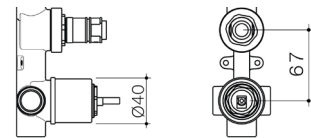

CAROMA EASYSWITCH UNIVERSAL BATH/SHOWER MIXER WITH DIVERTER INWALL BODY

99659