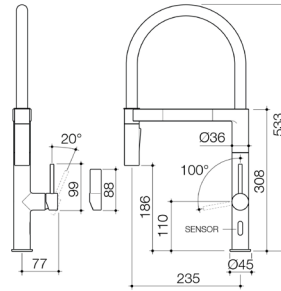

LIANO II PULL DOWN SENSOR SINK MIXER WITH DUAL SPRAY

Chrome 96385C56A	WELS 5 star rated, 6.0L/min, includes optional WELS 6 star rated, 4.5L/min