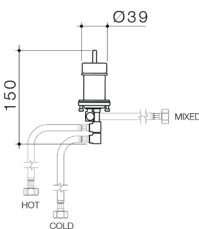

UNIVERSAL HOB MIXER BODY

(Lead Free)
99687F

CAROMA EASYSWITCH UNIVERSAL BATH/SHOWER MIXER INWALL BODY

(Lead Free)
99651F