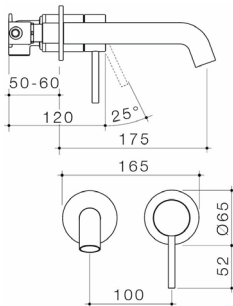

LIANO II 175MM WALL BASIN/BATH MIXER - 2 X ROUND COVER PLATE

Chrome (Lead Free)
96344C6AF

Matte Black (Lead Free)
96344B6AF

Brushed Brass (Lead Free)
96344BB6AF

Brushed Nickel (Lead Free)
96344BN6AF

Gunmetal (Lead Free)
96344GM6AF