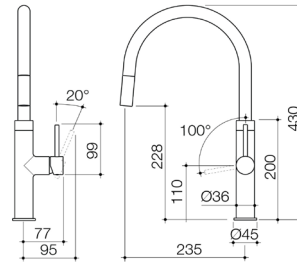

LIANO II PULL OUT SINK MIXER

Chrome 96380C56A	Brushed Nickel 96380BN56A
Matte Black 96380B56A	Gunmetal 96380GM56A
Brushed Brass 96380BB56A	WELS 5 star rated, 6.0L/min, includes optional WELS 6 star rated, 4.5L/min