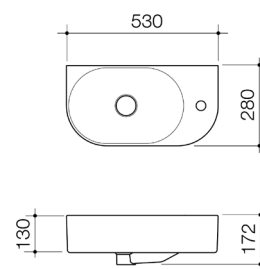

LIANO II HAND WALL BASIN

1 taphole	Matte Green (Special Order) 853010MG
White 853010W	Matte Grey (Special Order) 853010MGR
Matte White 853010MW	Matte Pink (Special Order) 853010MP
Matte Black 853010MB	Speckled (Special Order) 853010MS