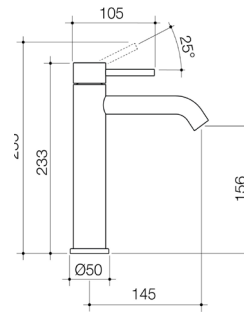

LIANO II MID TOWER BASIN MIXER

Chrome (Lead Free) 96342C6AF	Brushed Nickel (Lead Free) 96342BN6AF
Matte Black (Lead Free) 96342B6AF	Brushed Brass (Lead Free) 96342BB6AF
Gunmetal (Lead Free) 96342GM6AF	WELS 6 star rated, 4.5L/min