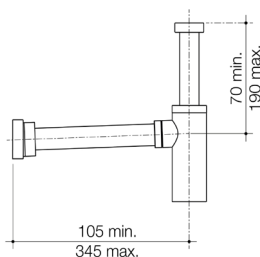

CAROMA 40MM BOTTLE TRAP

White 687294W	Brushed Brass 687294BB
Chrome 687295C	Brushed Nickel 687294BN
Matte Black 687294B	Gunmetal 687294GM