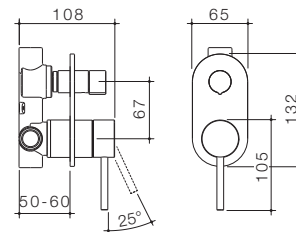

LIANO II BATH/SHOWER MIXER WITH DIVERTER - ROUND COVER PLATE

Chrome 96366C	Brushed Brass 96366BB
Matte Black 96366B	Brushed Nickel 96366BN
	Gunmetal 96366GM