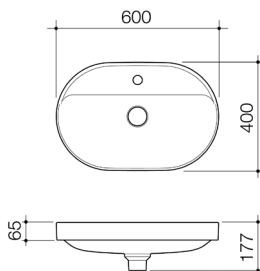

LIANO II 600MM PILL INSET BASIN WITH TAP LANDING

1 taphole	Matte Green (Special Order) 853110MG
White 853110W	Matte Grey (Special Order) 853110MGR
Matte White 853110MW	Matte Pink (Special Order) 853110MP
Matte Black 853110MB	Speckled (Special Order) 853110MS