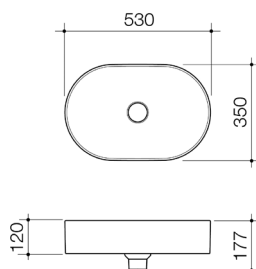

LIANO II 530MM PILL ABOVE COUNTER BASIN

White 852800W	Matte Green (Special Order) 852800MG
Matte White 852800MW	Matte Grey (Special Order) 852800MGR
Matte Black 852800MB	Matte Pink (Special Order) 852800MP
	Speckled (Special Order) 852800MS