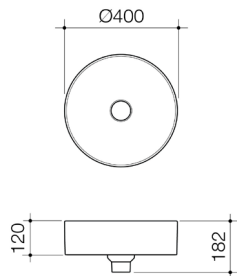

LIANO II 400MM ROUND ABOVE COUNTER BASIN

White 852500W	Matte Green (Special Order) 852500MG
Matte White 852500MW	Matte Grey (Special Order) 852500MGR
Matte Black 852500MB	Matte Pink (Special Order) 852500MP
	Speckled (Special Order) 852500MS