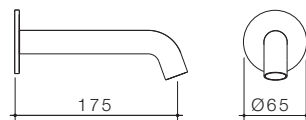

LIANO II BASIN/BATH OUTLET 175MM - ROUND COVER PLATE

Chrome (Lead Free) 96372C6AF	Gunmetal (Lead Free) 96372GM6AF
Matte Black (Lead Free) 96372B6AF	Brushed Nickel (Lead Free) 96372BN6AF
	Brushed Brass (Lead Free) 96372BB6AF