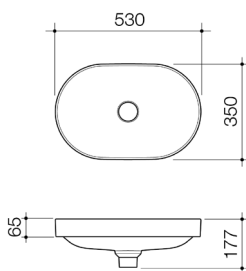

LIANO II 530MM PILL INSET BASIN

White 852700W	Matte Green (Special Order) 852700MG
Matte White 852700MW	Matte Grey (Special Order) 852700MGR
Matte Black 852700MB	Matte Pink (Special Order) 852700MP
	Speckled (Special Order) 852700MS