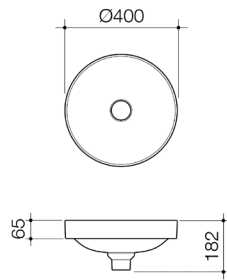

Product Specifications

LIANO II 400MM ROUND INSET BASIN

White 852400W	Matte Green (Special Order) 852400MG
Matte White 852400MW	Matte Grey (Special Order) 852400MGR
Matte Black 852400MB	Matte Pink (Special Order) 852400MP
	Speckled (Special Order) 852400MS