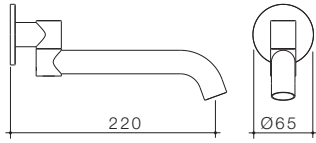

LIANO II BATH SWIVEL OUTLET 220MM - ROUND COVER PLATE

Chrome
96376C

Matte Black
96376B

Brushed Brass
96376BB

Brushed Nickel
96376BN

Gunmetal
96376GM