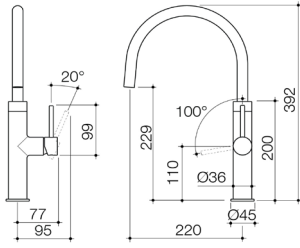

LIANO II SINK MIXER

Chrome 96379C56A	Brushed Nickel 96379BN56A
Matte Black 96379B56A	Gunmetal 96379GM56A
Brushed Brass 96379BB56A