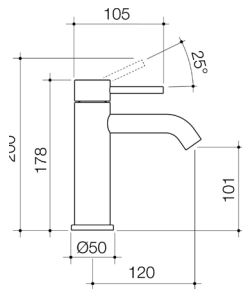

Product Specifications

BATHROOM MIXERS

LIANO II BASIN MIXER

Chrome (Lead Free) 96341C6AF	Brushed Nickel (Lead Free) 96341BN6AF
Matte Black (Lead Free) 96341B6AF	Gunmetal (Lead Free) 96341GM6AF
Brushed Brass (Lead Free) 96341BB6AF	WELS 6 star rated, 4.5L/min