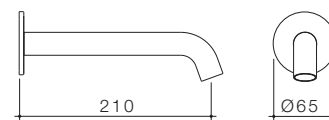

LIANO II BASIN/BATH OUTLET 210MM - ROUND COVER PLATE

Chrome (Lead Free) 96374C6AF	Gunmetal (Lead Free) 96374GM6AF
Matte Black (Lead Free) 96374B6AF	Brushed Nickel (Lead Free) 96374BN6AF
	Brushed Brass (Lead Free) 96374BB6AF