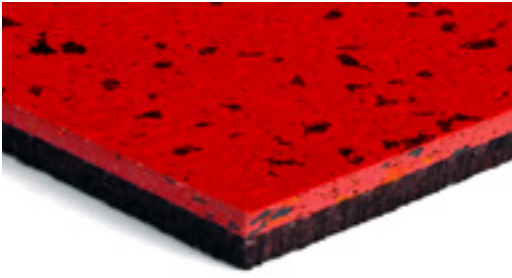

Specifications.