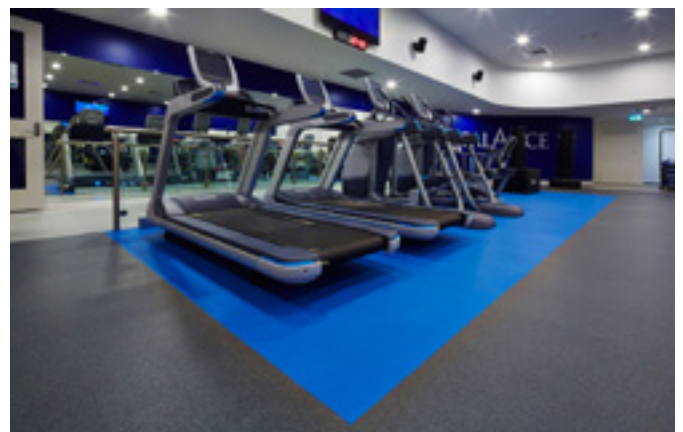

www.rephouse.com