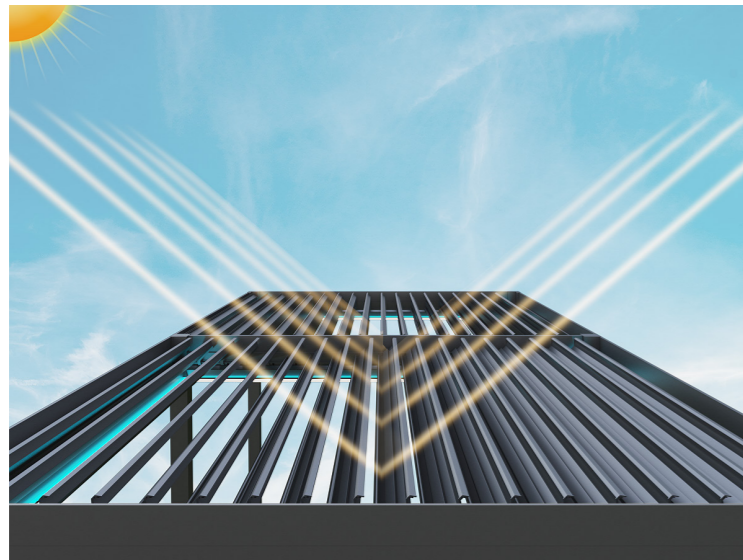

## Tilting Directions

Flexible installation methods are available with wall mounting and free standing installations and they can even be served as a roof assembled to existing frameworks.

Self Standing  
Single Module

(p) Projection  
LV15 2348mm < 15620mm  
LV20 2948mm < 15844mm

(h) Height  
3000 mm

Slightly opening of louvres creates natural air flow for application areas.

Ensuring waterproof coverage when louvres are in fully closed position.

Protecting from sun exposure while ensuring air ventilation under the system .

Each channel on louvres drain the water through four sided gutters connected with columns.

LV15 LV20  
Functional seal integrated on louvre channels provides maximum protection from water dripping.