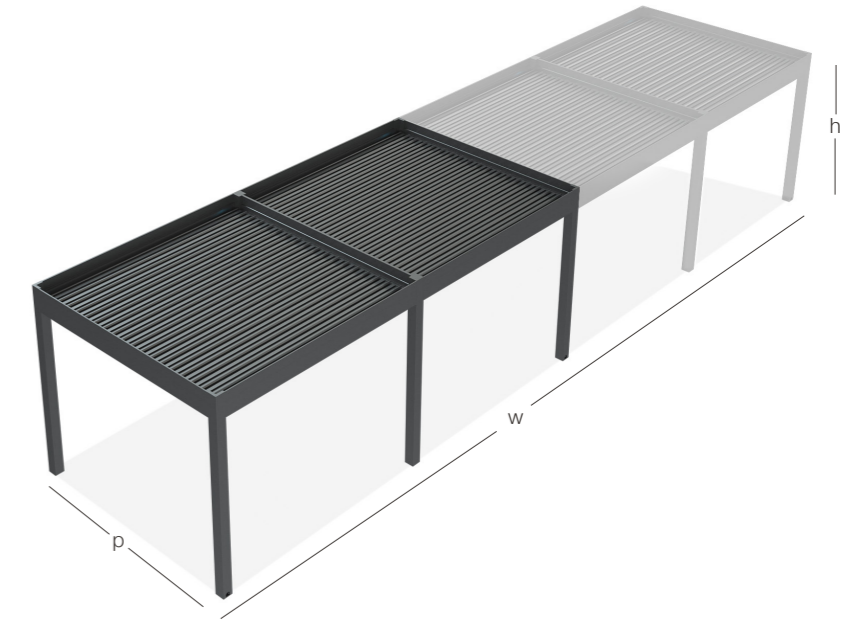

## Tilting Directions

Flexible installation methods are available with wall mounting and free standing installations and they can even be served as a roof assembled to existing frameworks.

Self Standing  
Single Module

Wall Mounting  
Single Module

Self Standing  
Multiple Modules

Wall Mounting  
Multiple Modules

Blocked assembly for customized modules with a wide range of flexible combinations.

(w) Width  
1000 mm < 4500 mm

(p) Projection  
LV15 1174mm < 7810mm  
LV20 1474mm < 7922mm

(h) Height  
3000 mm

(w) Width  
4000 mm < 18000 mm

(p) Projection  
LV15 1174mm < 7810mm  
LV20 1474mm < 7922mm

(h) Height  
3000 mm

(w) Width  
2000 mm < 9000 mm

(p) Projection  
LV15 2348mm < 15620mm  
LV20 2948mm < 15844mm

(h) Height  
3000 mm

Slightly opening of louvres creates natural air flow for application areas.

Ensuring waterproof coverage when louvres are in fully closed position.