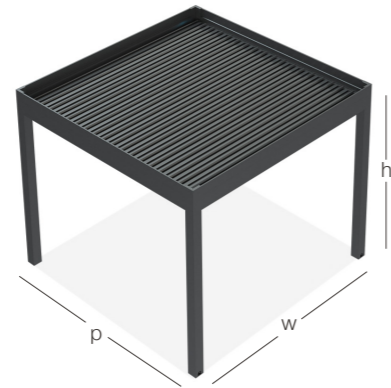

## Tilting Directions

Flexible installation methods are available with wall mounting and free standing installations and they can even be served as a roof assembled to existing frameworks.

Self Standing  
Single Module

Wall Mounting  
Single Module

Self Standing  
Multiple Modules

Wall Mounting  
Multiple Modules

Blocked assembly for customized modules with a wide range of flexible combinations.

(w) Width  
1000 mm < 4500 mm

(p) Projection  
LV15 1174mm < 7810mm  
LV20 1474mm < 7922mm

(h) Height  
3000 mm

(w) Width  
4000 mm < 18000 mm

(p) Projection  
LV15 1174mm < 7810mm  
LV20 1474mm < 7922mm

(h) Height  
3000 mm

(w) Width  
2000 mm < 9000 mm

(p) Projection  
LV15 2348mm < 15620mm  
LV20 2948mm < 15844mm

(h) Height  
3000 mm

Slightly opening of louvres creates natural air flow for application areas.

Ensuring waterproof coverage when louvres are in fully closed position.