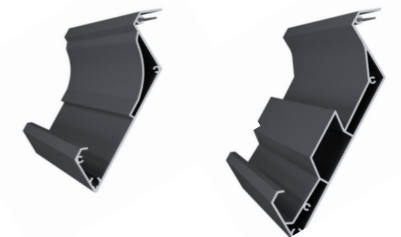

(p) Projection  
LV15 2348mm < 15620mm  
LV20 2948mm < 15844mm

(h) Height  
3000 mm

Slightly opening of louvres creates natural air flow for application areas.

Ensuring waterproof coverage when louvres are in fully closed position.

Protecting from sun exposure while ensuring air ventilation under the system .

Each channel on louvres drain the water through four sided gutters connected with columns.

LV15 LV20  
Functional seal integrated on louvre channels provides maximum protection from water dripping.