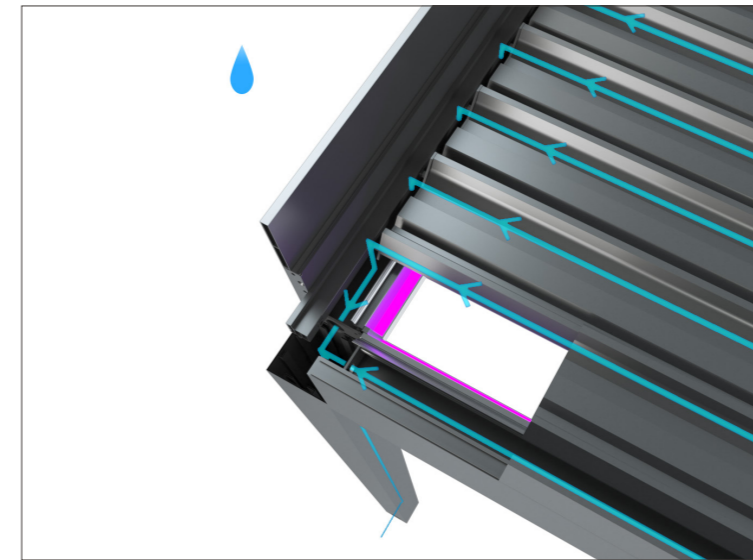

## Tilting Directions

Flexible installation methods are available with wall mounting and free standing installations and they can even be served as a roof assembled to existing frameworks.

Self Standing  
Single Module

(p) Projection  
LV15 2348mm < 15620mm  
LV20 2948mm < 15844mm

(h) Height  
3000 mm

Slightly opening of louvres creates natural air flow for application areas.

Ensuring waterproof coverage when louvres are in fully closed position.

Protecting from sun exposure while ensuring air ventilation under the system .

Each channel on louvres drain the water through four sided gutters connected with columns.

LV15 LV20  
Functional seal integrated on louvre channels provides maximum protection from water dripping.