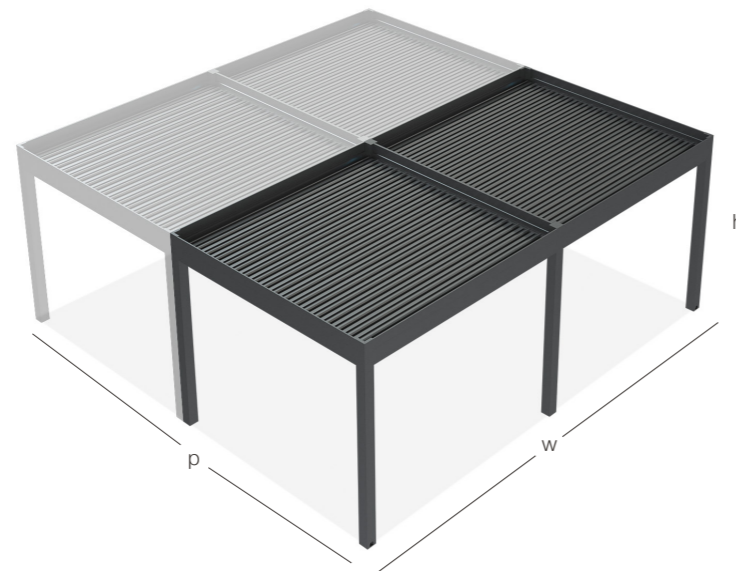

## Tilting Directions

Flexible installation methods are available with wall mounting and free standing installations and they can even be served as a roof assembled to existing frameworks.

Self Standing  
Single Module

Wall Mounting  
Single Module

Self Standing  
Multiple Modules

Wall Mounting  
Multiple Modules

Blocked assembly for customized modules with a wide range of flexible combinations.

(w) Width  
1000 mm < 4500 mm

(p) Projection  
LV15 1174mm < 7810mm  
LV20 1474mm < 7922mm

(h) Height  
3000 mm

(w) Width  
4000 mm < 18000 mm

(p) Projection  
LV15 1174mm < 7810mm  
LV20 1474mm < 7922mm

(h) Height  
3000 mm

(w) Width  
2000 mm < 9000 mm

(p) Projection  
LV15 2348mm < 15620mm  
LV20 2948mm < 15844mm

(h) Height  
3000 mm

Slightly opening of louvres creates natural air flow for application areas.

Ensuring waterproof coverage when louvres are in fully closed position.