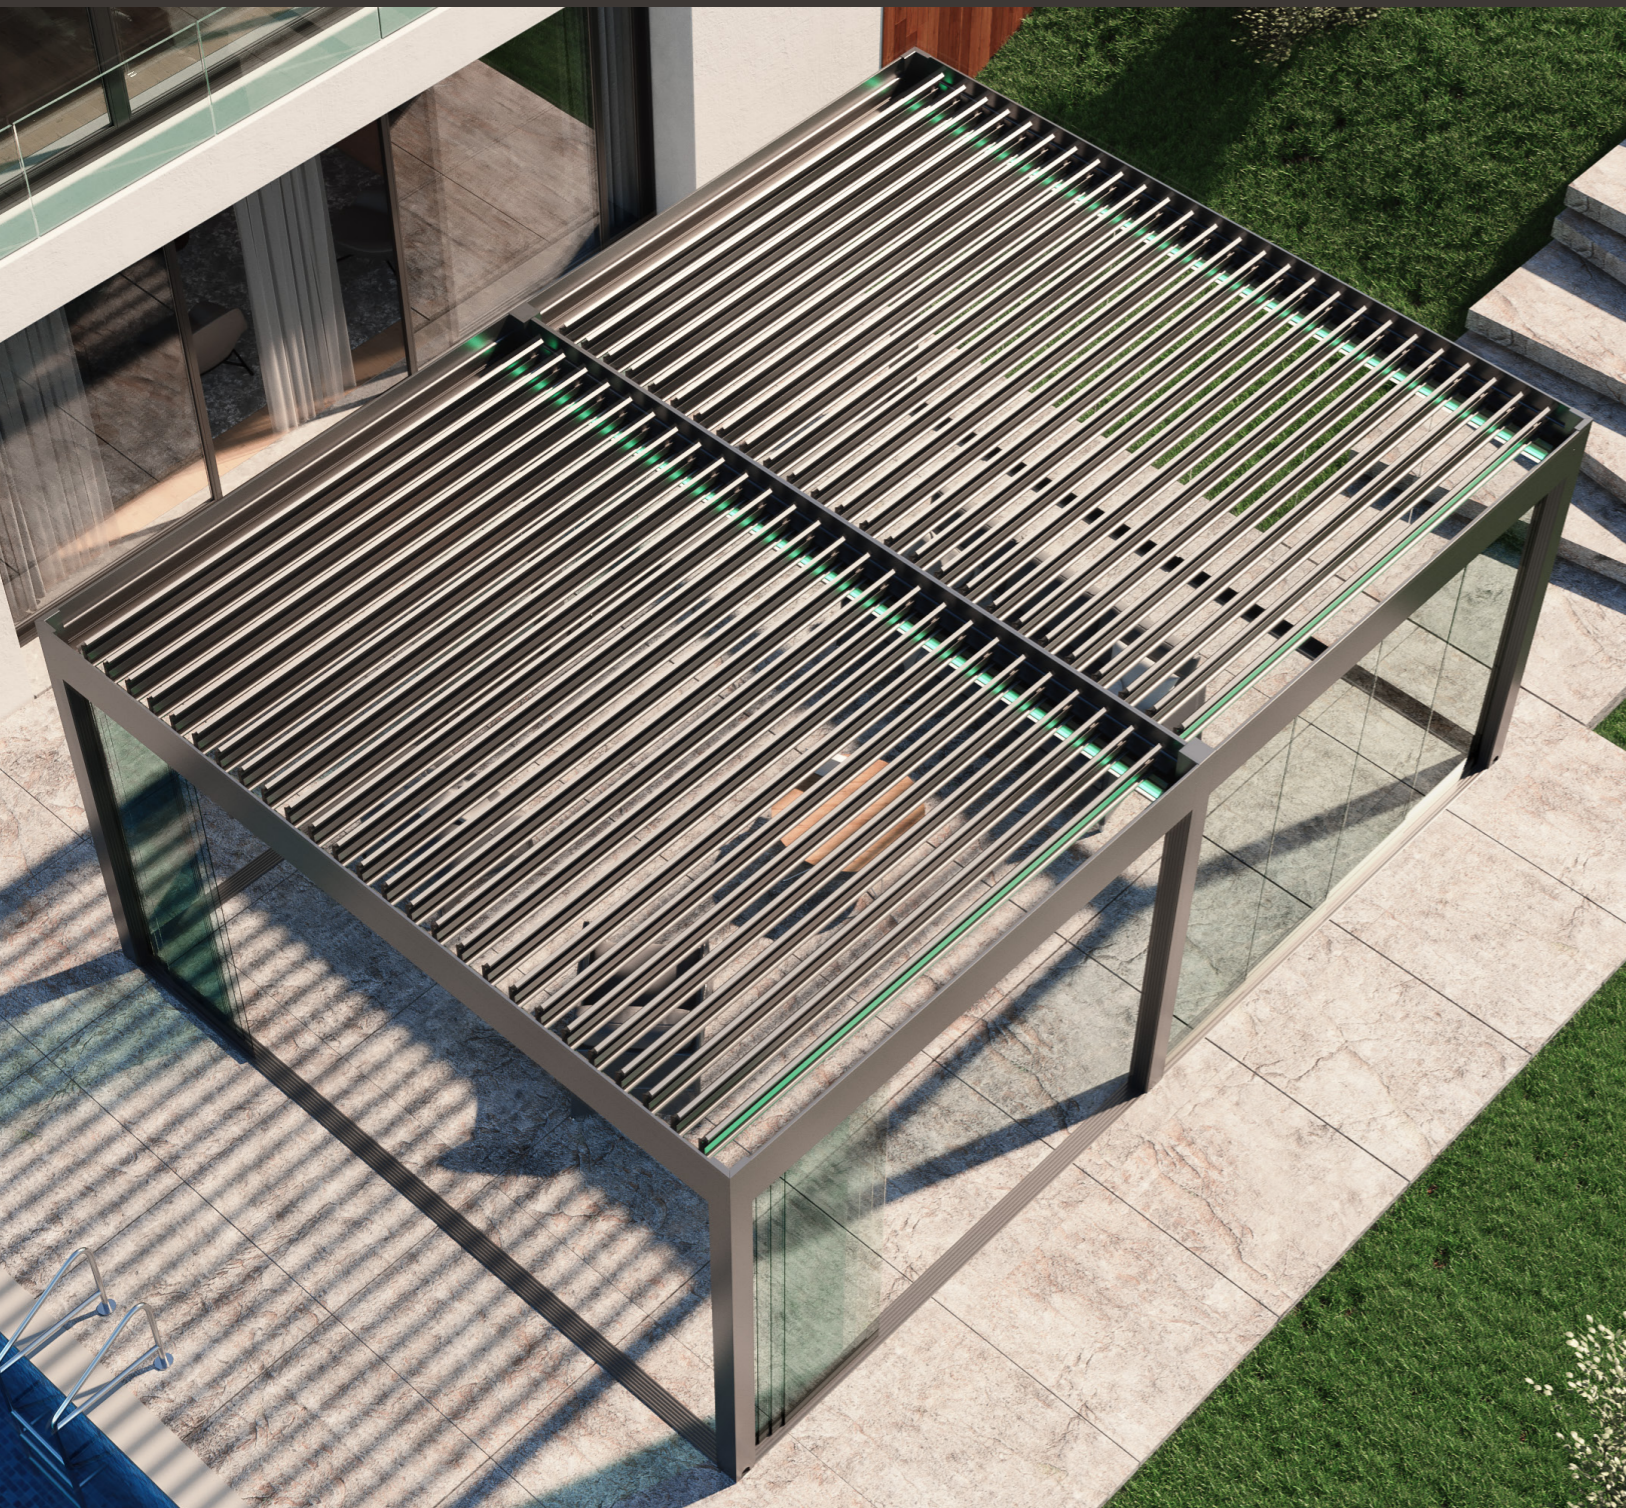

## AXIS

Customized architectural solutions...

Axis is a stylish modern bioclimatic outdoor covering system that meets demands of today's architecture. The distinctive form which has a balance between design and function is used to create customised outdoor architectural solutions for protection from the elements. The unique characteristic of system makes it a clear leader in its field and presents sophisticated technology combined with innovative concepts for modern style. System makes outdoor spaces more comfortable with high functional performance and creative custom-made solutions.

The aluminium louvres can be tilted up to 85° with a smooth and silent rotating movement via internal motor. The automation of system is fully hidden and operates with maximum performance & silent movement. It is possible to operate the louvres according to desired angle creating ventilation and shadow. The angle adjustable louvres provide natural air flow effect and exceptional quality of outdoor life in the open air with a high degree of flexibility for visual & thermal comfort while offering optimum conditions at any time of the day. Individual modules can be custom made in your specified finish up to 4.5m wide and 8m projection with flexible installation methods such as integration to existing structures, wall mounting and free standing for larger outdoor areas.

## Tilting Directions

Flexible installation methods are available with wall mounting and free standing installations and they can even be served as a roof assembled to existing frameworks.

Self Standing  
Single Module