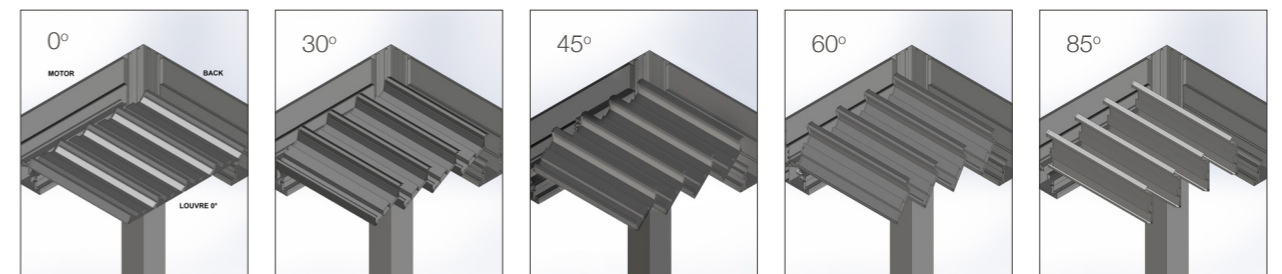

## Louvre Closing Direction

LV15

LV20

## Tilting Directions

Flexible installation methods are available with wall mounting and free standing installations and they can even be served as a roof assembled to existing frameworks.

Self Standing  
Single Module