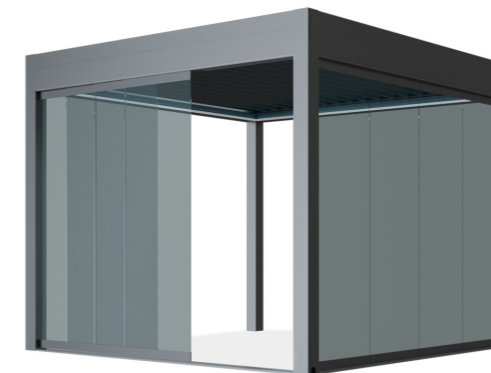

Slidia Sliding Glass System
The combination of the sliding glass system with Axis ensures efficacious protection from wind and rain. The aluminium frames which cover each glass panel provide maximum safety standards and practicality with elegance details.