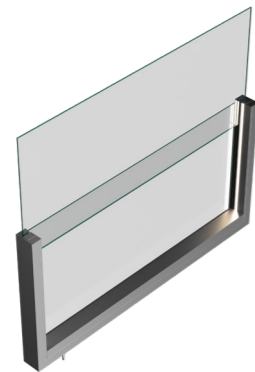

Swind-Motorised Windbreaker System
Swind can be combined with also Axis system and offers adequate wind breaking with the option of total transparency by incorporating the function of balustrade. Thanks to led stripe dimmer lighting integrated side frame the fixed panel assigns distinctive appeal. The system is modular and completely flexible as there are no limits in the horizontal direction that can be used to surround spaces of all types and sizes.