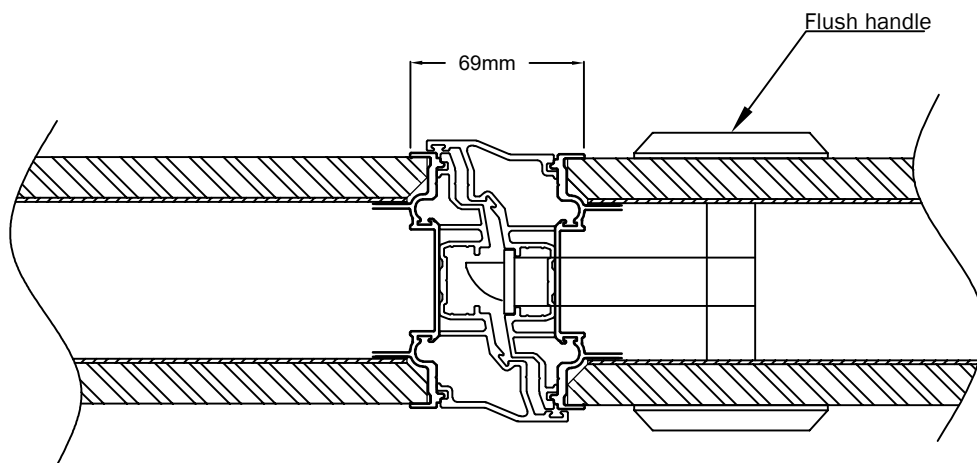

TITLE: Optica Pass Door - Board

DWG No. OPT-B-008

Aluminium Industries Australia PTY LTD
160 Ordish Rd,
Dandenong, VIC 3175
TEL: (03) 9798 4433 aluminiumindustries.com.au

PROPRIETRY & CONFIDENTIAL

THE INFORMATION CONTAINED IN THIS DRAWING IS THE SOLE
PROPERTY OF ALUMINIUM INDUSTRIES OF AUSTRALIA PTY LTD.
ANY REPRODUCTION IN PART OR AS A WHOLE WITHOUT THE
WRITTEN PERMISSION OF ALUMINIUM INDUSTRIES OF
AUSTRALIA PTY LTD IS PROHIBITED

REV
1

GLYDE