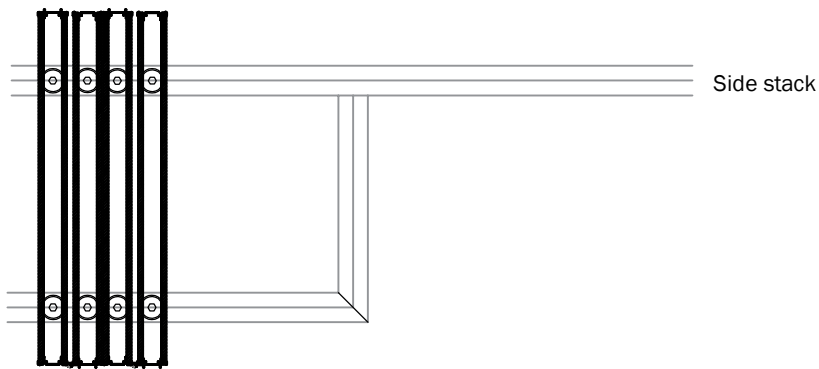

TITLE: Optica Panel Stacking Options

DWG No. OPT-B-009

Aluminium Industries Australia PTY LTD
160 Ordish Rd, Dandenong, VIC 3175
TEL: (03) 9798 4433 aluminiumindustries.com.au

PROPRIETARY & CONFIDENTIAL
THE INFORMATION CONTAINED IN THIS DRAWING IS THE SOLE PROPERTY OF ALUMINIUM INDUSTRIES OF AUSTRALIA PTY LTD. ANY REPRODUCTION IN PART OR AS A WHOLE WITHOUT THE WRITTEN PERMISSION OF ALUMINIUM INDUSTRIES OF AUSTRALIA PTY LTD IS PROHIBITED

REV
1

GLYDE