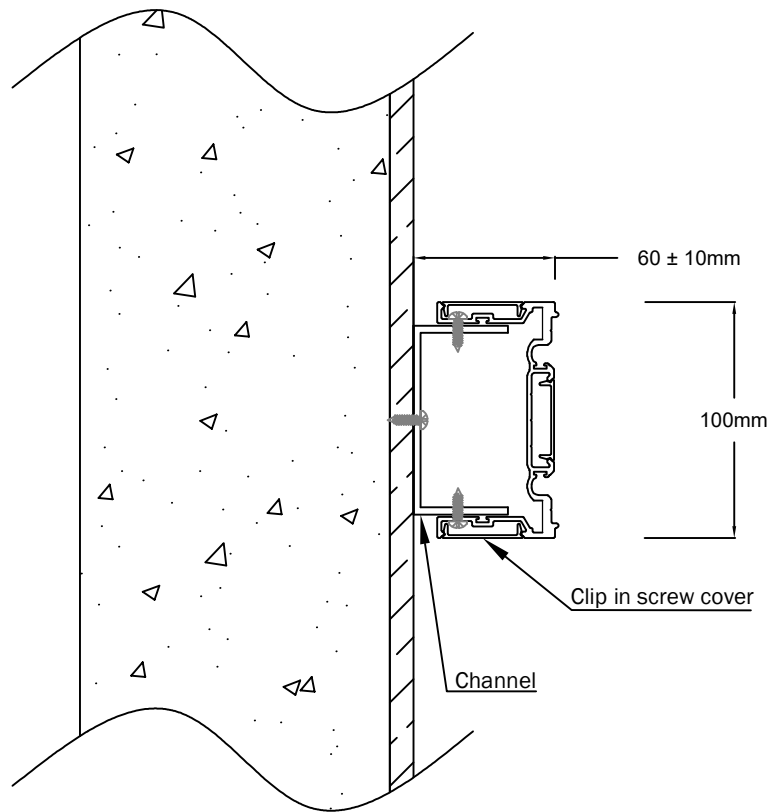

TITLE: Optica Adjustable Jamb

DWG No. OPT-B-006

Aluminium Industries Australia PTY LTD
160 Ordish Rd, Dandenong, VIC 3175
TEL: (03) 9798 4433 aluminiumindustries.com.au

PROPRIETRY & CONFIDENTIAL
THE INFORMATION CONTAINED IN THIS DRAWING IS THE SOLE PROPERTY OF ALUMINIUM INDUSTRIES OF AUSTRALIA PTY LTD. ANY REPRODUCTION IN PART OR AS A WHOLE WITHOUT THE WRITTEN PERMISSION OF ALUMINIUM INDUSTRIES OF AUSTRALIA PTY LTD IS PROHIBITED

REV
1

GLYDE