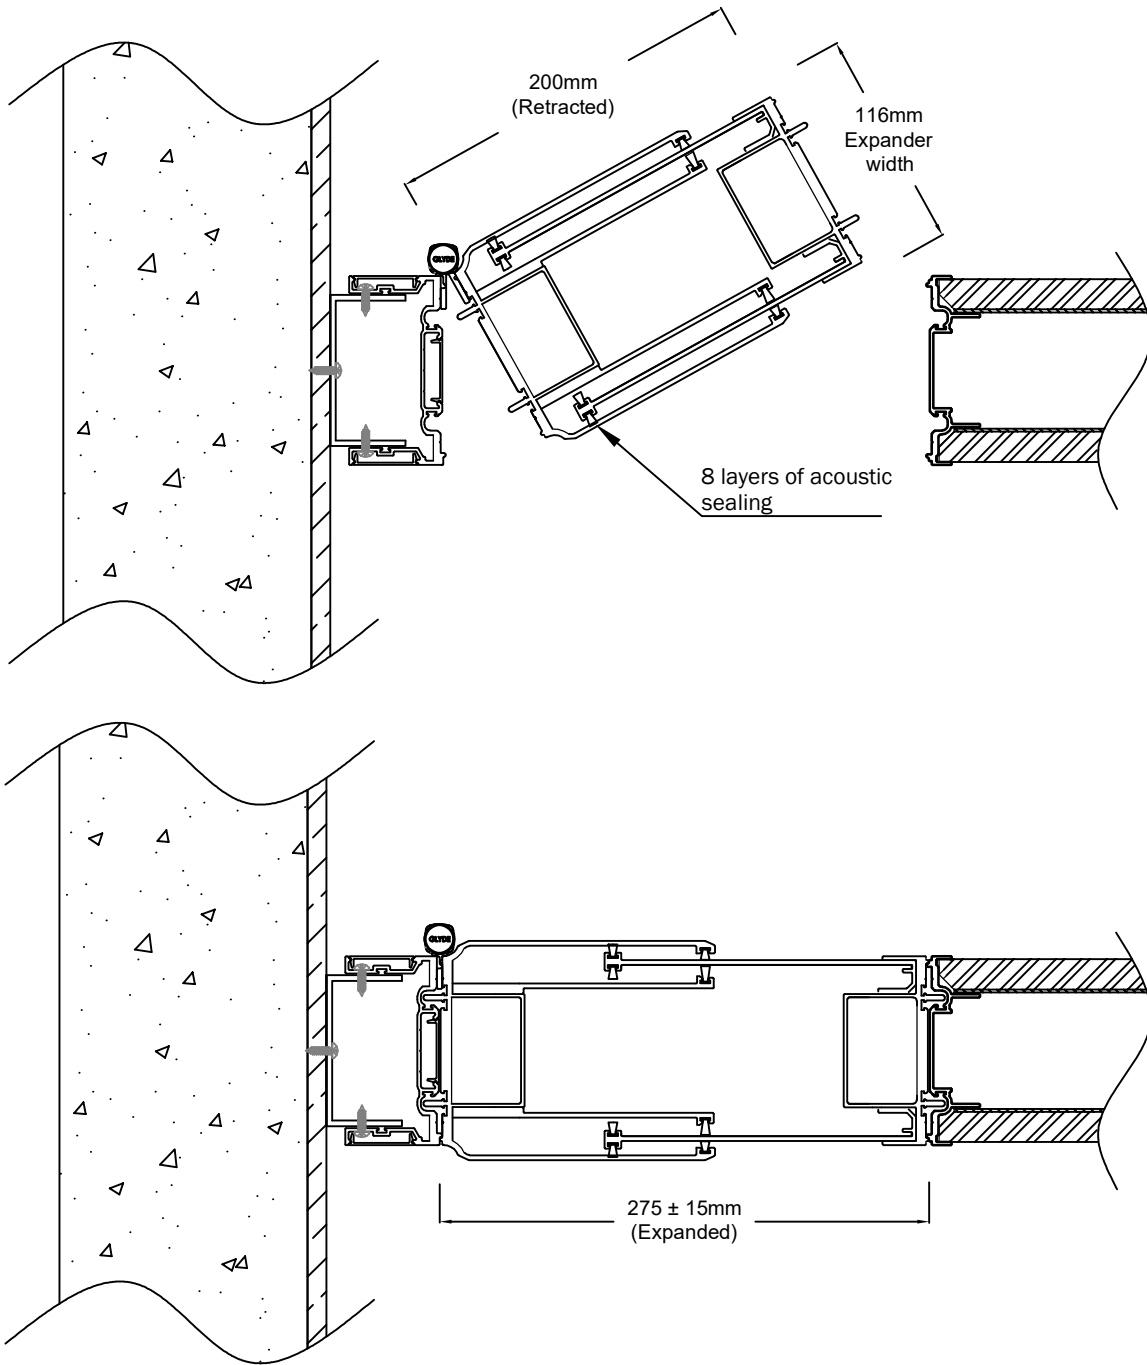

TITLE: Optica Expander Panel

DWG No. OPT-B-007

Aluminium Industries Australia PTY LTD
160 Ordish Rd, Dandenong, VIC 3175
TEL: (03) 9798 4433 aluminiumindustries.com.au

PROPRIETRY & CONFIDENTIAL
THE INFORMATION CONTAINED IN THIS DRAWING IS THE SOLE PROPERTY OF ALUMINIUM INDUSTRIES OF AUSTRALIA PTY LTD. ANY REPRODUCTION IN PART OR AS A WHOLE WITHOUT THE WRITTEN PERMISSION OF ALUMINIUM INDUSTRIES OF AUSTRALIA PTY LTD IS PROHIBITED

REV
1

GLYDE