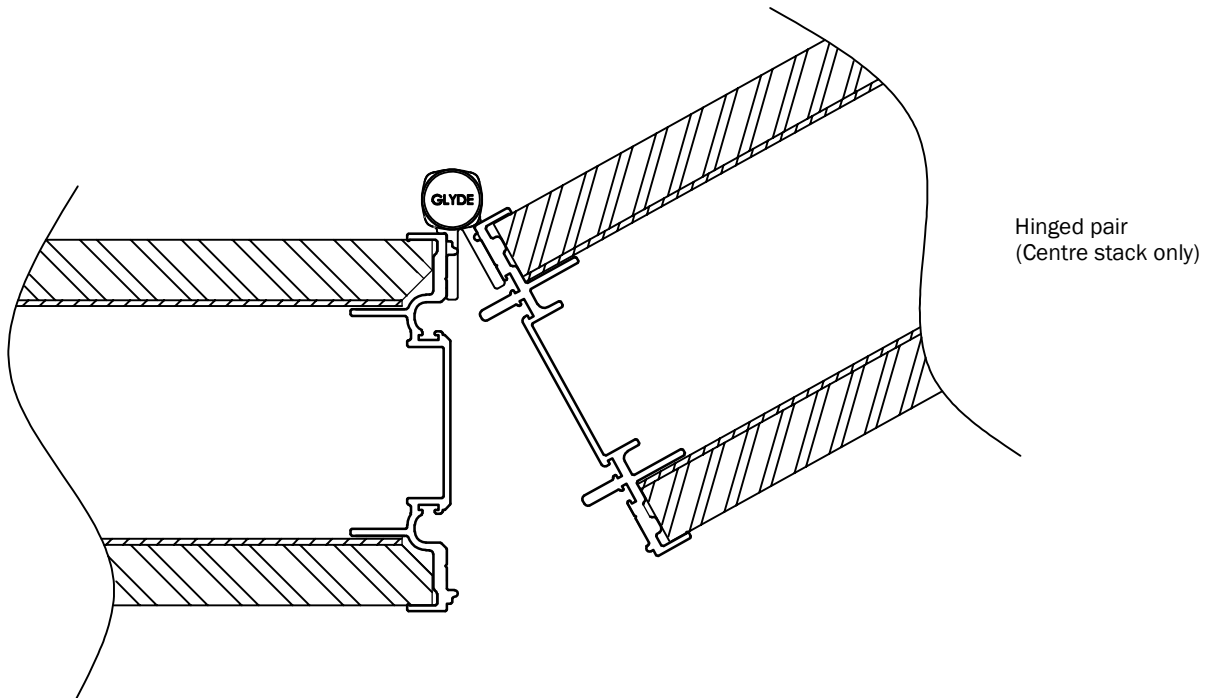

TITLE: Optica Stiles - Board

DWG No. OPT-B-005

Aluminium Industries Australia PTY LTD
160 Ordish Rd,
Dandenong, VIC 3175
TEL: (03) 9798 4433 aluminiumindustries.com.au

PROPRIETRY & CONFIDENTIAL

THE INFORMATION CONTAINED IN THIS DRAWING IS THE SOLE PROPERTY OF ALUMINIUM INDUSTRIES OF AUSTRALIA PTY LTD. ANY REPRODUCTION IN PART OR AS A WHOLE WITHOUT THE WRITTEN PERMISSION OF ALUMINIUM INDUSTRIES OF AUSTRALIA PTY LTD IS PROHIBITED

REV
1

GLYDE