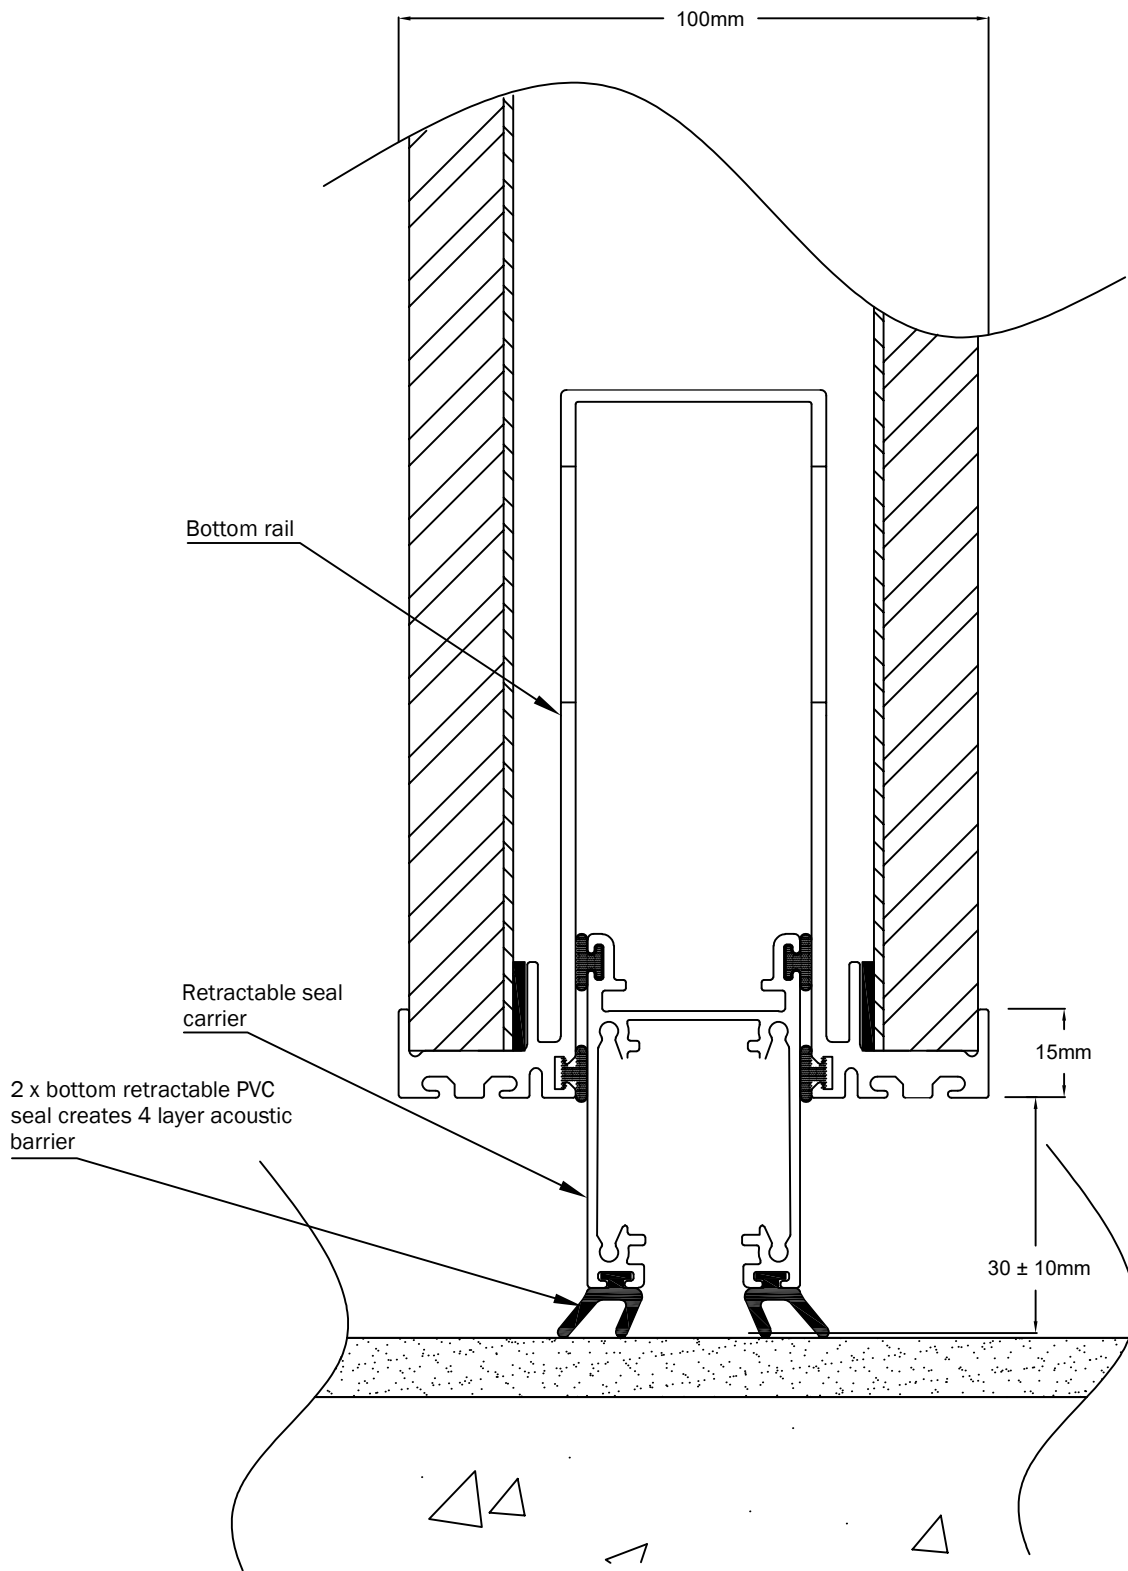

TITLE: Optica Bottom Rail With Retractable Seal - Board

DWG No. OPT-B-002

Aluminium Industries Australia PTY LTD
160 Ordish Rd, Dandenong, VIC 3175
TEL: (03) 9798 4433 aluminiumindustries.com.au

PROPRIETRY & CONFIDENTIAL
THE INFORMATION CONTAINED IN THIS DRAWING IS THE SOLE PROPERTY OF ALUMINIUM INDUSTRIES OF AUSTRALIA PTY LTD. ANY REPRODUCTION IN PART OR AS A WHOLE WITHOUT THE WRITTEN PERMISSION OF ALUMINIUM INDUSTRIES OF AUSTRALIA PTY LTD IS PROHIBITED

REV
1

GLYDE