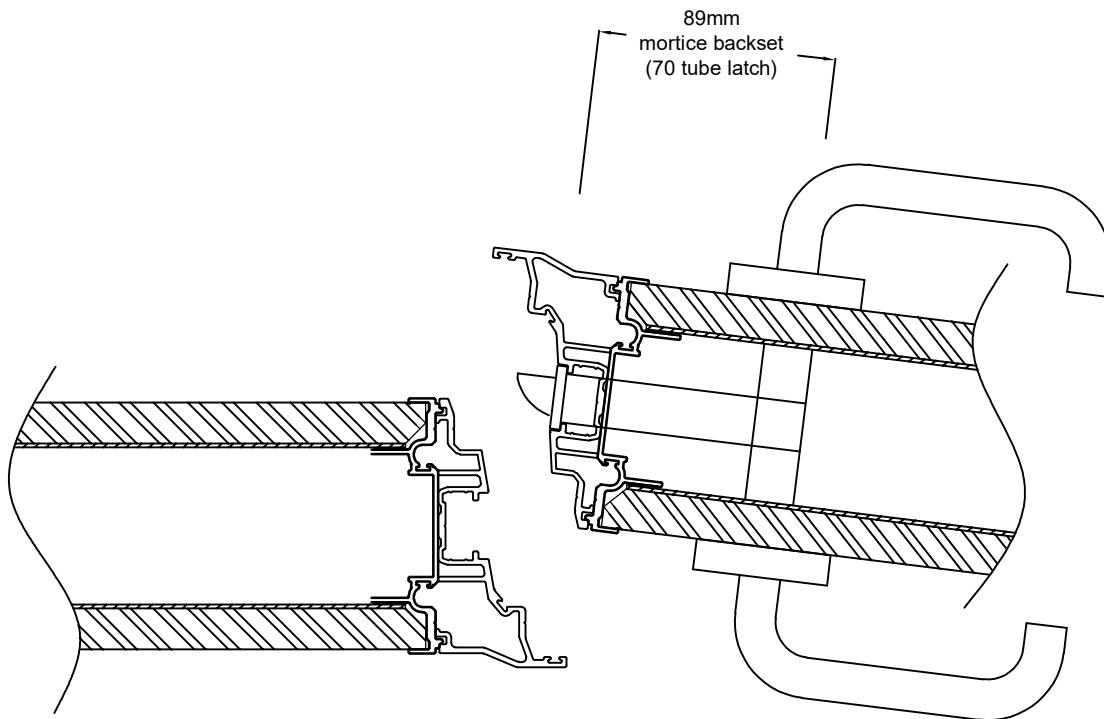

TITLE: Optica Pass Door - Board

DWG No. OPT-B-008

Aluminium Industries Australia PTY LTD
160 Ordish Rd,
Dandenong, VIC 3175
TEL: (03) 9798 4433 aluminiumindustries.com.au

PROPRIETRY & CONFIDENTIAL

THE INFORMATION CONTAINED IN THIS DRAWING IS THE SOLE
PROPERTY OF ALUMINIUM INDUSTRIES OF AUSTRALIA PTY LTD.
ANY REPRODUCTION IN PART OR AS A WHOLE WITHOUT THE
WRITTEN PERMISSION OF ALUMINIUM INDUSTRIES OF
AUSTRALIA PTY LTD IS PROHIBITED

REV
1

GLYDE