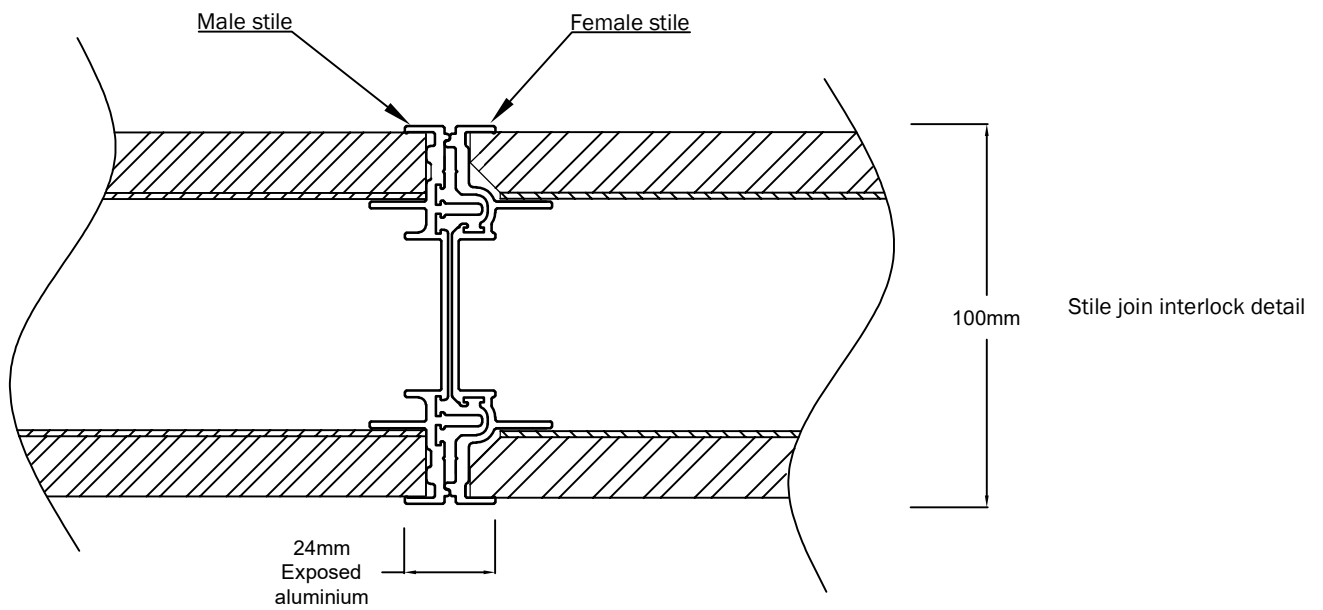

TITLE: Optica Stiles - Board

DWG No. OPT-B-005

Aluminium Industries Australia PTY LTD
160 Ordish Rd,
Dandenong, VIC 3175
TEL: (03) 9798 4433 aluminiumindustries.com.au

PROPRIETRY & CONFIDENTIAL

THE INFORMATION CONTAINED IN THIS DRAWING IS THE SOLE PROPERTY OF ALUMINIUM INDUSTRIES OF AUSTRALIA PTY LTD. ANY REPRODUCTION IN PART OR AS A WHOLE WITHOUT THE WRITTEN PERMISSION OF ALUMINIUM INDUSTRIES OF AUSTRALIA PTY LTD IS PROHIBITED

REV
1

GLYDE