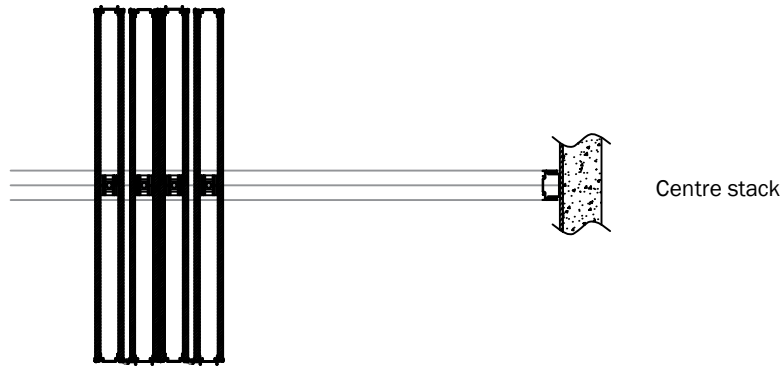

TITLE: Optica Panel Stacking Options

DWG No. OPT-B-009

Aluminium Industries Australia PTY LTD
160 Ordish Rd, Dandenong, VIC 3175
TEL: (03) 9798 4433 aluminiumindustries.com.au

PROPRIETARY & CONFIDENTIAL
THE INFORMATION CONTAINED IN THIS DRAWING IS THE SOLE PROPERTY OF ALUMINIUM INDUSTRIES OF AUSTRALIA PTY LTD. ANY REPRODUCTION IN PART OR AS A WHOLE WITHOUT THE WRITTEN PERMISSION OF ALUMINIUM INDUSTRIES OF AUSTRALIA PTY LTD IS PROHIBITED

REV
1

GLYDE