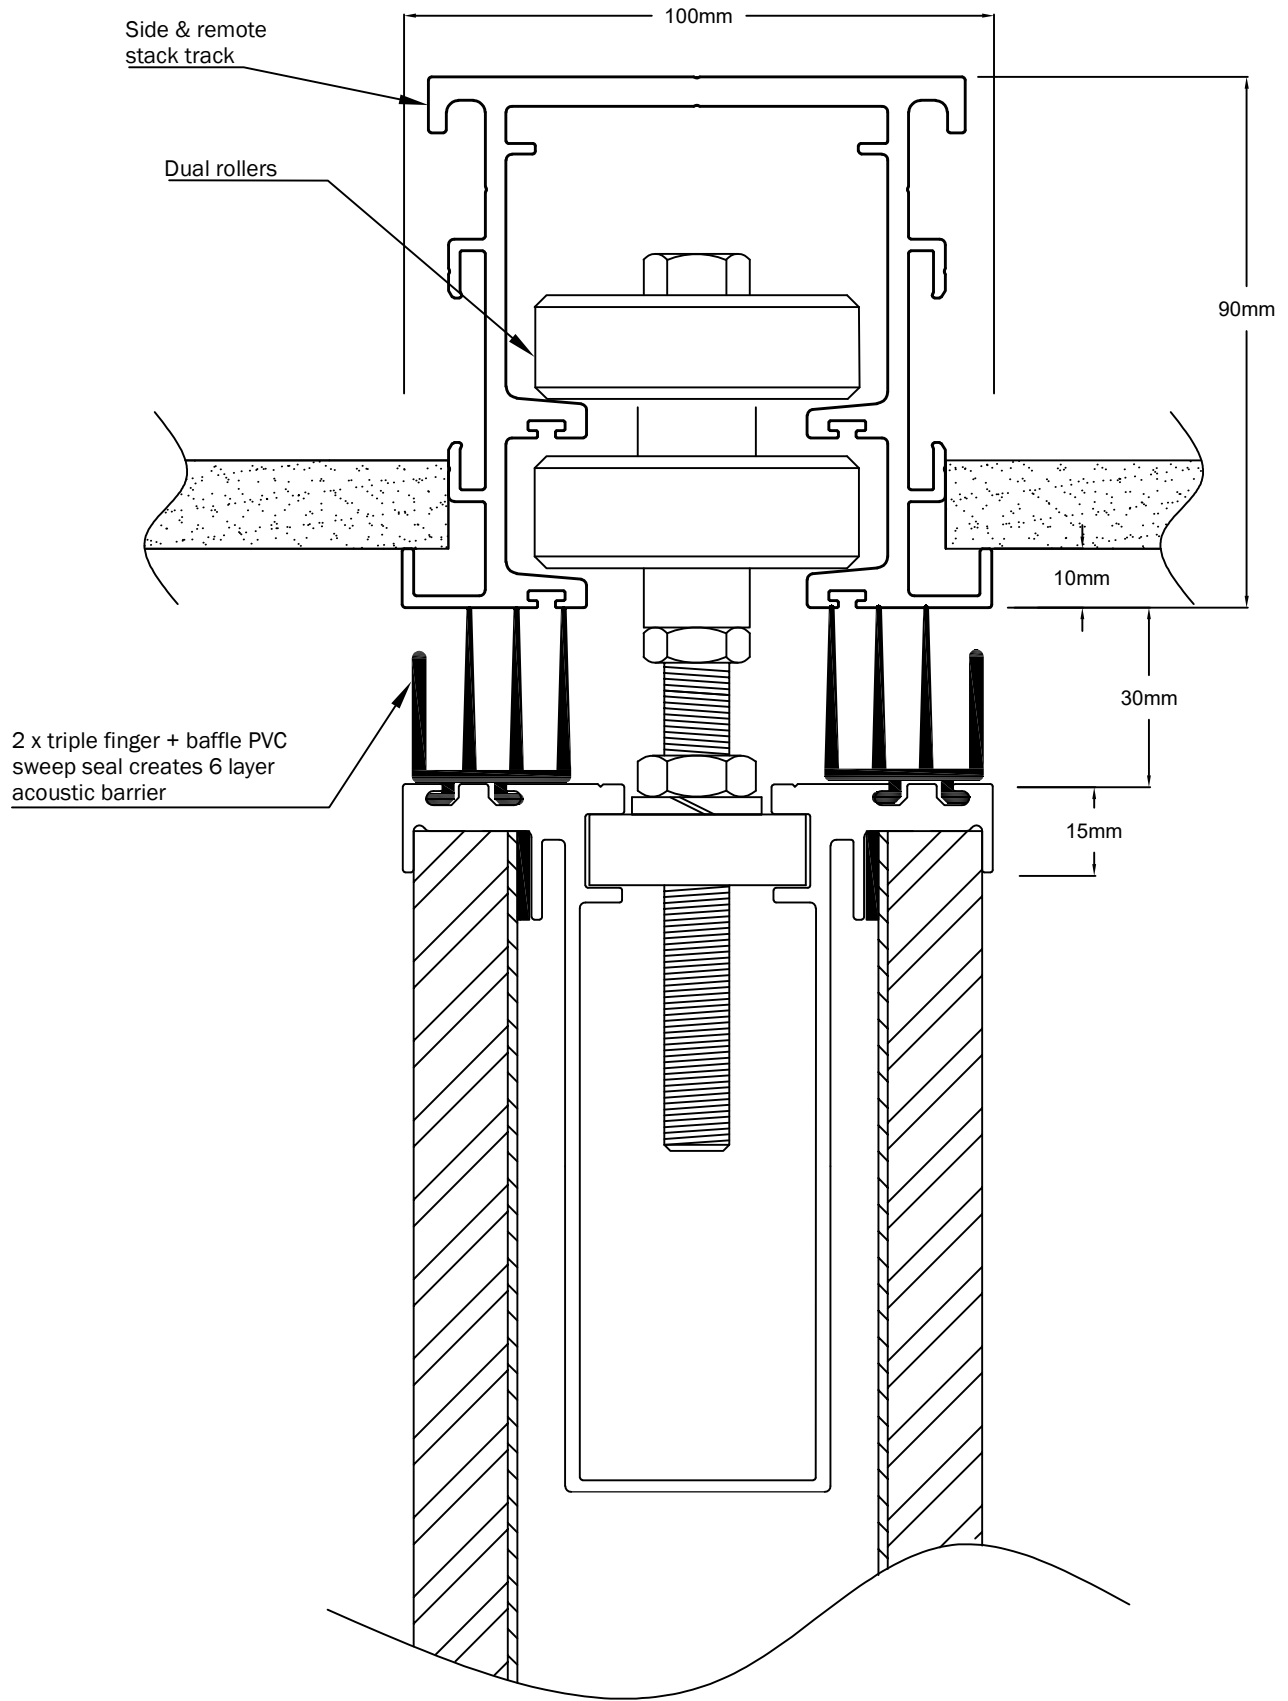

TITLE: Optica Top Sweep Side & Remote Stack - Board

DWG No. OPT-B-004

Aluminium Industries Australia PTY LTD
160 Ordish Rd, Dandenong, VIC 3175
TEL: (03) 9798 4433 aluminiumindustries.com.au

PROPRIETRY & CONFIDENTIAL
THE INFORMATION CONTAINED IN THIS DRAWING IS THE SOLE PROPERTY OF ALUMINIUM INDUSTRIES OF AUSTRALIA PTY LTD. ANY REPRODUCTION IN PART OR AS A WHOLE WITHOUT THE WRITTEN PERMISSION OF ALUMINIUM INDUSTRIES OF AUSTRALIA PTY LTD IS PROHIBITED

REV
1

GLYDE