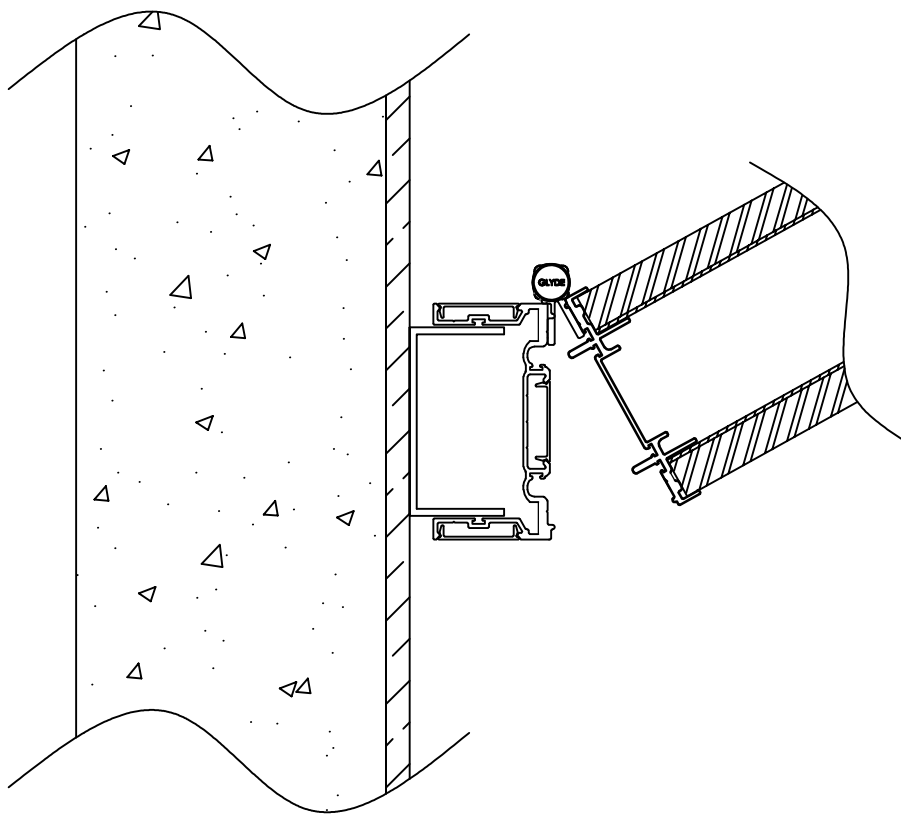

TITLE: Optica Adjustable Jamb

DWG No. OPT-B-006

Aluminium Industries Australia PTY LTD
160 Ordish Rd, Dandenong, VIC 3175
TEL: (03) 9798 4433 aluminiumindustries.com.au

PROPRIETRY & CONFIDENTIAL
THE INFORMATION CONTAINED IN THIS DRAWING IS THE SOLE PROPERTY OF ALUMINIUM INDUSTRIES OF AUSTRALIA PTY LTD. ANY REPRODUCTION IN PART OR AS A WHOLE WITHOUT THE WRITTEN PERMISSION OF ALUMINIUM INDUSTRIES OF AUSTRALIA PTY LTD IS PROHIBITED

REV
1

GLYDE