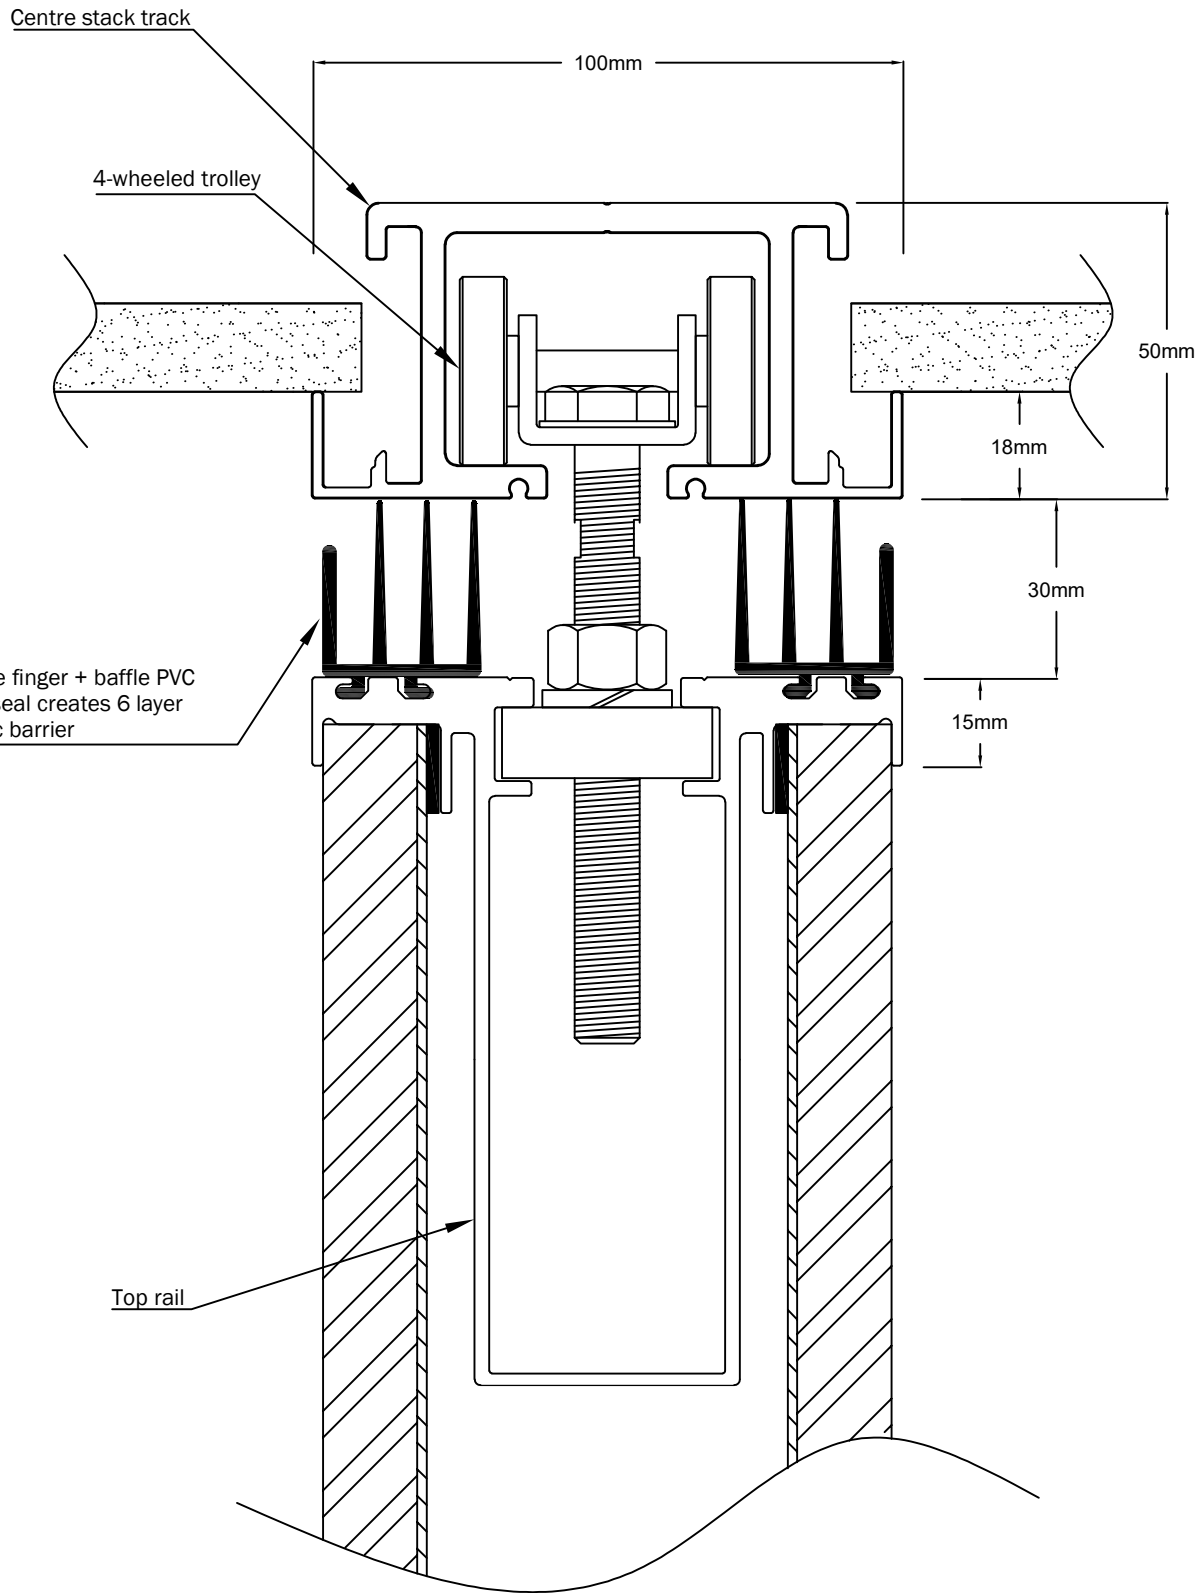

TITLE: Optica Top Sweep Centre Stack - Board

DWG No. OPT-B-003

Aluminium Industries Australia PTY LTD
160 Ordish Rd, Dandenong, VIC 3175
TEL: (03) 9798 4433 aluminiumindustries.com.au

PROPRIETRY & CONFIDENTIAL

THE INFORMATION CONTAINED IN THIS DRAWING IS THE SOLE PROPERTY OF ALUMINIUM INDUSTRIES OF AUSTRALIA PTY LTD. ANY REPRODUCTION IN PART OR AS A WHOLE WITHOUT THE WRITTEN PERMISSION OF ALUMINIUM INDUSTRIES OF AUSTRALIA PTY LTD IS PROHIBITED

REV
1

GLYDE