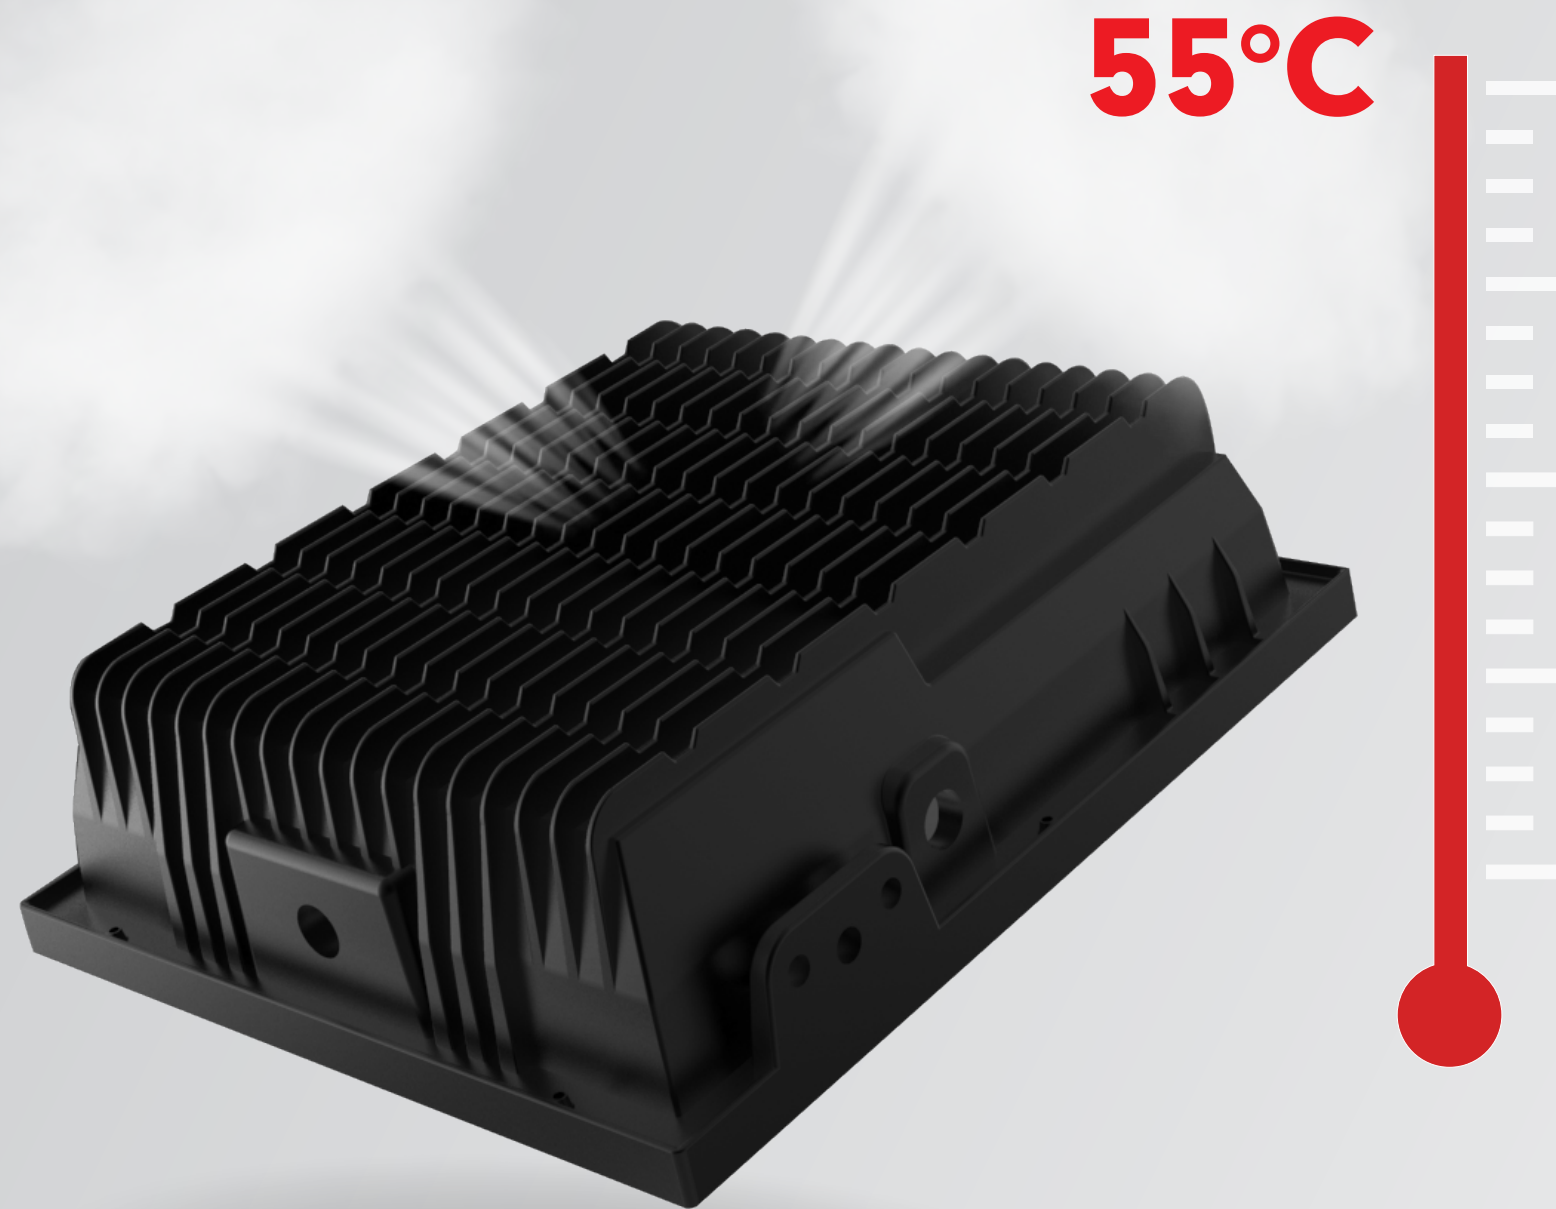

We are proud to offer you our exclusive,
Super-HighBrightness, 160 LM/W LED Flood Light!
Best Energy Efficiency, Best Quality, COMPETATIVE PRICE !

LEDECO LIGHTING
260 Prospect road prospect SA 5082 Ph.
(08)84324900
Website: www.ledecolighting.com.au
Email : sales@ledecolighting.com.au

**160LM/W
LED**

IP65

FEATURES

Equipped with
toughened
glass, High
performance
and safety

160 LM/W LED

UNIQUE SMD PACKAGE

75W=120W Bridgelux normal led floodlight

95W=160W Bridgelux normal led floodlight

135W=220W Bridgelux normal led floodlight

Professional Quality at an UNBEATABLE PRICE!

Meanwell driver Safer,
longer operating life,
Higher efficiency rating

IP65

LM-79
LM-80

Energy-saving 60%

GOOD HEAT DISSIPATION TECHNIQUES