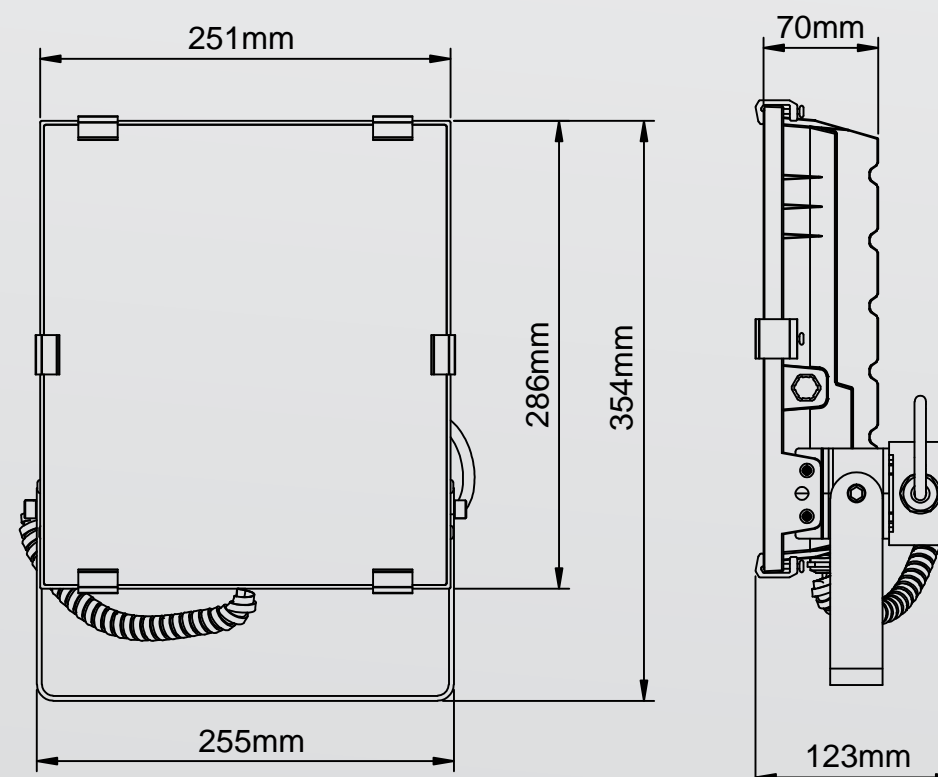

75W

95W

135W

LIGHT DISTRIBUTION & LUX

75W

95W

135W