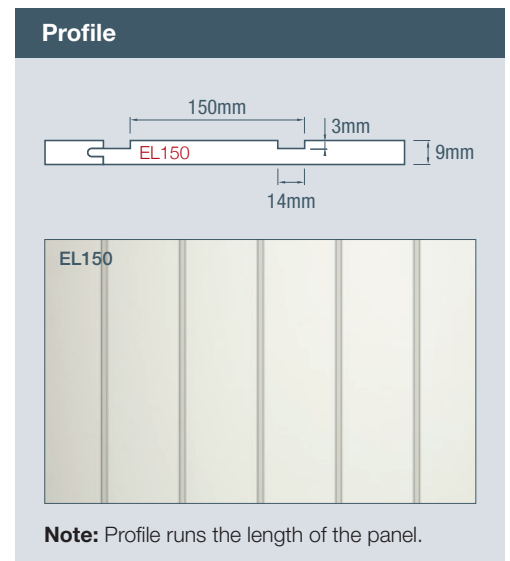

Thickness	Length	Width	Product Code	Application	Features	Options
9mm	2400mm	1200mm	EL0924	GP	PR EJ	SO FR
9mm	3000mm	1200mm	EL0930	GP	PR EJ	SO FR
9mm	3600mm	1200mm	EL0936	GP	PR EJ	SO
9mm	4500mm	1200mm	EL0945	GP	PR EJ	