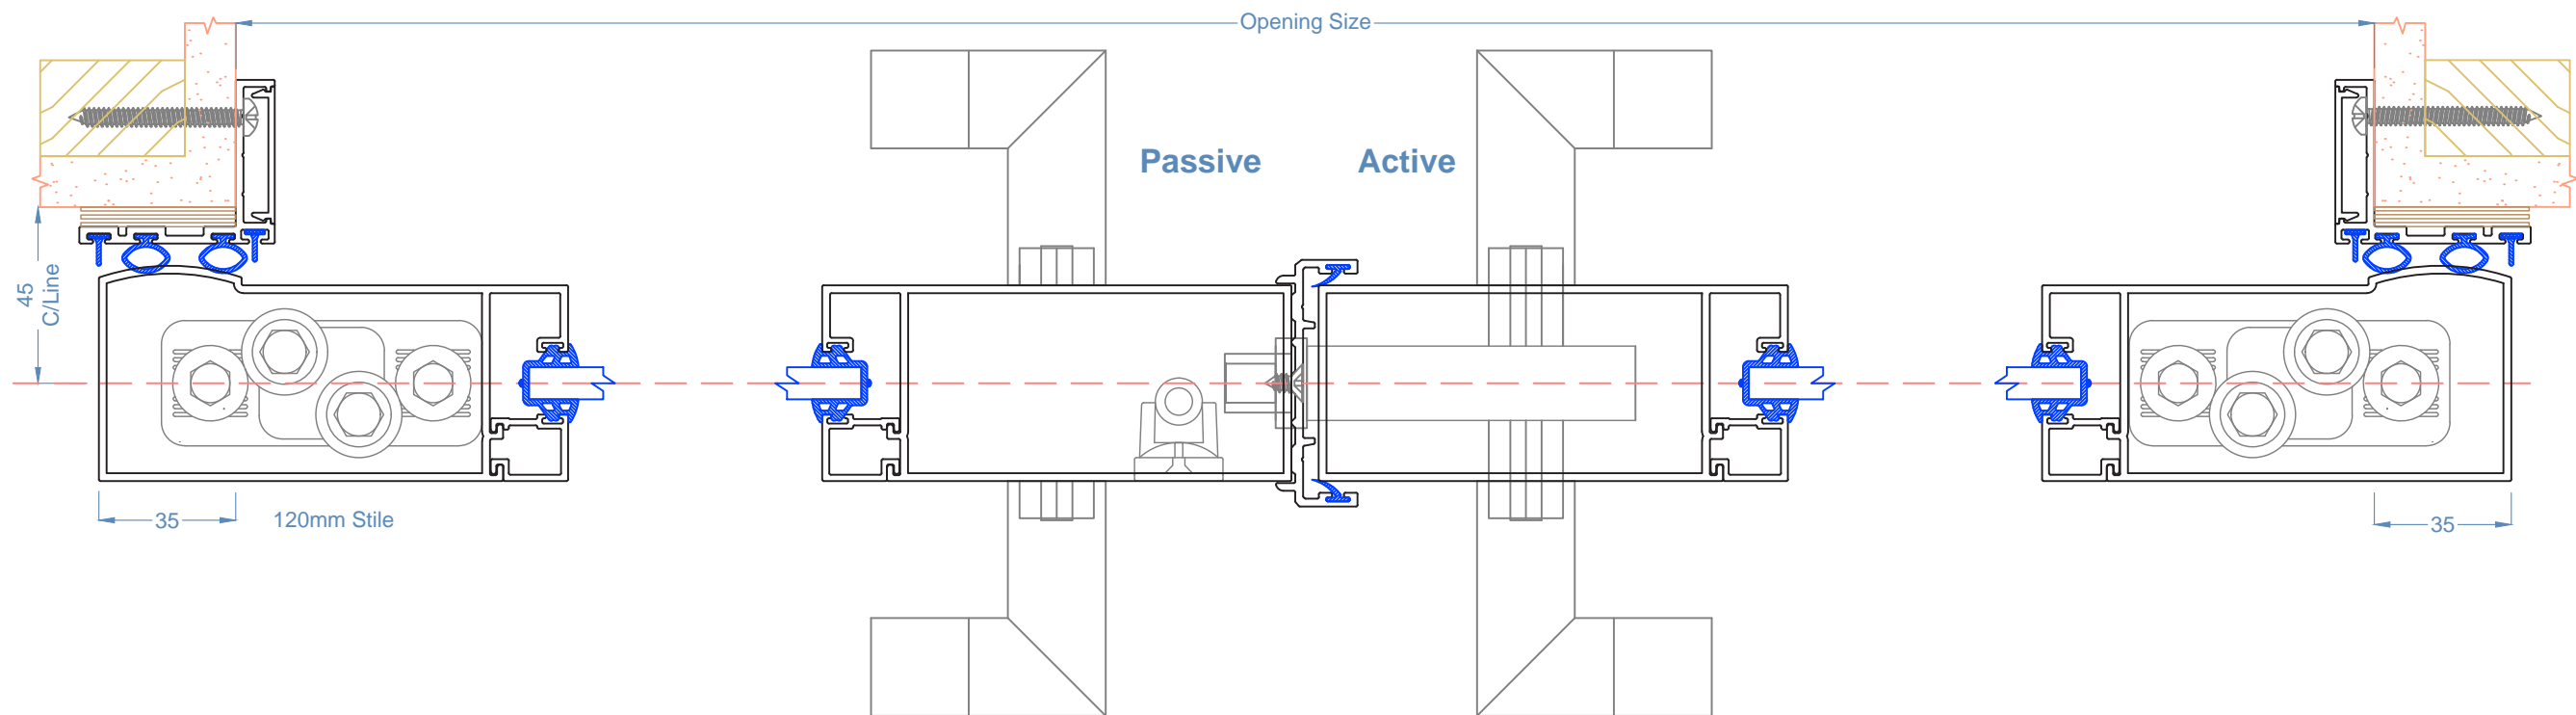

Glyde™ Acoustic Sliding Doors
Glyde - 12
Small Format Bi Parting Face Mount Slider

1. Notes:
2. Section Dimensions
3. Track: 65mm Wide
   - Stile Width: 120mm
   - Stile Thickness: 50mm
   - Receiving Jamb - 65 +/-10mm
   - Corner Receiving Jamb - 90 +/-10mm
4. Glass Options
5. Glass: 6mm to 10.76mm dependant on Rw requirement

Small Format Bi Parting Face Mount Slider - Plan View