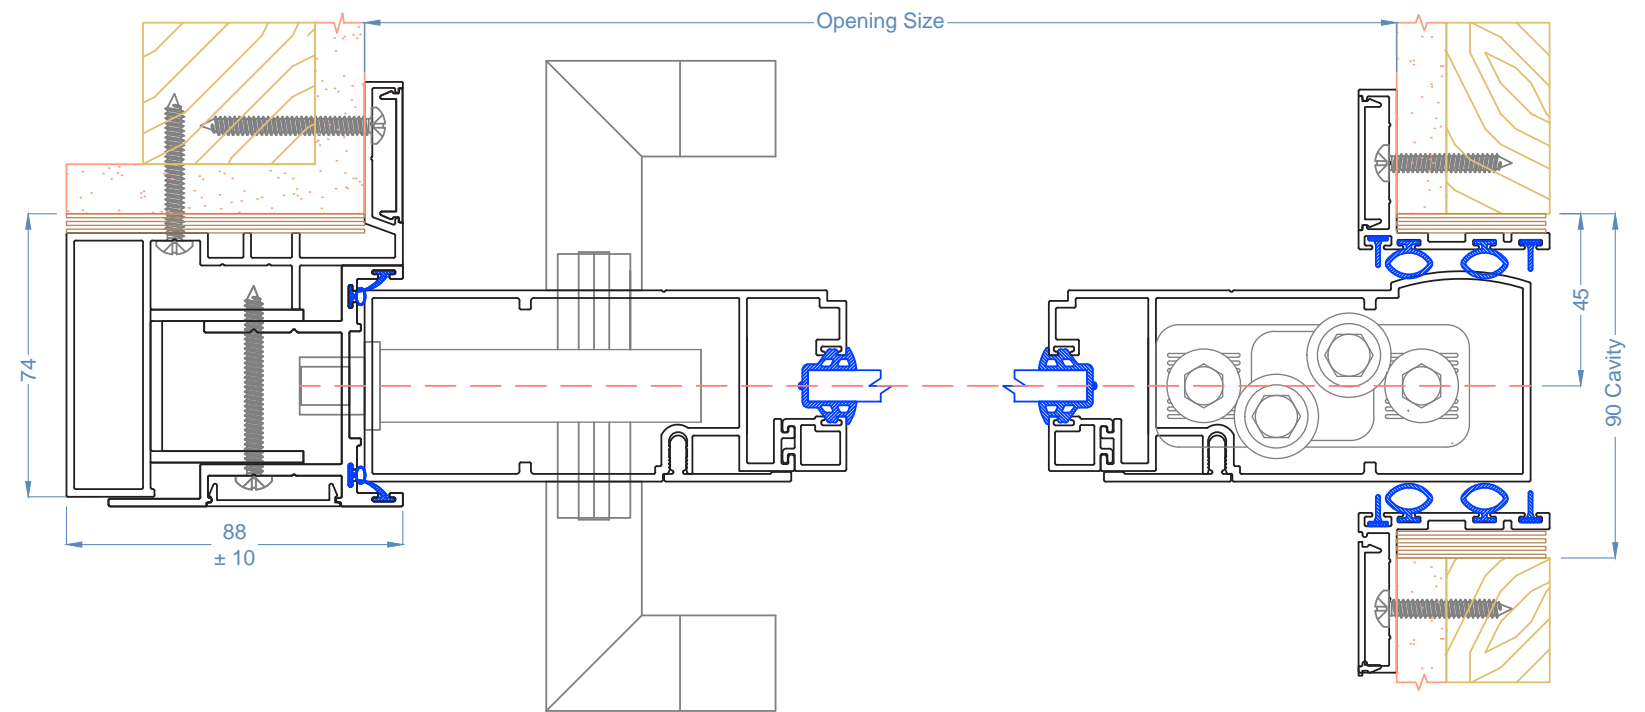

Section Dimensions

- Track: 65mm Wide (Single Track)
- Track: 130mm Wide (Dual Track)
- Panel Centres: 65mm
- Stile Width: 120mm
- Stile Thickness: 50mm
- Surface Mounted Receiving Jamb - 65 +/-10mm
- Corner mounted Receiving Jamb - 90 +/-10mm

GLYDE® Acoustic Sliding Doors

Glyde™ Acoustic Sliding Doors
Glyde - 7
Large Format Single Cavity Slider

- Notes:
- Section Dimensions
- Track: 65mm Wide
 - Stile Width: 120mm
 - Stile Thickness: 50mm
 - Receiving Jamb - 65 +/-10mm
 - Corner Receiving Jamb - 90 +/-10mm
- Glass Options
- Glass: 6mm to 10.76mm dependant on Rw requirement

Section Through Single Track

Plan View Single Track Cavity

Midrails

Midrails are used as a manifestation and generally 1 midrail <2400 panel height and 2 midrails =>2400 panel height

Glyde™ Acoustic Sliding Doors
Glyde - 8
Large Format Dual Cavity Slider

- Notes:
- Section Dimensions
- Track: 130mm Wide
 - Panel Centres: 65mm
 - Stile Width: 120mm
 - Stile Thickness: 50mm
 - Receiving Jamb - 65 +/-10mm
 - Corner Receiving Jamb - 90+/-10mm
- Glass Options
- Glass: 6mm to 10.76mm dependant on Rw requirement