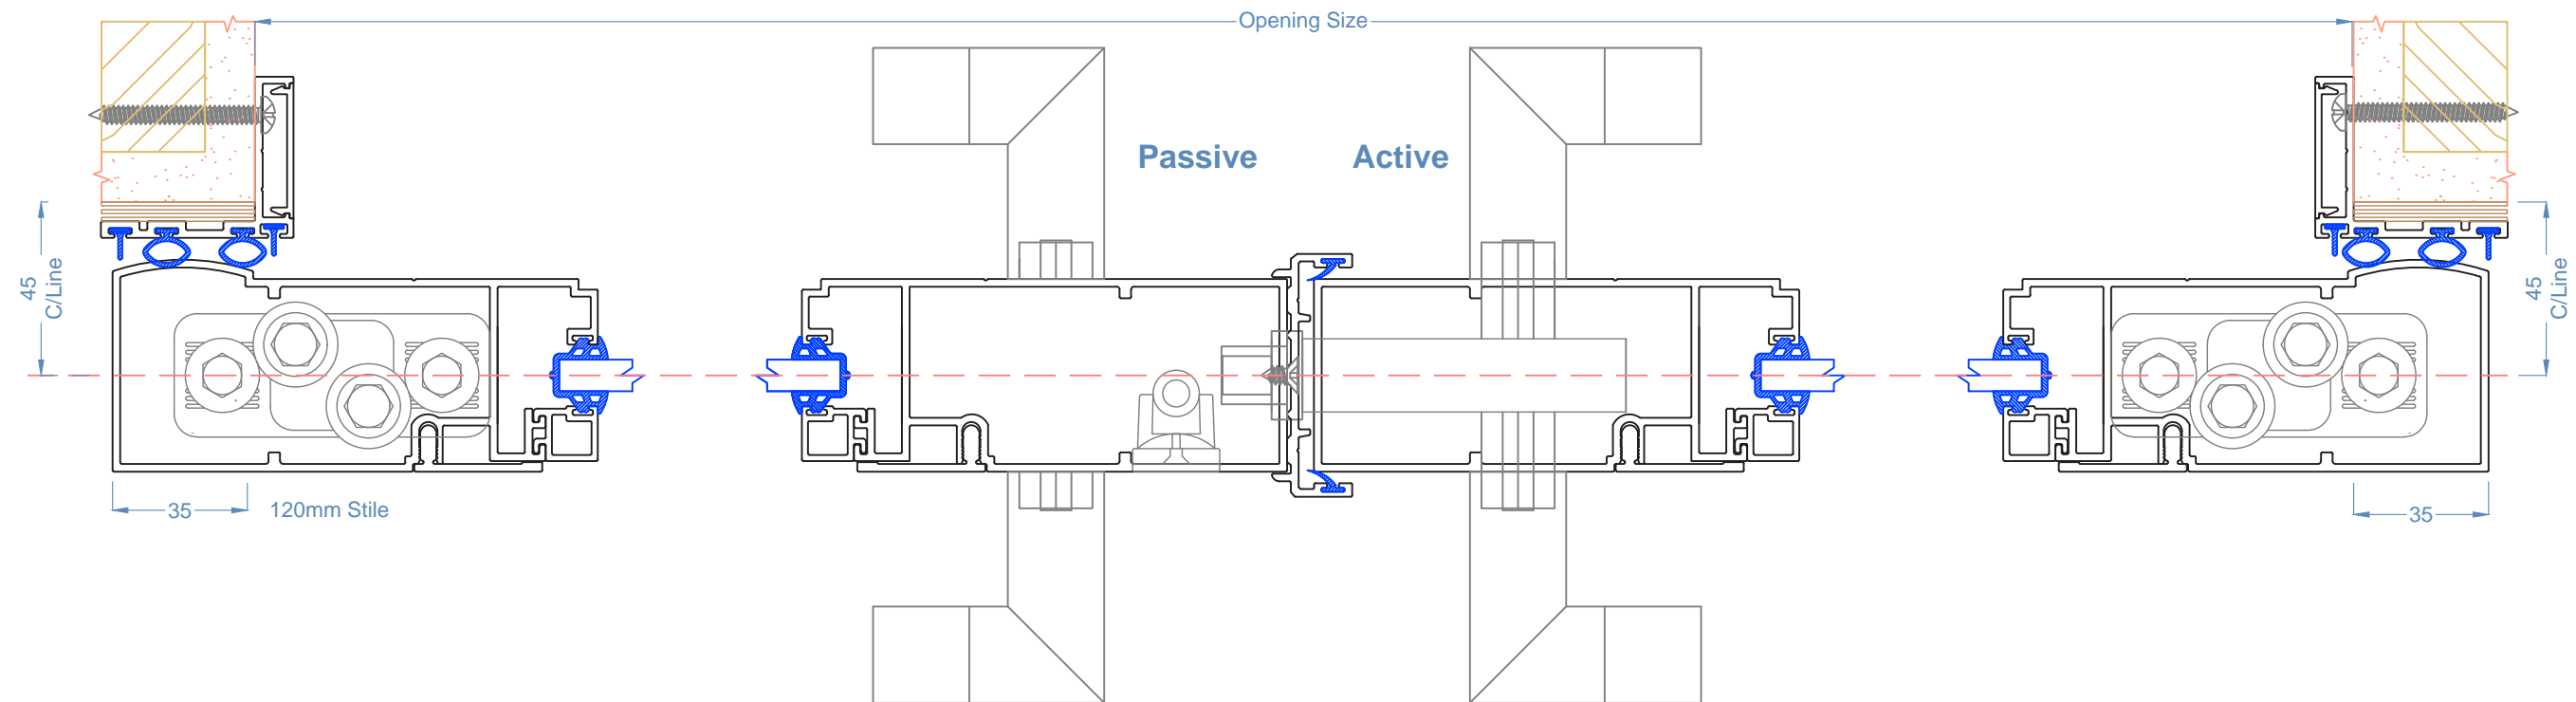

Section Dimensions

- Track: 65mm Wide (Single Track)
- Track: 130mm Wide (Dual Track)
- Panel Centres: 65mm
- Stile Width: 120mm
- Stile Thickness: 50mm
- Surface Mounted Receiving Jamb - 65 +/-10mm
- Corner mounted Receiving Jamb - 90 +/-10mm

Single Face Mount Slider - Plan View

Glyde™ Acoustic Sliding Doors
Glyde - 3
Large Format Face Mount Single Bi-Parting Slider

- Notes:
- Section Dimensions
- Track: 65mm Wide
 - Stile Width: 120mm
 - Stile Thickness: 50mm
 - Receiving Jamb - 65 +/-10mm
 - Corner Receiving Jamb - 90 +/-10mm
- Glass Options
- Glass: 6mm to 10.76mm dependant on Rw requirement

Face Mount Single Bi-Parting Slider - Plan View

Glyde™ Acoustic Sliding Doors
Glyde - 4
Large Format Dual Face Mount Slider

- Notes:
- Section Dimensions
- Track - 130mm Wide
 - Panel Centres - 65mm
 - Stile height - 120mm
 - Stile thickness - 50mm
 - Receiving Jamb - 65 +/-10mm
 - Corner Receiving Jamb - 90 +/-10mm

- Notes:
- Section Dimensions
- Track: 130mm Wide
 - Panel Centres: 65mm
 - Stile Width: 120mm
 - Stile Thickness: 50mm
 - Receiving Jamb - 65 +/-10mm
 - Corner Receiving Jamb - 90+/-10mm
- Glass Options
- Glass: 6mm to 10.76mm dependant on Rw requirement