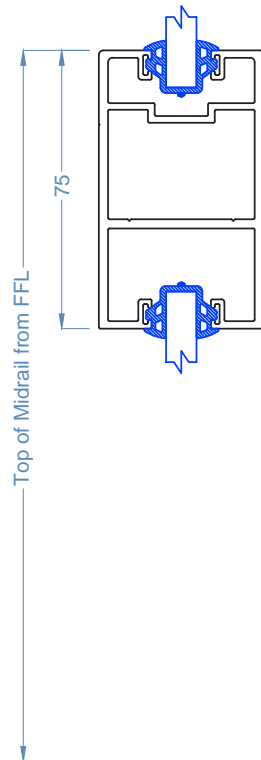

Section Dimensions

- Track: 65mm Wide (Single Track)
- Track: 130mm Wide (Dual Track)
- Panel Centres: 65mm
- Stile Width: 120mm
- Stile Thickness: 50mm
- Surface Mounted Receiving Jamb - 65 +/-10mm
- Corner mounted Receiving Jamb - 90 +/-10mm

- Glass Options
- Glass: 6mm to 10.76mm dependant on Rw requirement

Section Through Dual Track

Midrails

Midrails are used as a manifestation and generally 1 midrail <2400 panel height and 2 midrails =>2400 panel height

- Notes:
- Section Dimensions
- Track: 130mm Wide
 - Panel Centres: 65mm
 - Stile Width: 120mm
 - Stile Thickness: 50mm
 - Receiving Jamb - 65 +/-10mm
 - Corner Receiving Jamb - 90+/-10mm
- Glass Options
- Glass: 6mm to 10.76mm dependant on Rw requirement

- Notes:
- Section Dimensions
- Track: 65mm Wide
 - Stile Width: 120mm
 - Stile Thickness: 50mm
 - Receiving Jamb - 65 +/-10mm
 - Corner Receiving Jamb - 90+/-10mm
- Glass Options
- Glass: 6mm to 10.76mm dependant on Rw requirement