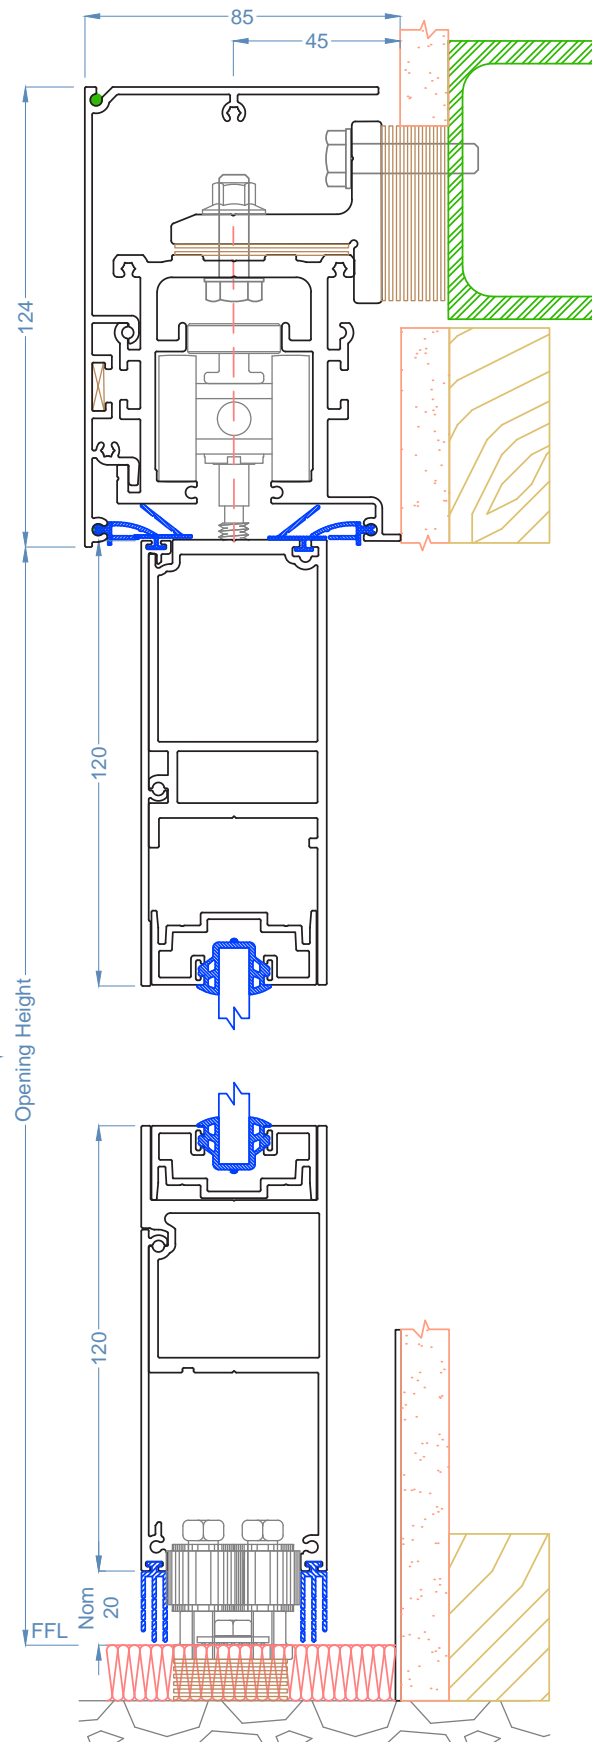

Section Dimensions

- Track: 65mm Wide (Single Track)
- Track: 130mm Wide (Dual Track)
- Panel Centres: 65mm
- Stile Width: 120mm
- Stile Thickness: 50mm
- Surface Mounted Receiving Jamb - 65 +/-10mm
- Corner mounted Receiving Jamb - 90 +/-10mm

- Notes:
- Section Dimensions
- Track: 130mm Wide
 - Panel Centres: 65mm
 - Stile Width: 120mm
 - Stile Thickness: 50mm
 - Receiving Jamb - 65 +/-10mm
 - Corner Receiving Jamb - 90+/-10mm
- Glass Options
- Glass: 6mm to 10.76mm dependant on Rw requirement

- Notes:
- Section Dimensions
- Track: 65mm Wide
 - Stile Width: 120mm
 - Stile Thickness: 50mm
 - Receiving Jamb - 65 +/-10mm
 - Corner Receiving Jamb - 90+/-10mm
- Glass Options
- Glass: 6mm to 10.76mm dependant on Rw requirement