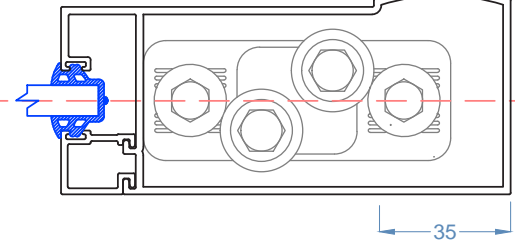

Small Format Bi Parting Face Mount Slider - Plan View

Glyde™ Acoustic Sliding Doors
Glyde - 13
Small Format Dual Face Mount Slider

Section Through Dual Track

- Notes:
- Section Dimensions
- Track: 130mm Wide
 - Panel Centres: 65mm
 - Stile Width: 120mm
 - Stile Thickness: 50mm
 - Receiving Jamb - 65 +/-10mm
 - Corner Receiving Jamb - 90 +/-10mm
- Glass Options
- Glass: 6mm to 10.76mm dependant on Rw requirement

Glyde™ Acoustic Sliding Doors
Glyde - 14
Small Format Dual Face Mount Slider - Plan View

Opening Size

Door detail fully closed

120mm Stile

45 C/Line
65 Centres

Door detail when fully open

Nom 60mm for DDA compliance
ensures clearance between handle
and stile to avoid finger entrapment