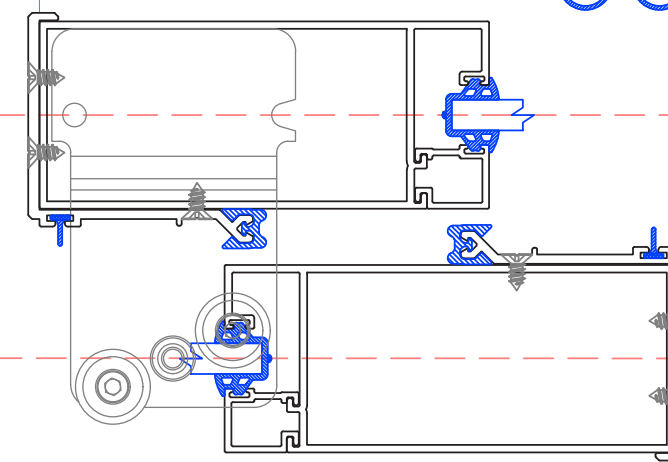

Small Format Bi Parting Face Mount Slider - Plan View

Glyde™ Acoustic Sliding Doors
Glyde - 13
Small Format Dual Face Mount Slider

Section Through Dual Track

- Notes:
- Section Dimensions
- Track: 130mm Wide
 - Panel Centres: 65mm
 - Stile Width: 120mm
 - Stile Thickness: 50mm
 - Receiving Jamb - 65 +/-10mm
 - Corner Receiving Jamb - 90 +/-10mm
- Glass Options
- Glass: 6mm to 10.76mm dependant on Rw requirement

Glyde™ Acoustic Sliding Doors
Glyde - 14
Small Format Dual Face Mount Slider - Plan View

Opening Size

Door detail fully closed

120mm Stile

45 C/Line
65 Centres

Door detail when fully open

Nom 60mm for DDA compliance
ensures clearance between handle
and stile to avoid finger entrapment

Small Format Single Cavity Slider - Plan View

- Notes:
- Section Dimensions
- Track: 65mm Wide
 - Stile Width: 120mm
 - Stile Thickness- 50mm
 - Receiving Jamb - 65 +/-10mm
 - Corner Receiving Jamb - 90+/-10mm
- Glass Options
- Glass: 6mm to 10.76mm dependant on Rw requirement