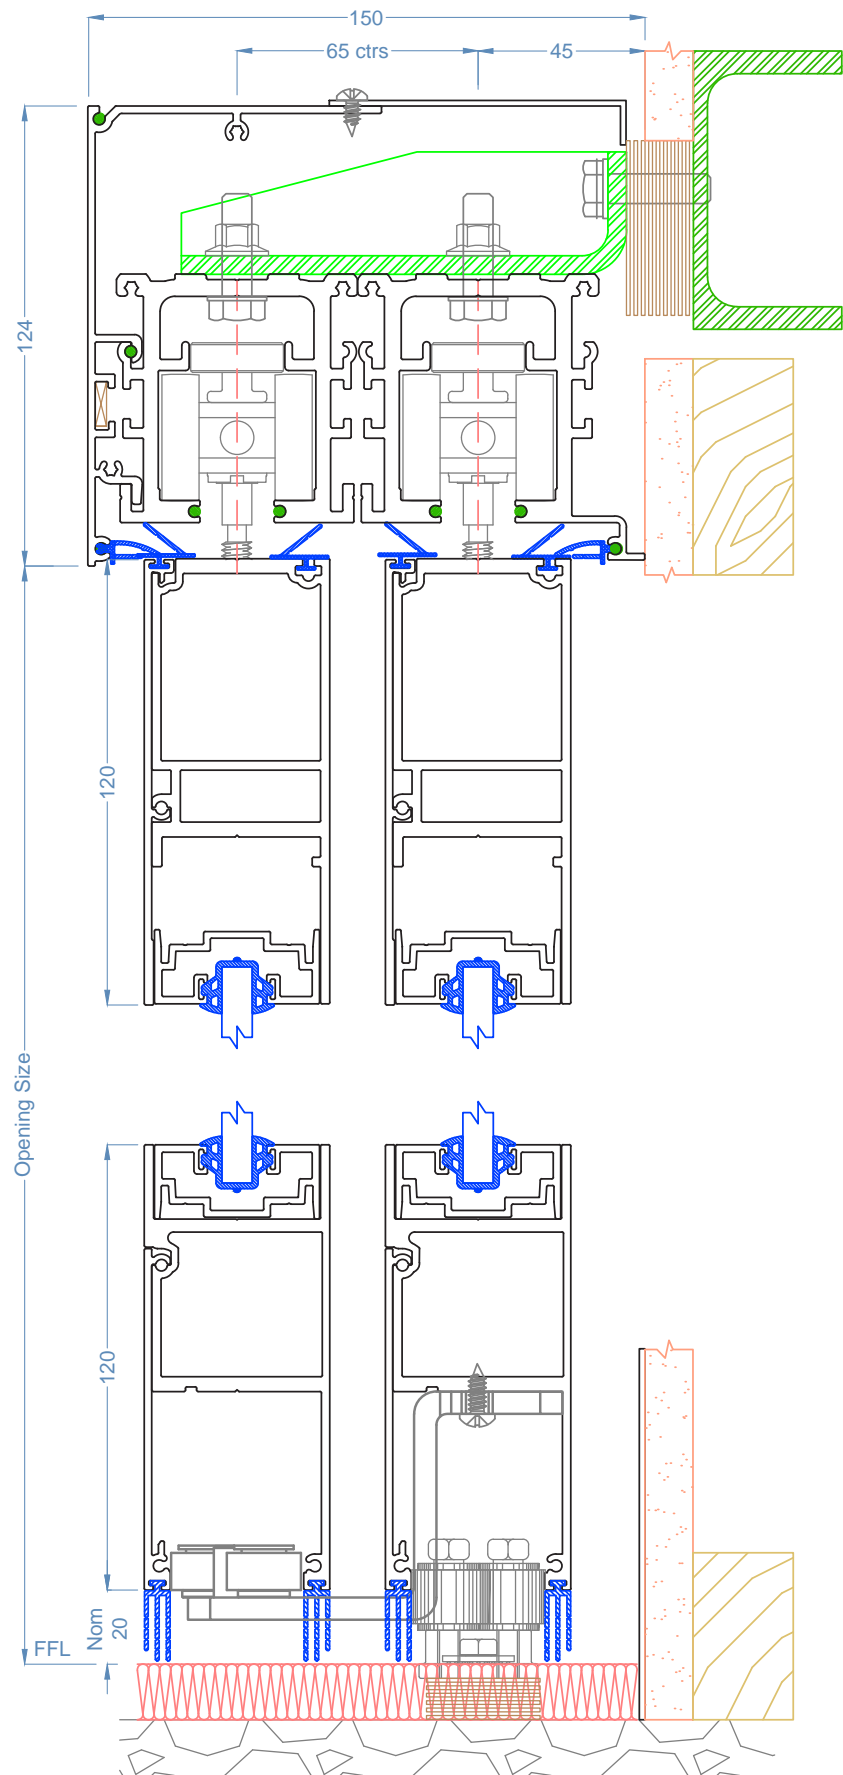

- Notes:
- Section Dimensions
- Track: 130mm Wide
 - Panel Centres: 65mm
 - Stile Width: 120mm
 - Stile Thickness: 50mm
 - Receiving Jamb - 65 +/-10mm
 - Corner Receiving Jamb - 90+/-10mm
- Glass Options
- Glass: 6mm to 10.76mm dependant on Rw requirement

- Notes:
- Section Dimensions
- Track: 65mm Wide
 - Stile Width: 120mm
 - Stile Thickness: 50mm
 - Receiving Jamb - 65 +/-10mm
 - Corner Receiving Jamb - 90+/-10mm
- Glass Options
- Glass: 6mm to 10.76mm dependant on Rw requirement

Small Format Bi Parting Face Mount Slider - Plan View

Glyde™ Acoustic Sliding Doors
Glyde - 13
Small Format Dual Face Mount Slider

Section Through Dual Track

- Notes:
- Section Dimensions
- Track: 130mm Wide
 - Panel Centres: 65mm
 - Stile Width: 120mm
 - Stile Thickness: 50mm
 - Receiving Jamb - 65 +/-10mm
 - Corner Receiving Jamb - 90 +/-10mm
- Glass Options
- Glass: 6mm to 10.76mm dependant on Rw requirement

Small Format Single Cavity Slider - Plan View

- Notes:
- Section Dimensions
- Track: 65mm Wide
 - Stile Width: 120mm
 - Stile Thickness- 50mm
 - Receiving Jamb - 65 +/-10mm
 - Corner Receiving Jamb - 90+/-10mm
- Glass Options
- Glass: 6mm to 10.76mm dependant on Rw requirement