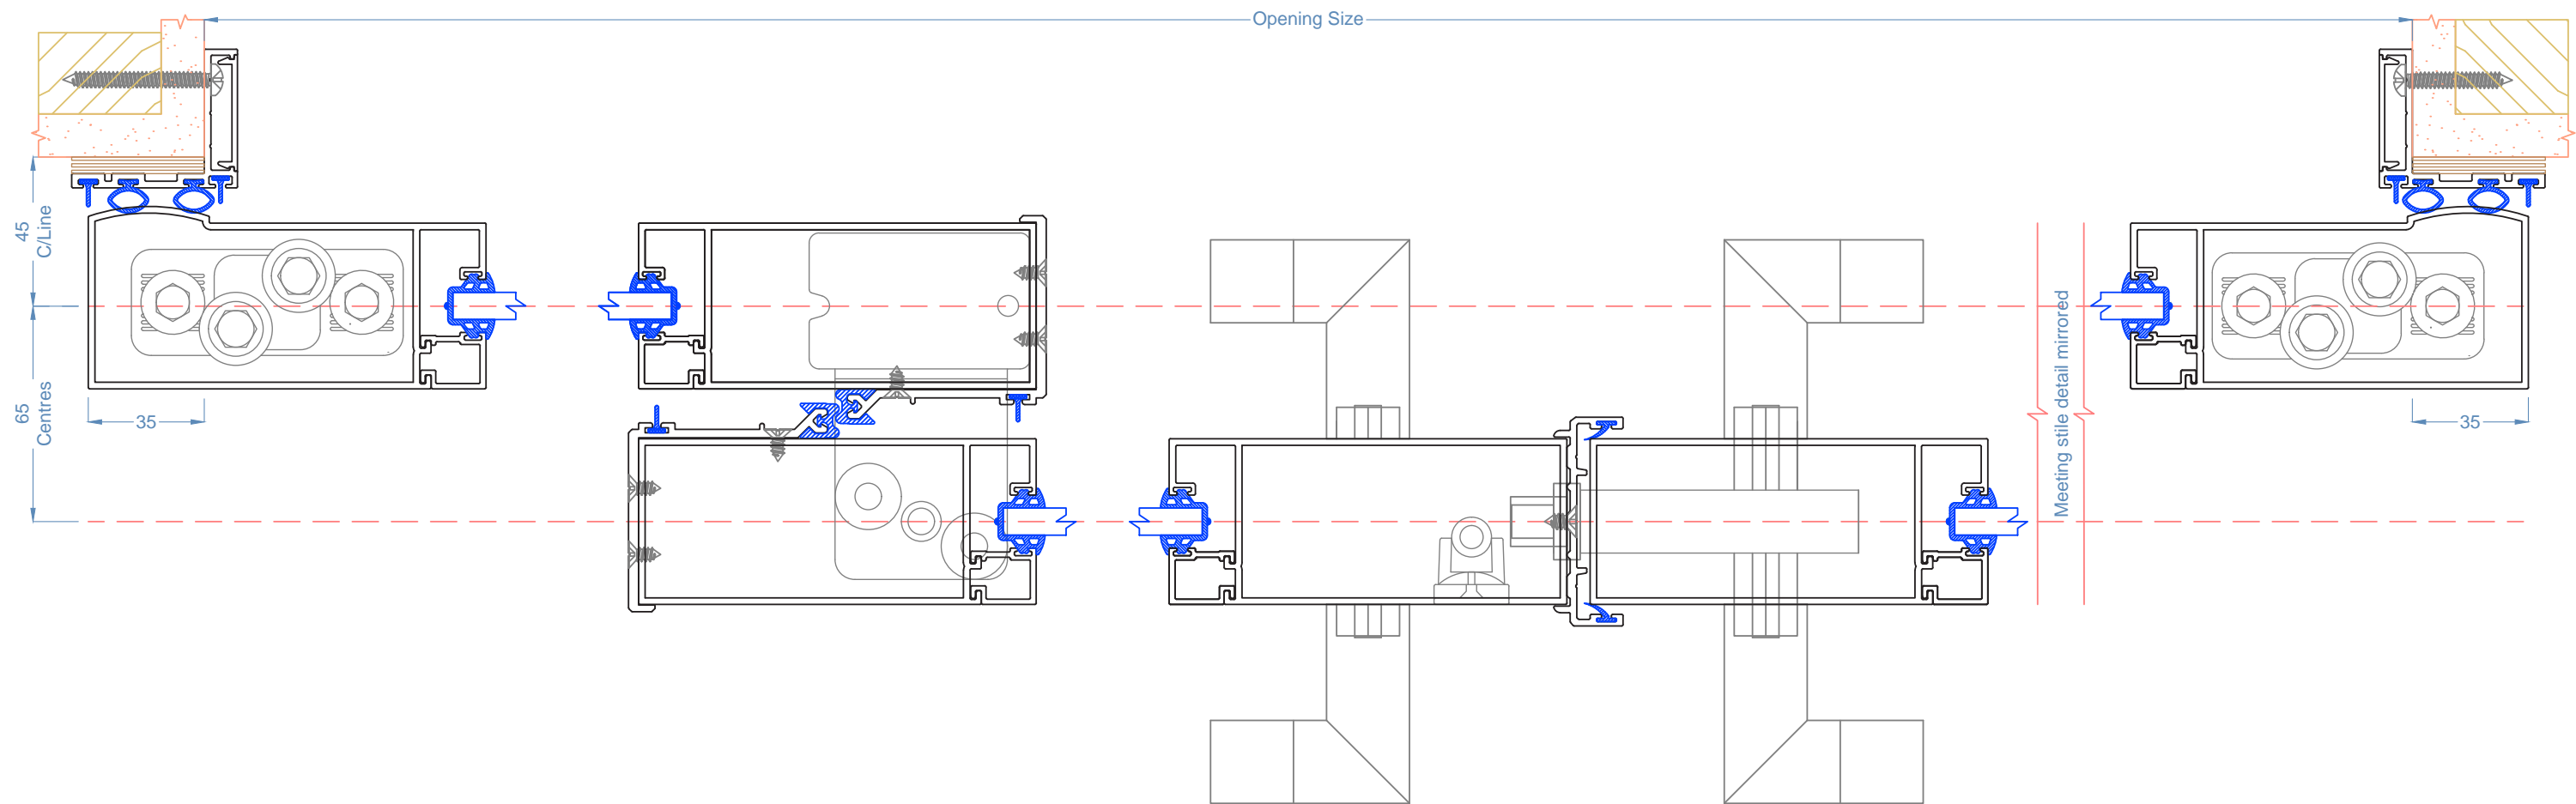

Glyde™ Acoustic Sliding Doors
Glyde - 15
Small Format Dual Bi Parting Face Mount Slider

Door detail fully closed