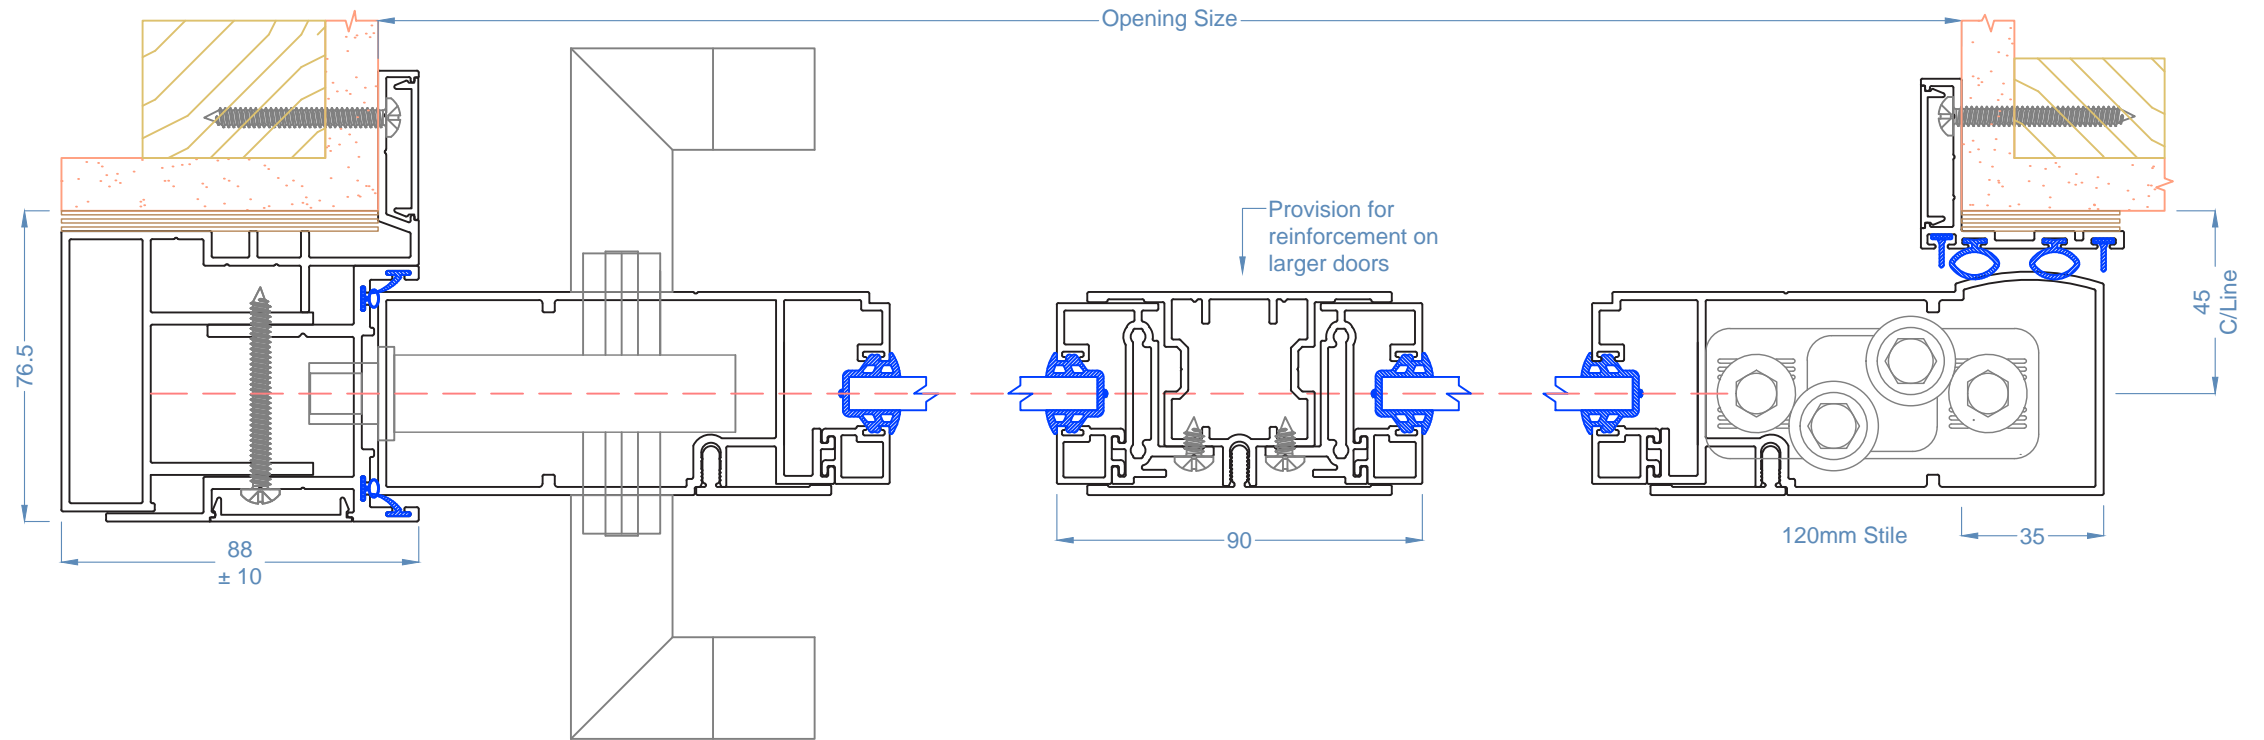

Glyde™ Acoustic Sliding Doors
Glyde - 11
Vertical Mullions in Panels

Single Face Mount Slider - Plan View

Notes:

- Only used in Large Format doors
- Vertical Mullion 90mm face
- Can be used in conjunction with midrails (refer examples below)

Glass Options

- Glass: 6mm to 10.76mm dependant on Rw requirement

Example Panel Configurations using Vertical Mullions