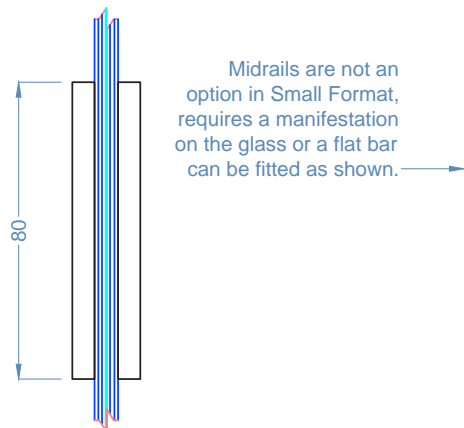

- Notes:
- Section Dimensions
- Track: 130mm Wide
 - Panel Centres: 65mm
 - Stile Width: 120mm
 - Stile Thickness: 50mm
 - Receiving Jamb - 65 +/-10mm
 - Corner Receiving Jamb - 90+/-10mm
- Glass Options
- Glass: 6mm to 10.76mm dependant on Rw requirement

Midrails

Midrails are used as a manifestation and generally 1 midrail <2400 panel height and 2 midrails =>2400 panel height

Section Through Dual Track

Glyde™ Acoustic Sliding Doors
 Glyde - 9
 Large Format Dual Cavity Slider - Plan View

Door detail fully closed

Door detail when fully open

Glyde™ Acoustic Sliding Doors
Glyde - 10
Small Format Single Face Mount Slider

Section Through Single Track

Small Format Single Face Mount Slider - Plan View

- Notes:
- Section Dimensions
- Track: 65mm Wide
 - Stile Width: 120mm
 - Stile Thickness: 50mm
 - Receiving Jamb - 65 +/-10mm
 - Corner Receiving Jamb - 90+/-10mm
- Glass Options
- Glass: 6mm to 10.76mm dependant on Rw requirement