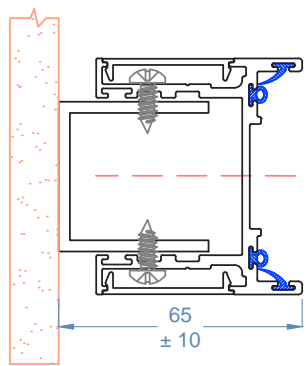

Glyde™ Acoustic Sliding Doors
Glyde - 14
Small Format Dual Face Mount Slider - Plan View

Opening Size

Door detail fully closed

120mm Stile

45 C/Line
65 Centres

Door detail when fully open

Nom 60mm for DDA compliance
ensures clearance between handle
and stile to avoid finger entrapment

Small Format Single Cavity Slider - Plan View

- Notes:
- Section Dimensions
- Track: 65mm Wide
 - Stile Width: 120mm
 - Stile Thickness- 50mm
 - Receiving Jamb - 65 +/-10mm
 - Corner Receiving Jamb - 90+/-10mm
- Glass Options
- Glass: 6mm to 10.76mm dependant on Rw requirement