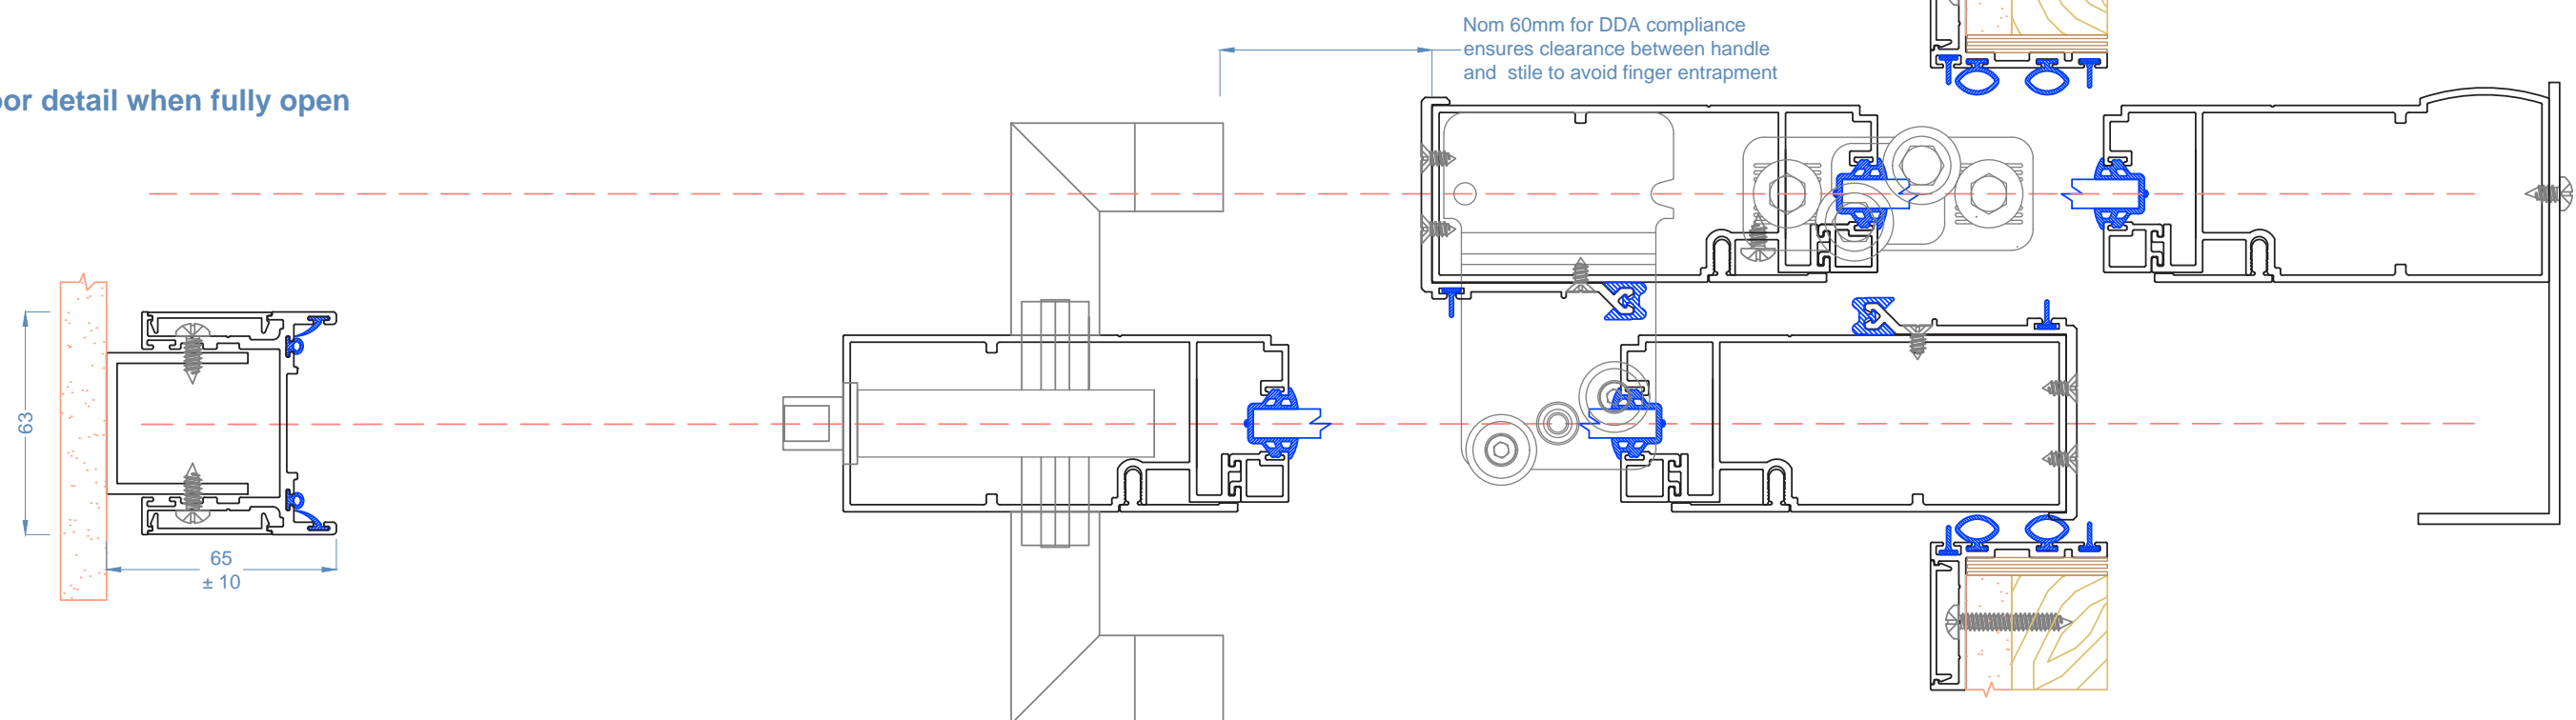

Door detail when fully open