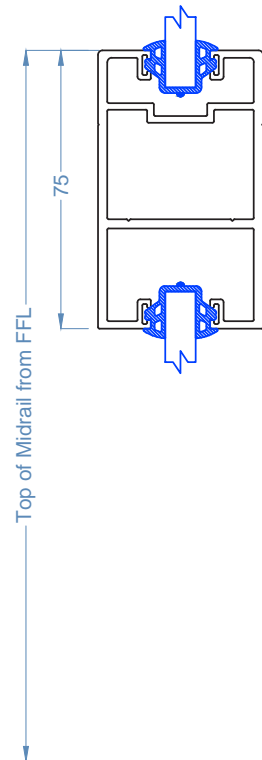

Glyde™ Acoustic Sliding Doors
Glyde - 2
Large Format Single Face Mount Slider

1. Notes:
2. Section Dimensions
3. Track: 65mm Wide
   - Stile Width: 120mm
   - Stile Thickness: 50mm
   - Receiving Jamb - 65 +/-10mm
   - Corner Receiving Jamb - 90 +/-10mm

1. Glass Options
2. Glass: 6mm to 10.76mm dependant on Rw requirement

Midrails

Midrails are used as a manifestation and generally 1 midrail <2400 high and 2 midrails =>2400 high