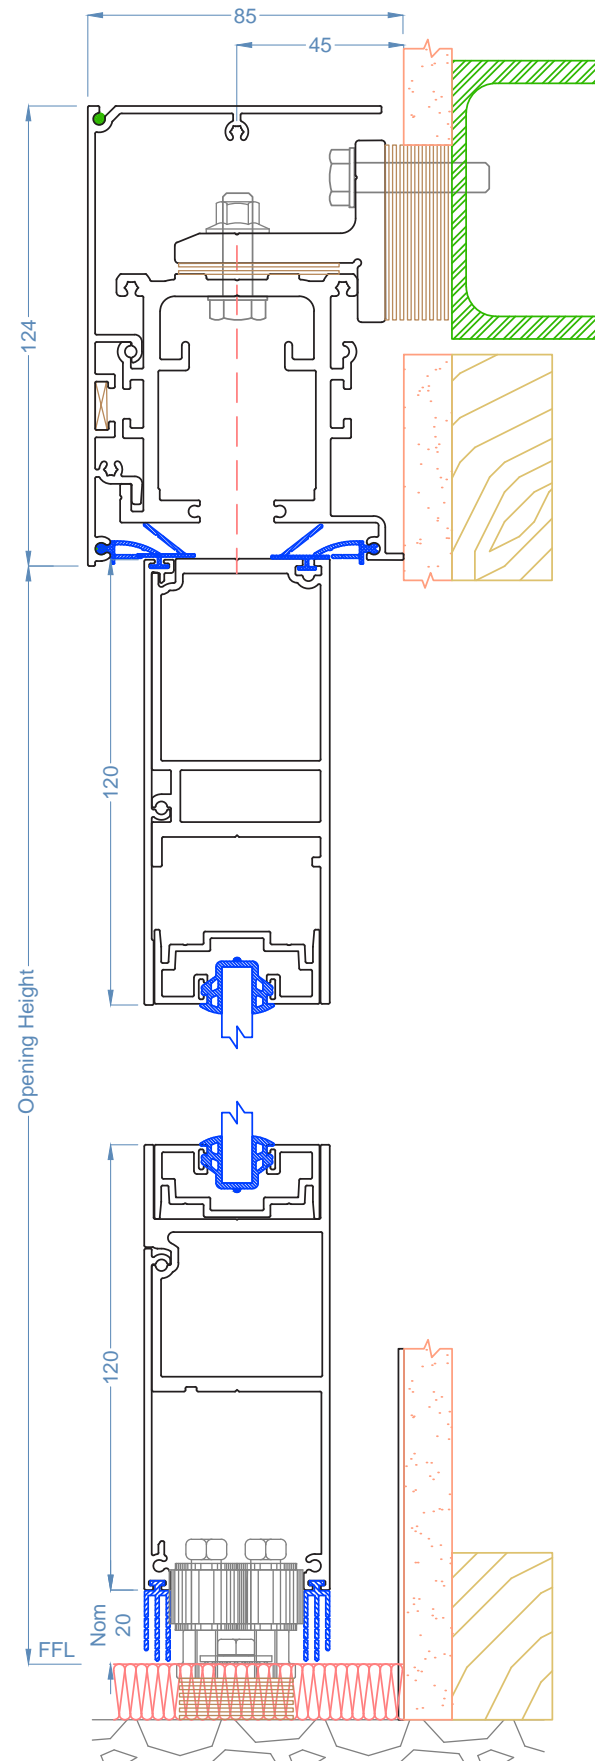

Section Dimensions

- Track: 65mm Wide (Single Track)
- Track: 130mm Wide (Dual Track)
- Panel Centres: 65mm
- Stile Width: 120mm
- Stile Thickness: 50mm
- Surface Mounted Receiving Jamb - 65 +/-10mm
- Corner mounted Receiving Jamb - 90 +/-10mm

Single Mullion with Midrails
(Type 13)

Glyde™ Acoustic Sliding Doors
Glyde - 2
Large Format Single Face Mount Slider

- Notes:
- Section Dimensions
- Track: 65mm Wide
 - Stile Width: 120mm
 - Stile Thickness: 50mm
 - Receiving Jamb - 65 +/-10mm
 - Corner Receiving Jamb - 90 +/-10mm

- Glass Options
- Glass: 6mm to 10.76mm dependant on Rw requirement

Midrails

Midrails are used as a manifestation and generally 1 midrail <2400 high and 2 midrails =>2400 high

Section Through Single Track

- Notes:
- Section Dimensions
- Track: 130mm Wide
 - Panel Centres: 65mm
 - Stile Width: 120mm
 - Stile Thickness: 50mm
 - Receiving Jamb - 65 +/-10mm
 - Corner Receiving Jamb - 90+/-10mm
- Glass Options
- Glass: 6mm to 10.76mm dependant on Rw requirement