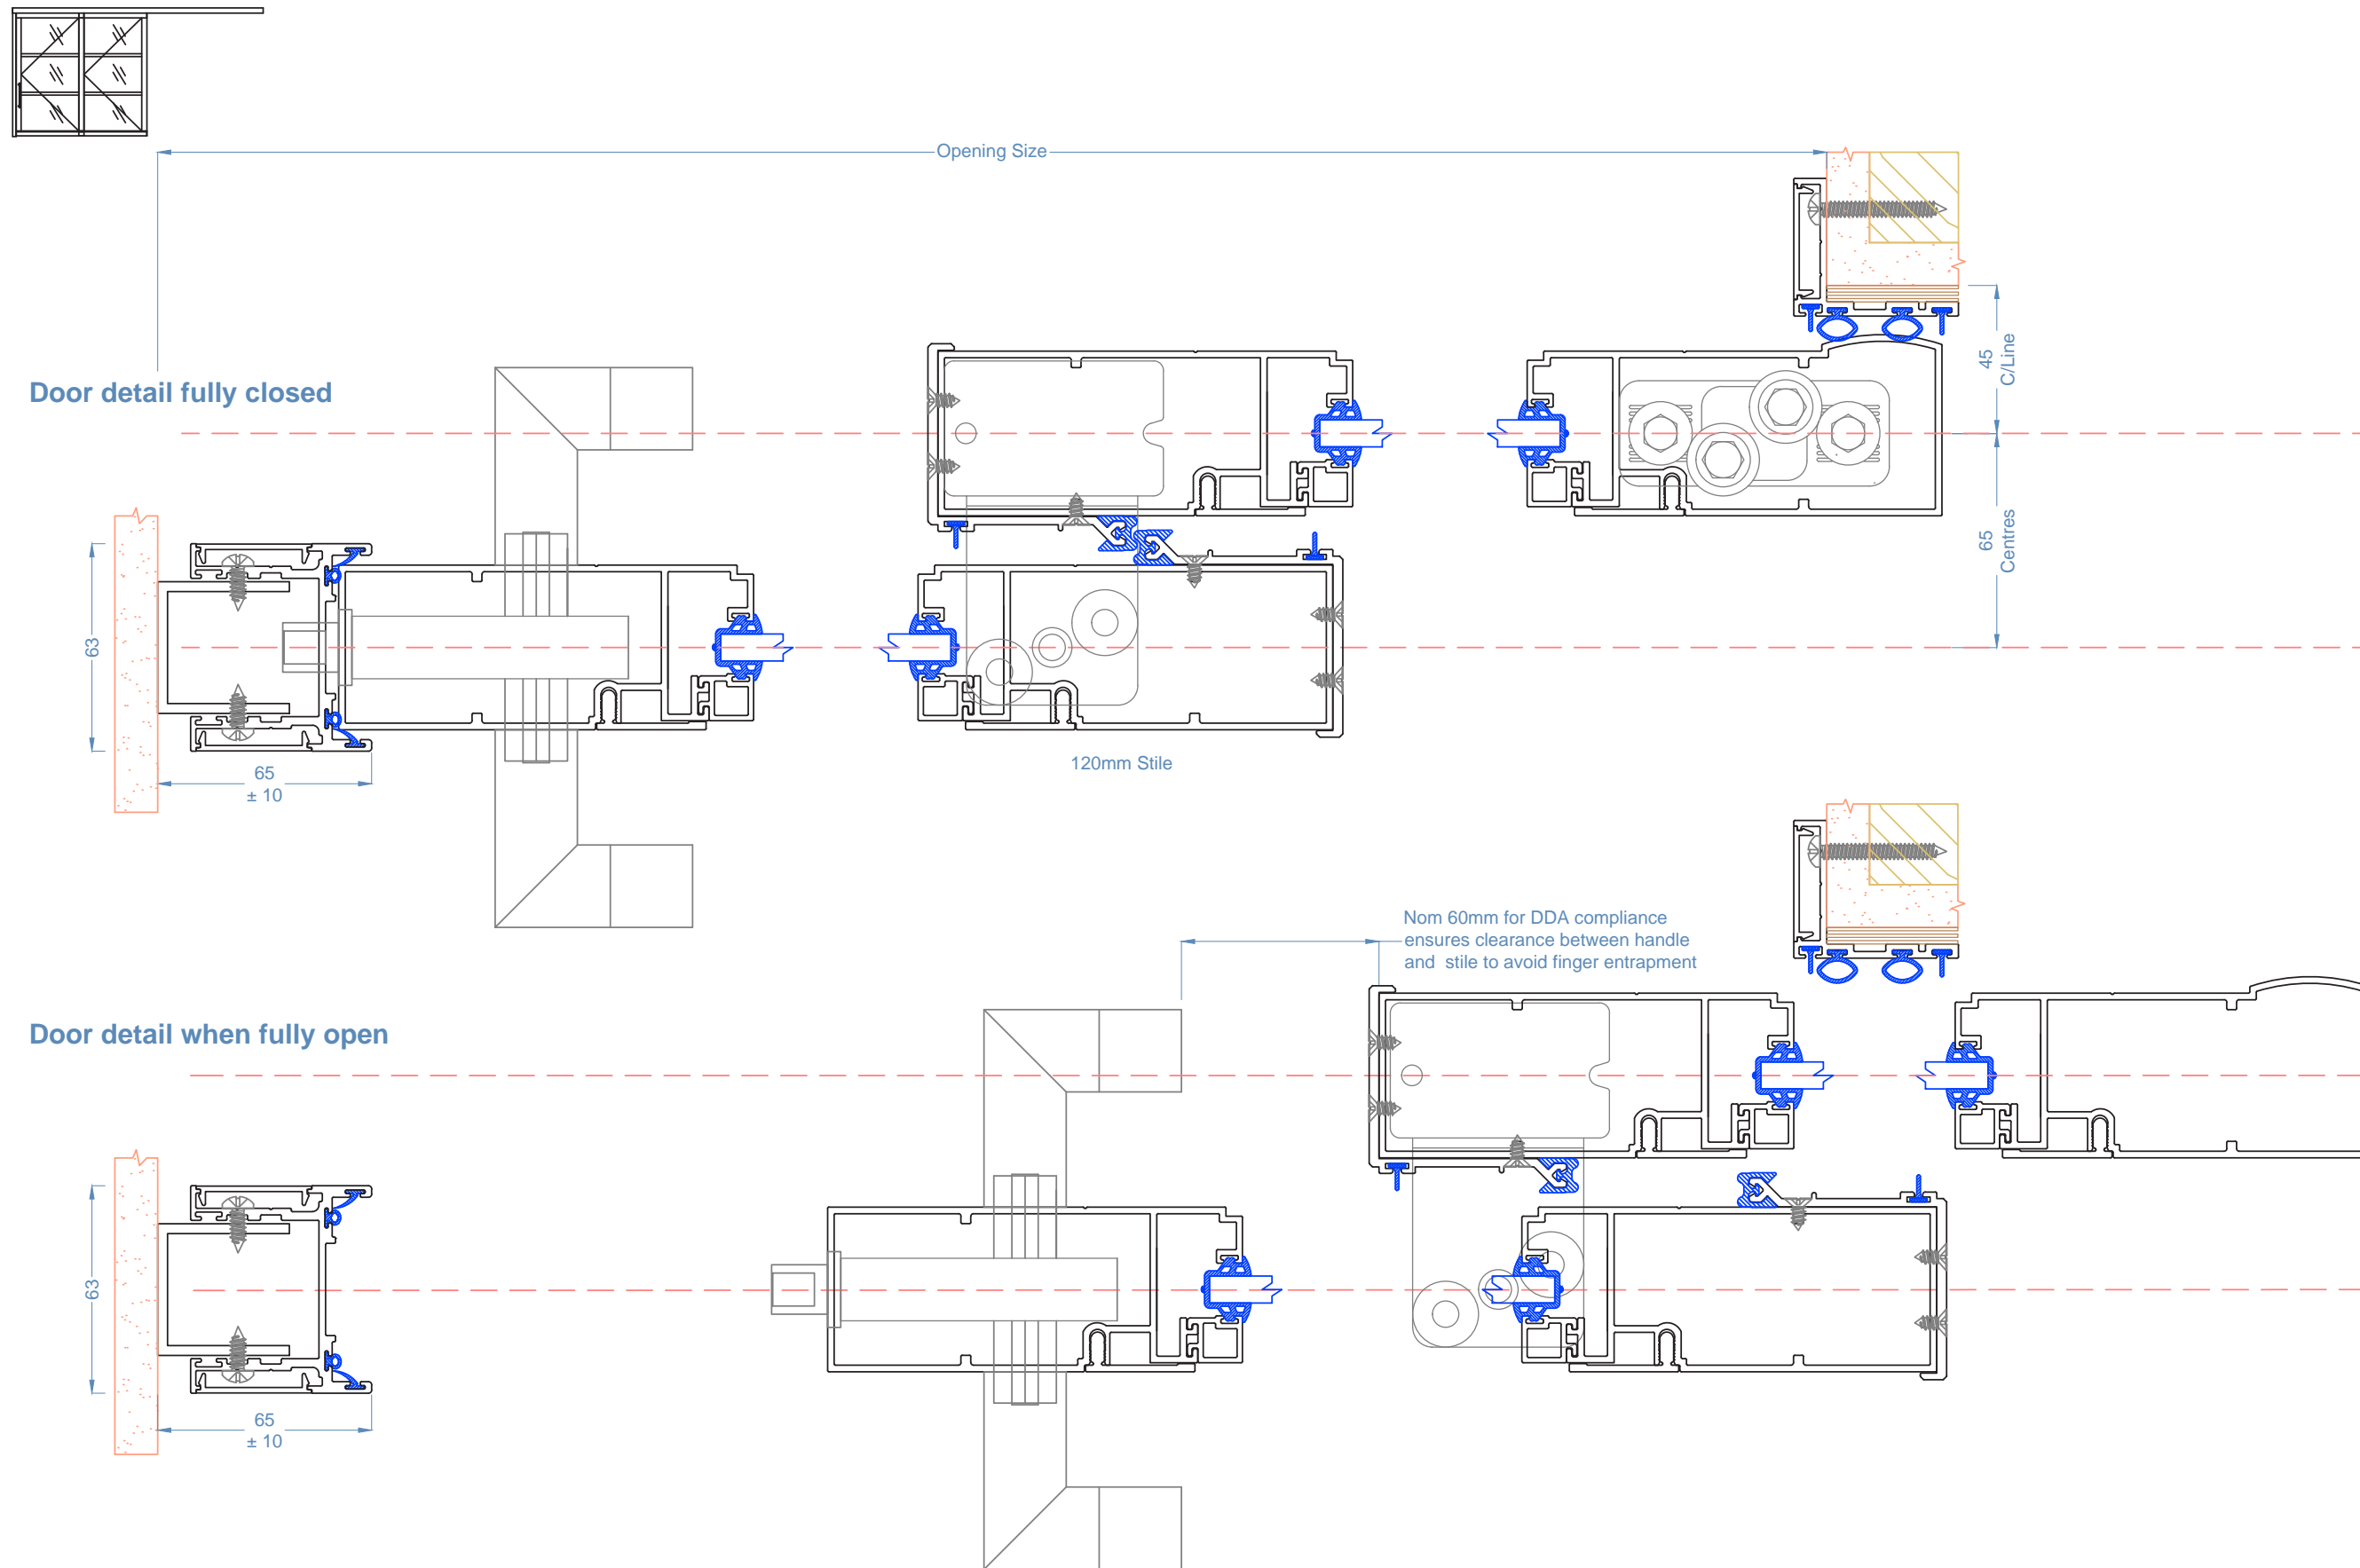

Glyde™ Acoustic Sliding Doors
Glyde - 5
Large Format Dual Face Mount Slider - Plan View