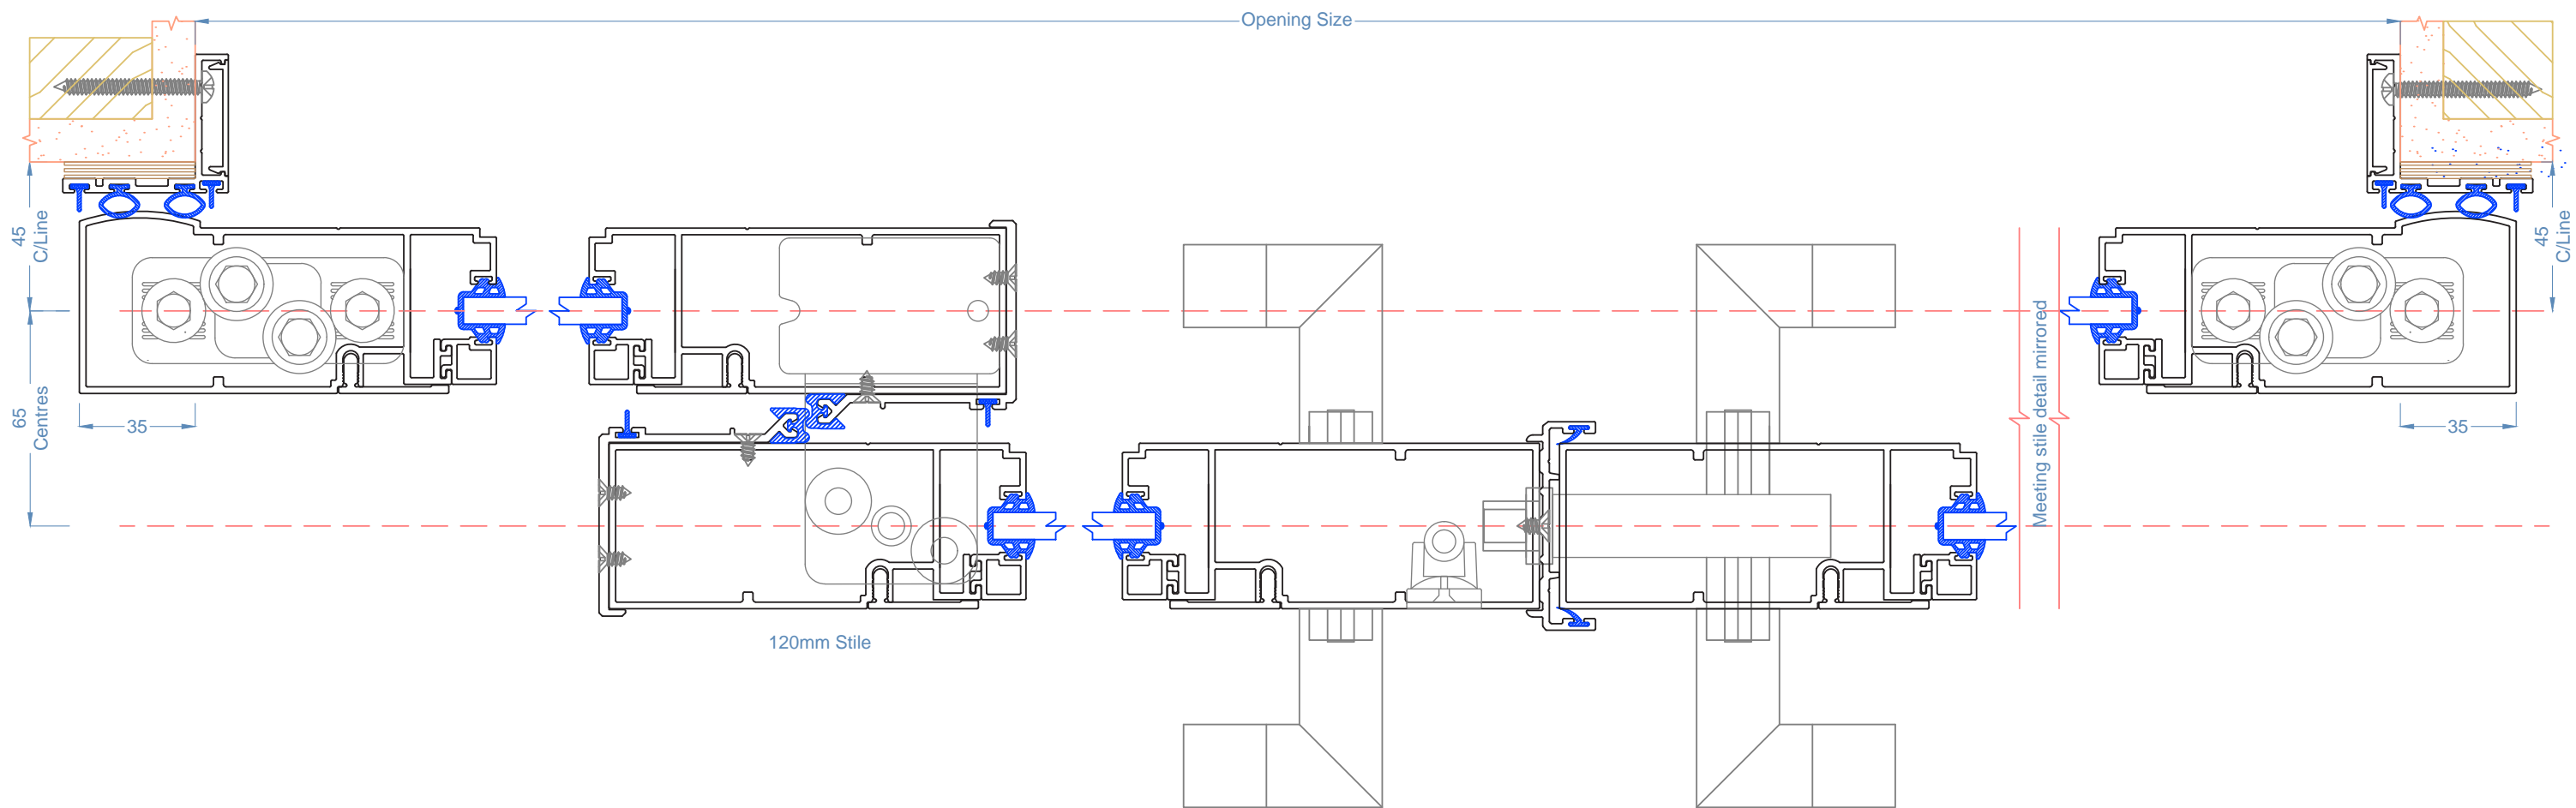

Glyde™ Acoustic Sliding Doors
Glyde - 6
Large Format Dual Face Mount Bi Parting Slider - Plan View

Door detail fully closed

GLYDE® Acoustic Sliding Doors