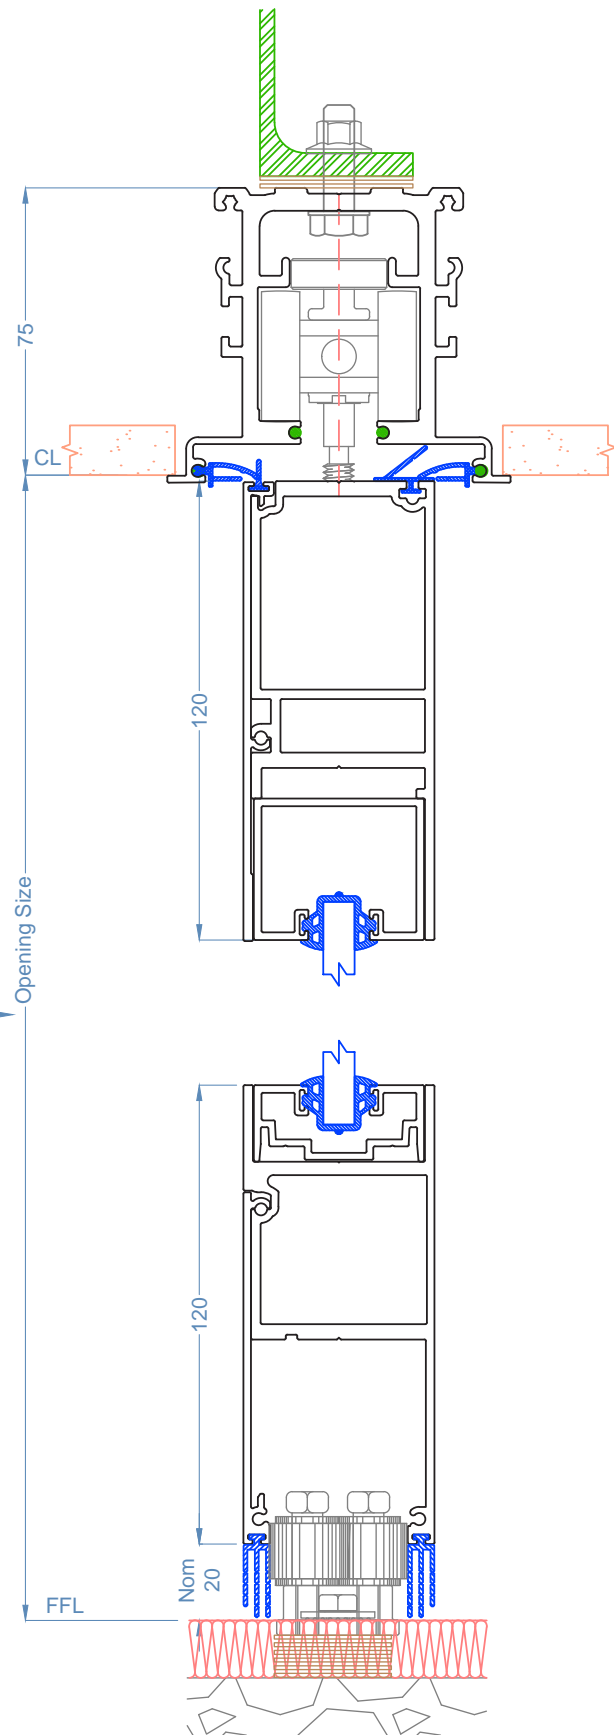

Glyde™ Acoustic Sliding Doors
Glyde - 16
Small Format Single Cavity Slider

Section Through Single Track

Small Format Single Cavity Slider - Plan View

1. Notes:
2. Section Dimensions
3. Track: 65mm Wide
   - Stile Width: 120mm
   - Stile Thickness- 50mm
   - Receiving Jamb - 65 +/-10mm
   - Corner Receiving Jamb - 90+/-10mm
4. Glass Options
5. Glass: 6mm to 10.76mm dependant on Rw requirement

Midrails are not an option in Small Format, requires a manifestation on the glass or a flat bar can be fitted.