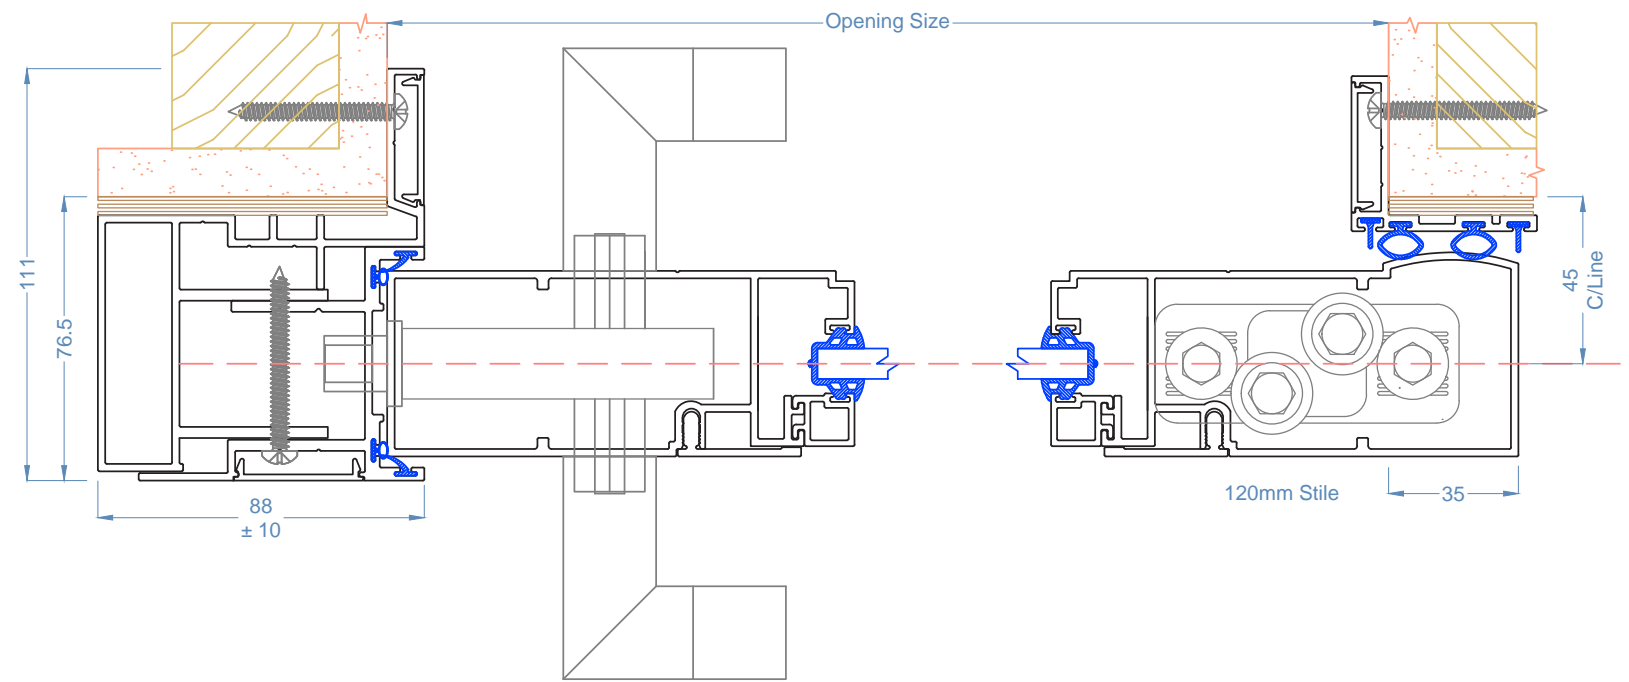

Section Dimensions

- Track: 65mm Wide (Single Track)
- Track: 130mm Wide (Dual Track)
- Panel Centres: 65mm
- Stile Width: 120mm
- Stile Thickness: 50mm
- Surface Mounted Receiving Jamb - 65 +/-10mm
- Corner mounted Receiving Jamb - 90 +/-10mm

- Glass Options
- Glass: 6mm to 10.76mm dependant on Rw requirement

Midrails

Midrails are used as a manifestation and generally 1 midrail <2400 high and 2 midrails =>2400 high

Section Through Single Track

Single Face Mount Slider - Plan View

Glyde™ Acoustic Sliding Doors
Glyde - 3
Large Format Face Mount Single Bi-Parting Slider

- Notes:
- Section Dimensions
- Track: 65mm Wide
 - Stile Width: 120mm
 - Stile Thickness: 50mm
 - Receiving Jamb - 65 +/-10mm
 - Corner Receiving Jamb - 90 +/-10mm
- Glass Options
- Glass: 6mm to 10.76mm dependant on Rw requirement

- Notes:
- Section Dimensions
- Track: 130mm Wide
 - Panel Centres: 65mm
 - Stile Width: 120mm
 - Stile Thickness: 50mm
 - Receiving Jamb - 65 +/-10mm
 - Corner Receiving Jamb - 90+/-10mm
- Glass Options
- Glass: 6mm to 10.76mm dependant on Rw requirement