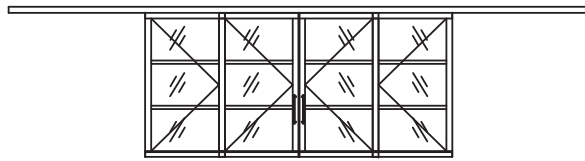

Glyde™ Acoustic Sliding Doors
Glyde - 6
Large Format Dual Face Mount Bi Parting Slider - Plan View