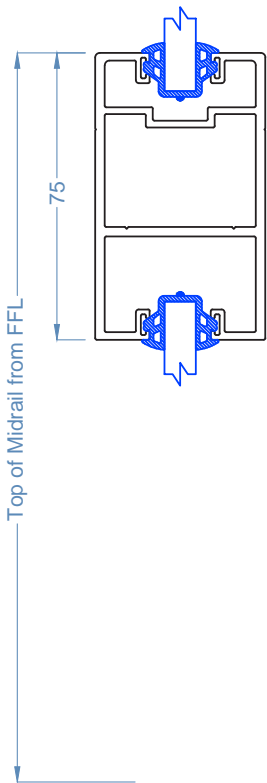

Glyde™ Acoustic Sliding Doors
Glyde - 7
Large Format Single Cavity Slider

1. Notes:
2. Section Dimensions
3. Track: 65mm Wide
   - Stile Width: 120mm
   - Stile Thickness: 50mm
   - Receiving Jamb - 65 +/-10mm
   - Corner Receiving Jamb - 90 +/-10mm
4. Glass Options
5. Glass: 6mm to 10.76mm dependant on Rw requirement

Section Through Single Track

Plan View Single Track Cavity

Midrails

Midrails are used as a manifestation and generally 1 midrail <2400 panel height and 2 midrails =>2400 panel height