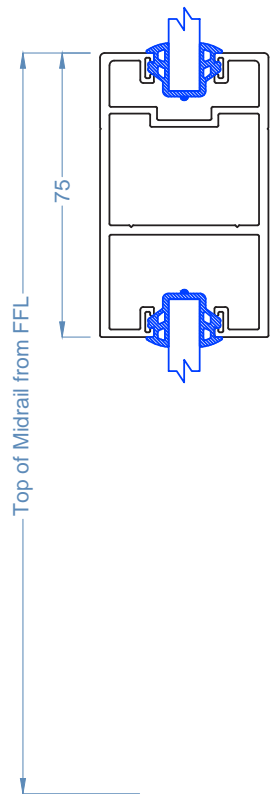

Glyde™ Acoustic Sliding Doors
Glyde - 8
Large Format Dual Cavity Slider

1. Notes:
2. Section Dimensions
3. Track: 130mm Wide
   - Panel Centres: 65mm
   - Stile Width: 120mm
   - Stile Thickness: 50mm
   - Receiving Jamb - 65 +/-10mm
   - Corner Receiving Jamb - 90+/-10mm
4. Glass Options
5. Glass: 6mm to 10.76mm dependant on Rw requirement

Midrails

Midrails are used as a manifestation and generally 1 midrail <2400 panel height and 2 midrails =>2400 panel height