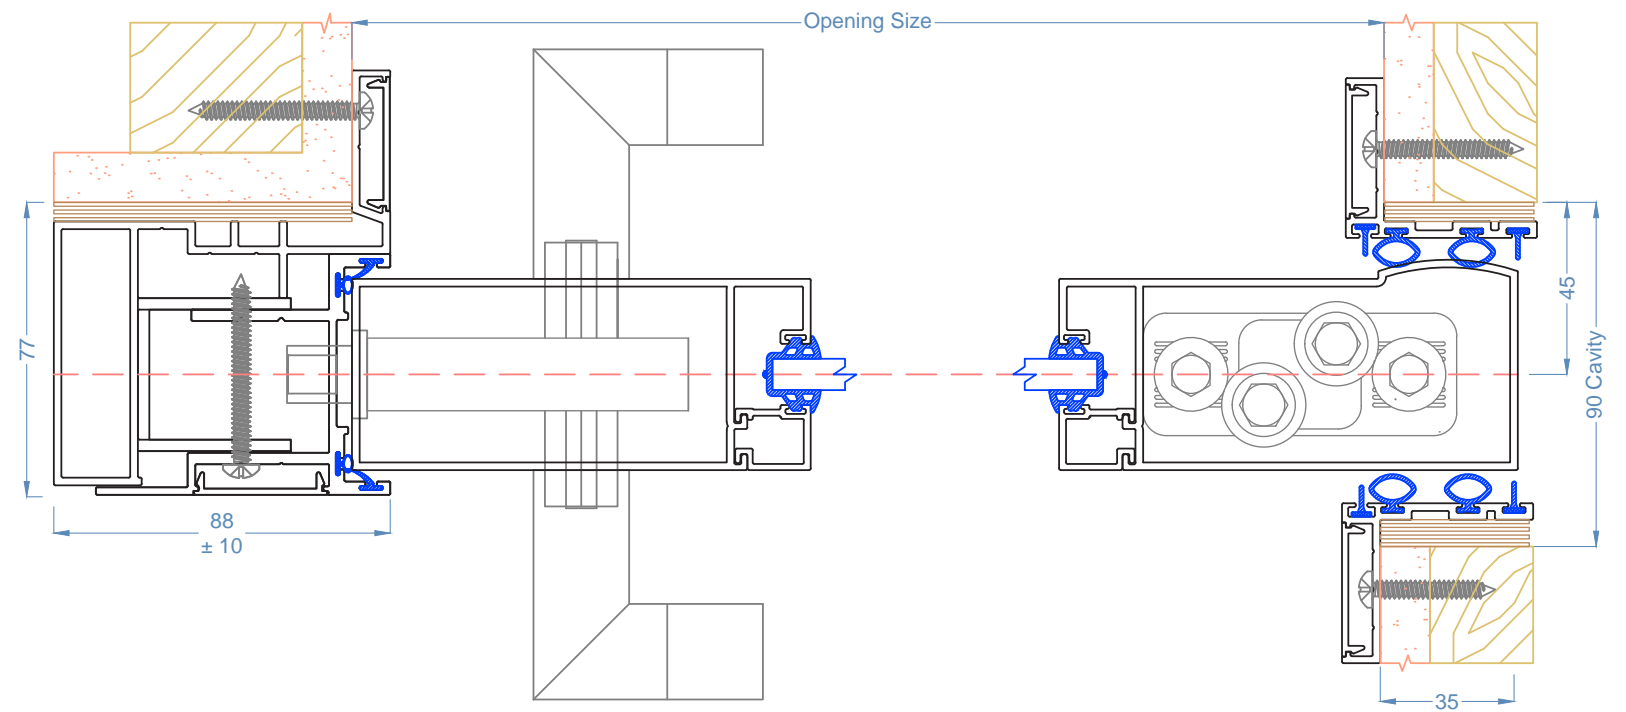

Glyde™ Acoustic Sliding Doors
Glyde - 16
Small Format Single Cavity Slider

Section Through Single Track

Small Format Single Cavity Slider - Plan View

1. Notes:
2. Section Dimensions
3. Track: 65mm Wide
   - Stile Width: 120mm
   - Stile Thickness- 50mm
   - Receiving Jamb - 65 +/-10mm
   - Corner Receiving Jamb - 90+/-10mm
4. Glass Options
5. Glass: 6mm to 10.76mm dependant on Rw requirement

Midrails are not an option in Small Format, requires a manifestation on the glass or a flat bar can be fitted.