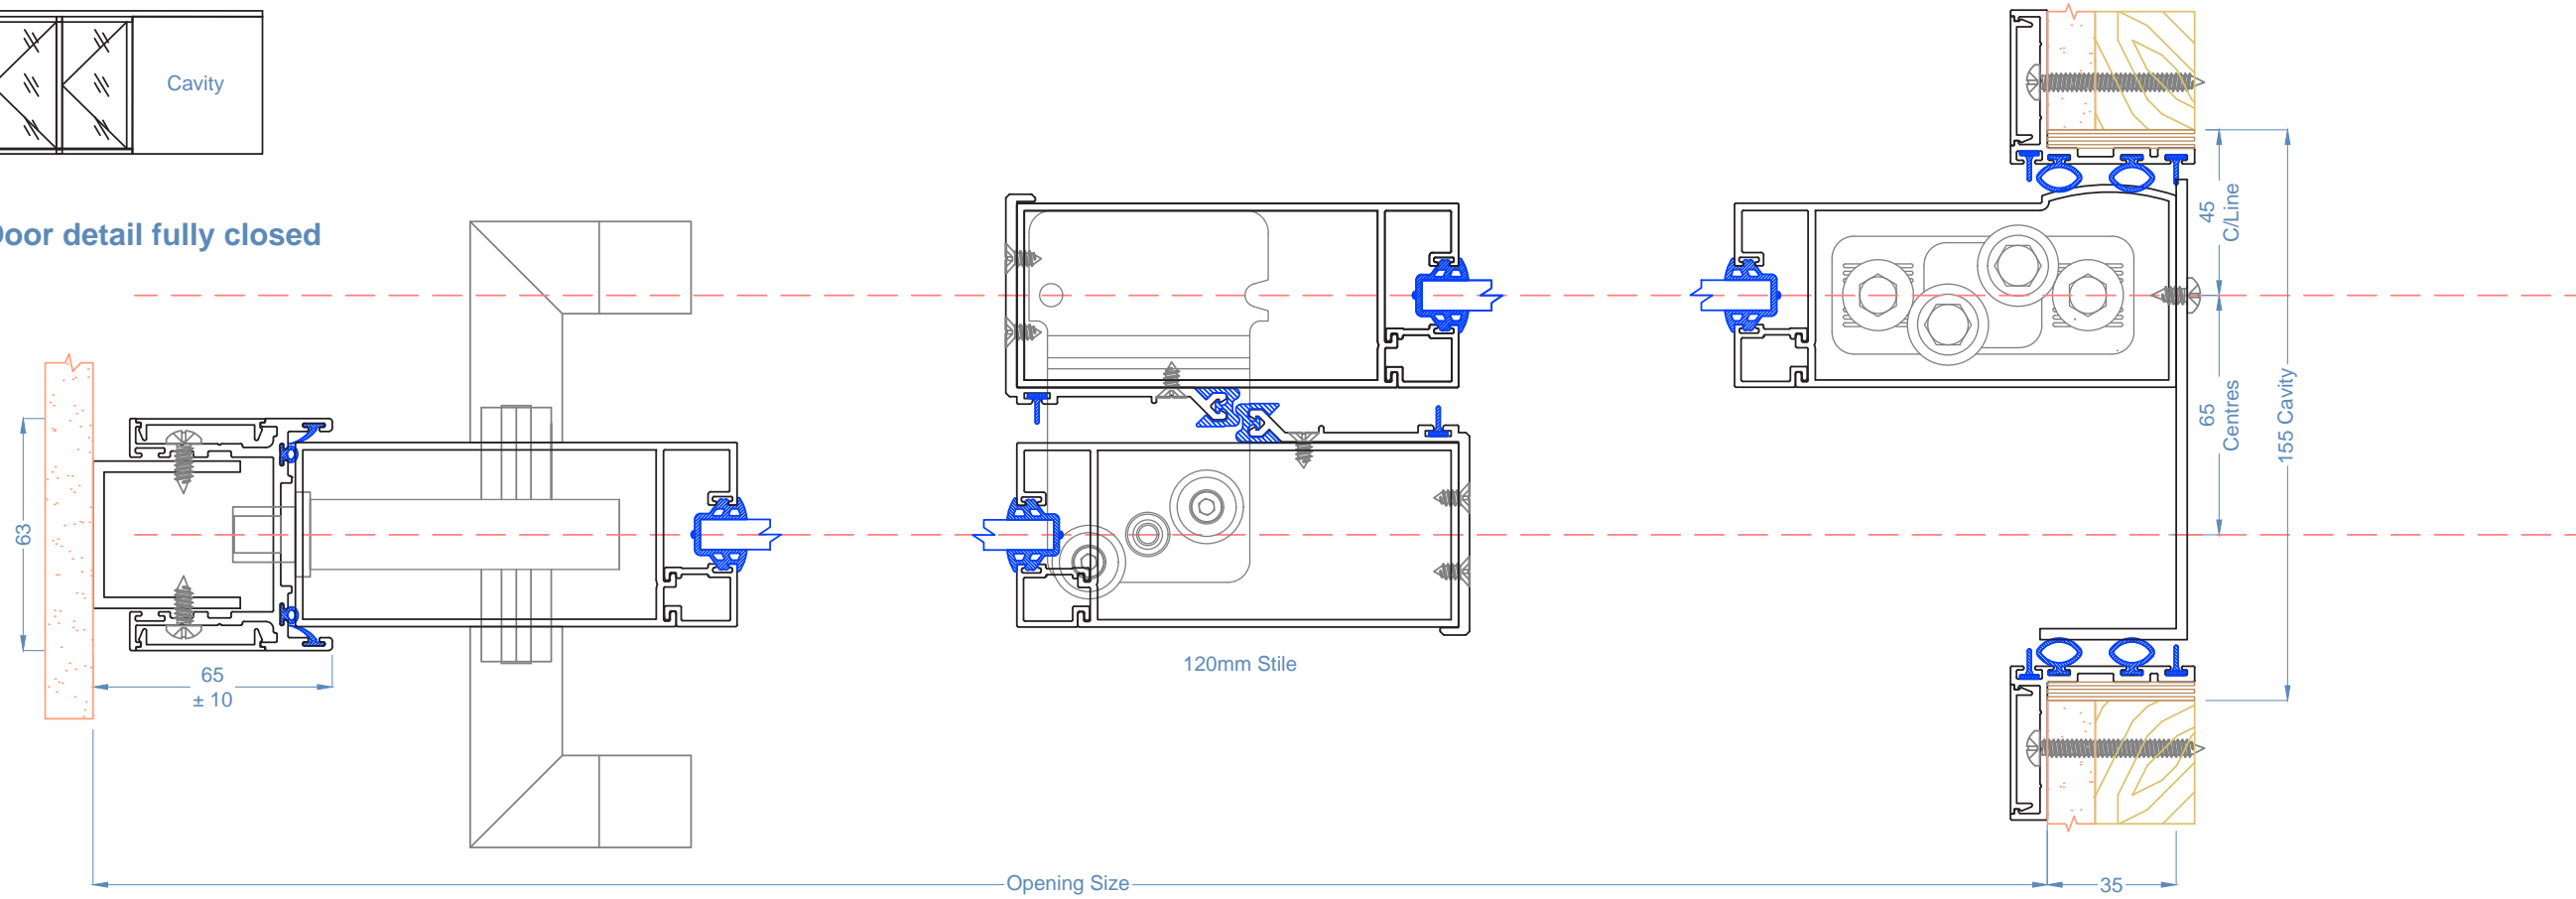

Glyde™ Acoustic Sliding Doors
Glyde - 18
Small Format Dual Cavity Slider - Plan View