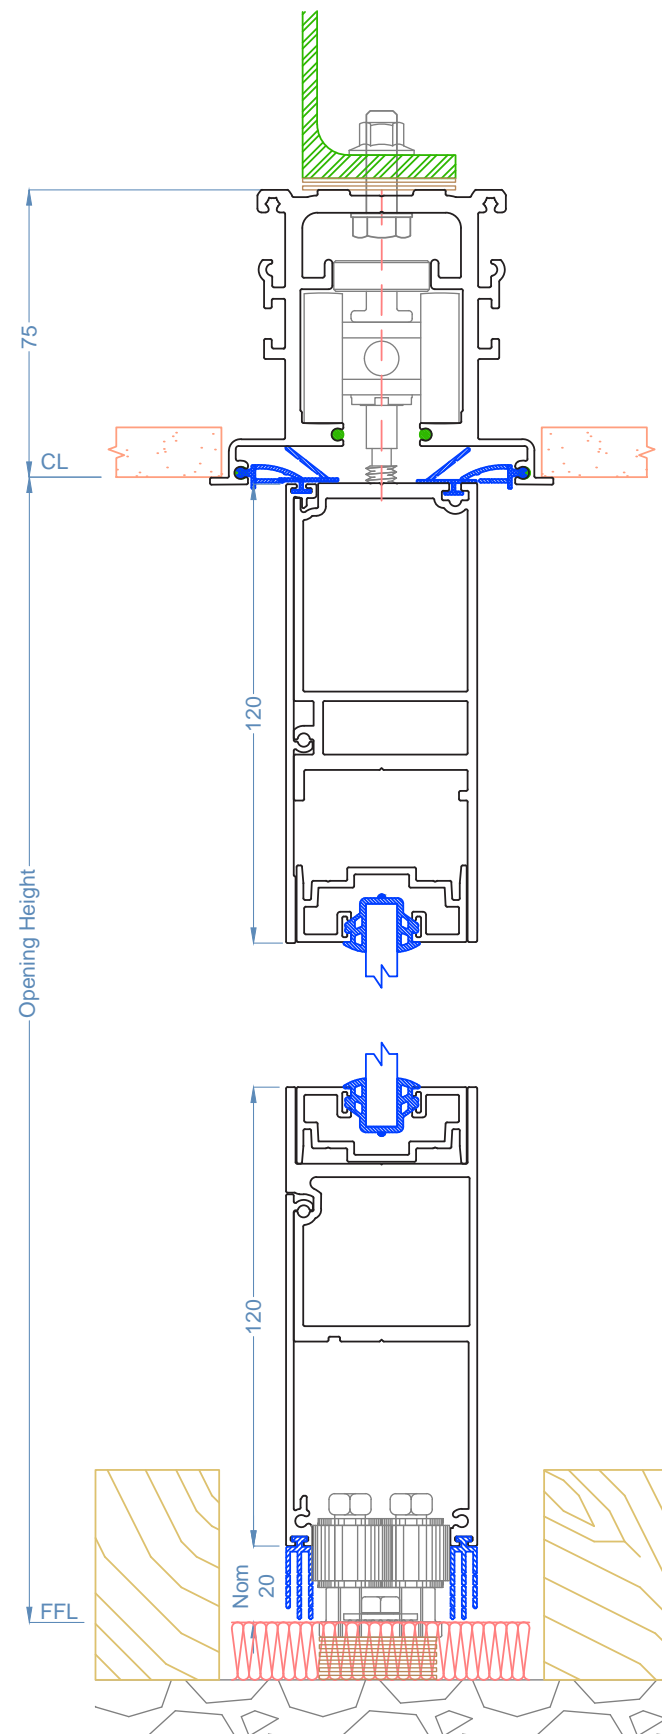

Glyde™ Acoustic Sliding Doors
Glyde - 7
Large Format Single Cavity Slider

1. Notes:
2. Section Dimensions
3. Track: 65mm Wide
   - Stile Width: 120mm
   - Stile Thickness: 50mm
   - Receiving Jamb - 65 +/-10mm
   - Corner Receiving Jamb - 90 +/-10mm
4. Glass Options
5. Glass: 6mm to 10.76mm dependant on Rw requirement

Section Through Single Track

Plan View Single Track Cavity

Midrails

Midrails are used as a manifestation and generally 1 midrail <2400 panel height and 2 midrails =>2400 panel height