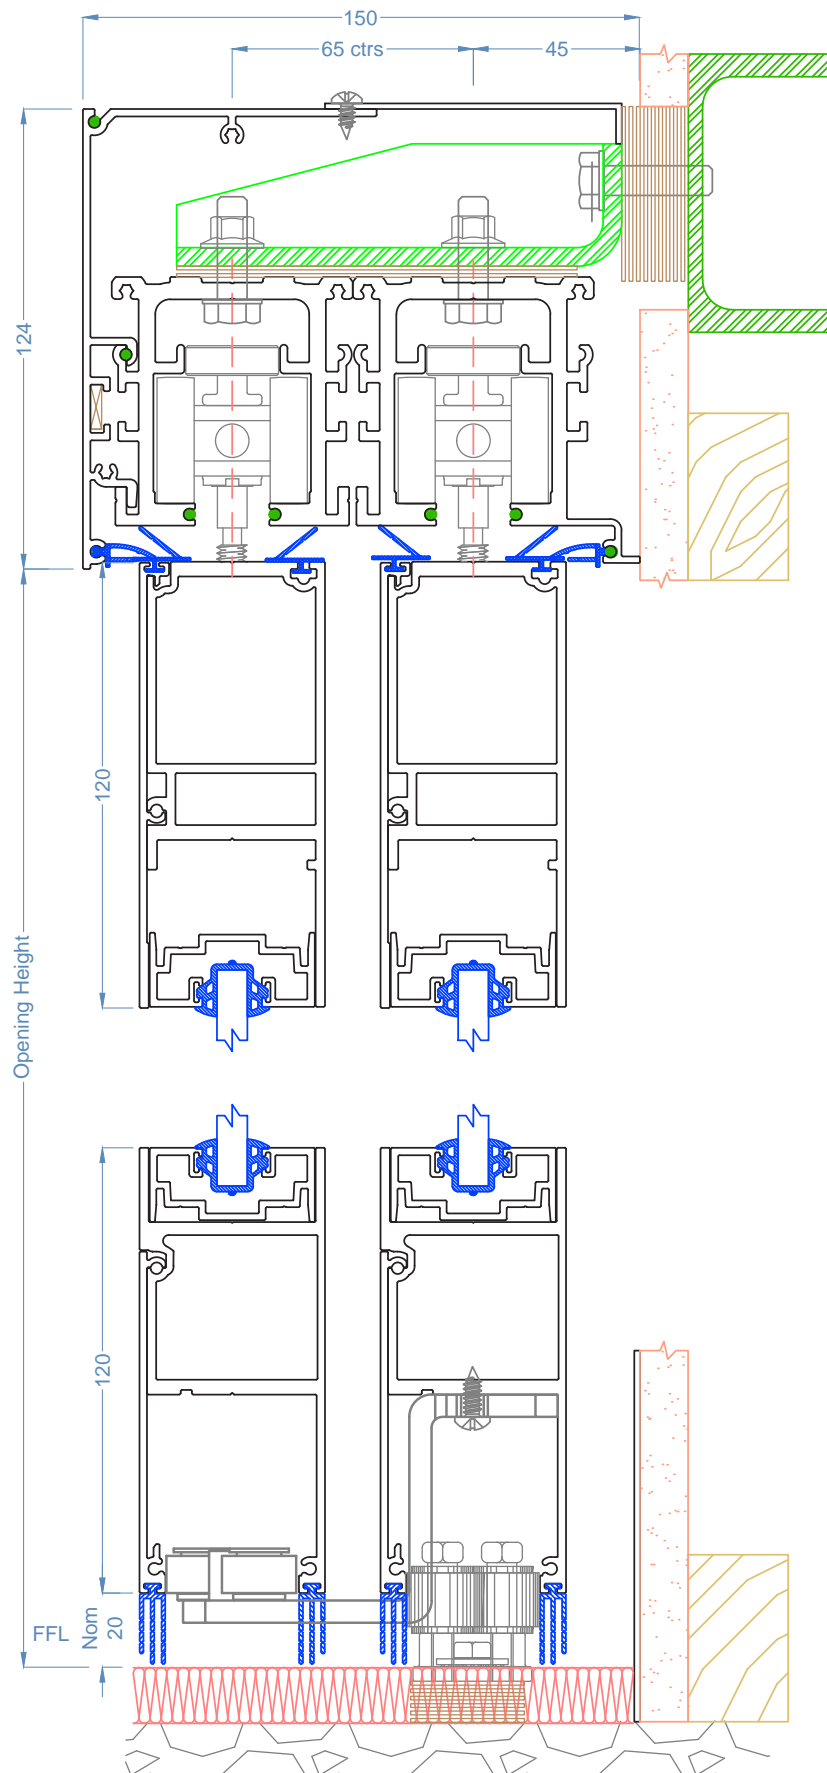

Section Dimensions

- Track: 65mm Wide (Single Track)
- Track: 130mm Wide (Dual Track)
- Panel Centres: 65mm
- Stile Width: 120mm
- Stile Thickness: 50mm
- Surface Mounted Receiving Jamb - 65 +/-10mm
- Corner mounted Receiving Jamb - 90 +/-10mm

Face Mount Single Bi-Parting Slider - Plan View

Glyde™ Acoustic Sliding Doors
Glyde - 4
Large Format Dual Face Mount Slider

- Notes:
- Section Dimensions
- Track - 130mm Wide
 - Panel Centres - 65mm
 - Stile height - 120mm
 - Stile thickness - 50mm
 - Receiving Jamb - 65 +/-10mm
 - Corner Receiving Jamb - 90 +/-10mm

- Glass Options
- Glass: 6mm to 10.76mm dependant on Rw requirement

Section Through Dual Track

Midrails

Midrails are used as a manifestation and generally 1 midrail <2400 panel height and 2 midrails =>2400 panel height

- Notes:
- Section Dimensions
- Track: 130mm Wide
 - Panel Centres: 65mm
 - Stile Width: 120mm
 - Stile Thickness: 50mm
 - Receiving Jamb - 65 +/-10mm
 - Corner Receiving Jamb - 90+/-10mm
- Glass Options
- Glass: 6mm to 10.76mm dependant on Rw requirement