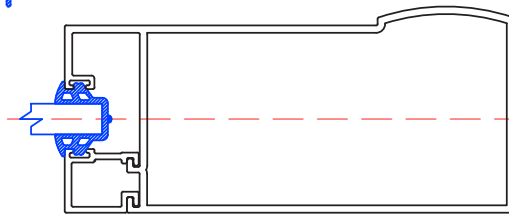

Glyde™ Acoustic Sliding Doors
Glyde - 14
Small Format Dual Face Mount Slider - Plan View

Opening Size

Door detail fully closed

120mm Stile

45 C/Line
65 Centres

Door detail when fully open

Nom 60mm for DDA compliance
ensures clearance between handle
and stile to avoid finger entrapment