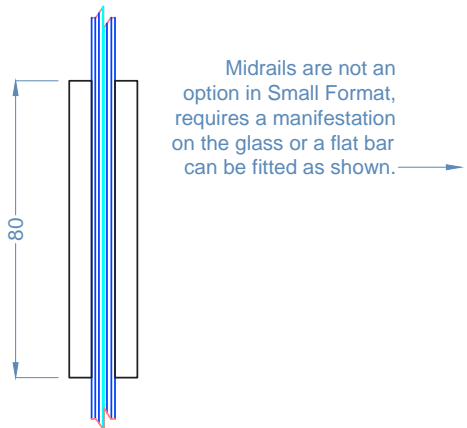

Glass Options

- Glass: 6mm to 10.76mm dependant on Rw requirement

Example Panel Configurations using Vertical Mullions

Single Mullion (Type 11)

2 Mullions (Type 111)

Single Mullions with Midrails (Type 31)

Small Format Bi Parting Face Mount Slider - Plan View

Glyde™ Acoustic Sliding Doors
Glyde - 13
Small Format Dual Face Mount Slider

Section Through Dual Track

- Notes:
- Section Dimensions
- Track: 130mm Wide
 - Panel Centres: 65mm
 - Stile Width: 120mm
 - Stile Thickness: 50mm
 - Receiving Jamb - 65 +/-10mm
 - Corner Receiving Jamb - 90 +/-10mm
- Glass Options
- Glass: 6mm to 10.76mm dependant on Rw requirement

Glyde™ Acoustic Sliding Doors
Glyde - 14
Small Format Dual Face Mount Slider - Plan View

Opening Size

Door detail fully closed

120mm Stile

45 C/Line
65 Centres

Door detail when fully open

Nom 60mm for DDA compliance
ensures clearance between handle
and stile to avoid finger entrapment