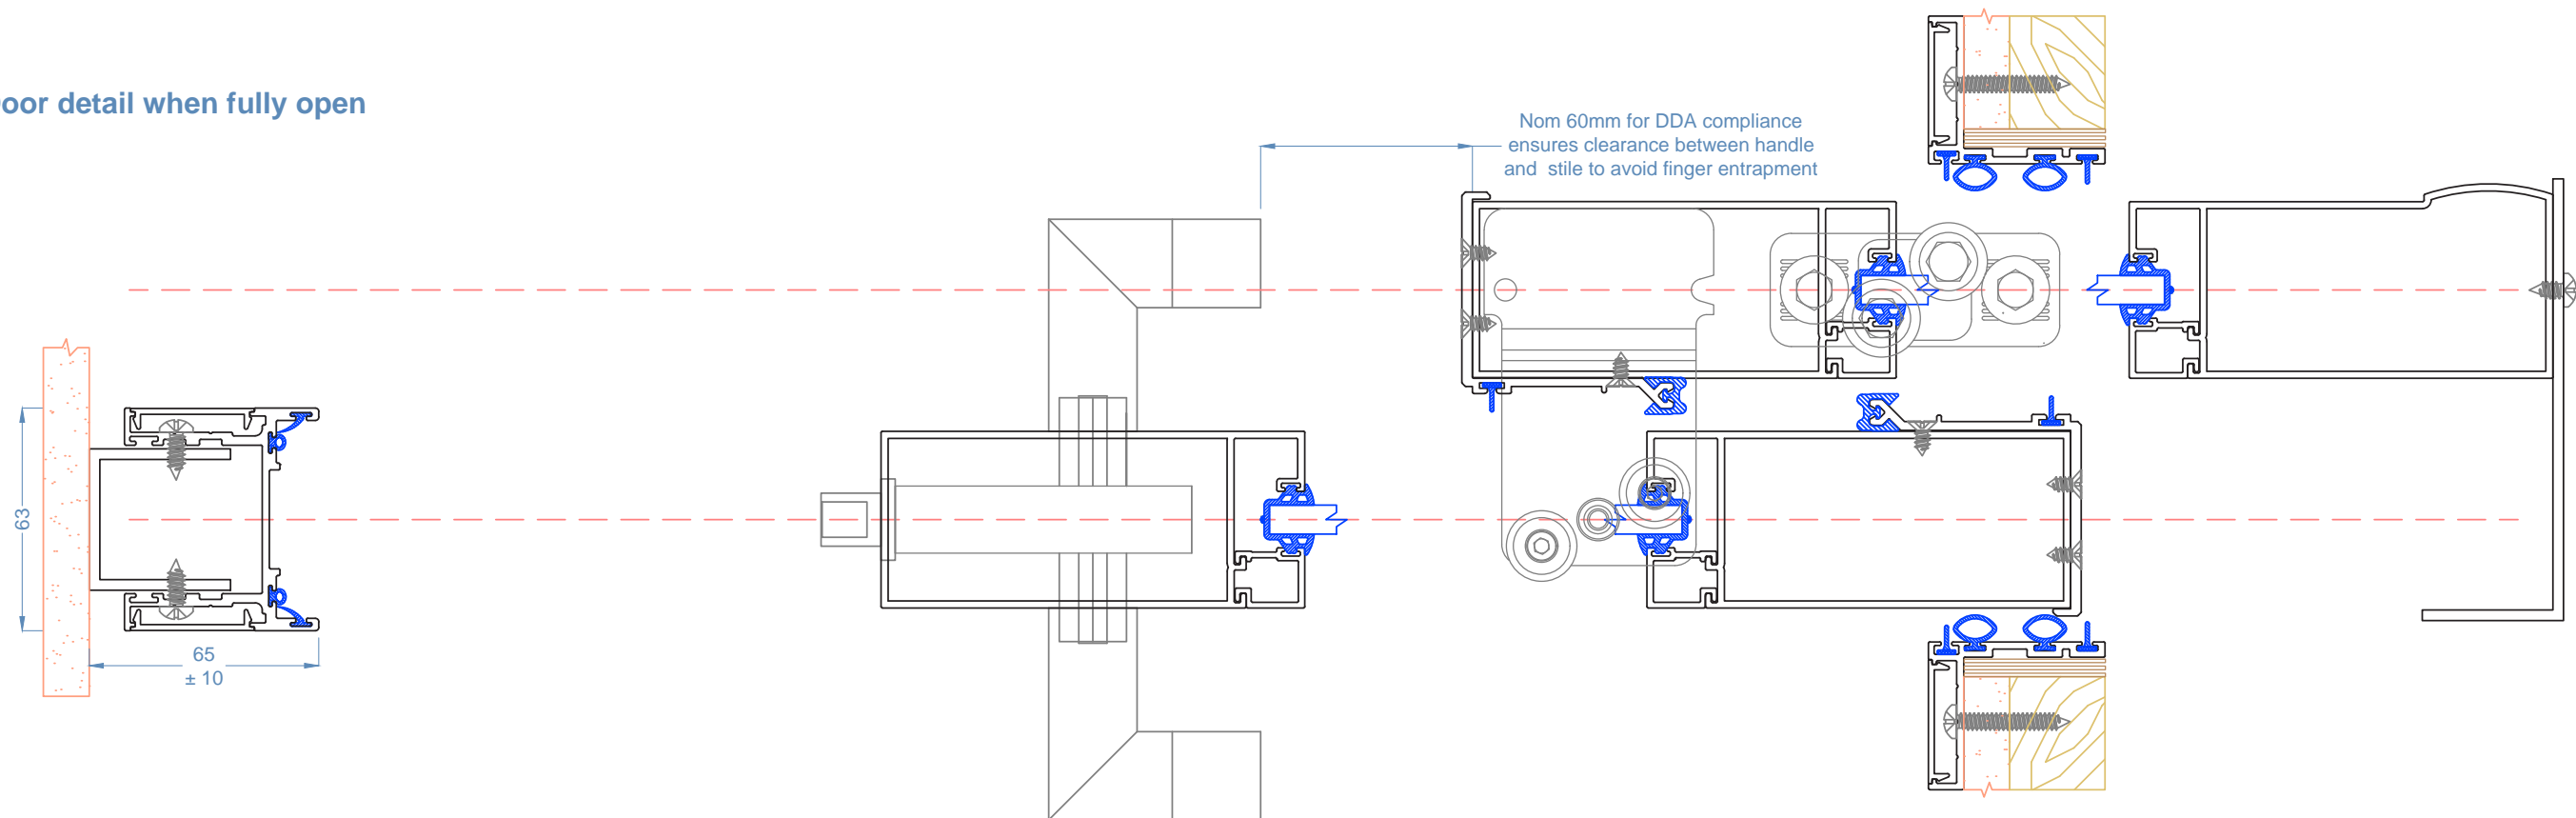

Door detail when fully open