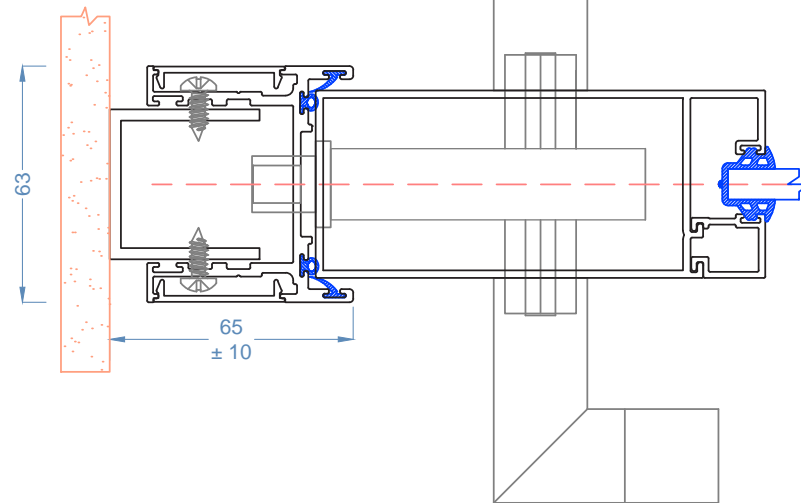

Door detail when fully open

Glyde™ Acoustic Sliding Doors
Glyde - 14
Small Format Dual Face Mount Slider - Plan View

Opening Size

Door detail fully closed

120mm Stile