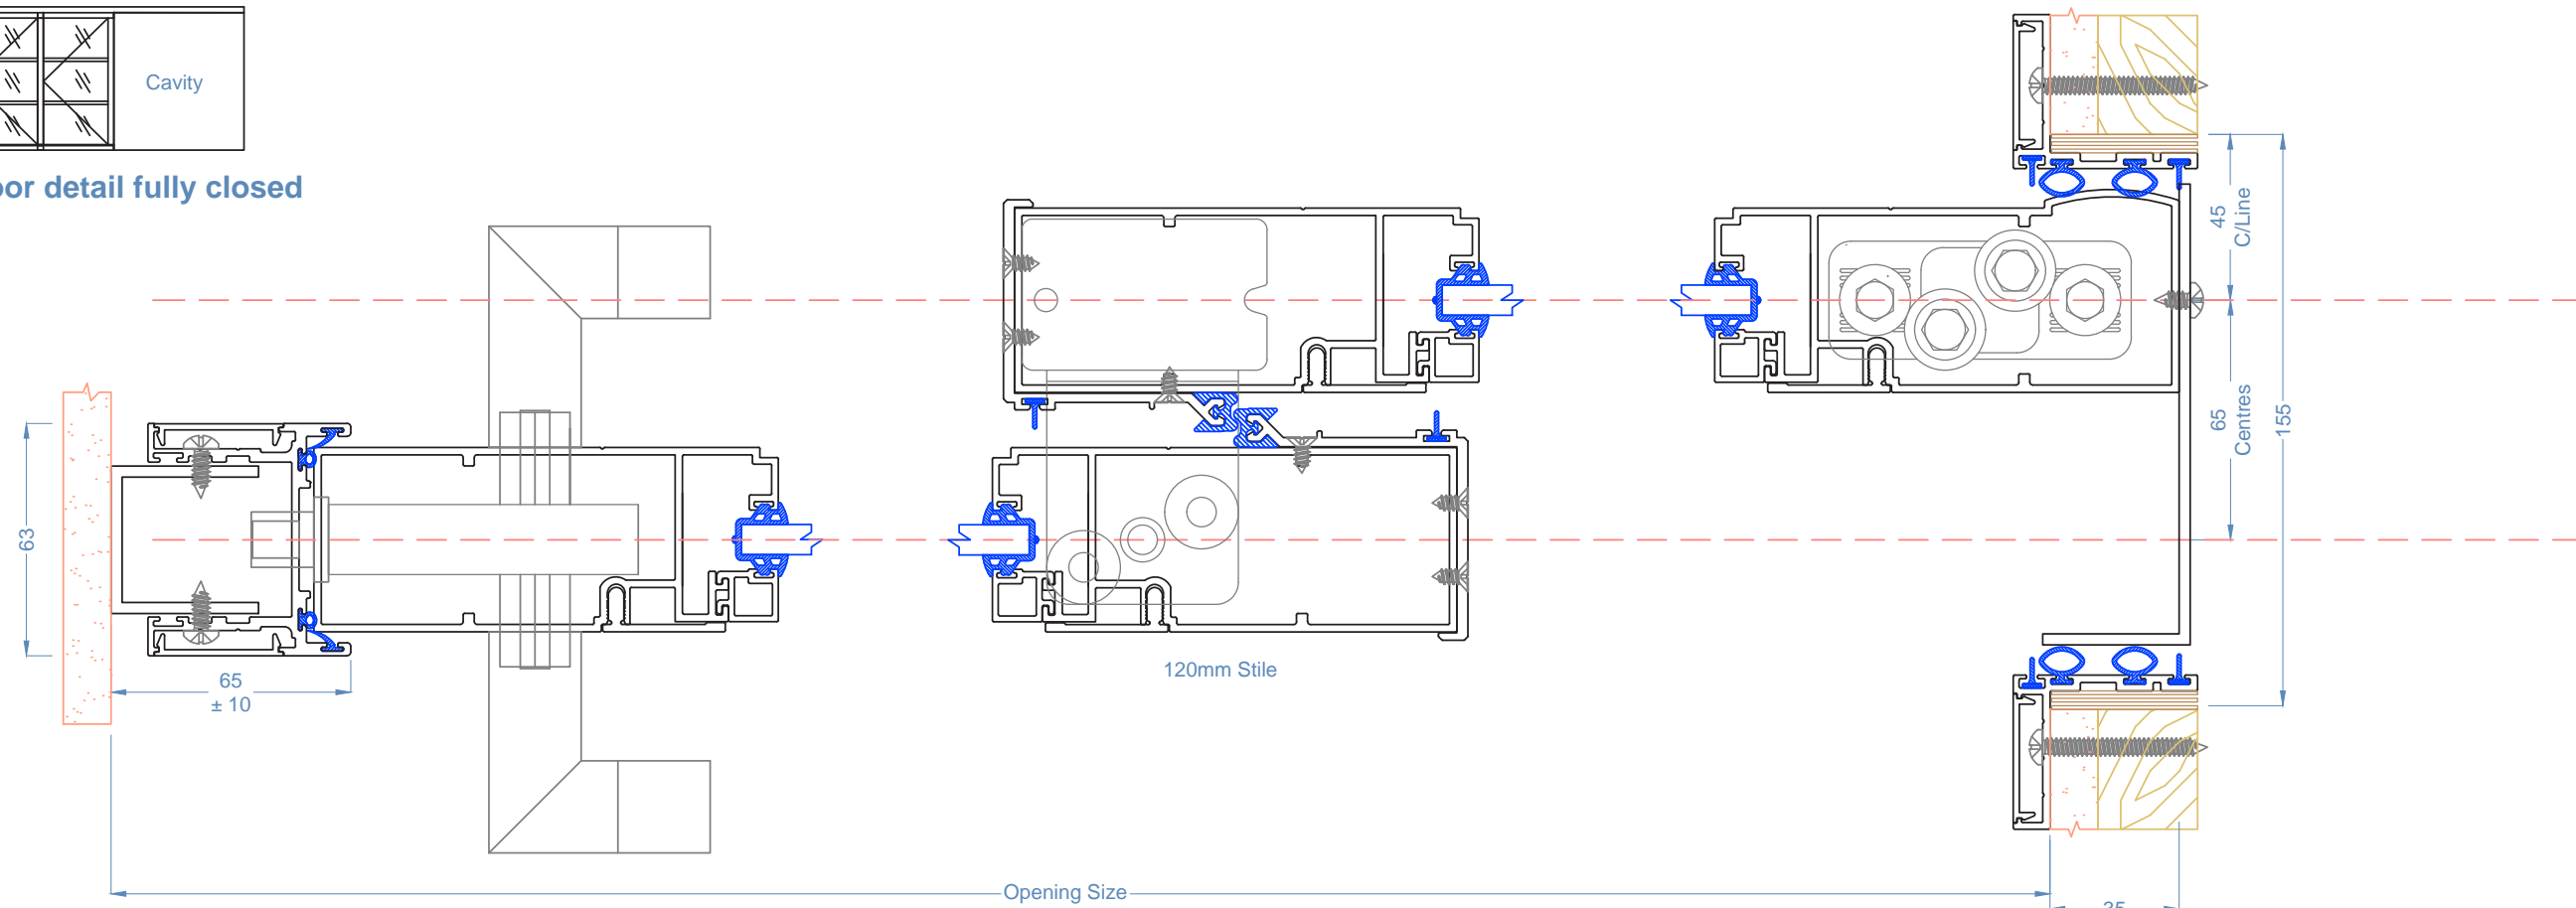

Glyde™ Acoustic Sliding Doors
Glyde - 9
Large Format Dual Cavity Slider - Plan View