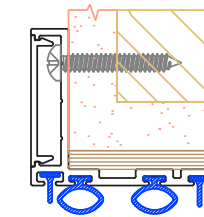

Glyde™ Acoustic Sliding Doors
Glyde - 14
Small Format Dual Face Mount Slider - Plan View

Opening Size

Door detail fully closed

120mm Stile

45 C/Line
65 Centres

Door detail when fully open

Nom 60mm for DDA compliance
ensures clearance between handle
and stile to avoid finger entrapment