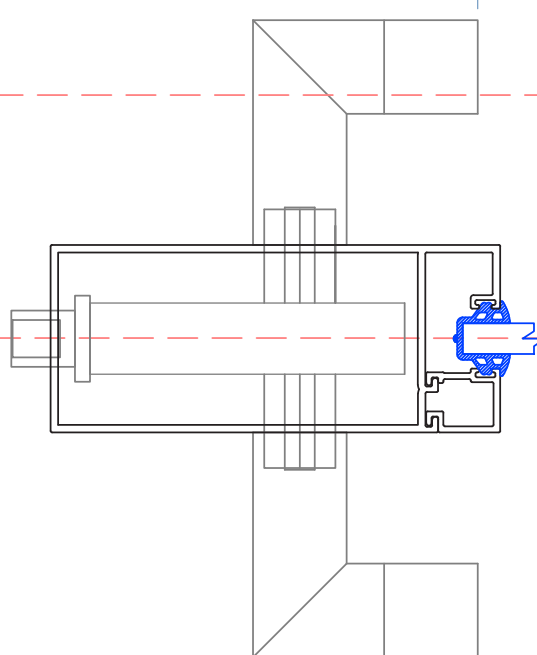

- Notes:
- Section Dimensions
- Track: 65mm Wide
 - Stile Width: 120mm
 - Stile Thickness: 50mm
 - Receiving Jamb - 65 +/-10mm
 - Corner Receiving Jamb - 90+/-10mm
- Glass Options
- Glass: 6mm to 10.76mm dependant on Rw requirement

Glyde™ Acoustic Sliding Doors
Glyde - 14
Small Format Dual Face Mount Slider - Plan View

Opening Size

Door detail fully closed

120mm Stile

45 C/Line
65 Centres

Door detail when fully open

Nom 60mm for DDA compliance
ensures clearance between handle
and stile to avoid finger entrapment

Small Format Single Cavity Slider - Plan View

- Notes:
- Section Dimensions
- Track: 65mm Wide
 - Stile Width: 120mm
 - Stile Thickness- 50mm
 - Receiving Jamb - 65 +/-10mm
 - Corner Receiving Jamb - 90+/-10mm
- Glass Options
- Glass: 6mm to 10.76mm dependant on Rw requirement