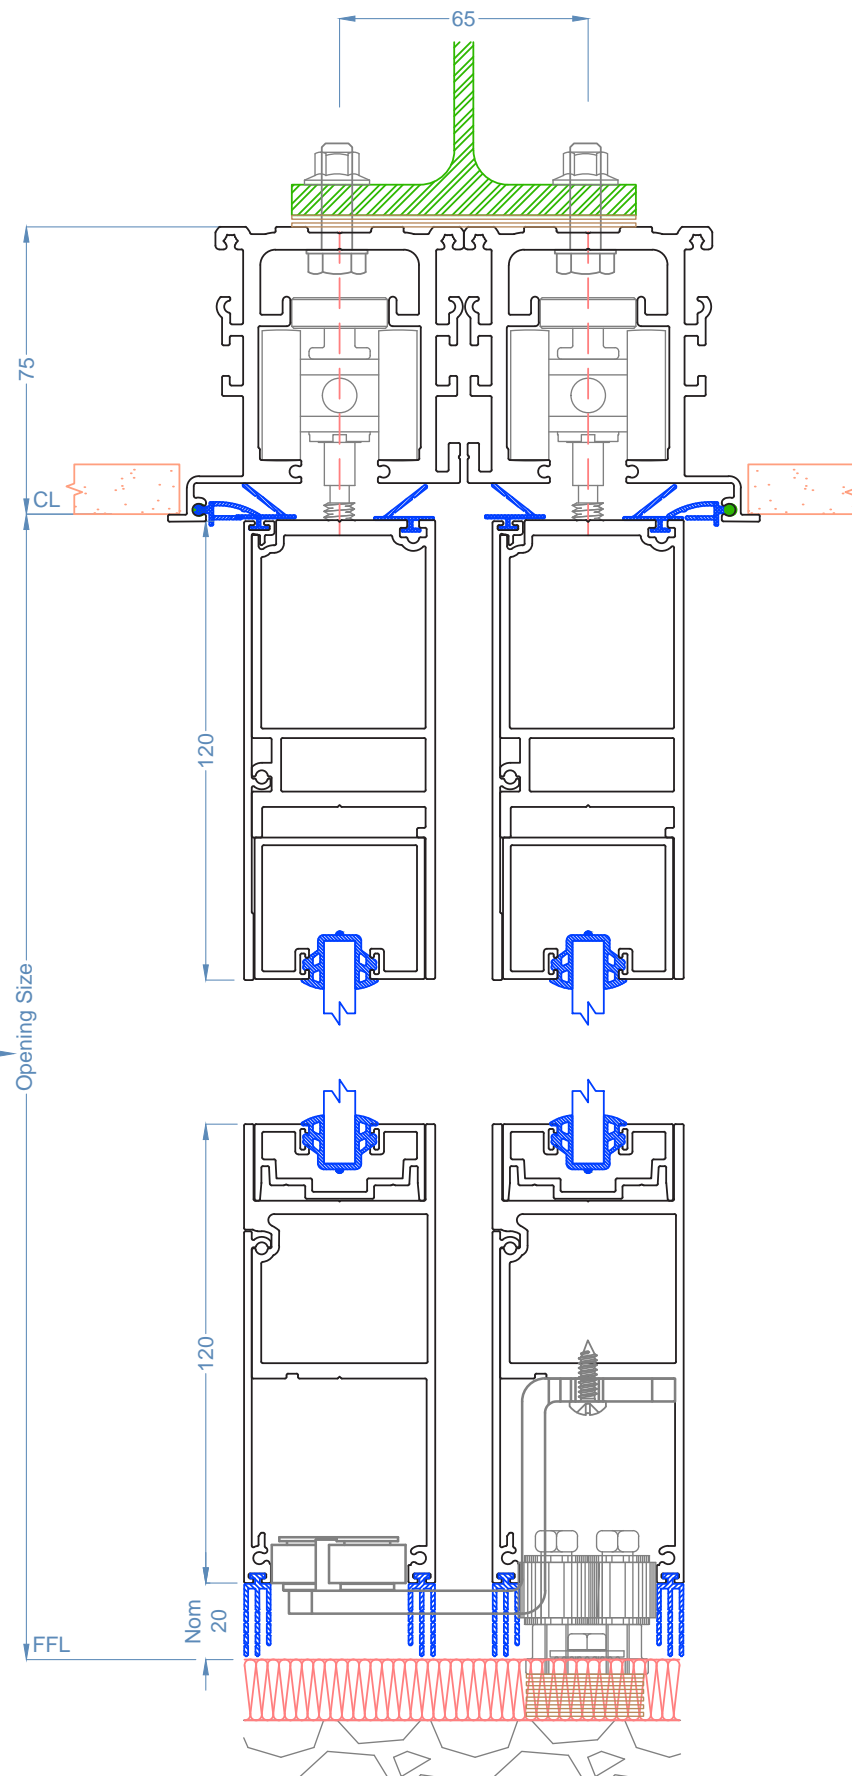

Glyde™ Acoustic Sliding Doors
Glyde - 17
Small Format Dual Cavity Slider

1. Notes:
2. Section Dimensions
3. Track: 130mm Wide
   - Panel Centres: 65mm
   - Stile With: 120mm
   - Stile Thickness- 50mm
   - Receiving Jamb - 65 +/-10mm
   - Corner Receiving Jamb - 90+/-10mm
4. Glass Options
5. Glass: 6mm to 10.76mm dependant on Rw requirement

Section Through Dual Track

Midrails are not an option in Small Format, requires a manifestation on the glass or a flat bar can be fitted.