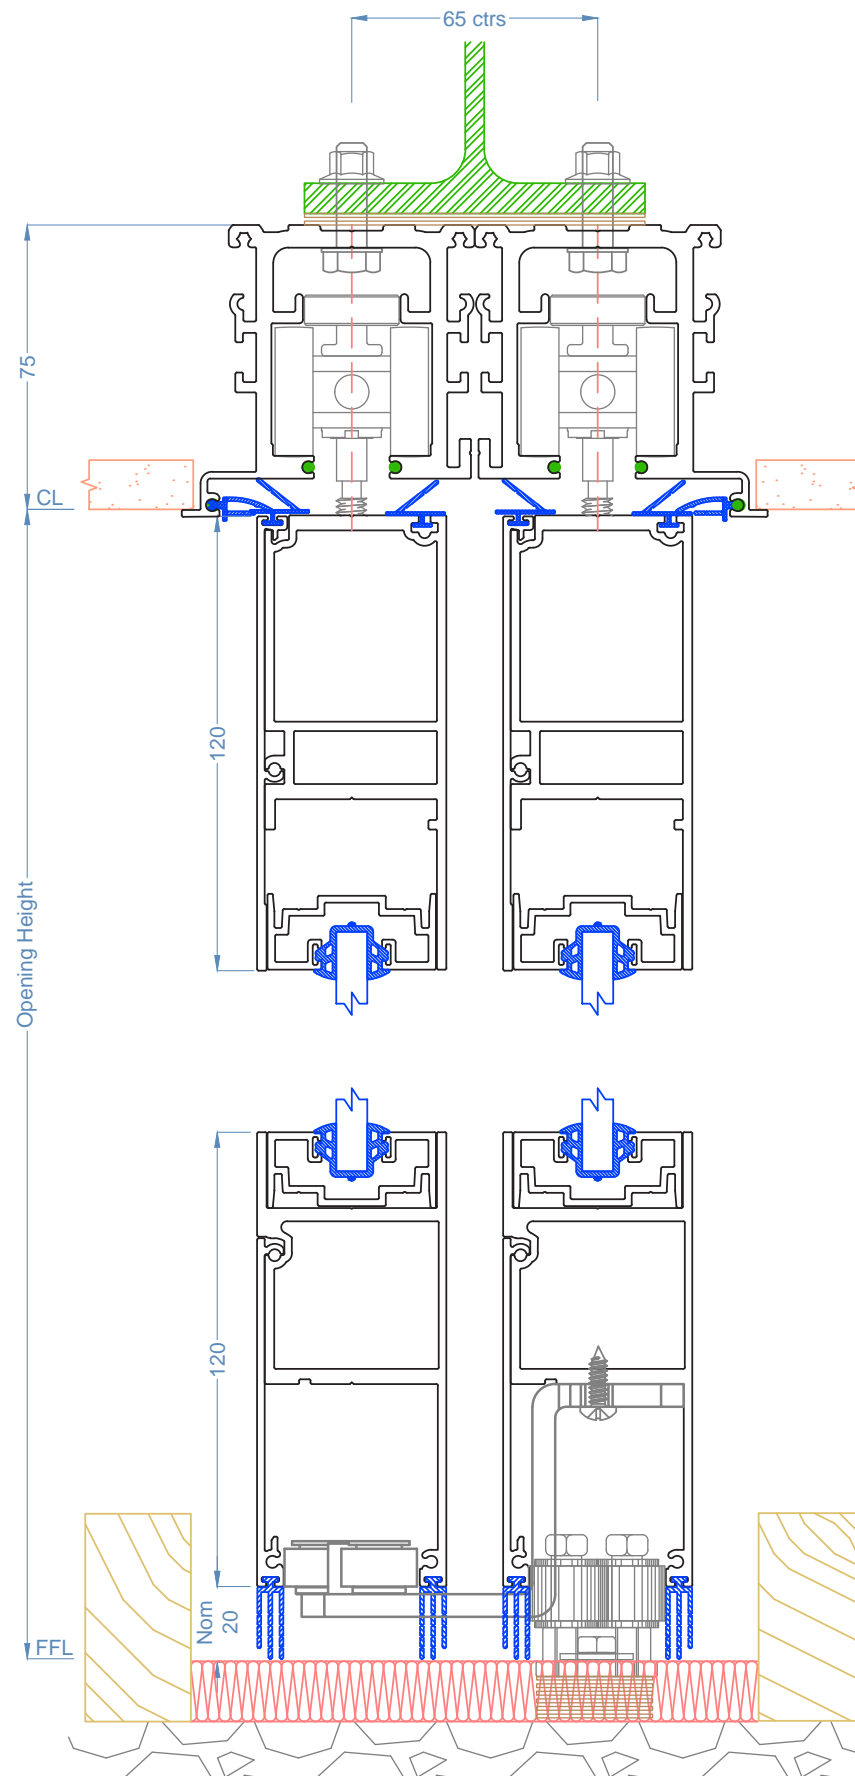

Section Through Dual Track