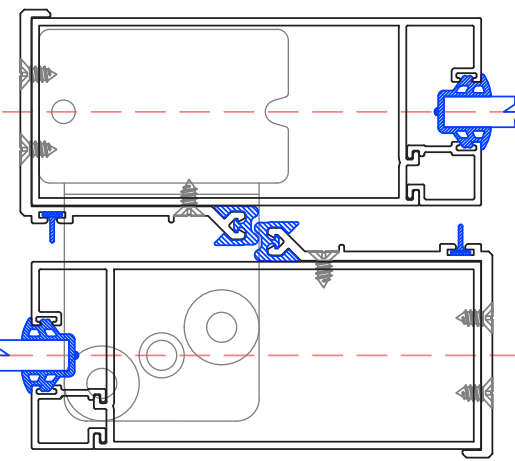

Small Format Bi Parting Face Mount Slider - Plan View

Glyde™ Acoustic Sliding Doors
Glyde - 13
Small Format Dual Face Mount Slider

Section Through Dual Track

- Notes:
- Section Dimensions
- Track: 130mm Wide
 - Panel Centres: 65mm
 - Stile Width: 120mm
 - Stile Thickness: 50mm
 - Receiving Jamb - 65 +/-10mm
 - Corner Receiving Jamb - 90 +/-10mm
- Glass Options
- Glass: 6mm to 10.76mm dependant on Rw requirement

Glyde™ Acoustic Sliding Doors
Glyde - 14
Small Format Dual Face Mount Slider - Plan View

Opening Size

Door detail fully closed

120mm Stile

45 C/Line
65 Centres

Door detail when fully open

Nom 60mm for DDA compliance
ensures clearance between handle
and stile to avoid finger entrapment