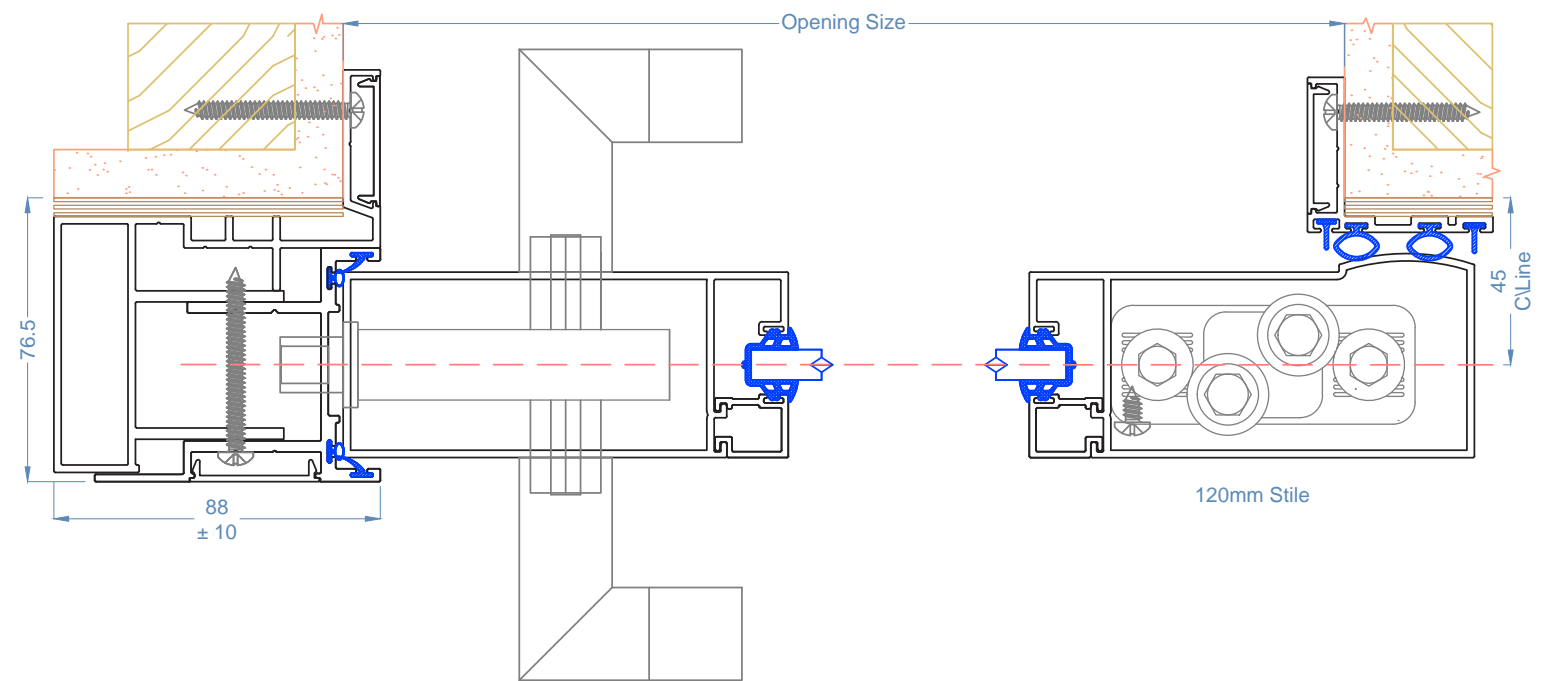

Section Dimensions

- Track: 65mm Wide (Single Track)
- Track: 130mm Wide (Dual Track)
- Panel Centres: 65mm
- Stile Width: 120mm
- Stile Thickness: 50mm
- Surface Mounted Receiving Jamb - 65 +/-10mm
- Corner mounted Receiving Jamb - 90 +/-10mm

- Notes:
- Section Dimensions
- Track: 130mm Wide
 - Panel Centres: 65mm
 - Stile Width: 120mm
 - Stile Thickness: 50mm
 - Receiving Jamb - 65 +/-10mm
 - Corner Receiving Jamb - 90+/-10mm
- Glass Options
- Glass: 6mm to 10.76mm dependant on Rw requirement

- Notes:
- Section Dimensions
- Track: 65mm Wide
 - Stile Width: 120mm
 - Stile Thickness: 50mm
 - Receiving Jamb - 65 +/-10mm
 - Corner Receiving Jamb - 90+/-10mm
- Glass Options
- Glass: 6mm to 10.76mm dependant on Rw requirement