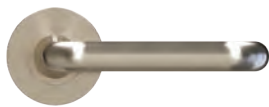

# Legge's Luxe. portfolio defines beauty with a range of luxurious hardware finishes to suit any aesthetic.

Create luxury your way, with a range of finishes, levers, and plate designs to choose from.

The New Zealand designed, assembled, and finished Legge Luxe. portfolio is the perfect touch of luxury at every turn.

**Satin Brass | Lacquered**  
Bold without being over the top, with the perfect amount of understated style.

**Satin Brass | Unlacquered**  
A smooth matt finish that is subtle yet courageous which will mature over time.

**Polished Brass | Lacquered**  
A highly reflective, warm golden sheen for a vintage appeal.

**Polished Brass | Unlacquered**  
Add classic shine to your home's décor which will naturally age.

**Satin Nickel**  
This versatile finish of brushed silver hues flatter and complement any décor style.