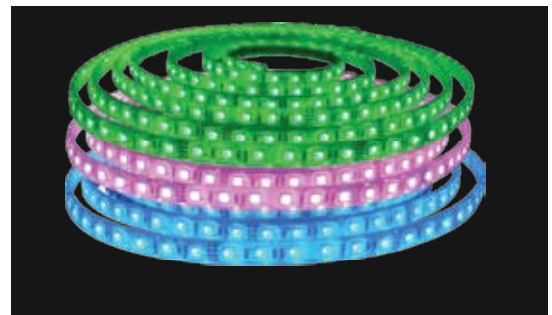

# LED FLEXIBLE STRIP LIGHT

LED flexible strips together with their slim design and high brightness are ideal for interior or exterior all weather applications and are also submersible. The small size and flexibility make them ideal for a wide range of applications. Such as cove lighting, back lighting, illumination lighting, guidance lighting, channel letter lighting and other narrow area lighting, pond lighting, pool lighting, pergolas and walkways, etc.

Product Code	Voltage (V)	Wattage (W)	IP Rating	Luminous Flux (Lm)	Beam Angle	Roll Length	Strip Dimensions	Colour temp	Dimmable
WPSMD6-1100	12/24V DC	10.8W/M	IP20 - IP68	1100/m	120	5M	11 x 4mm	6000K	Yes
WPSMD32-1100	12/24V DC	10.8W/M	IP20 - IP68	1000/m	120	5M	11 x 4mm	3200K	Yes
WPSMD5050R	12V DC	14W/M	IP20 - IP68	-	120	5M	14 x 4mm	RED	Yes
WPSMD5050G	12V DC	14W/M	IP20 - IP68	-	120	5M	14 x 4mm	GREEN	Yes
WPSMD5050B	12V DC	14W/M	IP20 - IP68	-	120	5M	14 x 4mm	BLUE	Yes
WPSMD5050RGB	12/24V DC	14W/M	IP20 - IP68	-	120	5M	14 x 4mm	RGB	Yes
SMD63-L20-6-1100	24V DC	10.8W/M	IP20 - IP63	1100/m	120	20M	14 x 4mm	6000K	Yes
SMD63-LR20-32-1100	24V DC	10.8W/M	IP20 - IP63	1100/m	120	20M	14 x 4mm	3200K	Yes

\*\* New continuous 20m roll powered from one end with no light loss over 20m makes installation simple

Waterproof power connectors supplied with all strip lights

Power supply to suit strip light also available