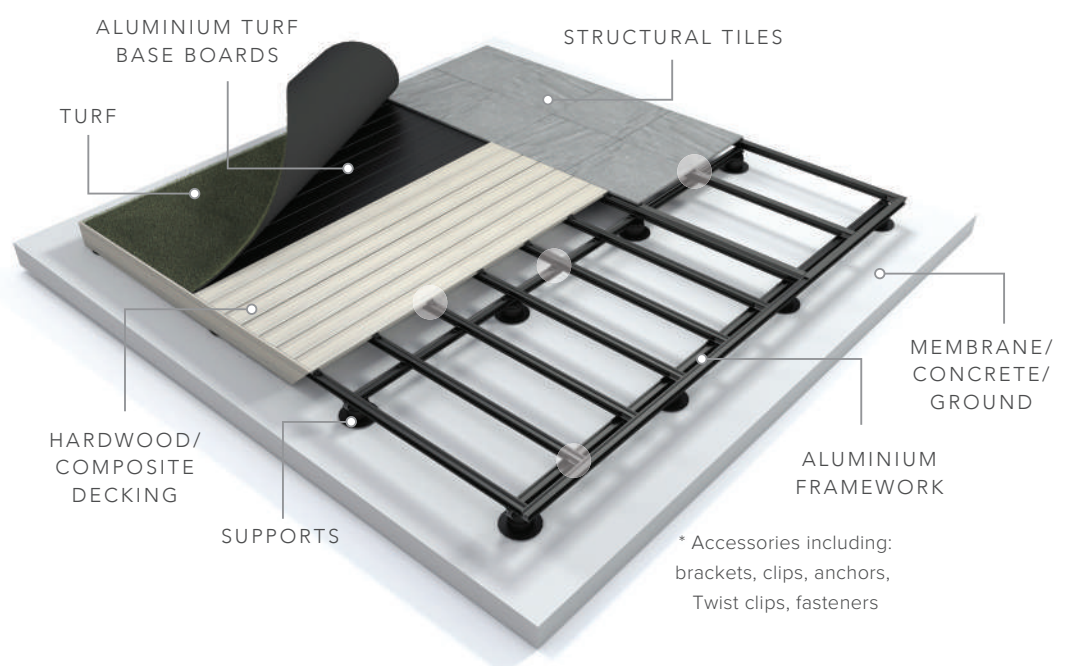

SOLID ENDURA PROFILE

For applications with higher load & foot track requirements

TRIM BOARD

180x15x2800mm

QWICKGRATES

138x23x2800mm

THE PROCESS IS EASY:

- Select a colour
- Share your plans or, measure the size and shape of your deck

[OUTDURE.COM](https://www.outdure.com)

[@OUTDURE](https://www.youtube.com/@outdure)

[@OUTDURELIVING](https://www.instagram.com/outdureliving)

[@OUTDURE](https://www.facebook.com/outdure)

INSTALL CASADECK ON A TIMBER SUB-FRAME OR,
ON OUTDURE'S QWICKBUILD DECK FRAME SYSTEM

Composite decking is easy to install and compatible with both a timber frame or QwickBuild which provides a strong, durable, stable structure to support decking, tiles and/or turf over waterproofed areas, ground, concrete slabs and existing tiles or pavers using hidden interlocking fastenings.

The versatile system comprises of a comprehensive range of patented profiles, fastening and support components and accessories. The framework is made from lightweight marine-grade, structural aluminium. Components include brackets, clips, anchors, fasteners, access and ventilation grates, adjustable height pedestals. Installation time is significantly reduced, the profiles are value-engineered with long-span capability and minimal waste making it cost-effective.

QwickBuild also enables flush internal and external floor levels and the construction of complex decks, including stairs, seats, screens, and curves. Outdure provides a design service including technical advice, concepts and production drawings.

QWICKBUILD®