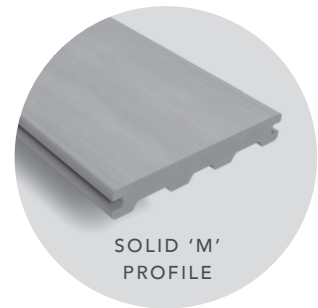

CasaDeck

CasaDeck is the new generation of Outdure's original composite board range EcoDecking. CasaDeck is a safe, smart, sustainable choice for your family and the environment. Made from an advanced blend of highly durable recycled wood and high-quality UV resistant recycled PVC. CasaDeck has excellent non-slip properties.

CasaDeck has a textured brushed finish and a sealed underside surface for extra moisture resistance. MixDure colour technology achieves a soft tonal variation throughout the boards to disguise daily wear and tear.

Light marks can be evened out with the use of a soft brush.

Lay in uniform with breaker boards or a staggered board which reduces waste and looks more like a natural hardwood deck layout. Outdure's patented hidden QwickClips easily hold the boards into place.

Integrate QwickGrates for ventilation and access for low height decks and AntiSlip Strip if required.

Please refer to actual decking samples for accurate colours and texture.

TO ORDER SAMPLES OR RECEIVE A QUOTE PLEASE CALL AUS: 1800 722 465 / CALL NZ: 0800 77 88 77