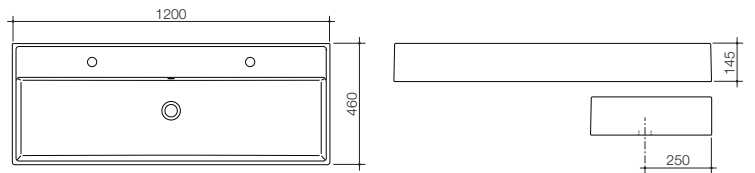

01 Teo 410 Hand Wall Basin – 1TH
EU8031A10W

04 Teo 1000 Wall Basin – NTH & 2TH
EU8031D05W, EU8031D25W

02 Teo 600 Wall Basin – NTH & 1TH
EU8031B05W, EU8031B15W

05 Teo 1200 Wall Basin – NTH & 2TH
EU8031E05W, EU8031E25W