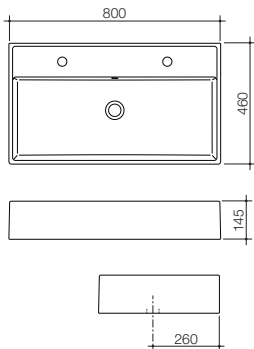

03 Teo 800 Wall Basin – NTH & 2TH
EU8031C05W, EU8031C25W