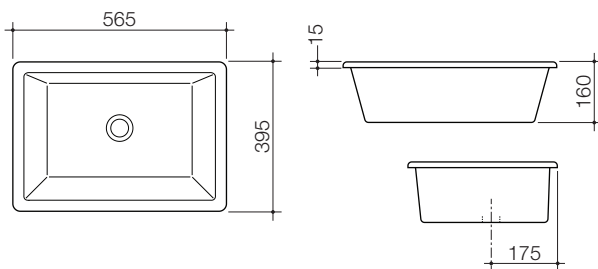

Grace Vanity & Quinn Under Counter Basins

- o Stylish rectangle basin with low profile
- o Available in two sizes to suit any bathroom space
- o Quinn under counter basins supplied with overflow
- o Includes flush-fitting white plug and chrome waste
- o Made from fine fire clay
- o Designed, inspired and made in Italy
- o 10 year commercial and domestic warranty

01

Grace 565 Vanity Basin - NTH
EU8032A00W