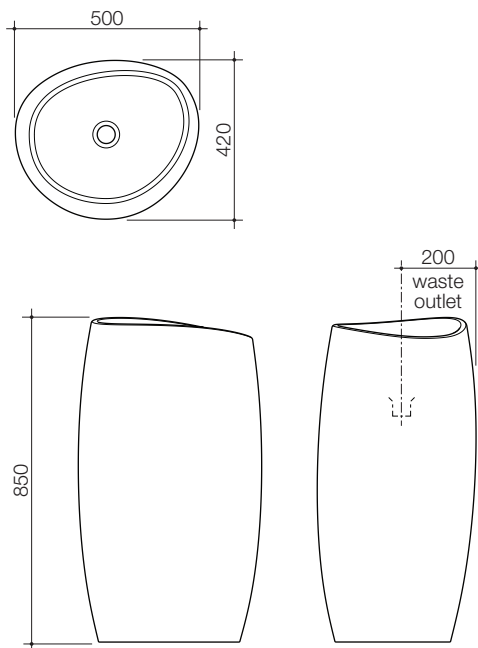

Muze Basins

- Statement pieces for a superior, stylish bathroom space
- Supplied with flush-fitting white plug and chrome waste
- Made from fine fire clay
- Designed, inspired and made in Italy
- 10 year commercial and domestic warranty

01

Muze Freestanding Basin - NTH
EU8603A00W