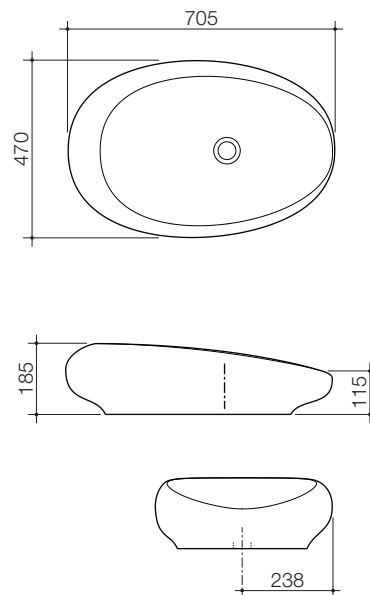

Muze Above Counter Basin - NTH
EU8601A00W