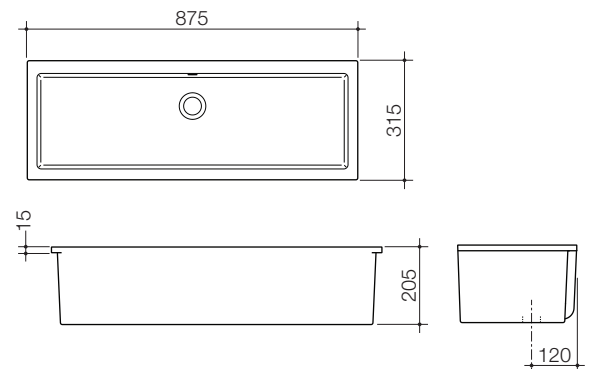

Ordering Conditions

- Lead time: Minimum 12 weeks
- Minimum order quantity: 100 units per product
- Order via merchants

Tapware Selection Conditions

- Taphole diameter measures between 36-38mm, please check tapware selection will fit the basin