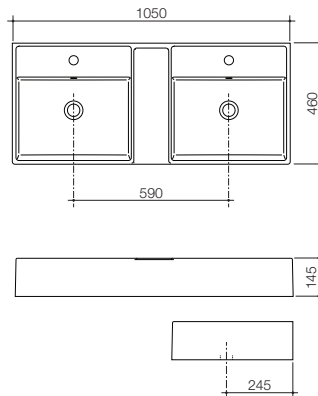

06 Teo 1050 Wall Basin – 2TH
EU8035A25W