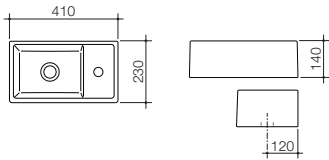

Teo Wall Basins

- Various sizes to suit any bathroom space
- Supplied with overflow (except Teo 410) and includes flush-fitting white plug and chrome waste
- Refined with slim rim line
- Made from fine fire clay
- Designed, inspired and made in Italy
- 10 year commercial and domestic warranty

01 Teo 410 Hand Wall Basin – 1TH
EU8031A10W