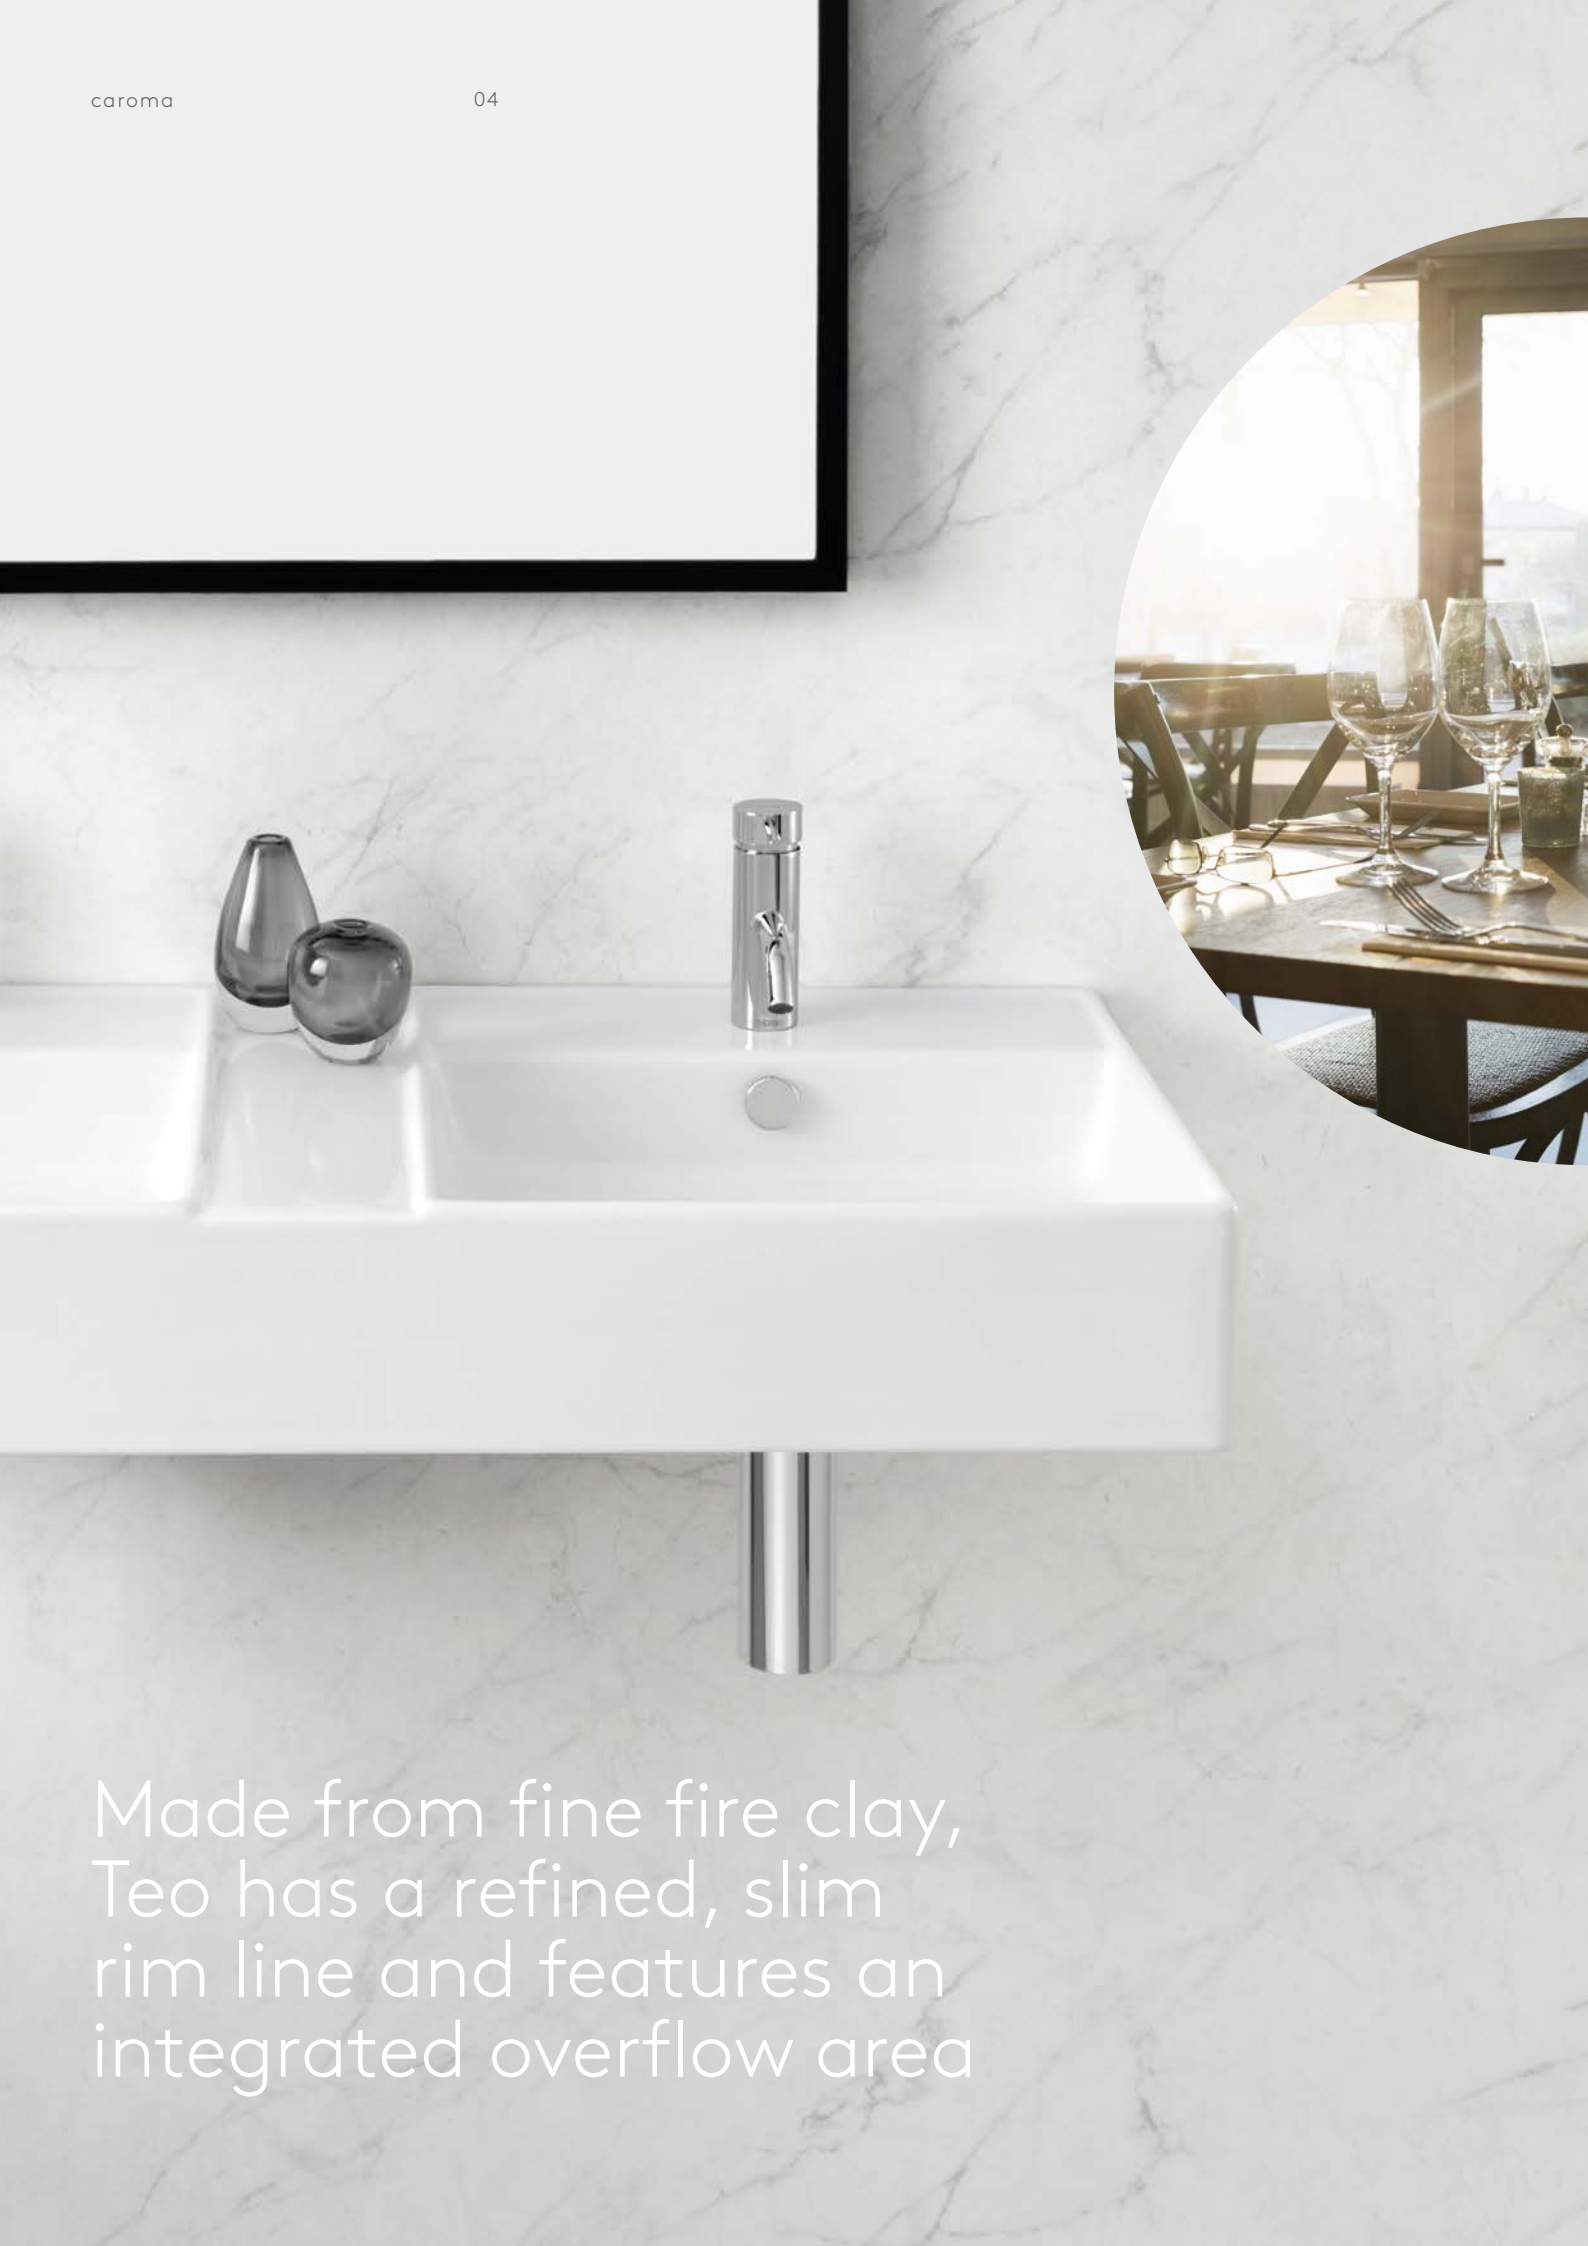

Teo

01

Introducing the Teo wall basin range. Impressive, clean straight lines in a variety of sizes, Teo provides a consistent solution for all bathroom spaces. Suited to a wide range of contemporary bathroom styles, this series of six wall-hung basins is designed for those who favour sharp lines and square styling. The simple lines create an architectural minimalist style and spacious feel.

matched with Liano
tapware and accessories

"Sharp lines and square styling"

Made from fine fire clay,
Teo has a refined, slim
rim line and features an
integrated overflow area

Teo Wall Basins

- Various sizes to suit any bathroom space
- Supplied with overflow (except Teo 410) and includes flush-fitting white plug and chrome waste
- Refined with slim rim line
- Made from fine fire clay
- Designed, inspired and made in Italy
- 10 year commercial and domestic warranty

03 Teo 800 Wall Basin – NTH & 2TH
EU8031C05W, EU8031C25W

06 Teo 1050 Wall Basin – 2TH
EU8035A25W

Muze

Stylish, beautiful and totally indulgent, Muze freestanding and above counter basins provide a major statement in any bathroom space. Creating soft, simple sophisticated lines, the Muze is a showcase of form and functionality.