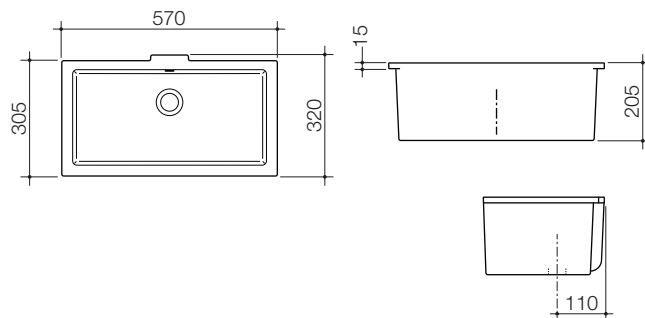

Quinn 570 Under Counter Basin - NTH
EU8091A05W