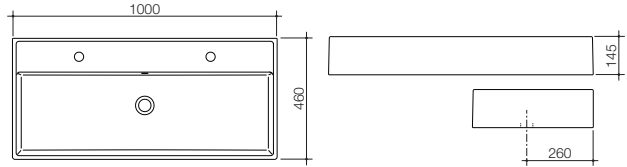

04 Teo 1000 Wall Basin – NTH & 2TH
EU8031D05W, EU8031D25W