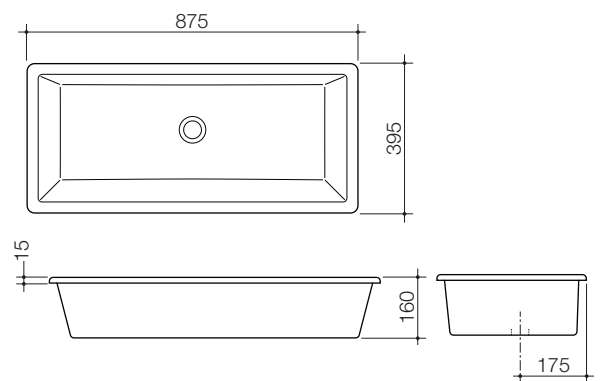

Grace 875 Vanity Basin - NTH
EU8033A00W