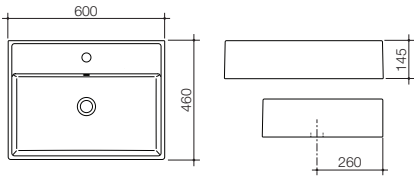

02 Teo 600 Wall Basin – NTH & 1TH
EU8031B05W, EU8031B15W