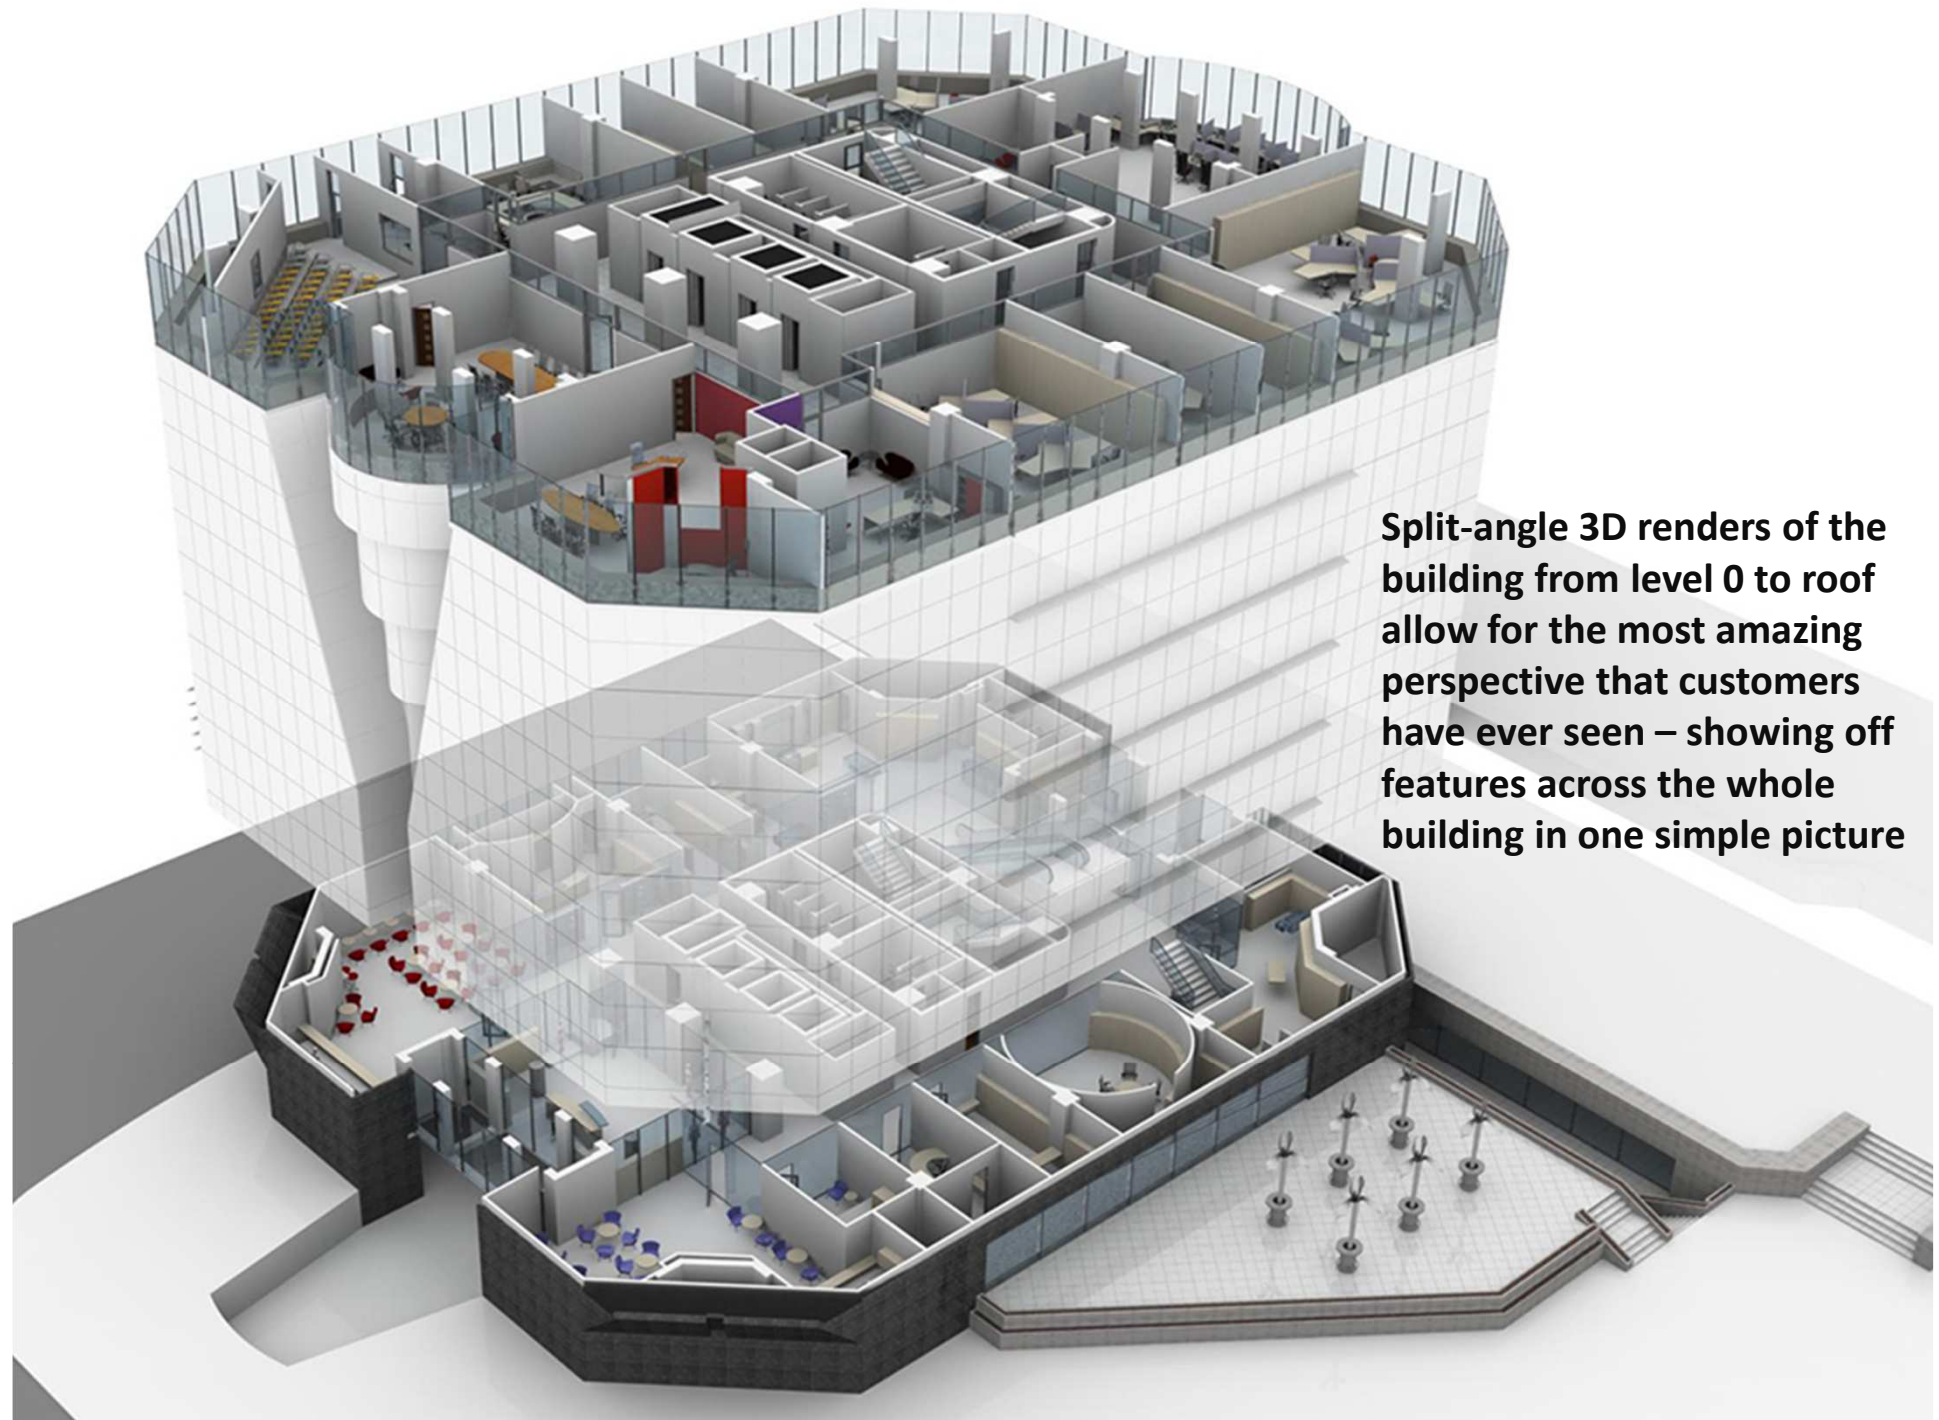

KROWNE3D

3D plans allow you to show your customers and investors fully furnished images of the property before construction

Showcase any angle, any elevation and any perspective that you need

Allow customers to truly see what they are getting in their new property / investment

Show sub-divisions and multi-unit dwellings with details never before seen in Architecture

Photo-realistic external renders allow you to showcase your creative designs and flair with perfect lighting and soft colours

Multi-angle slices allow investors and customers to see office space and features from different perspectives

Split-angle 3D renders of the building from level 0 to roof allow for the most amazing perspective that customers have ever seen – showing off features across the whole building in one simple picture