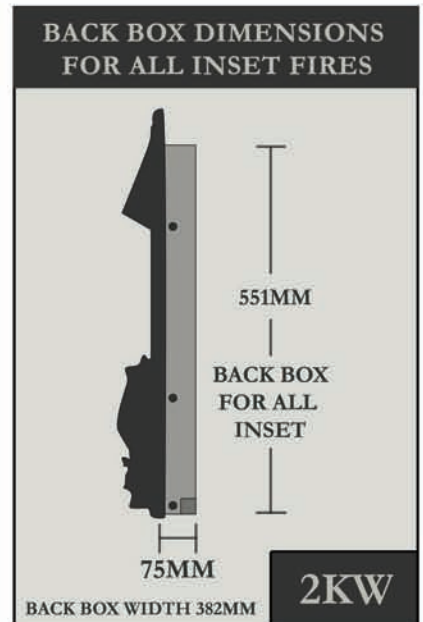

Actual mantelpiece colours shown are only an indication and may vary on finished products.

Australian Electrical Approval No. T03119.

For 3.6 & 4.8 kW back box, add 50mm to depth

	FASCIA					
TRADITIONAL	HEIGHT	WIDTH	DEPTH	FUEL BED	SPACER KIT	CONTROL POSITION
Adage	614mm	505mm	75mm	Coal	Included	Switch below canopy
Blenheim	606mm	492mm	75mm	Coal	Included	Switch below canopy
Carma	623mm	524mm	75mm	Coal	Included	Switch below canopy
Decadent	623mm	529mm	75mm	Coal	Included	Switch below canopy
Dream	635mm	518mm	75mm	Coal	Included	Switch below canopy
Eden	555mm	445mm	295mm	Coal	N/A	Remote control
Richmond	610mm	520mm	295mm	Coal	N/A	Remote control. Manual override bottom left side
Vienna	555mm	445mm	295mm	Coal	N/A	Switch lower left side
Westminster	626mm	500mm	75mm	Coal	Optional	Remote control. Manual override below canopy.