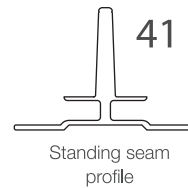

Latest advancements in jointing options... installed vertically or horizontally

Step facade Detail

Jointing Options

17

39

41

27

Download smartfix® jointing details at www.smartfix.com.au
Available in unlimited colours and finishes. Suitable for commercial and residential applications.