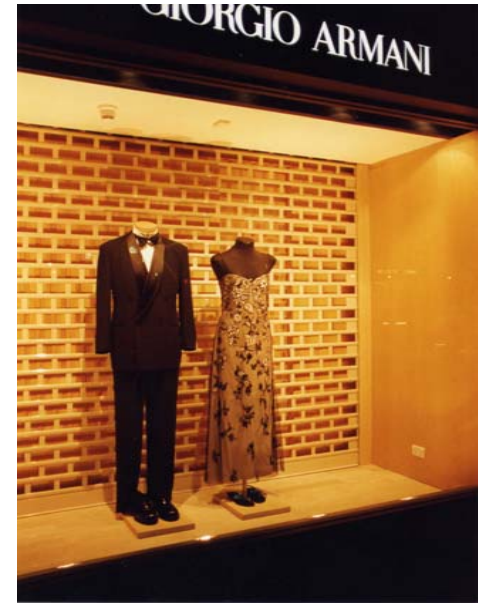

## Security with Visibility

TYPICAL APPLICATIONS:

Shopfront; Countertop; Carpark Entrance,  
Shopping Mall.

FINISH:

Exposed Aluminium surfaces finished in standard Anodised  
or Powdercoated Colours.