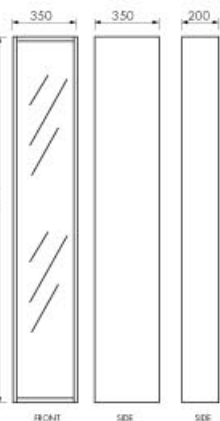

ATTIVO Wall Mirrors are available in 5 sizes to match ATTIVO Vanities. Each mirror has a 10mm bevelled edge for stylish good looks and can be fitted either vertically or horizontally.

1500 Bevel Edged Mirror.

VANITIES, WALL CABINETS AND MIRRORS

ATTIVO Traditional Vanities Full Height 900mm

ATTIVO 600 Vanity with 1700 Wall Cabinet and Matching 600 Mirror.

ATTIVO 750 Vanity with 1700 Wall Cabinet, 900 Shaving Cabinet and Matching 750 Mirror.

ATTIVO 900 Vanity with 900 Shaving Cabinets and Matching 900 Mirror.

ATTIVO 1500 Vanity with 1700 Wall Cabinet, 900 Shaving Cabinet and Matching 1500 Mirror.

Actual Cabinet Sizes Shown

Wall Cabinets
1700x350 and 1700x200