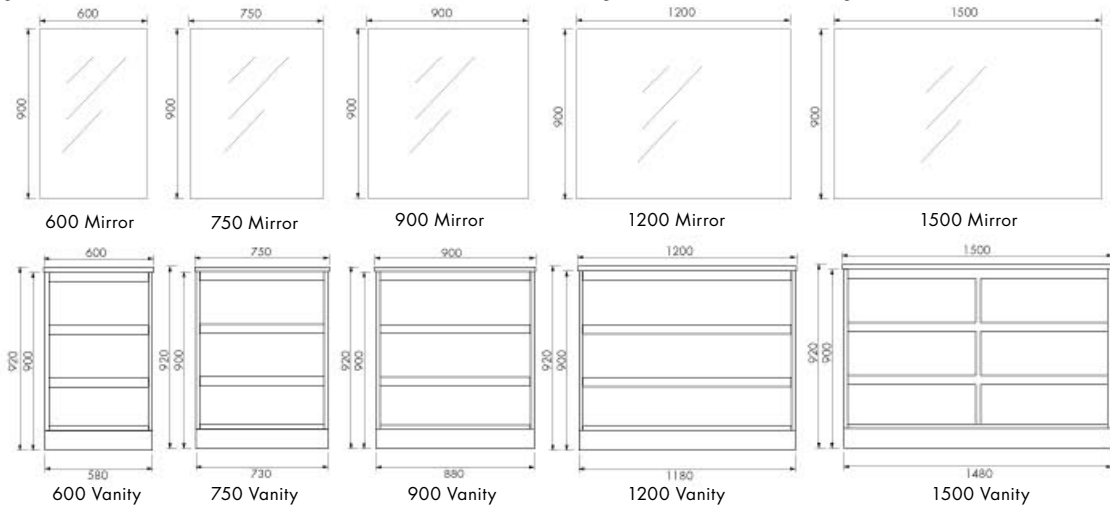

ATTIVO Wall Mirrors are available in 5 sizes to match ATTIVO Vanities. Each mirror has a 10mm bevelled edge for stylish good looks and can be fitted either vertically or horizontally.

1500 Bevel Edged Mirror.

VANITIES, WALL CABINETS AND MIRRORS

ATTIVO Traditional Vanities Full Height 900mm

ATTIVO 600 Vanity with 1700 Wall Cabinet and Matching 600 Mirror.

ATTIVO 750 Vanity with 1700 Wall Cabinet, 900 Shaving Cabinet and Matching 750 Mirror.

ATTIVO 900 Vanity with 900 Shaving Cabinets and Matching 900 Mirror.

ATTIVO 1500 Vanity with 1700 Wall Cabinet, 900 Shaving Cabinet and Matching 1500 Mirror.

Actual Cabinet Sizes Shown

Wall Cabinets
1700x350 and 1700x200

ATTIVO Wall Cabinets available with full length mirror or solid doors.

Shaving Cabinets
900x200

The matching ATTIVO Wall Cabinets and Shaving Cabinets are available in a lacquered high gloss white or two tone espresso/white. Choose from either a lacquered or mirror door that are reversible (LH or RH Door). All cabinets feature adjustable tempered glass shelves.