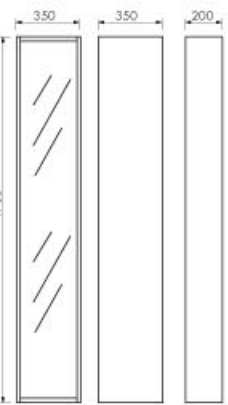

ATTIVO 900 Wall Hung Vanity with 1700 Wall Cabinet and Matching 900 Mirror.

ATTIVO 1500 Wall Hung Vanity with 1700 Wall Cabinets and Matching 1500 Mirror.

Actual Cabinet Sizes Shown

Wall Cabinets
1700x350 and 1700x200