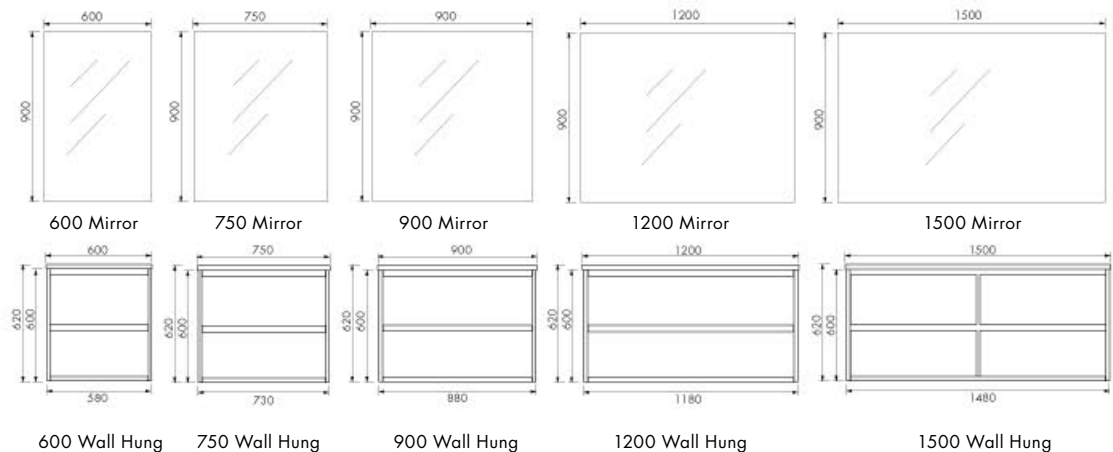

ATTIVO 900 Wall Hung Vanity with 1700 Wall Cabinet and Matching 900 Mirror.

ATTIVO 1500 Wall Hung Vanity with 1700 Wall Cabinets and Matching 1500 Mirror.

Actual Cabinet Sizes Shown

Wall Cabinets
1700x350 and 1700x200

ATTIVO Wall Cabinets available with full length mirror or solid doors.

Shaving Cabinets
900x200

The matching ATTIVO Wall Cabinets and Shaving Cabinets are available in a lacquered high gloss white or two tone espresso/white. Choose from either a lacquered or mirror door that are reversible (LH or RH Door). All cabinets feature adjustable tempered glass shelves.