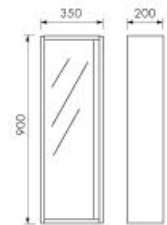

ATTIVO 900 Wall Hung Vanity with 1700 Wall Cabinet and Matching 900 Mirror.

ATTIVO 1500 Wall Hung Vanity with 1700 Wall Cabinets and Matching 1500 Mirror.

Actual Cabinet Sizes Shown

Wall Cabinets
1700x350 and 1700x200

ATTIVO Wall Cabinets available with full length mirror or solid doors.

Shaving Cabinets
900x200

The matching ATTIVO Wall Cabinets and Shaving Cabinets are available in a lacquered high gloss white or two tone espresso/white. Choose from either a lacquered or mirror door that are reversible (LH or RH Door). All cabinets feature adjustable tempered glass shelves.