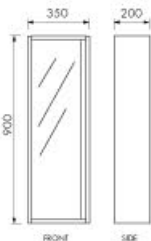

ATTIVO Wall Mirrors are available in 5 sizes to match ATTIVO Vanities. Each mirror has a 10mm bevelled edge for stylish good looks and can be fitted either vertically or horizontally.

1500 Bevel Edged Mirror.

VANITIES, WALL CABINETS AND MIRRORS

ATTIVO Traditional Vanities Full Height 900mm

ATTIVO 600 Vanity with 1700 Wall Cabinet and Matching 600 Mirror.

ATTIVO 750 Vanity with 1700 Wall Cabinet, 900 Shaving Cabinet and Matching 750 Mirror.

ATTIVO 900 Vanity with 900 Shaving Cabinets and Matching 900 Mirror.

ATTIVO 1500 Vanity with 1700 Wall Cabinet, 900 Shaving Cabinet and Matching 1500 Mirror.

Actual Cabinet Sizes Shown

Wall Cabinets
1700x350 and 1700x200

ATTIVO Wall Cabinets available with full length mirror or solid doors.

Shaving Cabinets
900x200

The matching ATTIVO Wall Cabinets and Shaving Cabinets are available in a lacquered high gloss white or two tone espresso/white. Choose from either a lacquered or mirror door that are reversible (LH or RH Door). All cabinets feature adjustable tempered glass shelves.