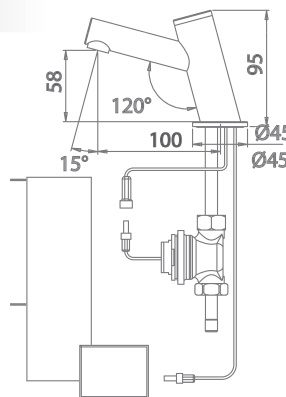

ELECTRONIC TIME FLOW OPTIONS

TOUCH ACTIVATED TIME FLOW PILLAR TAP

EASY TO USE, LIGHT TOUCH PIEZO TECHNOLOGY

- Programmable flow time 1- 60 seconds, adjustable in-situ
- Default flow time 8 seconds
- Electronic control for more accurate flow times
- Advanced on-off function – user can touch button to turn tap off before flow cycle finishes
- Vandal resistant design
- Cold or premixed warm water

Order Code:
ENM1300 – Battery Powered (6 x 1.5V AA)
ENM1301 – Mains Powered (9V)