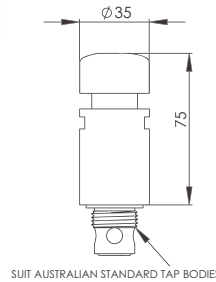

TIME FLOW RETRO-FIT TAPWARE

TIMED FLOW RETROFIT ADAPTOR - PILLAR/BIB TAP

AUTOMATIC SHUT-OFF VALVE

- Shut off delay - 7 seconds (3 or 15 seconds on request)
- Retro-fits to AS/NZS compliant pillar and bib tap bodies

Order Code:
TFC794

4 Star (7.7 lpm) water efficiency rating supplied as standard.
Also available in 3 (9.1 lpm), 5 (5.9 lpm) and 6 (5.6 lpm) Star ratings.