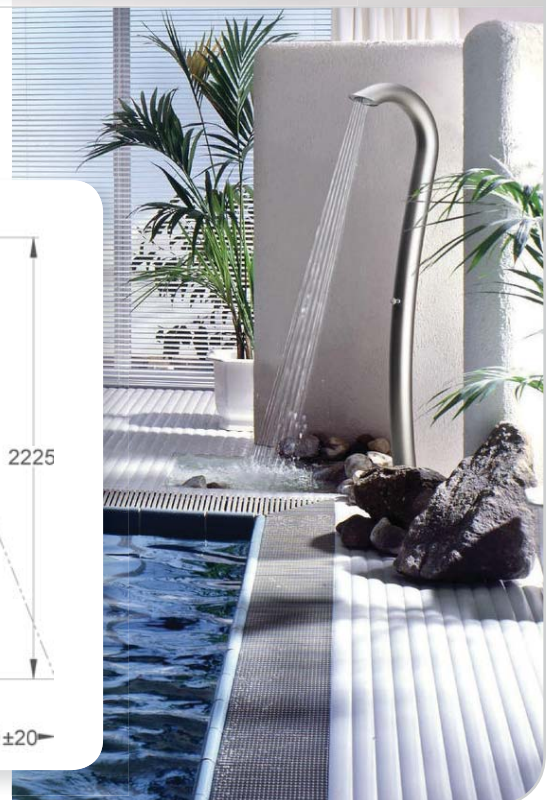

COBRA FREE STANDING SHOWER

- Free standing shower column
- Manufactured from stainless steel tube
- Curved design with integral plumbing and time flow self-closing tapware

Order Code:

ENF-AQRM670