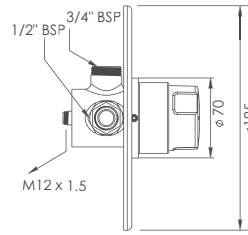

TIME FLOW SHOWER VALVES

TEMPOMIX SHOWER MIXER – RECESSED

SINGLE CONTROL AUTOMATIC SHUT-OFF SHOWER MIXER WITH TEMPERATURE ADJUSTABILITY

- Shut-off delay - 30 seconds
- M1/2" inlet/outlet
- Stainless steel, wall plate Ø195mm

Order Code: TFC790925

See below for WELS registered shower heads.