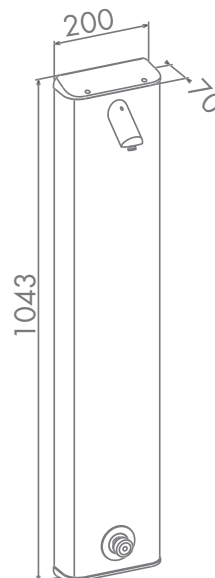

TEMPOSTOP SHOWER MODULE - STAINLESS STEEL PANEL

AUTOMATIC SHUT-OFF SHOWER VALVE SINGLE TEMPERATURE

- High resistance to vandalism
- Automatic shut-off delay 30 seconds
- Solid brass shower head
- Scale resistant shower head
- Adjustable angle of spray (angle of spray can be preset by installer)
- Satin stainless steel finish on module face
- Bright chrome finish on shower head and button
- Flexible hose inlets with female 1/2" connections

Order Code:
TFC749100

3 Star (8 lpm) water efficiency rating supplied as standard.