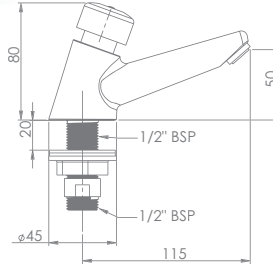

TEMPOSTOP BASIN PILLAR TAP - PUSH BUTTON

AUTOMATIC SHUT-OFF PILLAR TAP

- Flow straightener
- Shut-off delay - 7 seconds (3 or 15 seconds on request)

Order Code:
TFC745P - 7 seconds
TFC745 - 15 seconds
TFC745P3 - 3 seconds

4 Star (7.7 lpm) water efficiency rating supplied as standard.
Also available in 3 (9.1 lpm), 5 (5.9 lpm) and 6 (5.6 lpm) Star ratings.