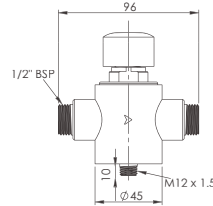

TEMPOSTOP SHOWER VALVE 30 – EXPOSED

AUTOMATIC SHUT-OFF SHOWER VALVE SINGLE TEMPERATURE

- Shut-off delay - 30 seconds
- M1/2" inlet/outlet

Order Code: TFC749

See below for WELS registered shower heads.