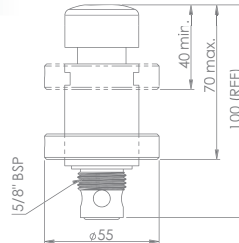

TIMED FLOW RETROFIT ADAPTOR - RECESSED

AUTOMATIC SHUT-OFF VALVE

- Shut-off delay - 15 seconds (3 or 7 seconds on request)
- Retro-fits to AS/NZS compliant recess bodies

Order Code:
TFC794R

4 Star (7.7 lpm) water efficiency rating supplied as standard.
Also available in 3 (9.1 lpm), 5 (5.9 lpm) and 6 (5.6 lpm) Star ratings.