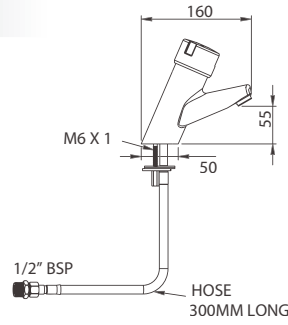

- Shut-off delay - 15 seconds
- Dual fixing points for anti-rotation
- Stainless steel flexible connectors

Order Code:
TFC795100

4 Star (7.7 lpm) water efficiency rating supplied as standard.
Also available in 3 (9.1 lpm), 5 (5.9 lpm) and 6 (5.6 lpm) Star ratings.