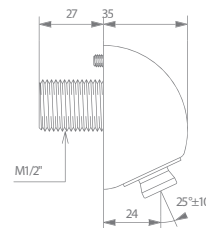

ROUND VANDAL RESISTANT SHOWER HEAD

VANDAL AND SCALE RESISTANT FIXED SHOWER HEAD

- Vandal resistant fixing with anti-rotation lug
- Chrome plated heavy brass
- Adjustable angle of spray (angle of spray can be preset by installer)
- Inlet M1/2", removable for F1/2"

Order Code: TFC709000

3 Star (8 lpm) water efficiency rating supplied as standard.