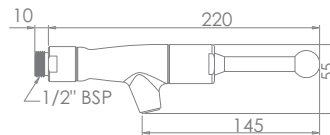

TEMPOSTOP BIB TAP - LEVER

AUTOMATIC SHUT-OFF LEVER OPERATED BIB TAP

- Shut-off delay - 7 seconds (3 or 15 seconds on request)
- Flow straightener
- Recommended for schools, the elderly & disabled

Order Code:
TFC746L10 - 7 seconds
TFC746L15 - 15 seconds
TFC746L3 - 3 seconds

4 Star (7.7 lpm) water efficiency rating supplied as standard.
Also available in 3 (9.1 lpm), 5 (5.9 lpm) and 6 (5.6 lpm) Star ratings.