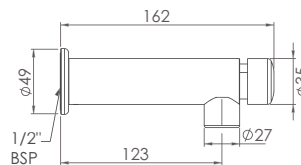

TEMPOSTOP EXTENDED BIB TAP - PUSH BUTTON

AUTOMATIC SHUT-OFF PUSH-BUTTON BIB TAP

- Shut-off delay - 7 seconds (3 or 15 seconds on request)
- Flow straightener

Order Code:
TFC746EP - 7 seconds

4 Star (7.7 lpm) water efficiency rating supplied as standard.
Also available in 3 (9.1 lpm), 5 (5.9 lpm) and 6 (5.6 lpm) Star ratings.