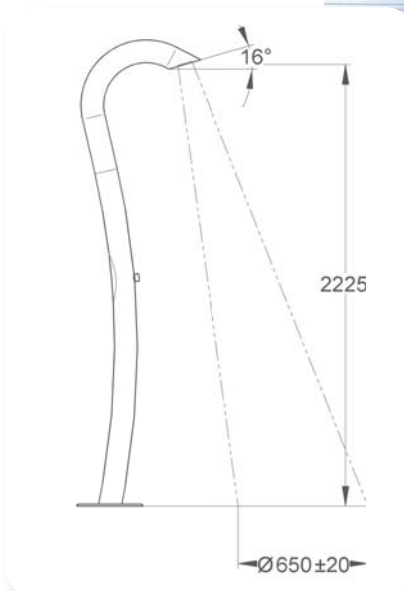

ECS101 - Single Shower with Single Foot Wash

For customised options please contact your Enware representative.

COBRA FREE STANDING SHOWER

- Free standing shower column
- Manufactured from stainless steel tube
- Curved design with integral plumbing and time flow self-closing tapware

Order Code:

ENF-AQRM670

TECHNICAL INFORMATION

TIME FLOW TAPWARE

| | |
|--|----------------|
| Finish: | Bright chrome |
| Recommended Working Pressure: | 350kPa |
| Maximum Working Pressure [AS/NZS 3500]*: | 500kPa |
| Minimum-Maximum Rated Static Pressure: | 50 - 500kPa* |
| Water Temperature: | Maximum 50° C* |