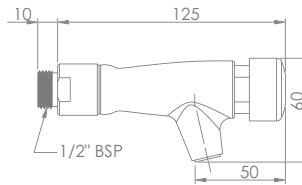

TEMPOSTOP BIB TAP - PUSH BUTTON

AUTOMATIC SHUT-OFF PUSH-BUTTON BIB TAP

- Shut-off delay - 7 seconds (3 or 15 seconds on request)
- Flow straightener

Order Code:
TFC746P - 7 seconds
TFC746 - 15 seconds
TFC746P3 - 3 seconds

4 Star (7.7 lpm) water efficiency rating supplied as standard.
Also available in 3 (9.1 lpm), 5 (5.9 lpm) and 6 (5.6 lpm) Star ratings.