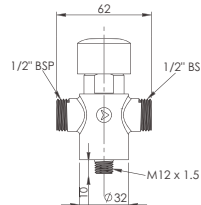

TEMPOSTOP SHOWER VALVE 15 – EXPOSED

AUTOMATIC SHUT-OFF SHOWER VALVE SINGLE TEMPERATURE

- Shut-off delay - 15 seconds
- Straight type - in line connection
- M1/2" inlet/outlet

Order Code: TFC747

See below for WELS registered shower heads.