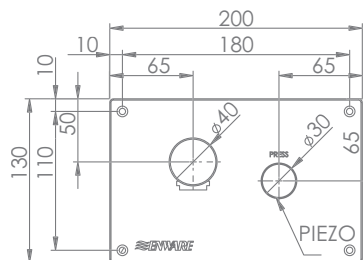

TOUCH ACTIVATED TIME FLOW WALL TAP

EASY TO USE, LIGHT TOUCH PIEZO TECHNOLOGY

- Programmable flow time
- Default flow time 15 seconds
- Electronic control for more accurate flow times
- Stainless steel wall plate
- Vandal resistant design
- Cold or premixed warm water

Order Code:
ENM5073 – Mains Powered

5 Star (5.9 lpm) water efficiency rating supplied as standard.
Also available in 3 (9.1 lpm), 4 (7.7 lpm) and 6 (5.6 lpm) Star ratings.