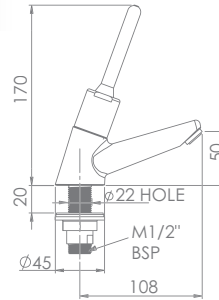

TEMPOSTOP BASIN PILLAR TAP - LEVER

AUTOMATIC SHUT-OFF LEVER OPERATED PILLAR TAP

- Flow straightener
- Shut-off delay - 7 seconds (3 or 15 seconds on request)
- Recommended for children, the elderly & disabled

Order Code:
TFC745L - 7 seconds
TFC745L15 - 15 seconds
TFC745L3 - 3 seconds

4 Star (7.7 lpm) water efficiency rating supplied as standard.
Also available in 3 (9.1 lpm), 5 (5.9 lpm) and 6 (5.6 lpm) Star ratings.