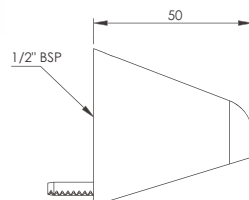

VANDAL RESISTANT FIXED SHOWER HEAD

DETENTION CONICLE SHOWER HEAD

- Vandal resistant fixing with anti-rotation lug
- Anti-ligature conicle design
- Inlet F1/2"

Order Code: DET660

3 Star (8 lpm) water efficiency rating supplied as standard.