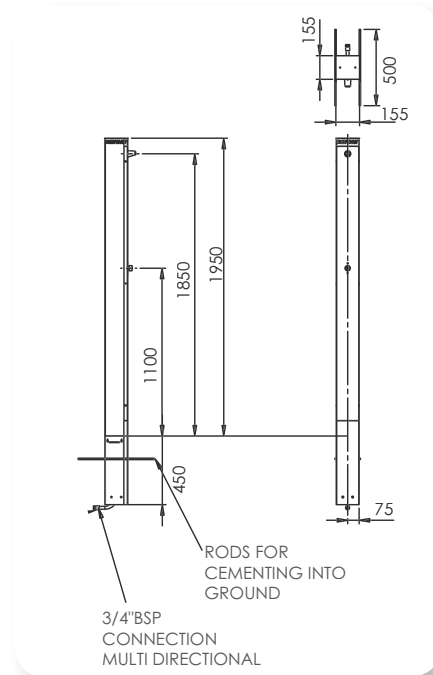

STAINLESS STEEL COLUMN SHOWERS

15 SECONDS SUPPLIED STANDARD, 3 OR 7 SECONDS AVAILABLE ON REQUEST

Order Code:

ECS400 - Quad Shower

ECS401 - Quad Shower with Single Foot Wash

ECS300 - Triple Shower

ECS301 - Triple Shower with Single Foot Wash

ECS200 - Double Shower (180° opposite)

ECS201 - Double Shower (180° opposite) with Single Foot Wash

ECS200A - Double Shower (90° adjacent)

ECS201A - Double Shower (90° adjacent) with Single Foot Wash

ECS100 - Single Shower

ECS101 - Single Shower with Single Foot Wash

For customised options please contact your Enware representative.