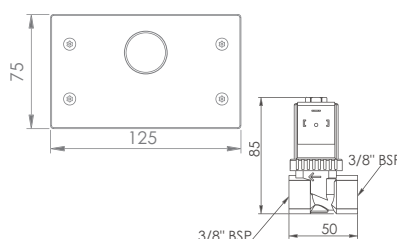

TOUCH ACTIVATED TIME FLOW SINGLE BUTTON CONTROL - SHOWER

CONTROL SHOWER TIMES IN PUBLIC SHOWERS IN SWIMMING CENTRES, SCHOOLS AND SPORTING FACILITIES

- Programmable flow time to suit your application (3 seconds - 6 minutes)
- Electronic control for more accurate flow times
- Lock-out timing option available to prevent continued use
- Stainless steel wall plate
- Vandal resistant design
- Cold or premixed warm water

Order Code:
EMD811 – Mains Powered