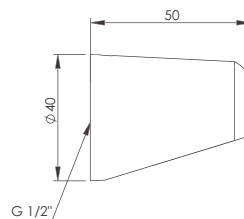

VANDAL RESISTANT FIXED SHOWER HEAD

SCHOOL PATTERN SHOWER HEAD

- Vandal resistant fixing
- Conicle Design
- Inlet F1/2"

Order Code: VP310

3 Star (8 lpm) water efficiency rating supplied as standard.