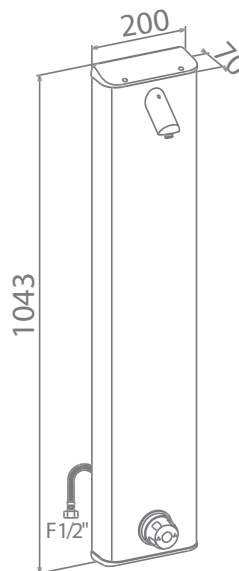

TEMPOMIX SHOWER MODULE - STAINLESS STEEL PANEL

SINGLE CONTROL AUTOMATIC SHUT-OFF SHOWER MIXER WITH TEMPERATURE ADJUSTABILITY

- High resistance to vandalism
- Temperature control by user
- Maximum temperature can be limited by the installer
- Automatic shut-off delay 30 seconds
- Solid brass shower head
- Scale resistant shower head
- Adjustable angle of spray (angle of spray can be preset by installer)
- Satin stainless steel finish on module face
- Bright chrome finish on shower head and button
- Flexible hose inlets with female 1/2" connections

Order Code:
TFC790110

3 Star (8 lpm) water efficiency rating supplied as standard.