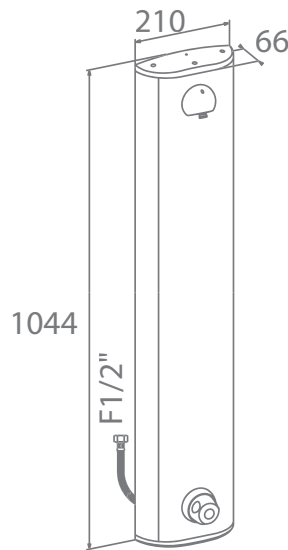

TIME FLOW SHOWER MODULES

TEMPOMIX SHOWER MODULE - ANODISED ALUMINIUM PANEL

SINGLE CONTROL AUTOMATIC SHUT-OFF SHOWER MIXER WITH TEMPERATURE ADJUSTABILITY

- High resistance to vandalism
- Temperature control by user
- Maximum temperature can be limited by the installer
- Automatic shut-off delay 30 seconds
- Solid brass shower head
- Scale resistant shower head
- Adjustable angle of spray (angle of spray can be preset by installer)
- Anodised aluminium module face panel
- Bright chrome finish on shower head and button
- Flexible hose inlets with female 1/2" connections

Order Code:
TFC790310

3 Star (8 lpm) water efficiency rating supplied as standard.