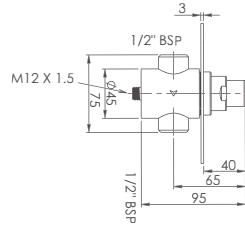

TEMPOSTOP SHOWER VALVE – RECESSED

AUTOMATIC SHUT-OFF SHOWER VALVE SINGLE TEMPERATURE

- Shut-off delay - 30 seconds
- F1/2" inlet/outlet
- Stainless steel, wall plate Ø130mm

Order Code: TFC749128

See below for WELS registered shower heads.