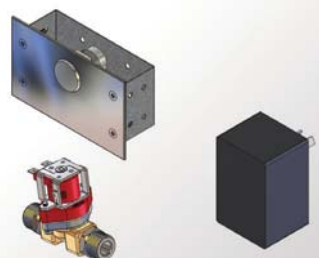

TOUCH ACTIVATED TIME FLOW SINGLE BUTTON CONTROL - SHOWER

CONTROL SHOWER TIMES IN PUBLIC SHOWERS IN SWIMMING CENTRES, SCHOOLS AND SPORTING FACILITIES

- Programmable flow time to suit your application (3 seconds - 6 minutes)
- Electronic control for more accurate flow times
- Lock-out timing option available to prevent continued use
- Stainless steel wall plate
- Vandal resistant design
- Cold or premixed warm water

Order Code:
EMD811 – Mains Powered