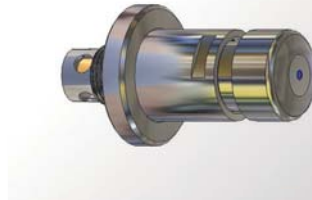

ELECTRONIC TIME FLOW OPTIONS

TOUCH ACTIVATED TIME FLOW PILLAR TAP

EASY TO USE, LIGHT TOUCH PIEZO TECHNOLOGY

- Programmable flow time 1- 60 seconds, adjustable in-situ
- Default flow time 8 seconds
- Electronic control for more accurate flow times
- Advanced on-off function – user can touch button to turn tap off before flow cycle finishes
- Vandal resistant design
- Cold or premixed warm water