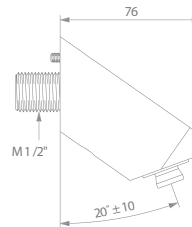

TIME FLOW SHOWER HEADS

TONIC JET VANDAL RESISTANT SHOWER HEAD

VANDAL AND SCALE RESISTANT FIXED SHOWER HEAD

- Vandal resistant fixing with anti-rotation lug
- Inlet M1/2", removable for F1/2"
- Adjustable angle of spray (angle of spray can be preset by installer)

Order Code: TFC712000

3 Star (8 lpm) water efficiency rating supplied as standard.