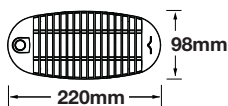

Wavelight, LED Task Light

The wavelight was designed to meet the most demanding quality and functional standards for the office environment.

Wavelight will integrate with virtually any furniture system, clamped to the surface, free standing or mounted to panels, slatwall, beam or tool rail.

Patented refractive lens technology and dimming capabilities eliminates problems with regard to illumination, light pooling, shadows, glare, light contrast ratios and more.