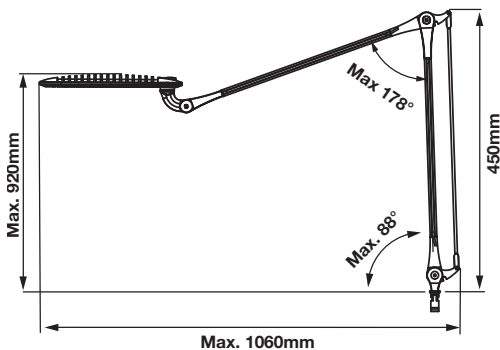

Wavelight, LED Task Light

The wavelight was designed to meet the most demanding quality and functional standards for the office environment.

Wavelight will integrate with virtually any furniture system, clamped to the surface, free standing or mounted to panels, slatwall, beam or tool rail.

Patented refractive lens technology and dimming capabilities eliminates problems with regard to illumination, light pooling, shadows, glare, light contrast ratios and more.