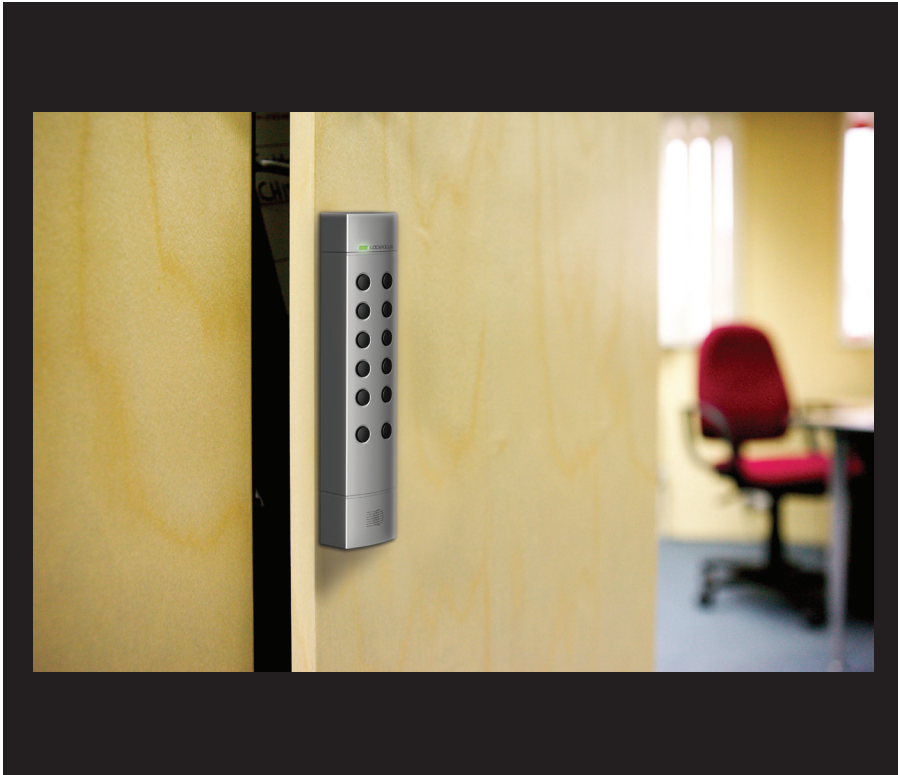

rosslinear

electronic access control

The rosslinear electronic access control from Lock Focus is an elegant and stylish breakthrough in keyless electronic codepad technology.

The highlights of the product include:

- intelligent and secure microprocessor
- suitable for commercial and domestic applications
- Colour LED status indicator
- estimated 3 years battery life/30,000 operations
- modern, discreet styling
- 4 modes of operation: normal, passage, master access, time delay
- over 200 user codes of 4 - 8 digits
- codepad size 165 x 39 x 15mm

The rosslinear electronic access control provides quick access to the user and can be easily installed with your existing door hardware. Configuration options include emergency exit release and additional codepads and strikes.