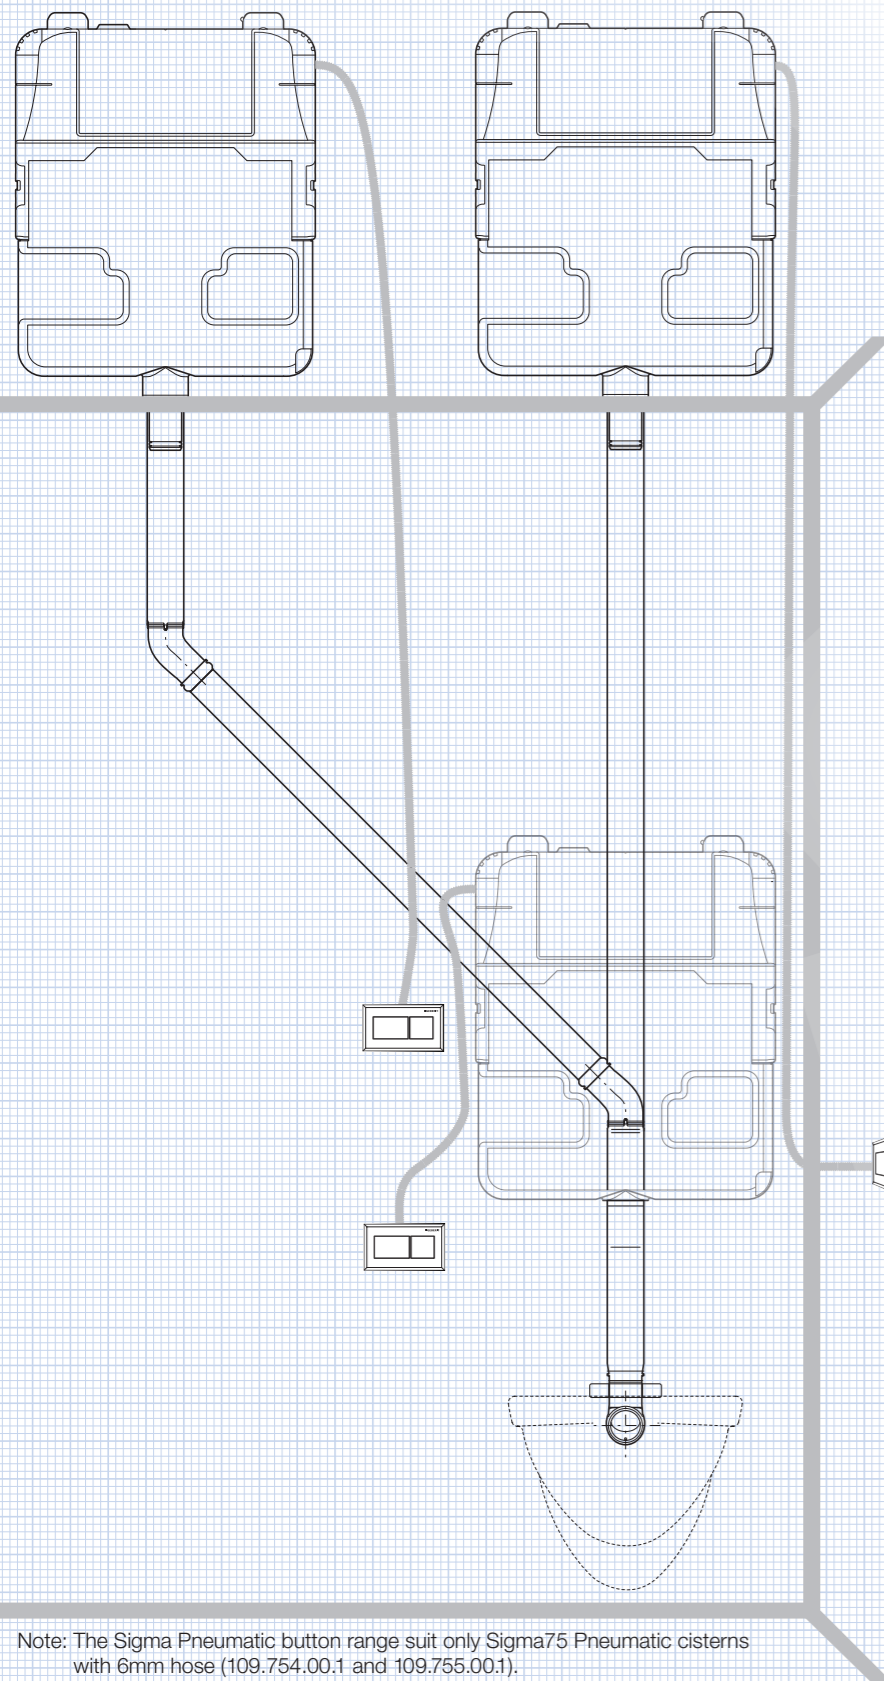

ELEGANT
ADAPTABLE
REFINED

A HIDDEN STATEMENT FOR THE BATHROOM

Sigma Pneumatic

Flexible enough to fit anywhere.

If you are renovating or building from scratch, Geberit's Sigma Pneumatic cistern can give you more space in your bathroom.

The new Sigma Pneumatic button with its light activation makes flushing easier than ever before, and it can be located anywhere up to 3m from the toilet.

This technology is quiet and reliable and being in the wall or in the ceiling it is quieter when operated. A blessing in the middle of the night!

Note: The Sigma Pneumatic button range suit only Sigma75 Pneumatic cisterns with 6mm hose (109.754.00.1 and 109.755.00.1).

One solution fits all. Designed to accommodate even the most challenging bathroom layout, the **Sigma Pneumatic** cistern fits almost anywhere, even in the ceiling! The pneumatic button is so flexible it can be placed up to 3 meters from the cistern.

This is your personal space and you have the freedom to choose where you have the buttons mounted. Either behind the toilet, in a vanity or even in a side wall, your bathroom design can be as innovative as you want it to be. As the cistern is not locked into being directly behind the pan, it can be to the side or even in the ceiling!