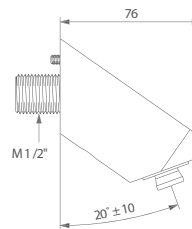

SHOWER HEADS

TONIC JET VANDAL RESISTANT SHOWER HEAD

VANDAL AND SCALE RESISTANT FIXED SHOWER HEAD

- Vandal resistant fixing with anti-rotation lug
- Inlet M1/2", removable for F1/2"
- Adjustable angle of spray (angle of spray can be preset by installer)

Order Code: **TFC712000**
3 Star (8 lpm) water efficiency rating supplied as standard.

ROUND VANDAL RESISTANT SHOWER HEAD

VANDAL AND SCALE RESISTANT FIXED SHOWER HEAD

- Vandal resistant fixing with anti-rotation lug
- Chrome plated heavy brass
- Adjustable angle of spray (angle of spray can be preset by installer)
- Inlet M1/2", removable for F1/2"

Order Code: **TFC709000**
3 Star (8 lpm) water efficiency rating supplied as standard.