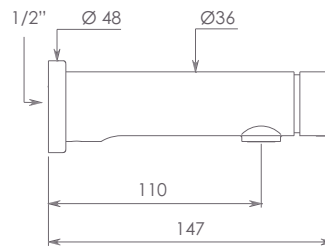

TEMPOSOFT TIME FLOW WALL BIB TAP

SINGLE CONTROL WALL MOUNTED BASIN TAP WITH EASY TO USE, SOFT-PUSH OPERATION

- Soft-push activation
- Approximately 7 seconds* flow time (±3)#
- Automatic shut-off without manual contact

Order Code:
TFC741510 - 7 Seconds

6 Star (5.5 lpm) water efficiency rating supplied as standard.