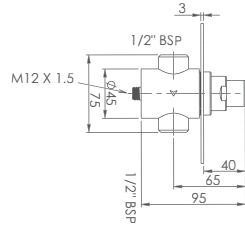

TEMPOSTOP SHOWER VALVE 30 – EXPOSED

AUTOMATIC SHUT-OFF SHOWER VALVE SINGLE TEMPERATURE

- Shut-off delay - 30 seconds*
- M1/2" inlet/outlet

Order Code: **TFC749** - 30 seconds
See below for WELS registered shower heads.