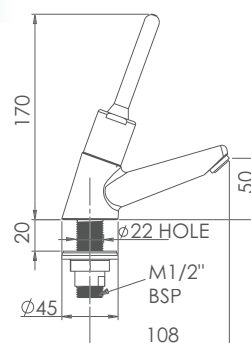

TEMPOSTOP BASIN PILLAR TAP - LEVER

AUTOMATIC SHUT-OFF LEVER OPERATED PILLAR TAP

- Flow straightener
- Shut-off delay - 3, 7 or 15 seconds*
- Recommended for children, the elderly & disabled

Order Code:
TFC745L - 7 seconds
TFC745L15 - 15 seconds
TFC745L3 - 3 seconds

4 Star (7.7 lpm) water efficiency rating supplied as standard.
Also available in 3 (9.1 lpm), 5 (5.9 lpm) and 6 (5.6 lpm) Star ratings.