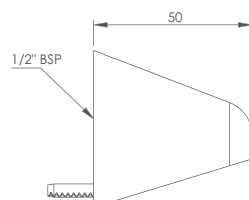

VANDAL RESISTANT FIXED SHOWER HEAD

DETENTION CONICLE SHOWER HEAD

- Vandal resistant fixing with anti-rotation lug
- Anti-ligature conical design
- Inlet F1/2"

Order Code: **DET660**
3 Star (8 lpm) water efficiency rating supplied as standard.