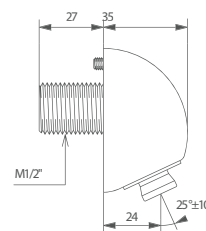

TIME FLOW SHOWER VALVES

TEMPOMIX SHOWER MIXER – RECESSED

SINGLE CONTROL AUTOMATIC SHUT-OFF SHOWER MIXER WITH TEMPERATURE ADJUSTABILITY

- Shut-off delay - 30 seconds*
- M1/2" inlet/outlet
- Stainless steel wall plate Ø195mm

Order Code: **TFC790925** - 30 seconds
See below for WELS registered shower heads.

TEMPOSTOP SHOWER VALVE – RECESSED

AUTOMATIC SHUT-OFF SHOWER VALVE SINGLE TEMPERATURE

- Shut-off delay - 30 seconds*
- F1/2" inlet/outlet
- Stainless steel wall plate Ø130mm

Order Code: **TFC749128** - 30 seconds
See below for WELS registered shower heads.

TEMPOSTOP SHOWER VALVE 30 – EXPOSED

AUTOMATIC SHUT-OFF SHOWER VALVE SINGLE TEMPERATURE

- Shut-off delay - 30 seconds*
- M1/2" inlet/outlet

Order Code: **TFC749** - 30 seconds
See below for WELS registered shower heads.

TEMPOSTOP SHOWER VALVE 15 – EXPOSED

AUTOMATIC SHUT-OFF SHOWER VALVE SINGLE TEMPERATURE

- Shut-off delay - 15 seconds*
- Straight type - in line connection
- M1/2" inlet/outlet

Order Code: **TFC747** - 15 seconds
See below for WELS registered shower heads

SHOWER HEADS

TONIC JET VANDAL RESISTANT SHOWER HEAD

VANDAL AND SCALE RESISTANT FIXED SHOWER HEAD

- Vandal resistant fixing with anti-rotation lug
- Inlet M1/2", removable for F1/2"
- Adjustable angle of spray (angle of spray can be preset by installer)

Order Code: **TFC712000**
3 Star (8 lpm) water efficiency rating supplied as standard.

ROUND VANDAL RESISTANT SHOWER HEAD

VANDAL AND SCALE RESISTANT FIXED SHOWER HEAD

- Vandal resistant fixing with anti-rotation lug
- Chrome plated heavy brass
- Adjustable angle of spray (angle of spray can be preset by installer)
- Inlet M1/2", removable for F1/2"

Order Code: **TFC709000**
3 Star (8 lpm) water efficiency rating supplied as standard.

VANDAL RESISTANT FIXED SHOWER HEAD

SCHOOL PATTERN SHOWER HEAD