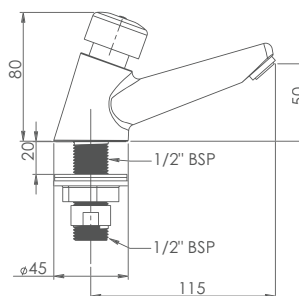

TEMPOSTOP BASIN PILLAR TAP - PUSH BUTTON

AUTOMATIC SHUT-OFF PILLAR TAP

- Flow straightener
- Shut-off delay - 3, 7 or 15 seconds*

Order Code:
TFC745P - 7 seconds
TFC745 - 15 seconds
TFC745P3 - 3 seconds

4 Star (7.7 lpm) water efficiency rating supplied as standard.
Also available in 3 (9.1 lpm), 5 (5.9 lpm) and 6 (5.6 lpm) Star ratings.