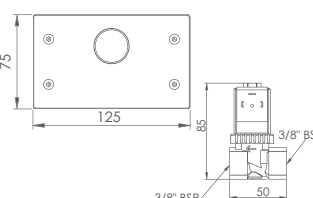

* Times are indicative only and may vary depending on the water supply pressure, temperature and flow conditions.