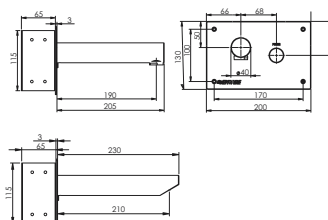

- Default 6 seconds (programmable to 12 or 18 seconds)
- Mains power - 24V
- 205mm or 250mm reach spout options

Order Code:

ENM5073-205 - 205mm reach spout

ENM5073-250 - 250mm reach spout

5 star (5.9 lpm) water efficiency rating supplied as standard.
Also available in 3 star (9.1 lpm), 4 star (7.7 lpm) and 6 star (5.6 lpm) ratings.