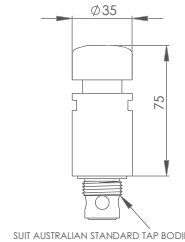

Order Code:

TFC794 - 7 seconds

4 Star (7.7 lpm) water efficiency rating supplied as standard.
Also available in 3 (9.1 lpm), 5 (5.9 lpm) and 6 (5.6 lpm) Star ratings.