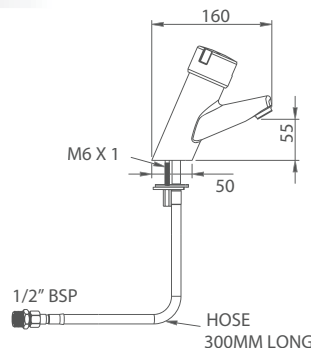

- Shut-off delay - 15 seconds*
- Dual fixing points for anti-rotation
- Stainless steel flexible connectors

Order Code:
TFC795100 - 15 Seconds

4 Star (7.7 lpm) water efficiency rating supplied as standard.
Also available in 3 (9.1 lpm), 5 (5.9 lpm) and 6 (5.6 lpm) Star ratings.