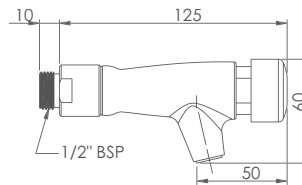

- Shut-off delay - 3, 7 or 15 seconds*
- Flow straightener

Order Code:

TFC746P - 7 seconds

TFC746 - 15 seconds

TFC746P3 - 3 seconds

4 Star (7.7 lpm) water efficiency rating supplied as standard.
Also available in 3 (9.1 lpm), 5 (5.9 lpm) and 6 (5.6 lpm) Star ratings.