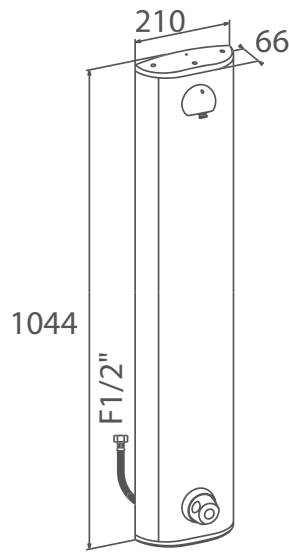

TIME FLOW SHOWER MODULES

TEMPOMIX SHOWER MODULE - ANODISED ALUMINIUM PANEL

SINGLE CONTROL AUTOMATIC SHUT-OFF SHOWER MIXER WITH TEMPERATURE ADJUSTABILITY

- High resistance to vandalism
- Temperature control by user
- Maximum temperature can be limited by the installer
- Automatic shut-off delay 30 seconds
- Solid brass shower head
- Scale resistant shower head
- Adjustable angle of spray (angle of spray can be preset by installer)
- Anodised aluminium module face panel
- Bright chrome finish on shower head and button
- Flexible hose inlets with female 1/2" connections

Order Code:
TFC790310

3 Star (8 lpm) water efficiency rating supplied as standard.