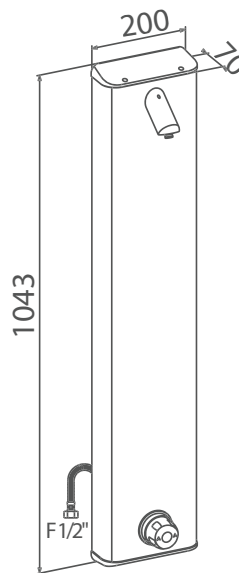

TEMPOMIX SHOWER MODULE - STAINLESS STEEL PANEL

SINGLE CONTROL AUTOMATIC SHUT-OFF SHOWER MIXER WITH TEMPERATURE ADJUSTABILITY

- High resistance to vandalism
- Temperature control by user
- Maximum temperature can be limited by the installer
- Automatic shut-off delay 30 seconds
- Solid brass shower head
- Scale resistant shower head
- Adjustable angle of spray (angle of spray can be preset by installer)
- Satin stainless steel finish on module face
- Bright chrome finish on shower head and button
- Flexible hose inlets with female 1/2" connections

Order Code:
TFC790110

3 Star (8 lpm) water efficiency rating supplied as standard.