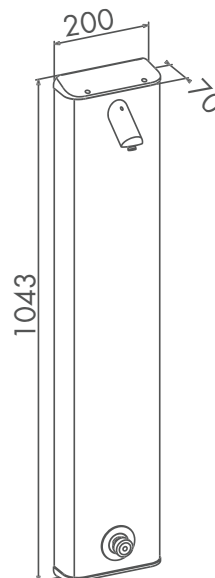

TEMPOSTOP SHOWER MODULE - STAINLESS STEEL PANEL

AUTOMATIC SHUT-OFF SHOWER VALVE SINGLE TEMPERATURE

- High resistance to vandalism
- Automatic shut-off delay 30 seconds
- Solid brass shower head
- Scale resistant shower head
- Adjustable angle of spray (angle of spray can be preset by installer)
- Satin stainless steel finish on module face
- Bright chrome finish on shower head and button
- Flexible hose inlets with female 1/2" connections

Order Code:
TFC749100

3 Star (8 lpm) water efficiency rating supplied as standard.