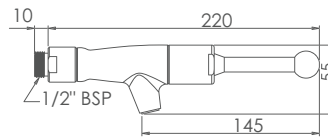

Order Code:

TFC746L10 - 7 seconds

TFC746L15 - 15 seconds

TFC746L3 - 3 seconds

4 Star (7.7 lpm) water efficiency rating supplied as standard.
Also available in 3 (9.1 lpm), 5 (5.9 lpm) and 6 (5.6 lpm) Star ratings.