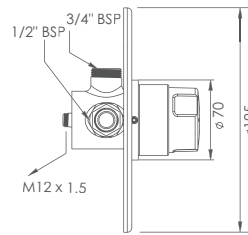

TIME FLOW SHOWER VALVES

TEMPOMIX SHOWER MIXER – RECESSED

SINGLE CONTROL AUTOMATIC SHUT-OFF SHOWER MIXER WITH TEMPERATURE ADJUSTABILITY

- Shut-off delay - 30 seconds*
- M1/2" inlet/outlet
- Stainless steel wall plate Ø195mm

Order Code: **TFC790925** - 30 seconds
See below for WELS registered shower heads.

TEMPOSTOP SHOWER VALVE – RECESSED

AUTOMATIC SHUT-OFF SHOWER VALVE SINGLE TEMPERATURE

- Shut-off delay - 30 seconds*
- F1/2" inlet/outlet
- Stainless steel wall plate Ø130mm

Order Code: **TFC749128** - 30 seconds
See below for WELS registered shower heads.