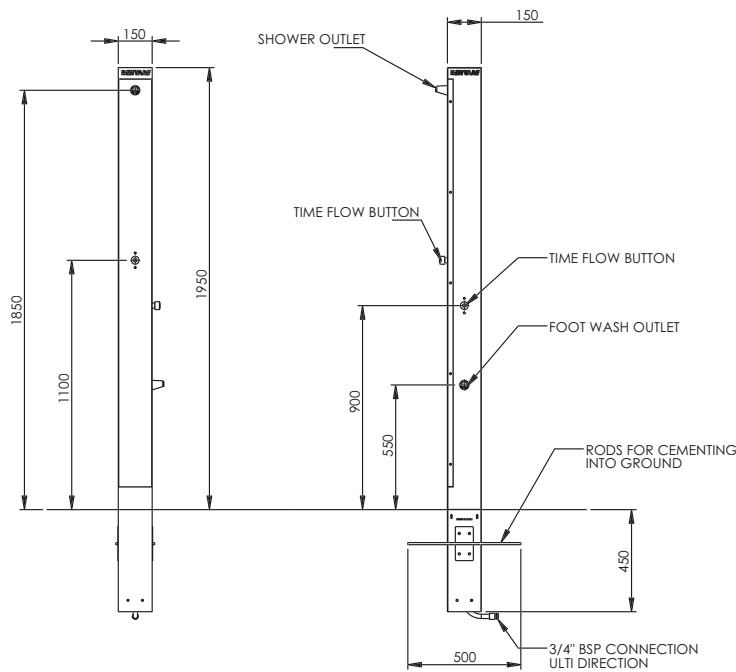

ECS200A - Double Shower (90° adjacent)

ECS201A - Double Shower (90° adjacent) with Single Foot Wash

ECS100 - Single Shower

ECS101 - Single Shower with Single Foot Wash

For customised options please contact your Enware representative.