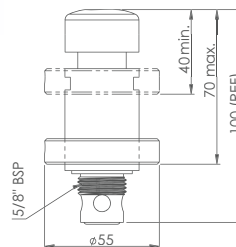

Order Code:

TFC794R - 15 seconds

4 Star (7.7 lpm) water efficiency rating supplied as standard.
Also available in 3 (9.1 lpm), 5 (5.9 lpm) and 6 (5.6 lpm) Star ratings.