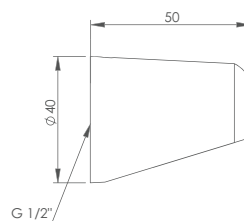

VANDAL RESISTANT FIXED SHOWER HEAD

SCHOOL PATTERN SHOWER HEAD

- Vandal resistant fixing
- Conical design
- Inlet F1/2"

Order Code: **VP310**
3 Star (8 lpm) water efficiency rating supplied as standard.