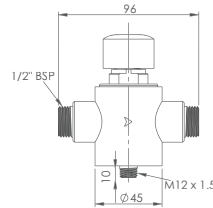

TEMPOSTOP SHOWER VALVE 15 – EXPOSED

AUTOMATIC SHUT-OFF SHOWER VALVE SINGLE TEMPERATURE

- Shut-off delay - 15 seconds*
- Straight type - in line connection
- M1/2" inlet/outlet

Order Code: **TFC747** - 15 seconds
See below for WELS registered shower heads