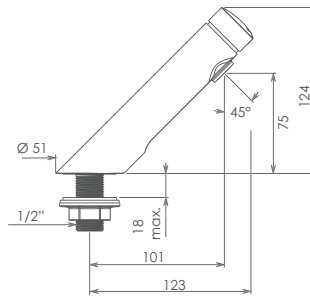

- Soft-push activation
- Approximately 7 seconds* flow time (±3)#
- Automatic shut-off without manual contact

Order Code:
TFC740510 - 7 Seconds

6 Star (5.5 lpm) water efficiency rating supplied as standard.