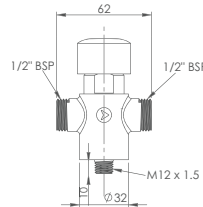

TIME FLOW SHOWER VALVES

TEMPOMIX SHOWER MIXER – RECESSED

SINGLE CONTROL AUTOMATIC SHUT-OFF SHOWER MIXER WITH TEMPERATURE ADJUSTABILITY

- Shut-off delay - 30 seconds*
- M1/2" inlet/outlet
- Stainless steel wall plate Ø195mm

Order Code: **TFC790925** - 30 seconds
See below for WELS registered shower heads.

TEMPOSTOP SHOWER VALVE – RECESSED

AUTOMATIC SHUT-OFF SHOWER VALVE SINGLE TEMPERATURE

- Shut-off delay - 30 seconds*
- F1/2" inlet/outlet
- Stainless steel wall plate Ø130mm

Order Code: **TFC749128** - 30 seconds
See below for WELS registered shower heads.

TEMPOSTOP SHOWER VALVE 30 – EXPOSED

AUTOMATIC SHUT-OFF SHOWER VALVE SINGLE TEMPERATURE

- Shut-off delay - 30 seconds*
- M1/2" inlet/outlet

Order Code: **TFC749** - 30 seconds
See below for WELS registered shower heads.

TEMPOSTOP SHOWER VALVE 15 – EXPOSED

AUTOMATIC SHUT-OFF SHOWER VALVE SINGLE TEMPERATURE

- Shut-off delay - 15 seconds*
- Straight type - in line connection
- M1/2" inlet/outlet

Order Code: **TFC747** - 15 seconds
See below for WELS registered shower heads

SHOWER HEADS

TONIC JET VANDAL RESISTANT SHOWER HEAD

VANDAL AND SCALE RESISTANT FIXED SHOWER HEAD

- Vandal resistant fixing with anti-rotation lug
- Inlet M1/2", removable for F1/2"
- Adjustable angle of spray (angle of spray can be preset by installer)

Order Code: **TFC712000**
3 Star (8 lpm) water efficiency rating supplied as standard.

ROUND VANDAL RESISTANT SHOWER HEAD

VANDAL AND SCALE RESISTANT FIXED SHOWER HEAD

- Vandal resistant fixing with anti-rotation lug
- Chrome plated heavy brass
- Adjustable angle of spray (angle of spray can be preset by installer)
- Inlet M1/2", removable for F1/2"

Order Code: **TFC709000**
3 Star (8 lpm) water efficiency rating supplied as standard.

VANDAL RESISTANT FIXED SHOWER HEAD

SCHOOL PATTERN SHOWER HEAD