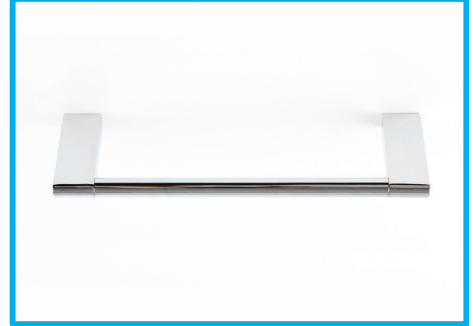

AXIS Range

Barben bathware collection

Single Towel Rail
A-0016 (600mm)
A-0019 (900mm)

Double Towel Rail
A-5016 (600mm)
A-5019 (900mm)

Soap Dish
A-107

Shower Shelf
A-9994

Toilet Roll Holder
A-1309

Towel Ring
A-103

Robe Hook
A-105

MOD Range

Barben bathware collection

Single Towel Rail
MOD-0016 (648mm)
MOD-0019 (898mm)

Double Towel Rail
MOD-5016 (648mm)
MOD-5019 (898mm)

Twin Towel Rail
MOD-00112 (1271mm)

Hand Towel Rail
MOD-0013 (348mm)