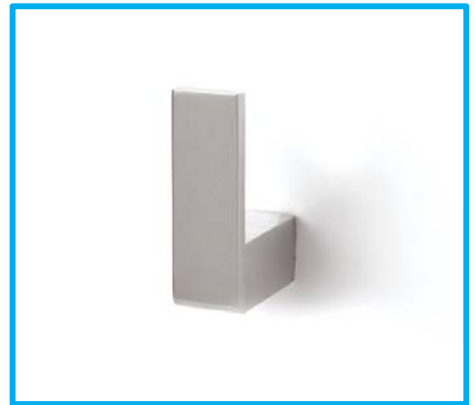

AXIS Range

Barben bathware collection

Single Towel Rail
A-0016 (600mm)
A-0019 (900mm)

Double Towel Rail
A-5016 (600mm)
A-5019 (900mm)

Soap Dish
A-107

Shower Shelf
A-9994

Toilet Roll Holder
A-1309

Towel Ring
A-103

Robe Hook
A-105

MOD Range

Barben bathware collection

Single Towel Rail
MOD-0016 (648mm)
MOD-0019 (898mm)

Double Towel Rail
MOD-5016 (648mm)
MOD-5019 (898mm)

Twin Towel Rail
MOD-00112 (1271mm)

Hand Towel Rail
MOD-0013 (348mm)