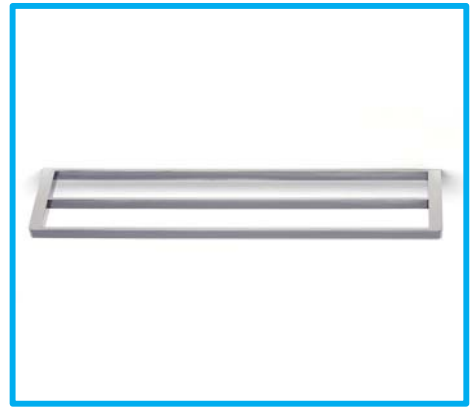

AXIS Range

Barben bathware collection

Single Towel Rail
A-0016 (600mm)
A-0019 (900mm)

Double Towel Rail
A-5016 (600mm)
A-5019 (900mm)

Soap Dish
A-107

Shower Shelf
A-9994

Toilet Roll Holder
A-1309

Towel Ring
A-103

Robe Hook
A-105

MOD Range

Barben bathware collection

Single Towel Rail
MOD-0016 (648mm)
MOD-0019 (898mm)

Double Towel Rail
MOD-5016 (648mm)
MOD-5019 (898mm)

Twin Towel Rail
MOD-00112 (1271mm)

Hand Towel Rail
MOD-0013 (348mm)