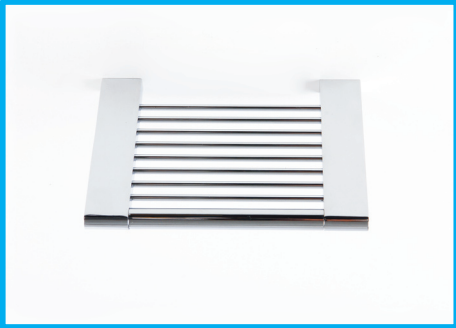

AXIS Range

Barben bathware collection

Single Towel Rail
A-0016 (600mm)
A-0019 (900mm)

Double Towel Rail
A-5016 (600mm)
A-5019 (900mm)

Soap Dish
A-107

Shower Shelf
A-9994

Toilet Roll Holder
A-1309

Towel Ring
A-103

Robe Hook
A-105

MOD Range

Barben bathware collection

Single Towel Rail
MOD-0016 (648mm)
MOD-0019 (898mm)

Double Towel Rail
MOD-5016 (648mm)
MOD-5019 (898mm)

Twin Towel Rail
MOD-00112 (1271mm)

Hand Towel Rail
MOD-0013 (348mm)