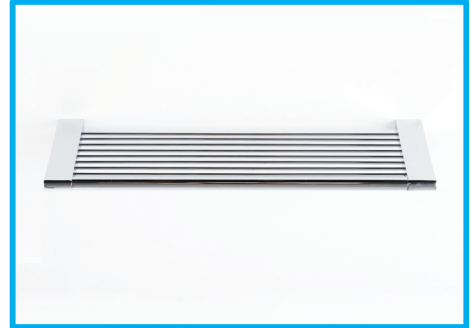

Shower Shelf
MOD-9993W