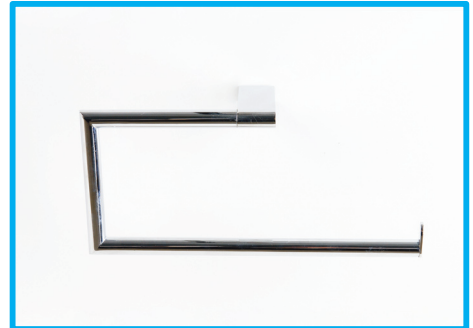

Shower Shelf
MOD-9993W

Towel Ring
MOD-103R