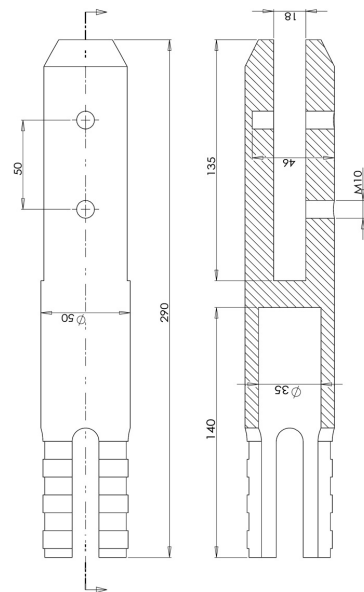

Product Code	RRP \$	LIST \$
GBF01-316-SS	293.12	266.47
GBF01-316-PSS	296.32	269.38

Product Code	RRP \$	LIST \$
GBF02-316-SS	232.10	211.00
GBF02-316-PSS	296.32	269.38

RRP\$ pricing includes GST at 10%. LIST\$ pricing excludes GST.

# 11: Stainless Steel Clamps

**Contemporary & Stylish** the perfect alternative to timber or aluminium balustrading

- Round Style Swimming Pool Glass Balustrade.
- Suitable For Glass 12-18 mm Thick.
- Single Hole Glass Fixing.
- Stainless Steel & Polished Stainless Steel Finishes.
- Square Style Swimming Pool Glass Balustrade.
- Suitable For Glass 12-20 mm Thick.
- 2 Holes Glass Fixing.
- Stainless Steel & Polished Stainless Steel Finishes.
- Round Style Swimming Pool Glass Balustrade No Hole Insert Request.
- Suitable For Glass 10-12 mm Thick.
- No Holes Through Glass Holding.
- 2 Grub Screws, 1 Pressure Plate.
- Stainless Steel & Polished Stainless Steel Finishes.

**GBF03-316**

**GBF04-316**

**GBF05-316**

Product Code	RRP \$	LIST \$
GBF03-316-SS	<b>136.03</b>	123.67
GBF03-316-PSS	<b>136.03</b>	123.67

Product Code	RRP \$	LIST \$
GBF04-316-SS	<b>186.08</b>	168.25
GBF04-316-PSS	<b>186.08</b>	168.25

Product Code	RRP \$	LIST \$
GBF05-316-SS	<b>146.96</b>	133.60
GBF05-316-PSS	<b>149.96</b>	133.60

RRP\$ pricing includes GST at 10%. LIST\$ pricing excludes GST.