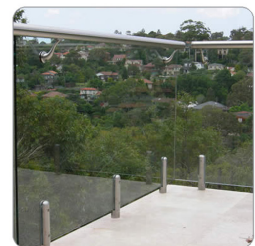

RRP$ pricing includes GST at 10%. LIST$ pricing excludes GST.