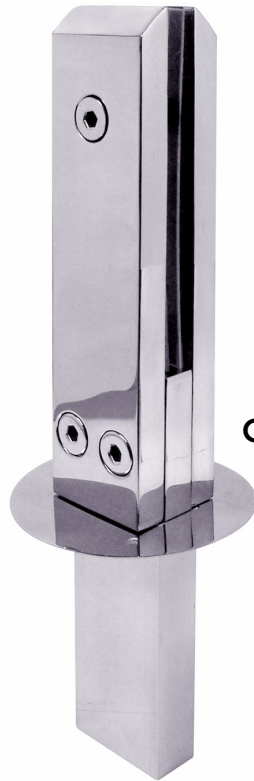

# 11: Stainless Steel Clamps

**Contemporary & Stylish** the perfect alternative to timber or aluminium balustrading

**GBF01-316 PSS**

**GBF02-316 PSS**

- Made from 316 marine grade stainless steel
- Designed for 8mm~12mm toughened glass
- This free standing system requires minimum structures, resulting in unobstructed viewing and maximum light transmission.

Product Code	RRP \$	LIST \$
GBF01-316-SS	293.12	266.47
GBF01-316-PSS	296.32	269.38

Product Code	RRP \$	LIST \$
GBF02-316-SS	232.10	211.00
GBF02-316-PSS	296.32	269.38

RRP\$ pricing includes GST at 10%. LIST\$ pricing excludes GST.

# 11: Stainless Steel Clamps

**Contemporary & Stylish** the perfect alternative to timber or aluminium balustrading

- Round Style Swimming Pool Glass Balustrade.
- Suitable For Glass 12-18 mm Thick.
- Single Hole Glass Fixing.
- Stainless Steel & Polished Stainless Steel Finishes.
- Square Style Swimming Pool Glass Balustrade.
- Suitable For Glass 12-20 mm Thick.
- 2 Holes Glass Fixing.
- Stainless Steel & Polished Stainless Steel Finishes.
- Round Style Swimming Pool Glass Balustrade No Hole Insert Request.
- Suitable For Glass 10-12 mm Thick.
- No Holes Through Glass Holding.
- 2 Grub Screws, 1 Pressure Plate.
- Stainless Steel & Polished Stainless Steel Finishes.