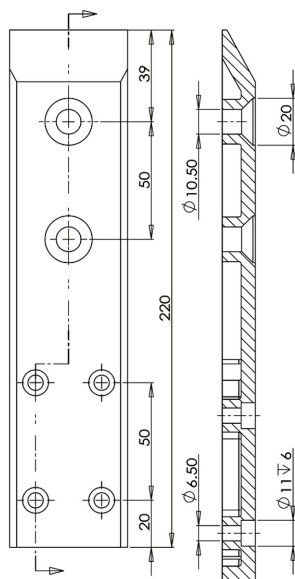

# 11: Stainless Steel Clamps

**Contemporary & Stylish** the perfect alternative to timber or aluminium balustrading

- Round Style Swimming Pool Glass Balustrade.
- Suitable For Glass 12-18 mm Thick.
- Single Hole Glass Fixing.
- Stainless Steel & Polished Stainless Steel Finishes.
- Square Style Swimming Pool Glass Balustrade.
- Suitable For Glass 12-20 mm Thick.
- 2 Holes Glass Fixing.
- Stainless Steel & Polished Stainless Steel Finishes.
- Round Style Swimming Pool Glass Balustrade No Hole Insert Request.
- Suitable For Glass 10-12 mm Thick.
- No Holes Through Glass Holding.
- 2 Grub Screws, 1 Pressure Plate.
- Stainless Steel & Polished Stainless Steel Finishes.

**GBF03-316**

**GBF04-316**

**GBF05-316**

Product Code	RRP \$	LIST \$
GBF03-316-SS	<b>136.03</b>	123.67
GBF03-316-PSS	<b>136.03</b>	123.67

Product Code	RRP \$	LIST \$
GBF04-316-SS	<b>186.08</b>	168.25
GBF04-316-PSS	<b>186.08</b>	168.25

Product Code	RRP \$	LIST \$
GBF05-316-SS	<b>146.96</b>	133.60
GBF05-316-PSS	<b>149.96</b>	133.60

RRP\$ pricing includes GST at 10%. LIST\$ pricing excludes GST.