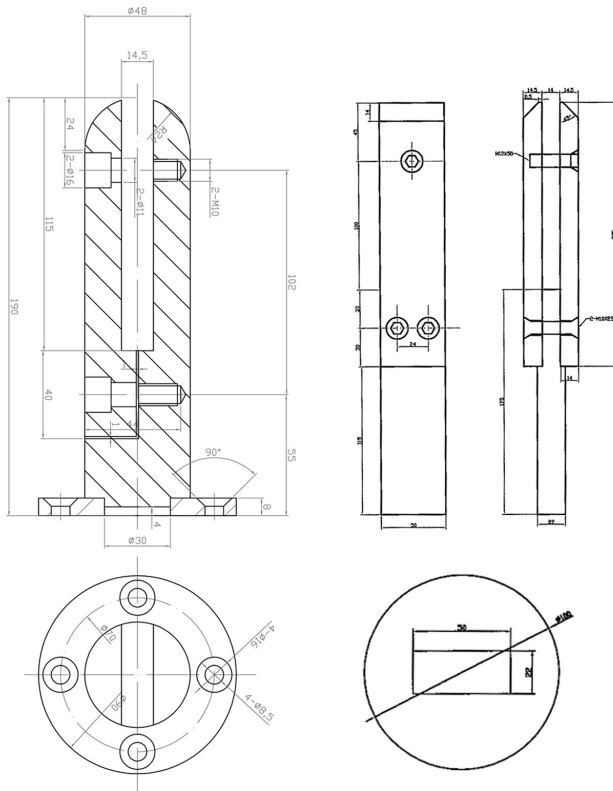

# 11: Stainless Steel Clamps

**Contemporary & Stylish** the perfect alternative to timber or aluminium balustrading

**GBF01-316 PSS**

**GBF02-316 PSS**

- Made from 316 marine grade stainless steel
- Designed for 8mm~12mm toughened glass
- This free standing system requires minimum structures, resulting in unobstructed viewing and maximum light transmission.

Product Code	RRP \$	LIST \$
GBF01-316-SS	293.12	266.47
GBF01-316-PSS	296.32	269.38

Product Code	RRP \$	LIST \$
GBF02-316-SS	232.10	211.00
GBF02-316-PSS	296.32	269.38

RRP\$ pricing includes GST at 10%. LIST\$ pricing excludes GST.

# 11: Stainless Steel Clamps

**Contemporary & Stylish** the perfect alternative to timber or aluminium balustrading

- Round Style Swimming Pool Glass Balustrade.
- Suitable For Glass 12-18 mm Thick.
- Single Hole Glass Fixing.
- Stainless Steel & Polished Stainless Steel Finishes.
- Square Style Swimming Pool Glass Balustrade.
- Suitable For Glass 12-20 mm Thick.
- 2 Holes Glass Fixing.
- Stainless Steel & Polished Stainless Steel Finishes.
- Round Style Swimming Pool Glass Balustrade No Hole Insert Request.
- Suitable For Glass 10-12 mm Thick.
- No Holes Through Glass Holding.
- 2 Grub Screws, 1 Pressure Plate.
- Stainless Steel & Polished Stainless Steel Finishes.

**GBF03-316**

**GBF04-316**

**GBF05-316**

Product Code	RRP \$	LIST \$
GBF03-316-SS	<b>136.03</b>	123.67
GBF03-316-PSS	<b>136.03</b>	123.67

Product Code	RRP \$	LIST \$
GBF04-316-SS	<b>186.08</b>	168.25
GBF04-316-PSS	<b>186.08</b>	168.25