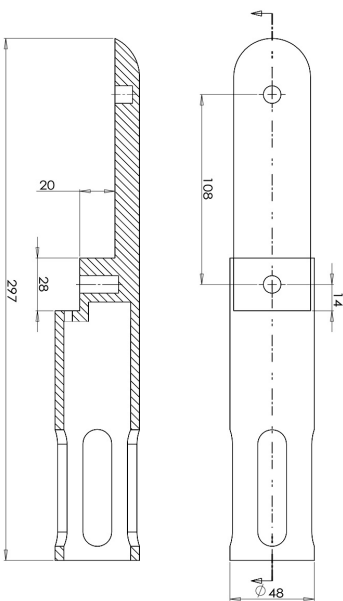

# 11: Stainless Steel Clamps

**Contemporary & Stylish** the perfect alternative to timber or aluminium balustrading

- Round Style Swimming Pool Glass Balustrade.
- Suitable For Glass 12-18 mm Thick.
- Single Hole Glass Fixing.
- Stainless Steel & Polished Stainless Steel Finishes.
- Square Style Swimming Pool Glass Balustrade.
- Suitable For Glass 12-20 mm Thick.
- 2 Holes Glass Fixing.
- Stainless Steel & Polished Stainless Steel Finishes.
- Round Style Swimming Pool Glass Balustrade No Hole Insert Request.
- Suitable For Glass 10-12 mm Thick.
- No Holes Through Glass Holding.
- 2 Grub Screws, 1 Pressure Plate.
- Stainless Steel & Polished Stainless Steel Finishes.

**GBF03-316**

**GBF04-316**

**GBF05-316**

Product Code	RRP \$	LIST \$
GBF03-316-SS	<b>136.03</b>	123.67
GBF03-316-PSS	<b>136.03</b>	123.67

Product Code	RRP \$	LIST \$
GBF04-316-SS	<b>186.08</b>	168.25
GBF04-316-PSS	<b>186.08</b>	168.25

Product Code	RRP \$	LIST \$
GBF05-316-SS	<b>146.96</b>	133.60
GBF05-316-PSS	<b>149.96</b>	133.60

RRP\$ pricing includes GST at 10%. LIST\$ pricing excludes GST.