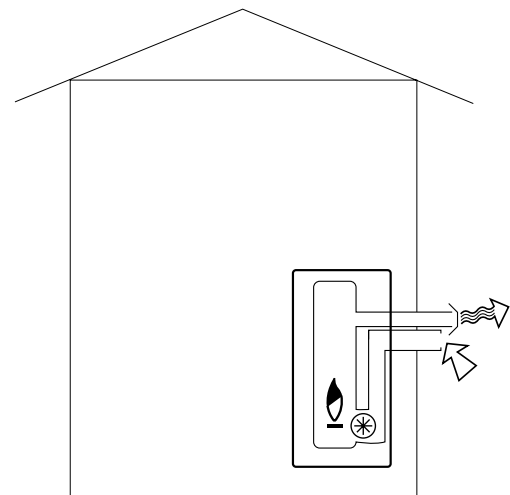

Rear external flue example