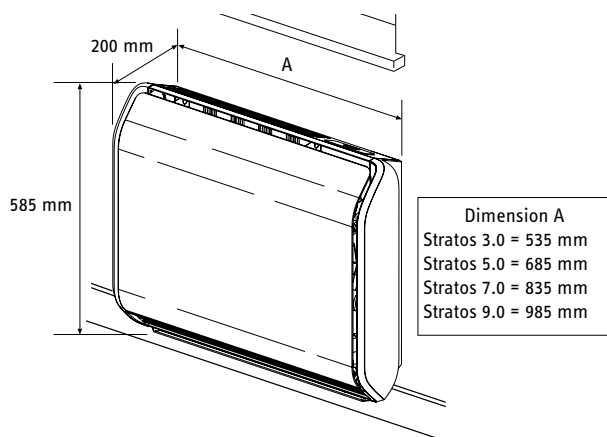

* Heating size will depend on a number of factors and should be used as a guide only. Your local STIEBEL ELTRON heating specialist will be able to assist you with selecting the appropriate size room heater to suit your home.

[^] Full replacement costs including labour for the first 2 years, reducing 10% per year thereafter. Terms and conditions apply. For full warranty conditions please refer www.stiebel.com.au

Stratos dimensions