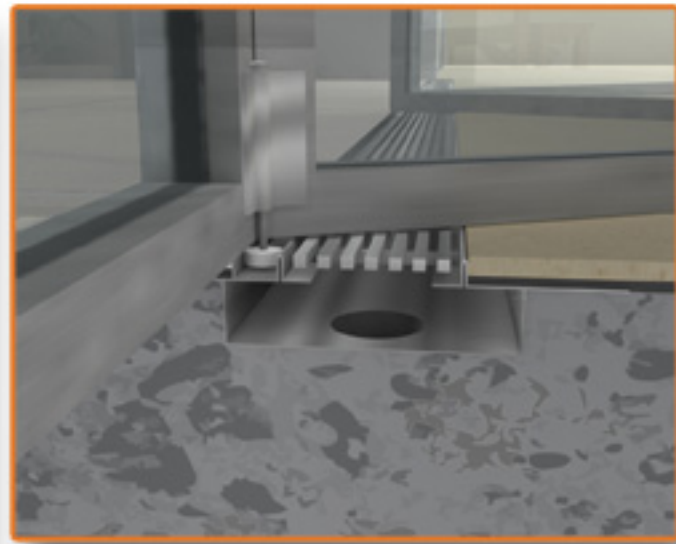

The Zero Threshold Drains are designed to enable an entirely flat, seamless connection between indoor and outdoor living and entertainment areas.

The Zero Threshold Drain consists of an exterior lineal drain with a custom designed, integrated sub-sill which cradles the sliding or bi-fold door or window track to be installed. The external lineal drain will act as a water barrier between the outdoor and indoor living areas. The sub-sill door track will then collect and direct the water or condensation on the interior and exterior of the doors or windows into the external drain.

In addition to providing a seamless integration of your indoor and outdoor areas, our Zero Threshold Drains also offer the following features:

- Manufactured from quality 316 stainless steel to create a strong, durable, and attractive appearance that is made to last.
- The drains are designed with built-in fall so water flows to the discharge point.
- A range of stainless steel discharge pipe sizes are available and can be positioned for connection to your storm water services

Zero Threshold Drains

Creative Drain **Solutions**™

Customised Drainage Solutions

Creative Drain Solutions offer different appearances for our drains so we not only meet your drainage requirements, but the visual look you desire.

The Zero Threshold Subsill Drain can be made with our attractive 316 stainless steel bar grate, or as a slot drain or tile / paver insert to provide a stunning appearance for any application

Creative Drain Solutions can custom-design and make a drain to suit any application. This goes above and beyond custom lengths and widths, and into the fundamental design, appearance, and functionality of the drain itself. This ensures the drain will fit perfectly with any design, while always providing optimum drainage.