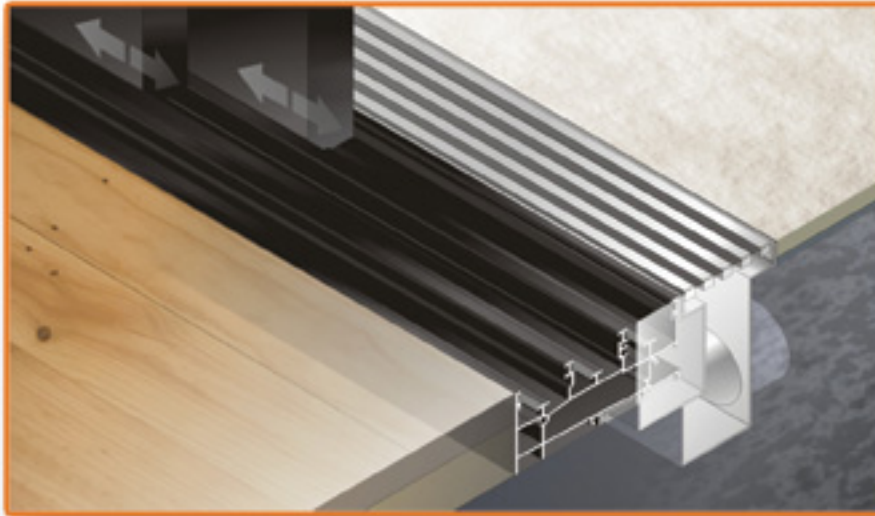

Zero Threshold Drains

Creative Drain **Solutions**™

Customised Drainage Solutions