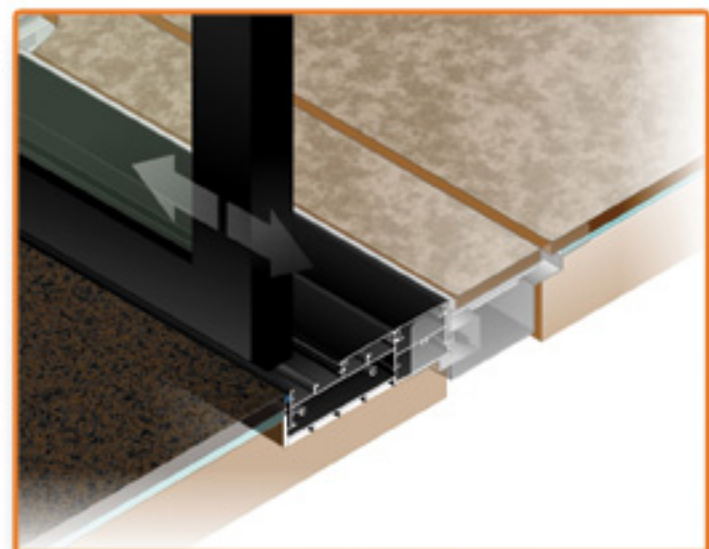

The Zero Threshold Drains are designed to enable an entirely flat, seamless connection between indoor and outdoor living and entertainment areas.

The Zero Threshold Drain consists of an exterior lineal drain with a custom designed, integrated sub-sill which cradles the sliding or bi-fold door or window track to be installed. The external lineal drain will act as a water barrier between the outdoor and indoor living areas. The sub-sill door track will then collect and direct the water or condensation on the interior and exterior of the doors or windows into the external drain.

In addition to providing a seamless integration of your indoor and outdoor areas, our Zero Threshold Drains also offer the following features:

- Manufactured from quality 316 stainless steel to create a strong, durable, and attractive appearance that is made to last.
- The drains are designed with built-in fall so water flows to the discharge point.
- A range of stainless steel discharge pipe sizes are available and can be positioned for connection to your storm water services

The Zero Threshold Subsill Drain can be made with our attractive 316 stainless steel bar grate, or as a slot drain or tile / paver insert to provide a stunning appearance for any application

Creative Drain Solutions can custom-design and make a drain to suit any application. This goes above and beyond custom lengths and widths, and into the fundamental design, appearance, and functionality of the drain itself. This ensures the drain will fit perfectly with any design, while always providing optimum drainage.