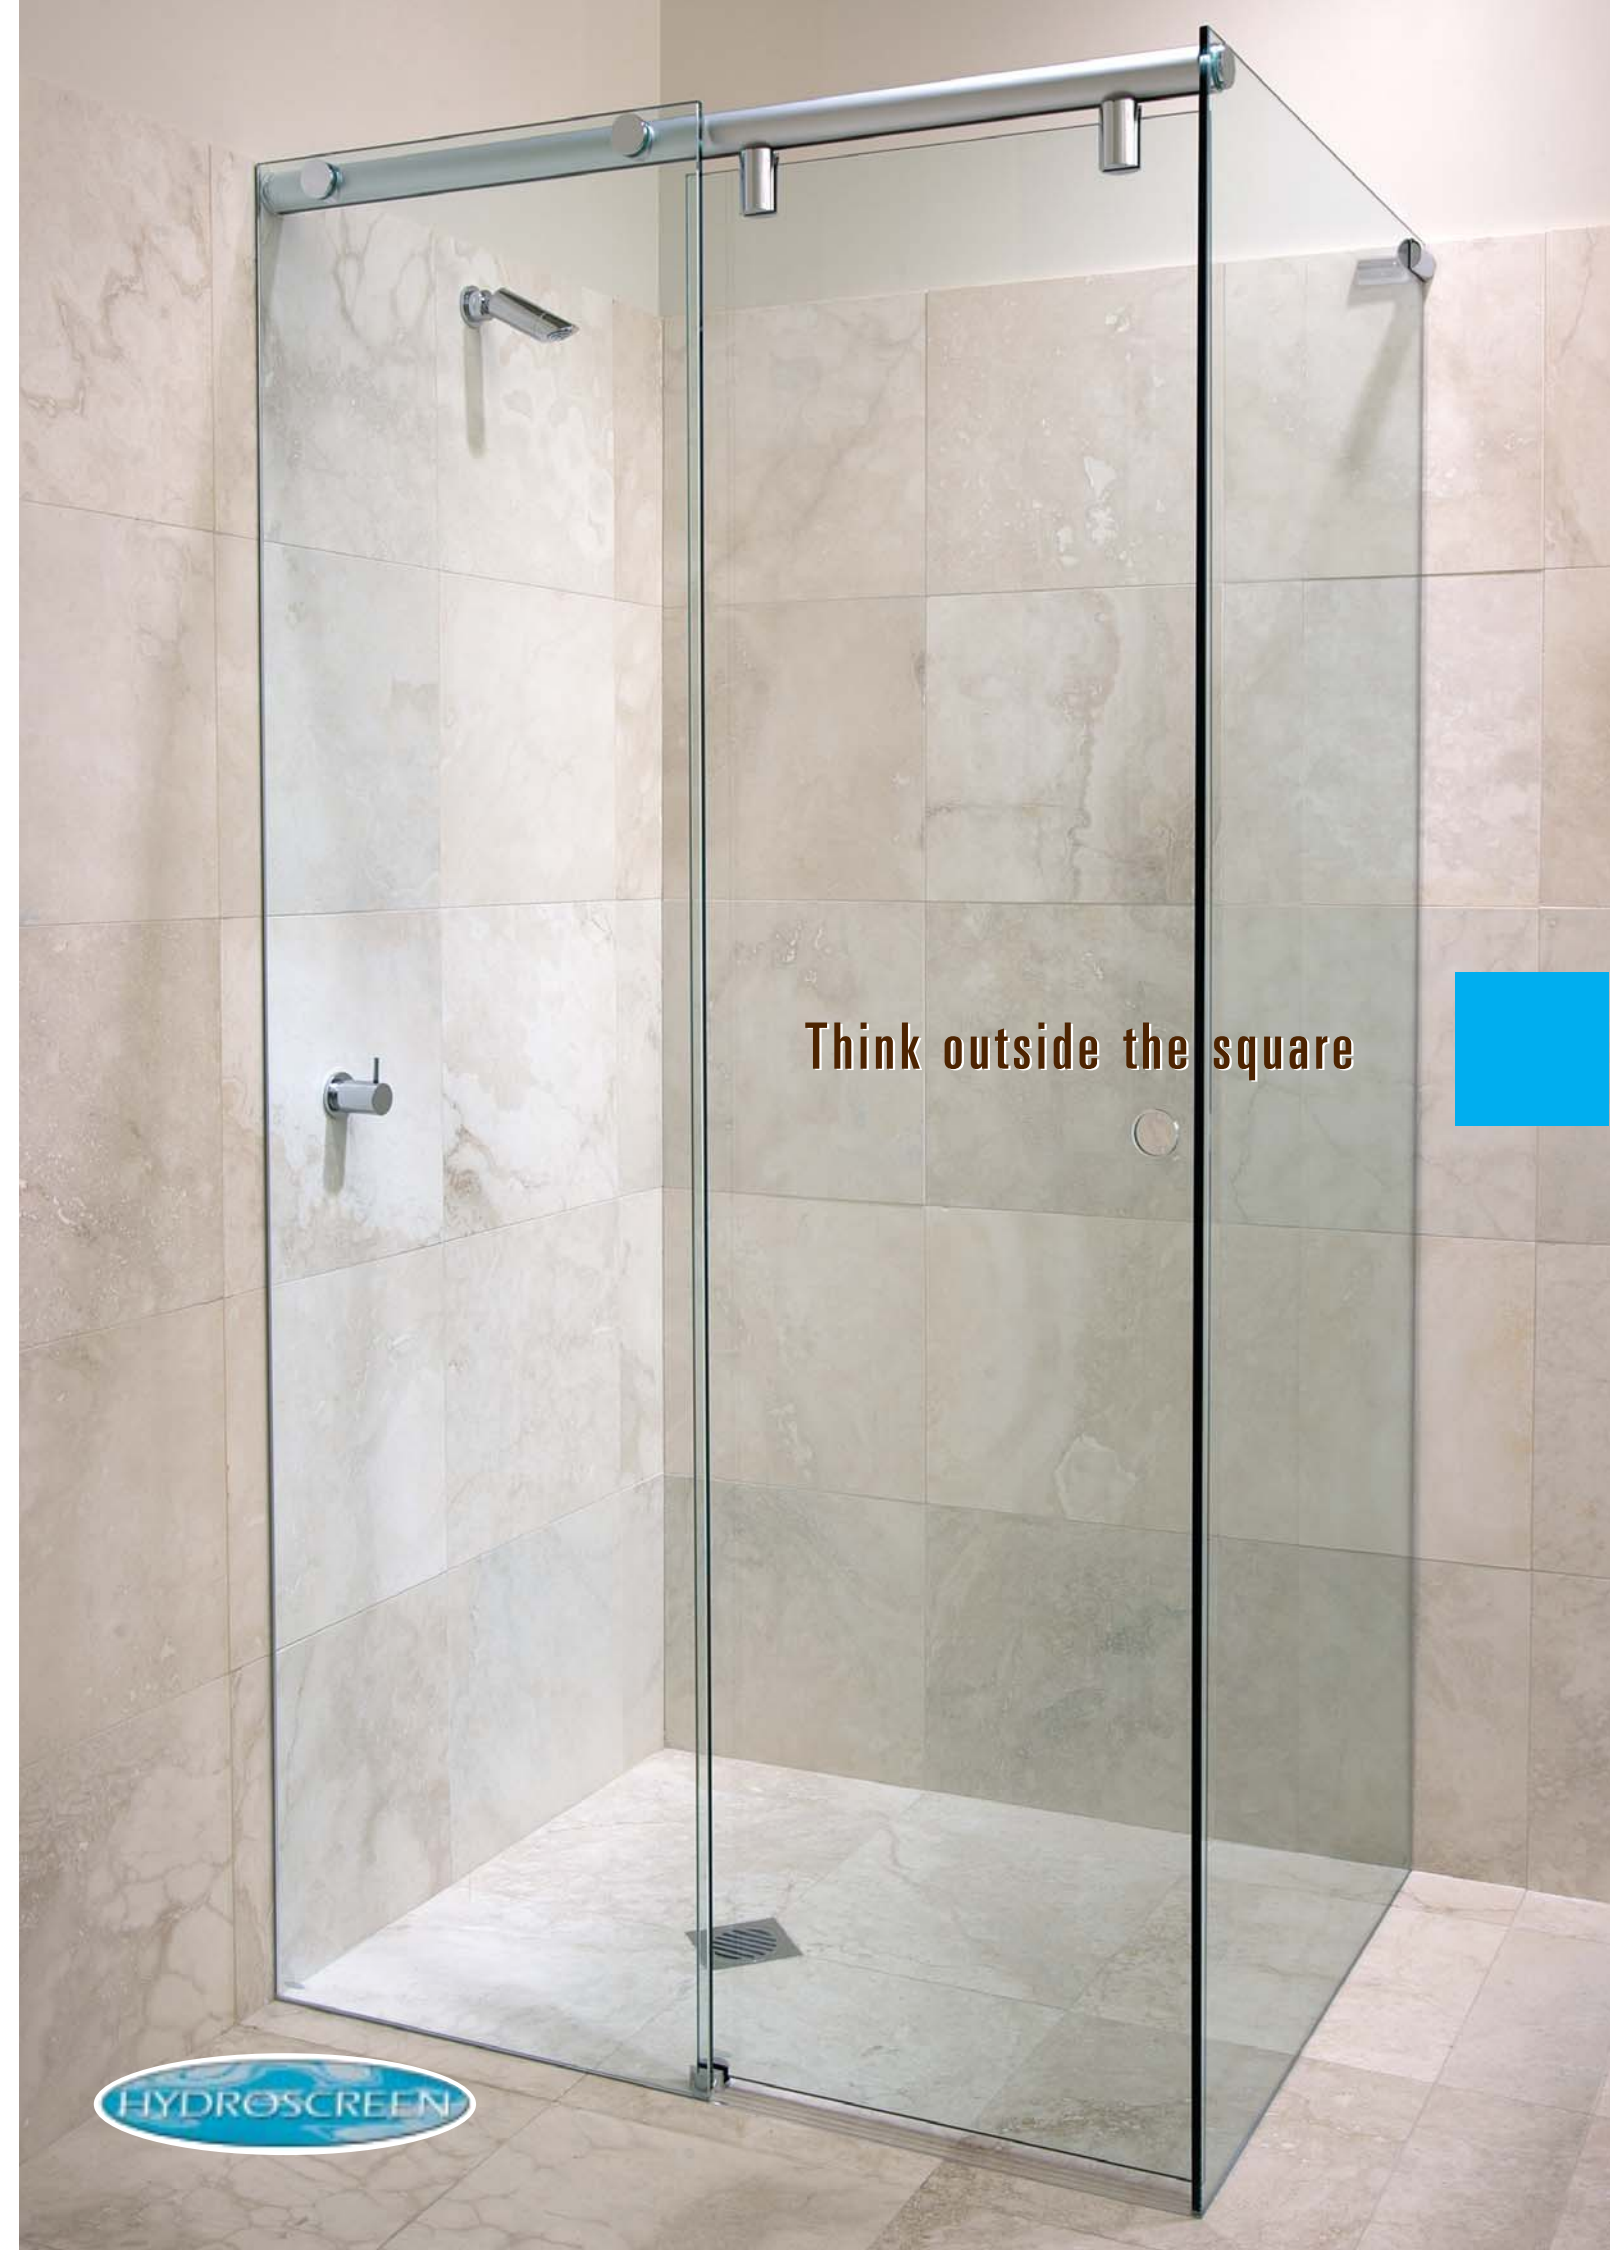

Think outside the square