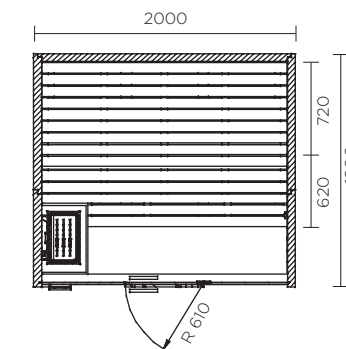

* Assembly excludes any associated building alterations and power connections

EFFEGIBI SKY LINE 60 SAUNA

720404

- › 2000 x 1800 x 2020mm
- › Canadian Hemlock timber
- › 8mm low-emission tempered glass
- › Built in colourtherapy; RGB LED lighting with 5 fixed colours & white light
- › Maximum of 6kW of power
- › Assembled* by Rogerseller
- › Freestanding version available (complete with timber panelling on back wall)