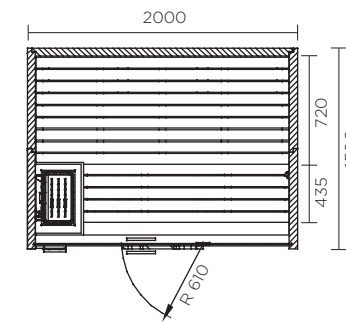

rogerseller
SKY LINE

rogerseller

MELBOURNE
173-177 Barkly Avenue
Burnley VIC 3121
P 03 9429 8888 F 03 9429 6966

SYDNEY
PYD Building
197 Young Street
Waterloo NSW 2017
P 02 8396 8700 F 02 9690 2804

BRISBANE
72-78 McLachlan Street
Fortitude Valley QLD 4006
P 07 3251 4333 F 07 3257 2155

PERTH
153 Broadway
Nedlands WA 6909
P 08 6389 1366 F 08 6389 1466

effegibi®

EFFEGIBI SKY LINE 45 SAUNA

720402

- › 2000 x 1500 x 2020mm
- › Canadian Hemlock timber
- › 8mm low-emission tempered glass
- › Built in colourtherapy; RGB LED lighting with 5 fixed colours & white light
- › Maximum of 4.5kW of power
- › Assembled* by Rogerseller
- › Freestanding version available (complete with timber panelling on back wall)

* Assembly excludes any associated building alterations and power connections