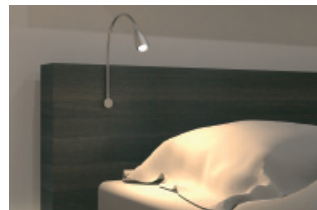

Date   /   /11

Email: tracy.engle@reedbusiness.com.au

58AX – Card Enquiry

Another Bright Idea From Häfele

DECORATIVE illumination has the power to transform any residential or commercial building. It accentuates architecture, adds mood and is as important as any signature furniture piece.

But what if you could combine the two?

With Loox – innovative plug and play LED furniture lights from Häfele – you can. The product of several years of Häfele engineering, it's been used by furniture manufacturers around the globe to set their designs apart. And it's now available in Australia.

Our motto is 'just plug it in.' Loox has a direct driver with an integrated switching function that makes a direct connection to your most frequently used switches such as push switches; sensor switches; dimmer switches and motion detectors.

It couldn't be easier. Häfele has a wide range of LED lights in stock that can be combined in many different ways to compliment the Loox. The standard plug in connection makes it child's play to install the lights into furniture, which means they can be retrofitted by the installer or the furniture buyer himself.

Loox gives you a beautiful lighting solution that's future-proof and guaranteed to the highest safety standards.

To shine a light on the Loox and hundreds more of our brightest lighting ideas, visit a Häfele showroom in your state or download our new catalogue our website today.

☐ Is your product new?
If you wish to have this icon displayed, please tick this box.