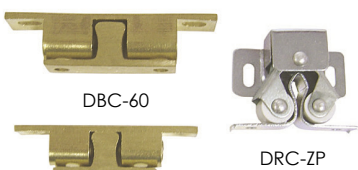

Flush Bolts

VFB4 VFB6 VFB8

Product Code	Description	Finish	Ctn qty	Pack	RRP \$	LIST \$
VFB4 SC	16x100mm Flush Bolt	SC	10/100	BU	20.10	18.27
VFB4 PB		PB	10/100	BU	20.10	18.27
VFB6 SC	19x150mm Heavy Duty Flush Bolt	SC	10/100	BU	17.58	15.98
VFB6 CP		CP	10/100	BU	17.58	15.98
VFB6 PB		PB	10/100	BU	17.58	15.98
VFB8 SC	19x200mm Heavy Duty Flush Bolt	SC	10/100	BU	29.90	27.18
VFB8 CP		CP	10/100	BU	29.90	27.18
VFB8 PB		PB	10/100	BU	29.90	27.18

Cabin Hooks

VCH3

VCH4

Product Code	Description	Finish	Ctn qty	Pack	RRP \$	LIST \$
VCH3-CP	3" (75mm) Cabin Hook with Eye	CP	20/120	BU	10.54	9.58
VCH4-CP	4" (100mm) Cabin Hook with Eye	CP	10/120	BU	11.18	10.17

Door Catches

DBC-60

DRC-ZP

DBC-49

Product Code	Description	Finish	Ctn qty	Pack	RRP \$	LIST \$
DBC-49MM	Brass Double Ball Catch - 49mm	DB	20/100	BU	2.28	2.07
DBC-60MM	Brass Double Ball Catch - 60mm	DB	20/100	BU	3.37	3.06
DRC ZP	Double Roller Catch	ZP	20/100	BU	0.78	0.71

RRP\$ pricing includes GST at 10%. LIST\$ pricing excludes GST.

Stainless Steel Numerals

- Choice of 50/85/100 mm sizes
- Modern Hel Vetica
- Made from 304 grade stainless steel
- Supplied complete with screws, plugs and fitting instructions