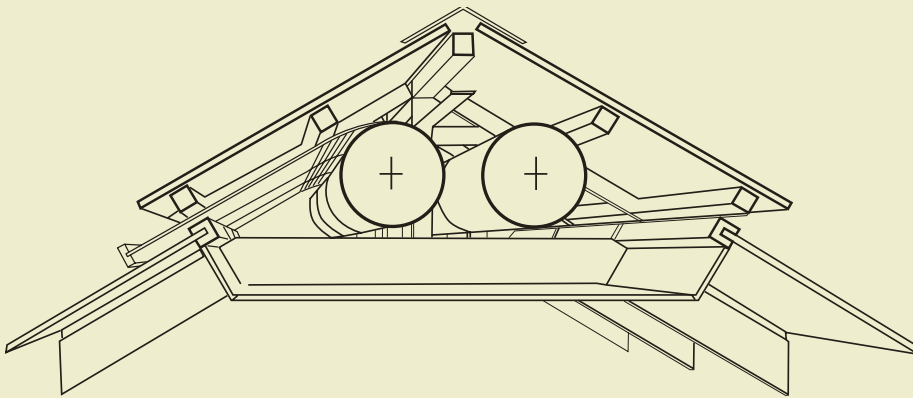

MAXIVIEW® FOR GLASS ROOFS

Glass roofs are becoming more popular in modern home designs giving access to natural light and improved views. Glass roofs without protection have inherent problems such as excessive heat gain during the summer months, heat loss during winter, lack of privacy and the risk of damage during storms.

Installing Blockout Maxiview® roof shutters, will provide up to 90% reduction in heat gain, reduce glare and fading of furnishings whilst providing privacy and storm protection.

Blockout's unique Maxiview® shutter profile (curtain) allows light to pass through while deflecting the outside heat. The profile design is a series of small perforations (over 55,000 per square metre). The perforated area is only 19% of the overall shutter profile.

Unlike conventional external blinds, Blockout Maxiview® shutters are not vulnerable to high winds and will protect glass roofs from damage during hail storms and extreme weather conditions,