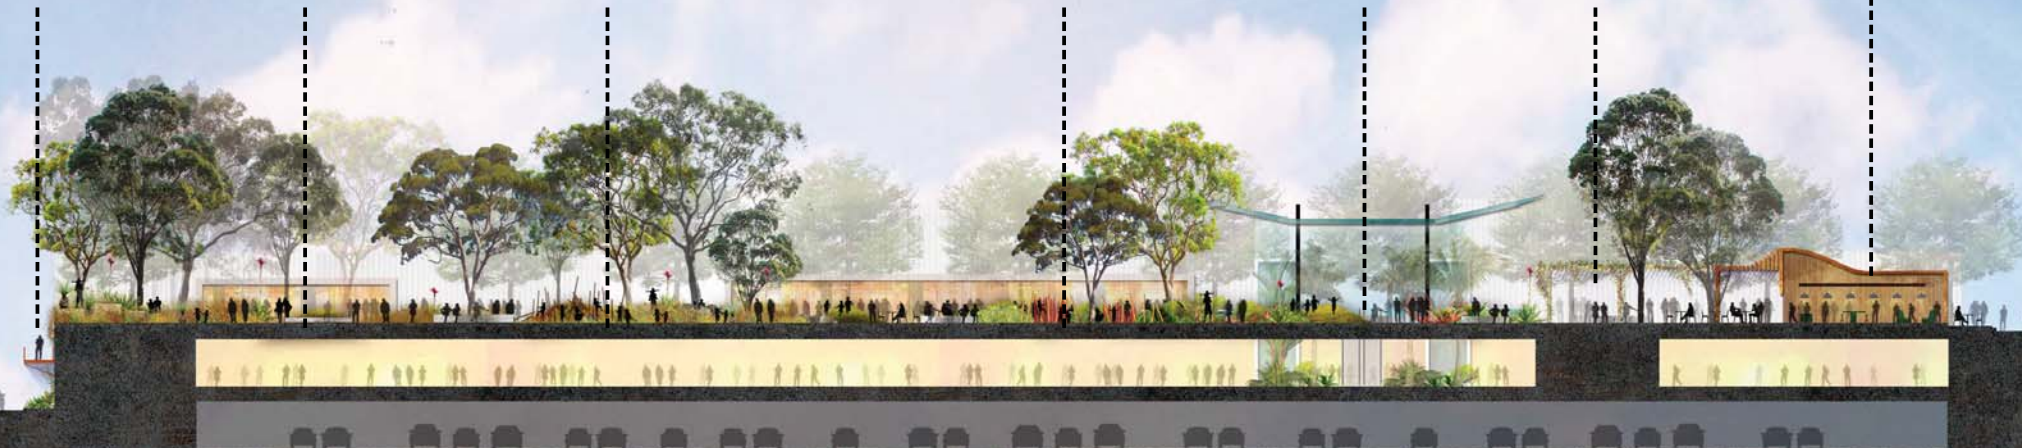

# CONCEPT D

designed by **OCULUS** enstruct  
lightbox

DETAIL VIEW SANDSTONE TERRACE WALKWAY

MEANDERING  
PARK CONNECTION

WILD ROCK  
GARDEN

DISCOVERY PLAY  
SCULPTURE

PLAY GARDEN  
GROVE

LOWER RETAIL  
ENTRY

VILLAGE  
SQUARE

ALFRESCO  
CAFE

SECTION AA

# CONCEPT D

designed by **OCULUS** enstruct  
lightbox

DETAIL VIEW NATIVE GARDEN SANCTUARY

SECTION BB NATIVE GARDEN SANCTUARY

SECTION CC SUNNY EVENT LAWN