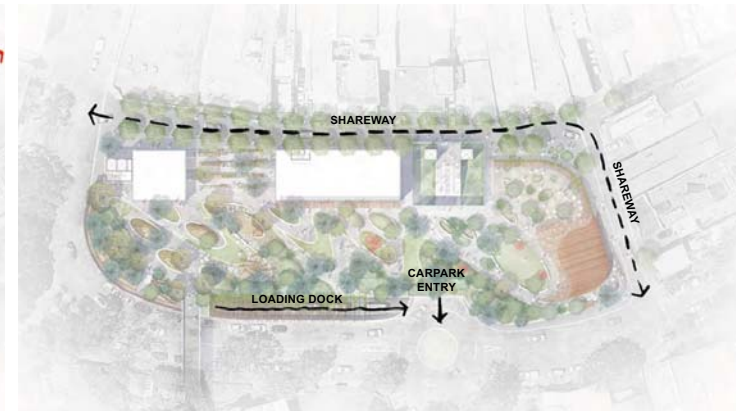

# CONCEPT D

designed by **OCULUS** enstruct  
lightbox

The **Public Green** will provide a contemporary, relaxed, informal and comfortable place for the community to **gather, socialise, shop and play**. With a distinctively local village feel, the Green will include grass areas for sitting and picnics, native trees and flowering plants, **intimate** Garden Rooms with natural timber decks, **adventure** play areas for children, sunny paved **seating** areas for outdoor cafes and a well-lit entertainment space for **community events and performances**. Birdwood Lane will become an active shareway space with cafes and retail providing **activity** day and night.

**ZONES**

**GROUND PLANE ACTIVATION**

**PLANTING AND LAWN**

**SEATING**

**RANGE OF PEDESTRIAN EXPERIENCES**

**CLEAR VEHICULAR CIRCULATION**

## LEGEND

- 01. Retail Village Shareway
- 02. Vibrant Village Square
- 03. Sunny Event Lawn
- 04. Sandstone Terrace Walkway
- 05. Play Garden Grove
- 06. Wild Rock Garden
- 07. Discovery Play Sculpture
- 08. Native Garden Sanctuary
- 09. Meandering Park Connection
- 10. Vine-laden Pergola Structure