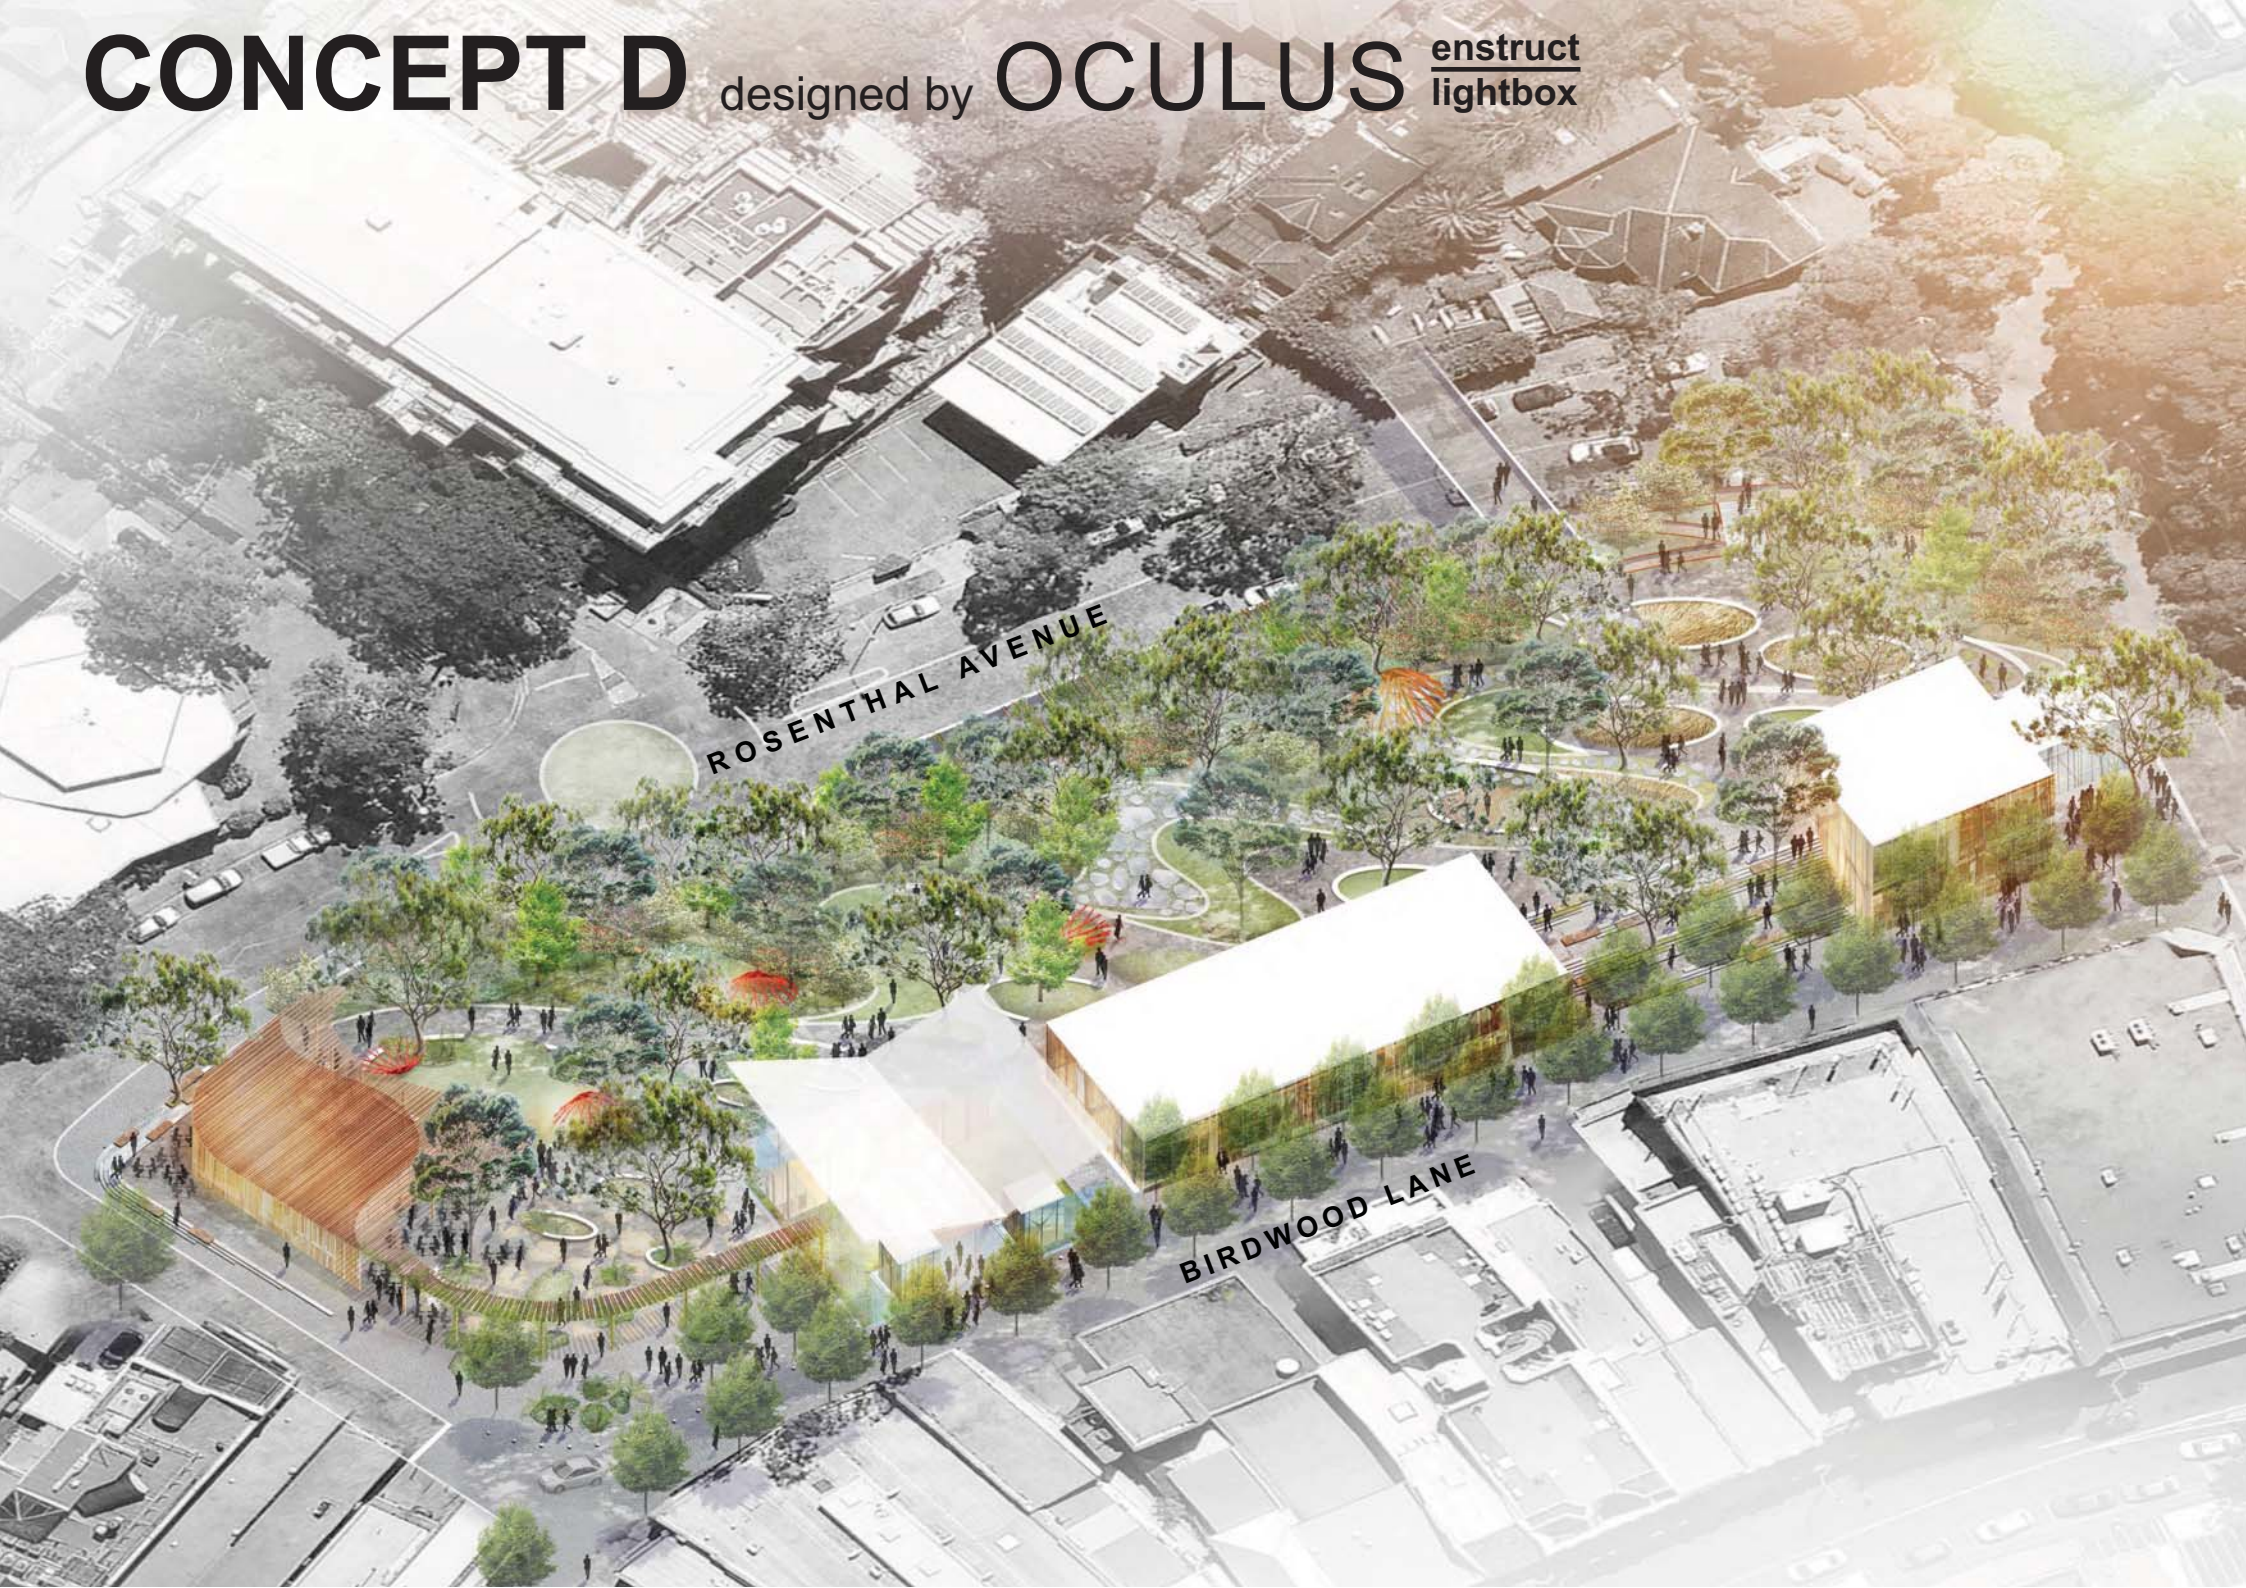

CONCEPT D

designed by

OCULUS

enstruct
lightbox

ROSENTHAL AVENUE

BIRDWOOD LANE