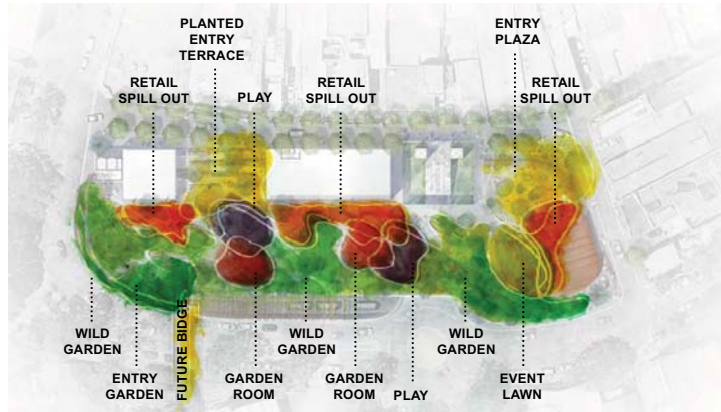

# CONCEPT D

designed by **OCULUS** enstruct  
lightbox

The **Public Green** will provide a contemporary, relaxed, informal and comfortable place for the community to **gather, socialise, shop and play**. With a distinctively local village feel, the Green will include grass areas for sitting and picnics, native trees and flowering plants, **intimate** Garden Rooms with natural timber decks, **adventure** play areas for children, sunny paved **seating** areas for outdoor cafes and a well-lit entertainment space for **community events and performances**. Birdwood Lane will become an active shareway space with cafes and retail providing **activity** day and night.

**ZONES**

**GROUND PLANE ACTIVATION**

**PLANTING AND LAWN**

**SEATING**

**RANGE OF PEDESTRIAN EXPERIENCES**

**CLEAR VEHICULAR CIRCULATION**

## LEGEND

- 01. Retail Village Shareway
- 02. Vibrant Village Square
- 03. Sunny Event Lawn
- 04. Sandstone Terrace Walkway
- 05. Play Garden Grove
- 06. Wild Rock Garden
- 07. Discovery Play Sculpture
- 08. Native Garden Sanctuary
- 09. Meandering Park Connection
- 10. Vine-laden Pergola Structure

# CONCEPT D

designed by **OCULUS** enstruct  
lightbox

DETAIL VIEW SANDSTONE TERRACE WALKWAY

MEANDERING  
PARK CONNECTION

WILD ROCK  
GARDEN

DISCOVERY PLAY  
SCULPTURE

PLAY GARDEN  
GROVE

LOWER RETAIL  
ENTRY