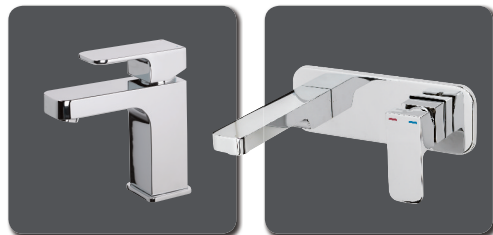

The new Novelli Website has just been launched... see it today.

Novelli Designer Mixers

Novelli's NEW RELEASE designer mixers not only have stylish good looks, but are innovative in design and function. New smart fixing system & PEX Tube Flexi-Tails for long life. 

Novelli Attivo Bathroomware

Attivo has standard & wall hung vanities with matching mirrors and wall cabinets. The modular design allows you to mix and match to achieve a functional yet beautiful bathroom. 

Novelli Ultra Thin Disc Showers

Novelli Disc Showers offer an invigorating full body shower with the ultra thin (4mm thick), S/S Rose. The Disc Shower Heads are matched perfectly with solid brass designer shower arms. 

Novelli Blaq Glass Sinkware

BLAQ Glass Sinkware feature impact, scratch and heat resistant 8mm tempered glass tops with stylish stainless steel undermount bowls. Designer accessories included. 

For everything you need for the kitchen bathroom and laundry go online to www.novellitapware.com.au and view complete range of Novelli products.